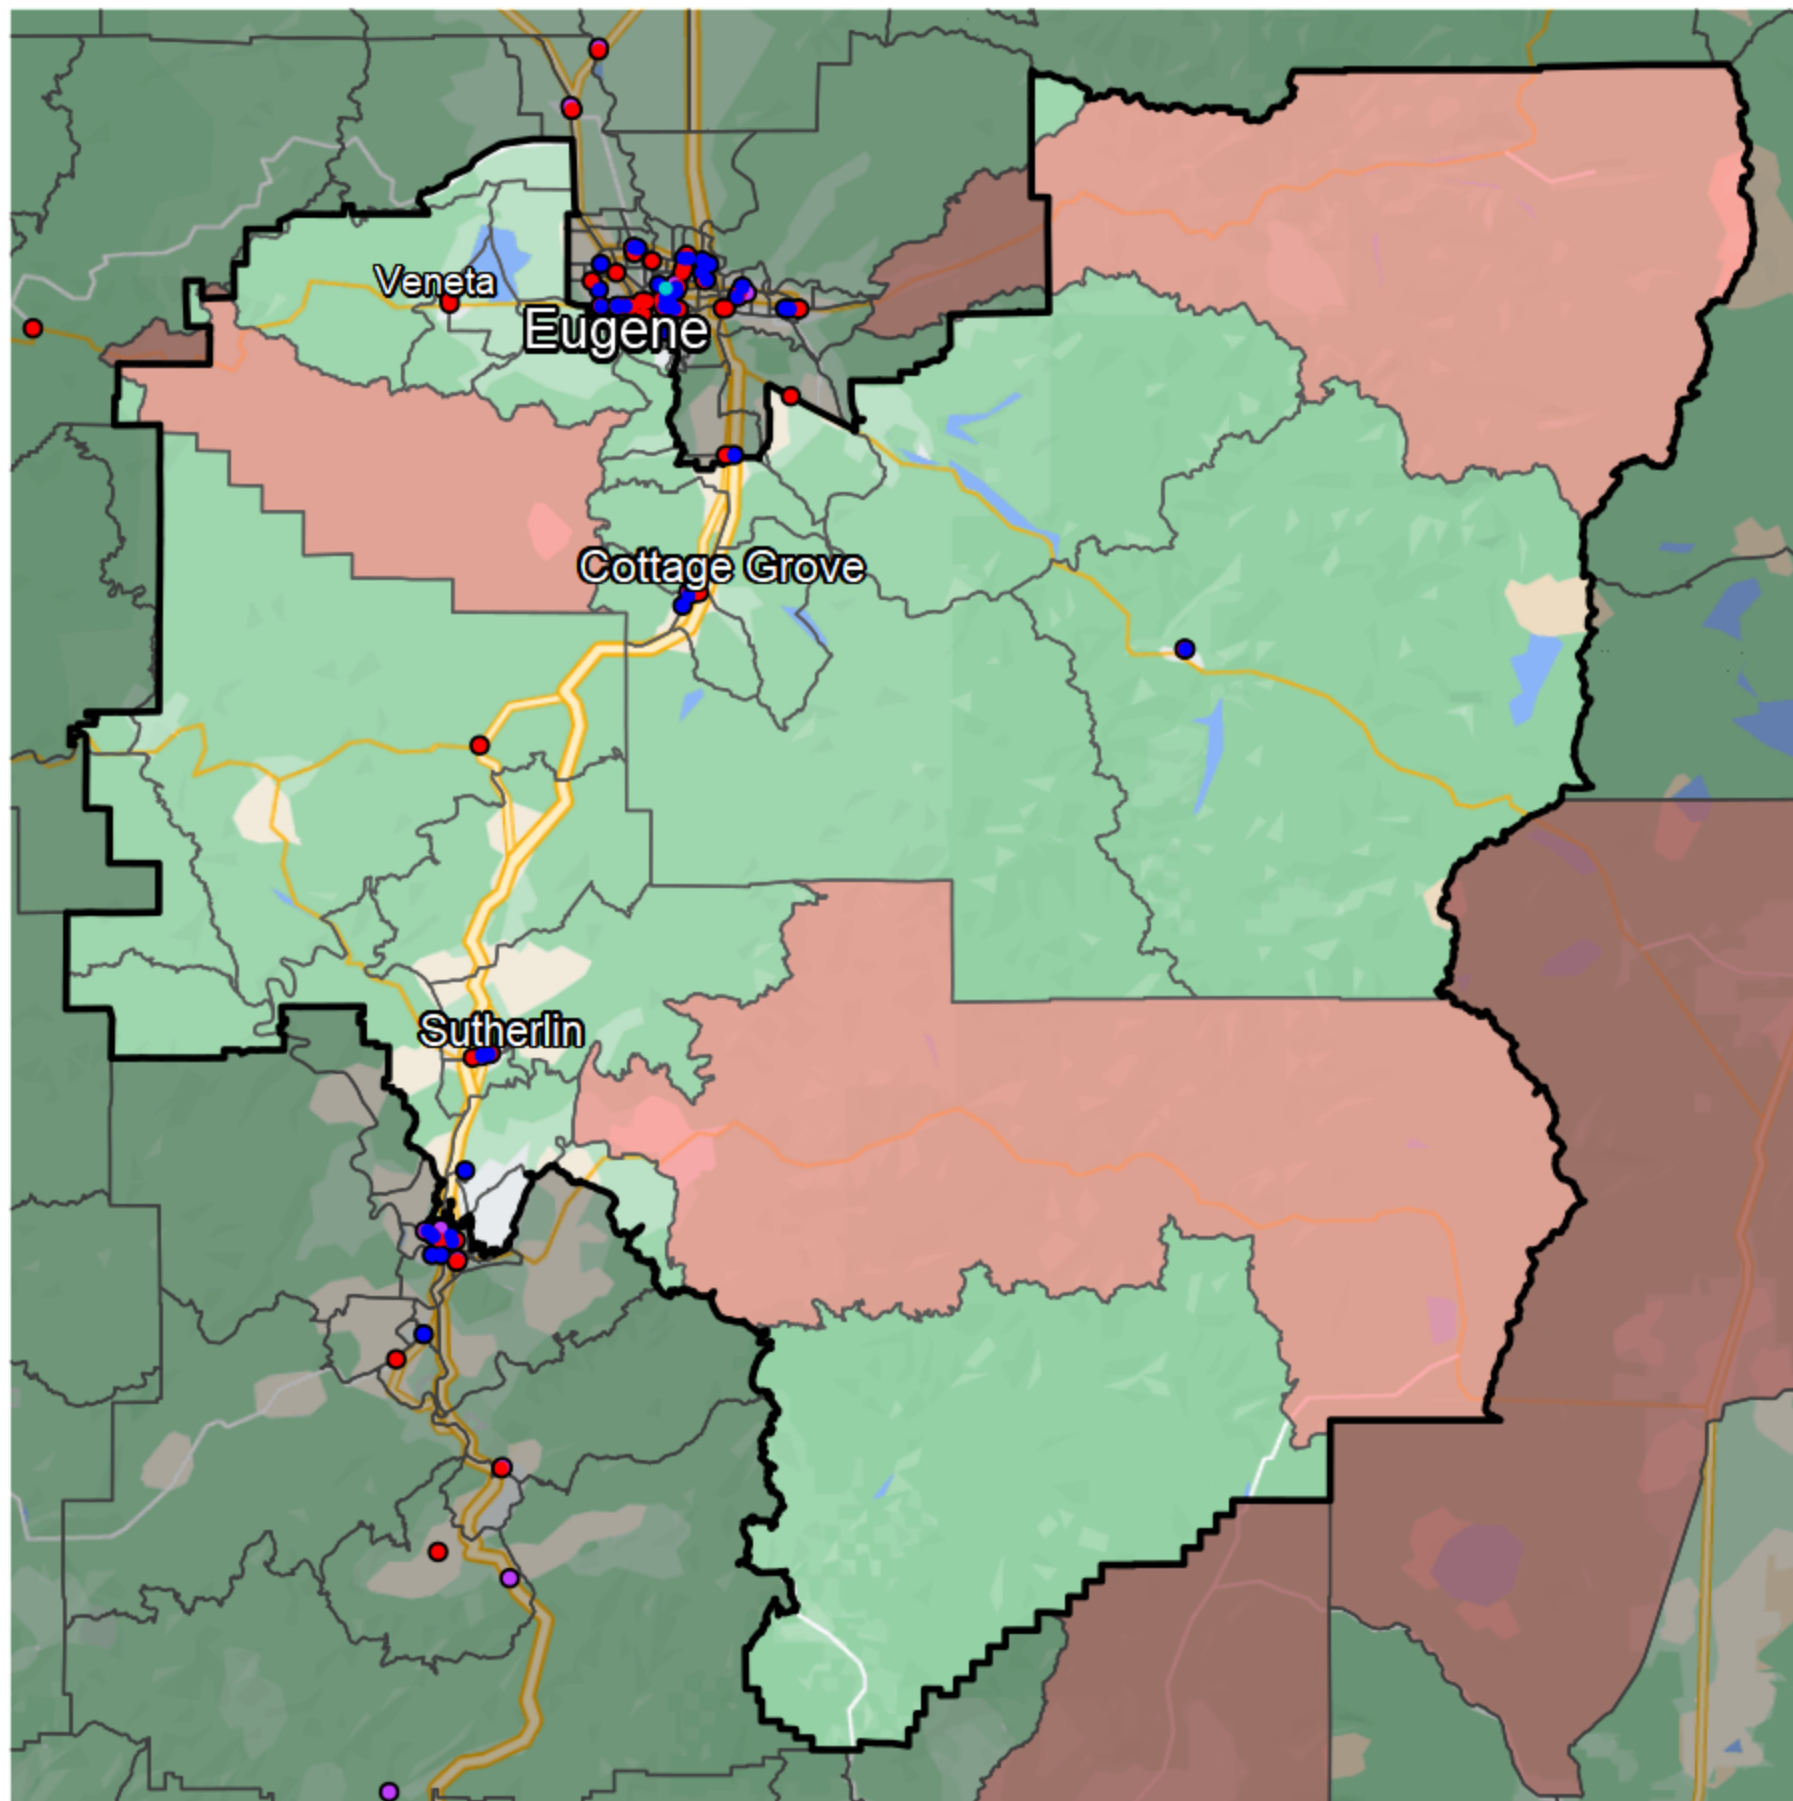

Oregon - State Senate District 4

Banking Desert

No Branches within 10 Miles of Population Center

Financial Institutions

- Bank: 2
- Bank, Out-of-State: 14
- Credit Union: 8
- Credit Union, Out-of-State: 0