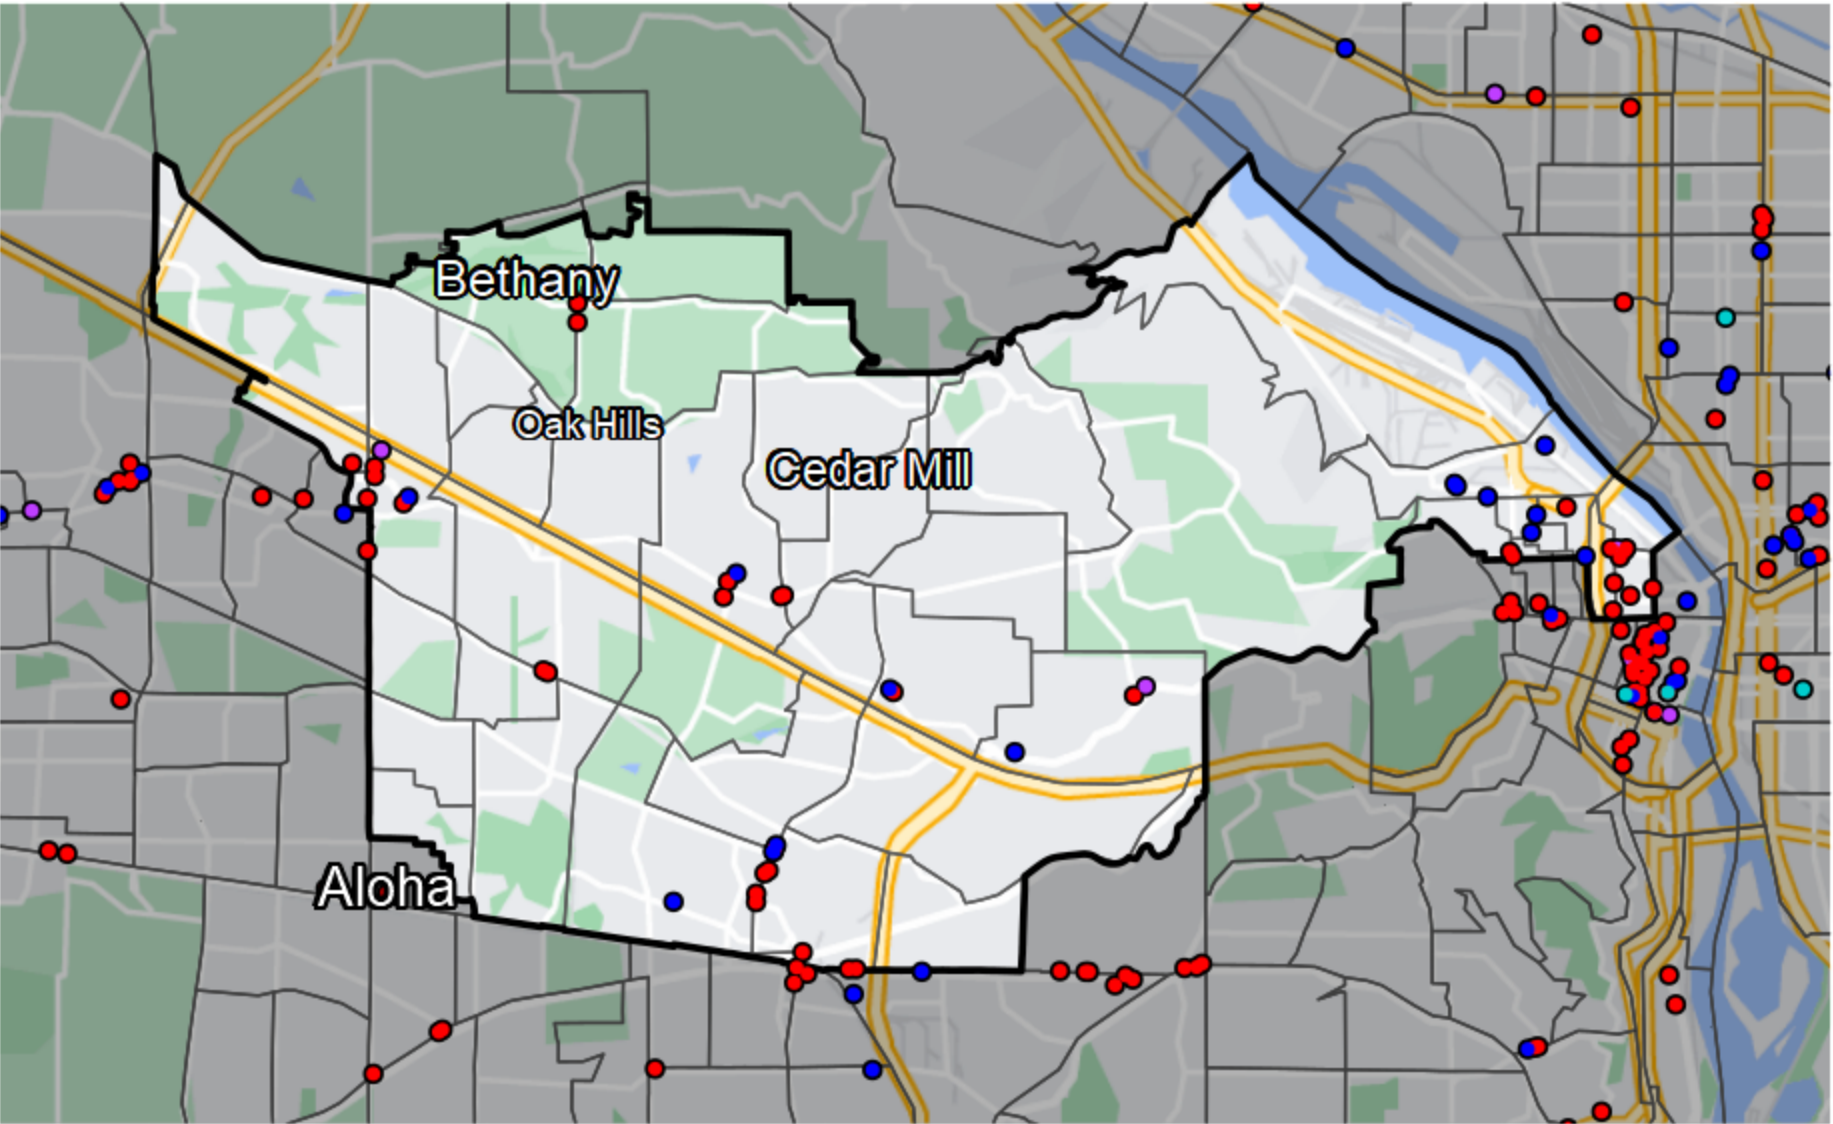

Oregon - State Senate District 17

- Banking Desert**
 - No Branches within 10 Miles of Population Center
- Financial Institutions**
 - Bank: 3
 - Bank, Out-of-State: 34
 - Credit Union: 16
 - Credit Union, Out-of-State: 0

Sources: NCUA, FDIC, UW-Madison Population Lab, CDFI, US Census, Google Maps, CUNA