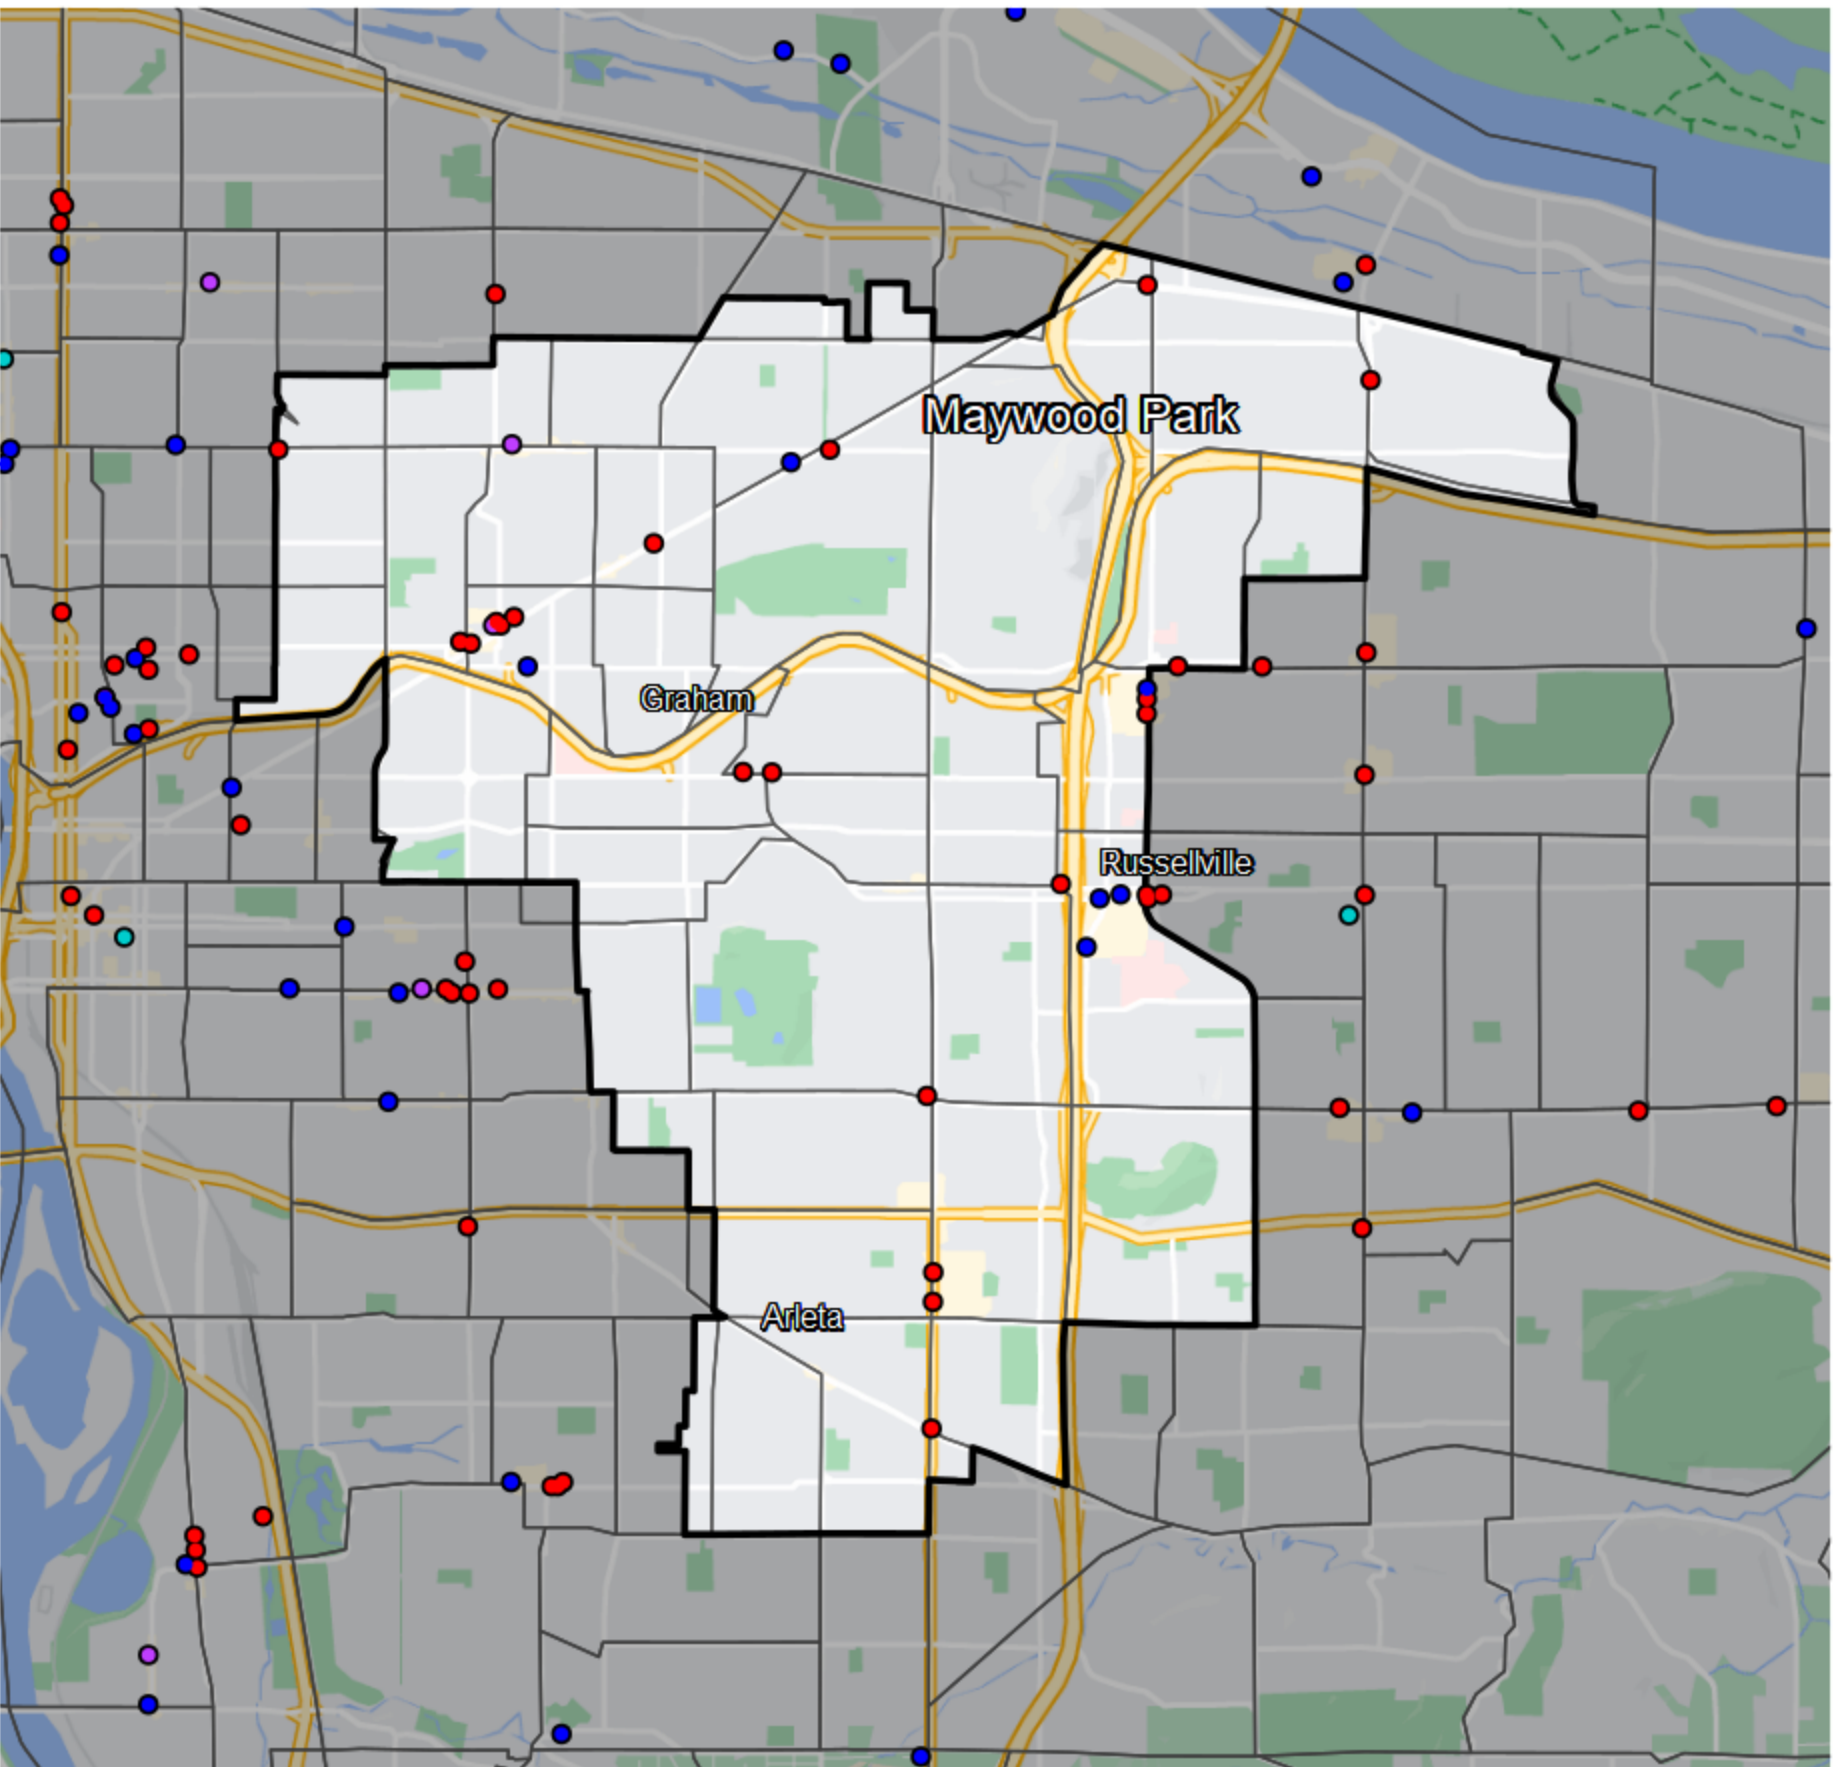

Oregon - State Senate District 23

- Banking Desert**
- No Branches within 10 Miles of Population Center
- Financial Institutions**
- Bank: 2
 - Bank, Out-of-State: 20
 - Credit Union: 6
 - Credit Union, Out-of-State: 0

Sources: NCUA, FDIC, UW-Madison Population Lab, CDFI, US Census, Google Maps, CUNA