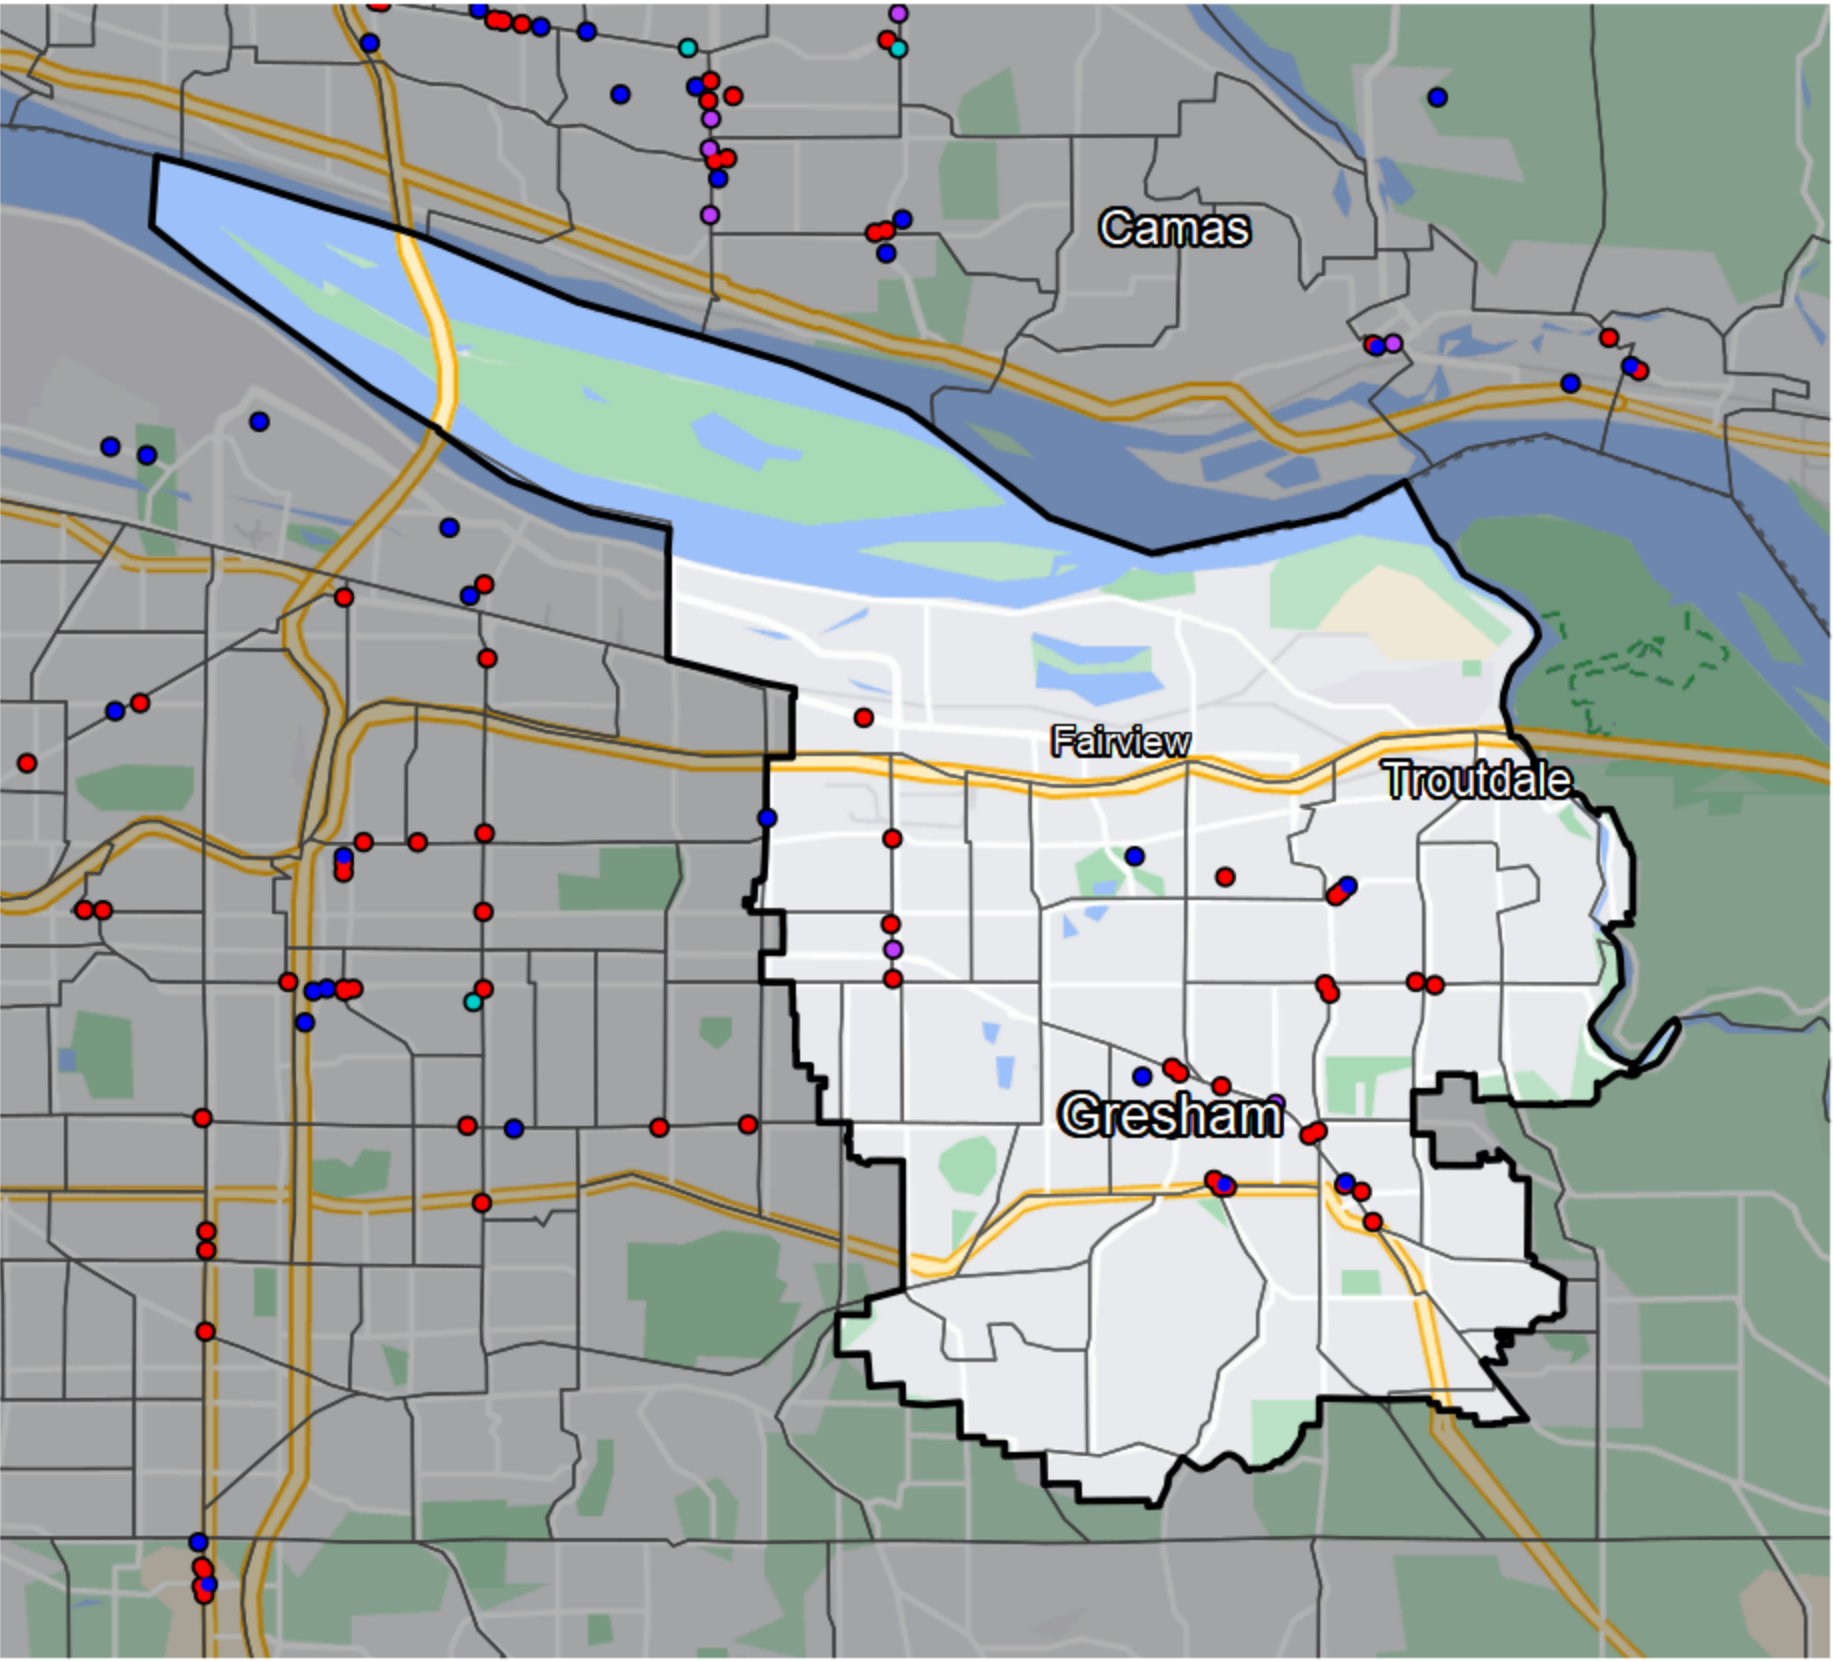

# Oregon - State Senate District 25

- Banking Desert**
- No Branches within 10 Miles of Population Center
- Financial Institutions**
- Bank: 3
  - Bank, Out-of-State: 22
  - Credit Union: 8
  - Credit Union, Out-of-State: 0

Sources: NCUA, FDIC, UW-Madison Population Lab, CDFI, US Census, Google Maps, CUNA