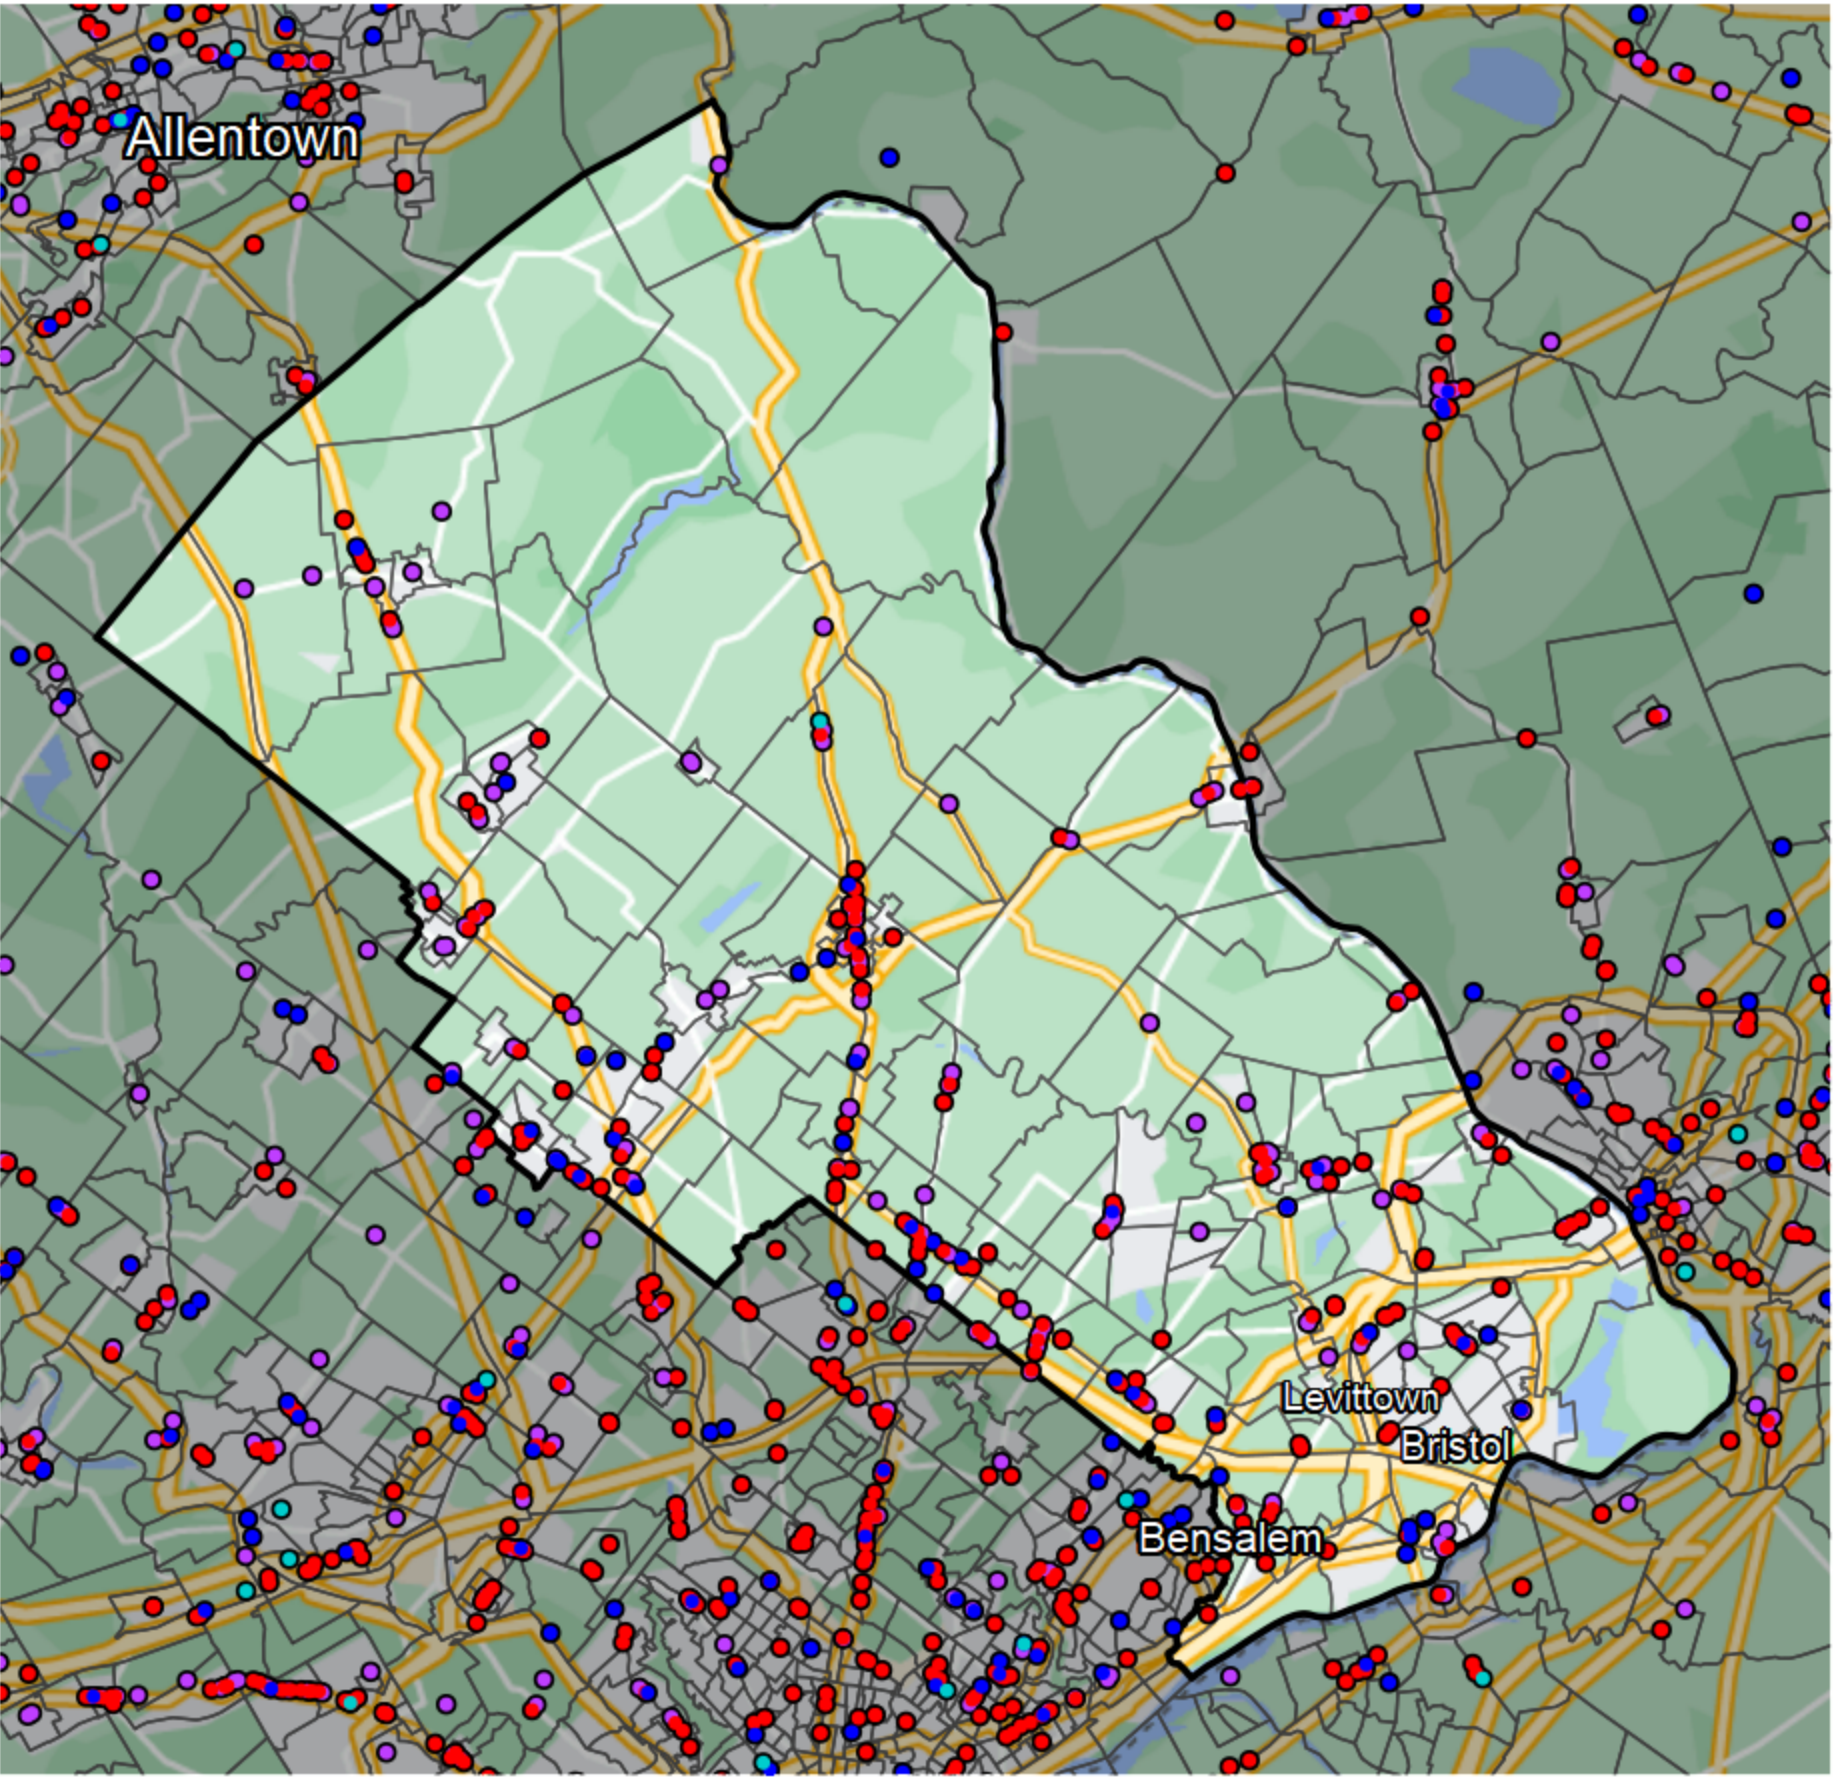

Pennsylvania - Congressional District 1

- Banking Desert**
- No Branches within 10 Miles of Population Center
- Financial Institutions**
- Bank: 102
 - Bank, Out-of-State: 149
 - Credit Union: 39
 - Credit Union, Out-of-State: 1

Sources: NCUA, FDIC, UW-Madison Population Lab, CDFI, US Census, Google Maps, CUNA