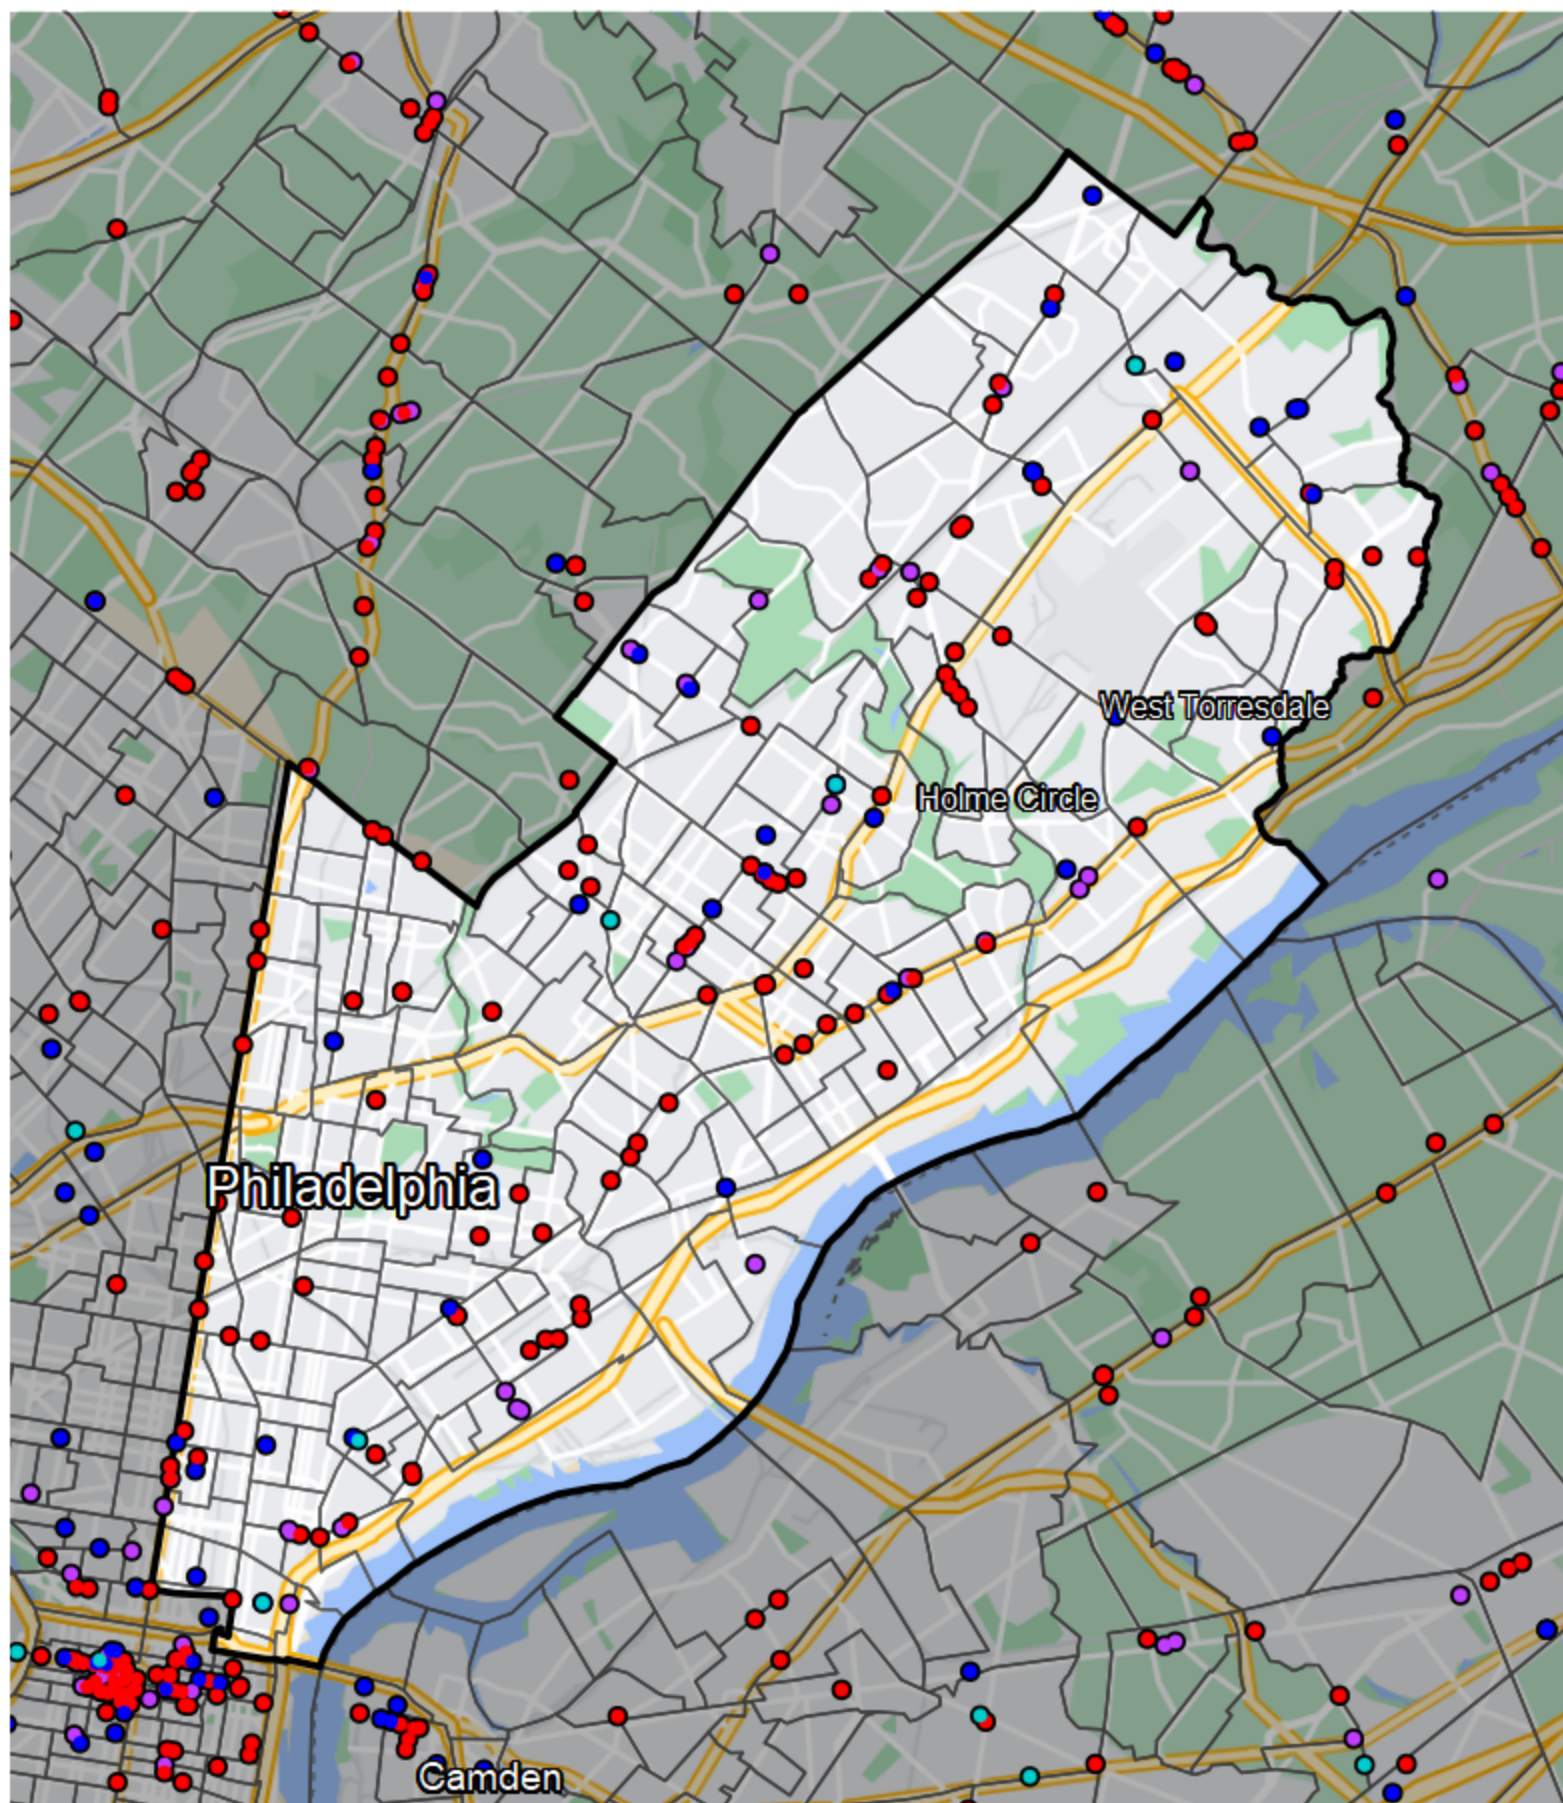

# Pennsylvania - Congressional District 2

## Banking Desert

No Branches within 10 Miles of Population Center