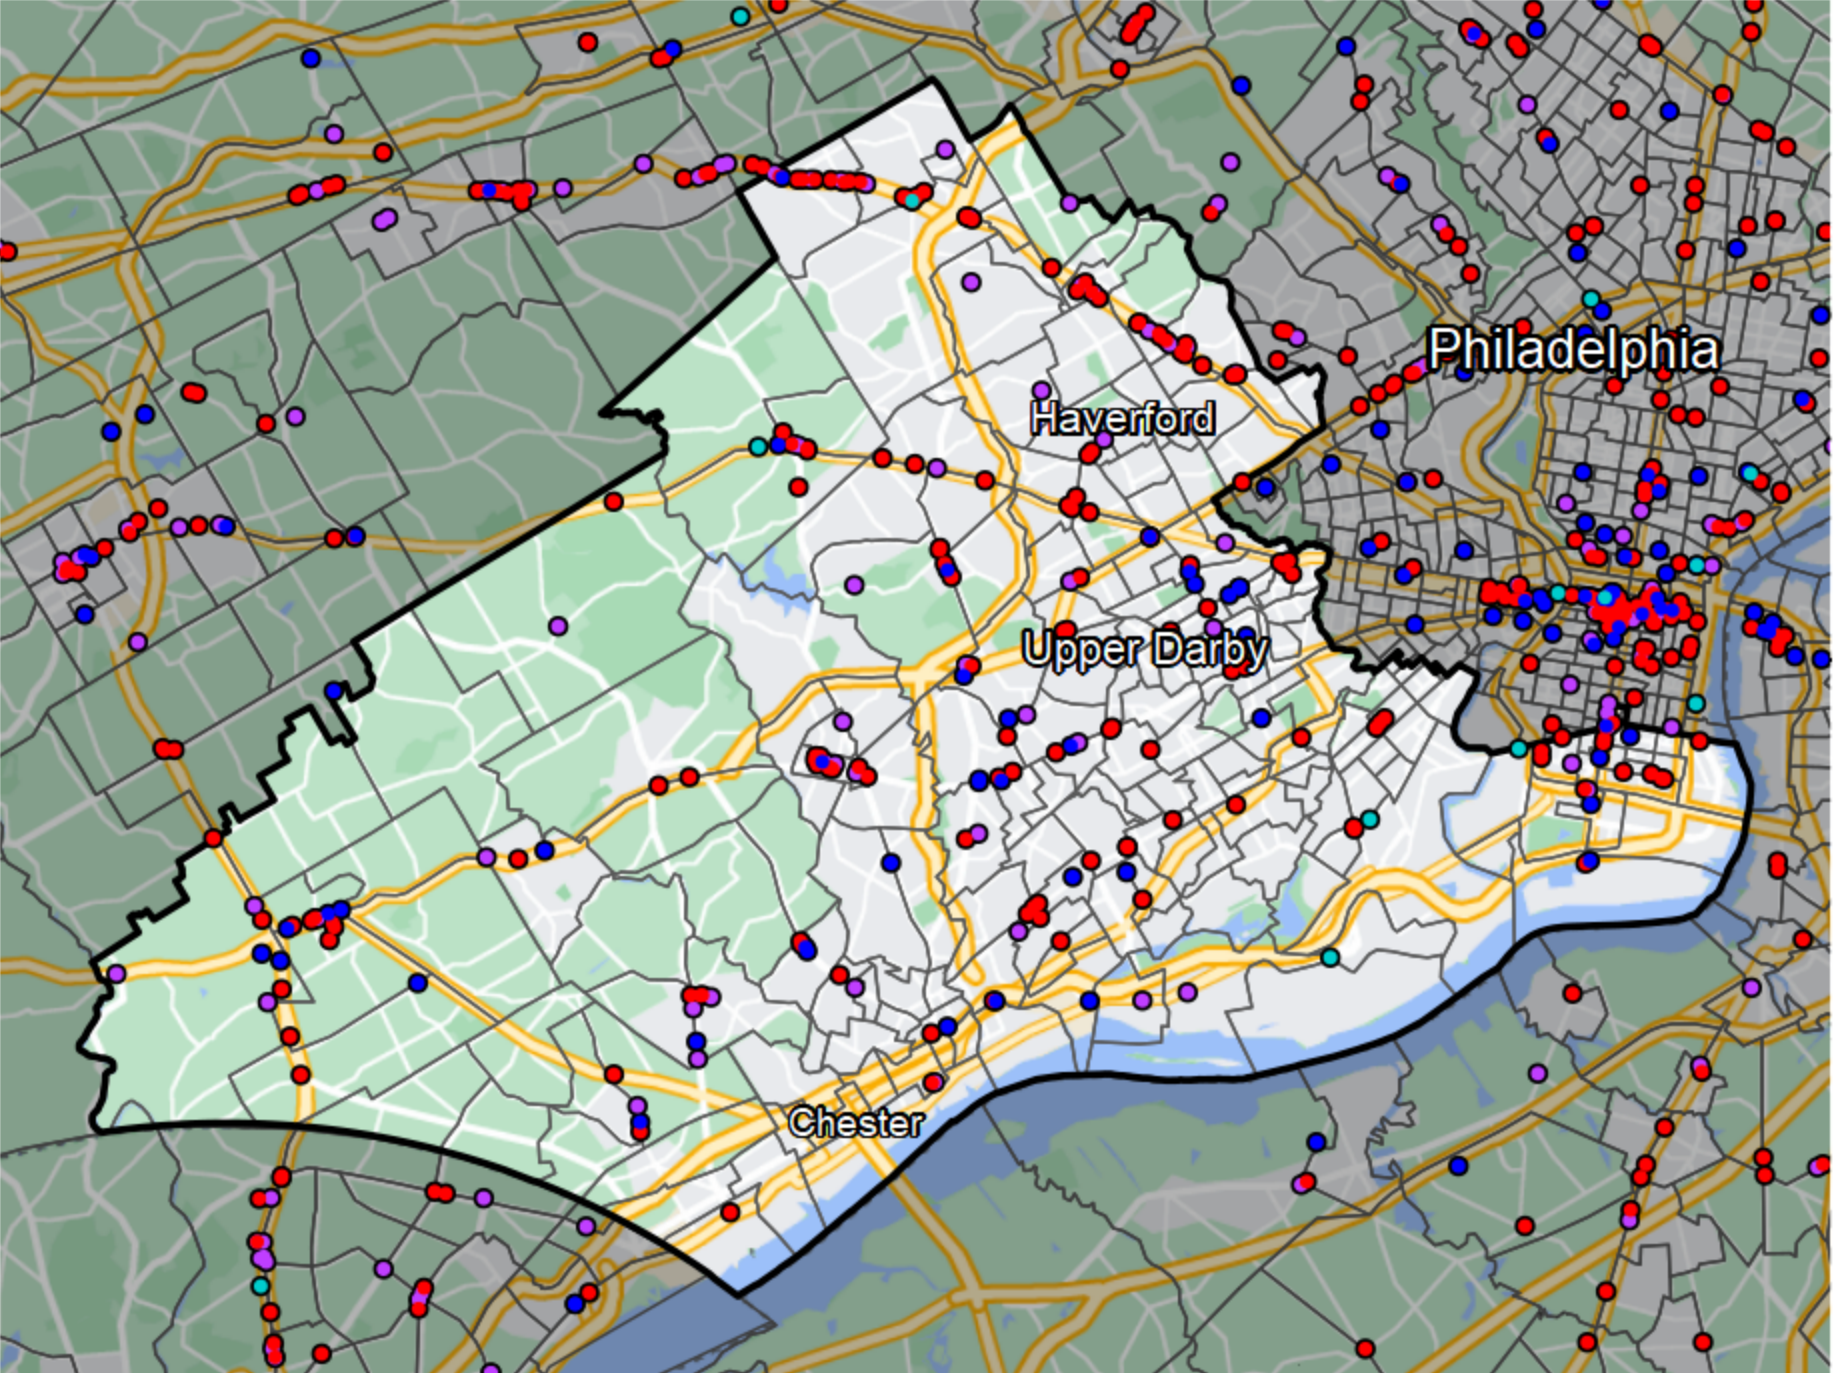

Pennsylvania - Congressional District 5

Banking Desert
No Branches within 10 Miles of Population Center

Financial Institutions
Bank: 51
Bank, Out-of-State: 142
Credit Union: 42
Credit Union, Out-of-State: 5

Sources: NCUA, FDIC, UW-Madison Population Lab, CDFI, US Census, Google Maps, CUNA