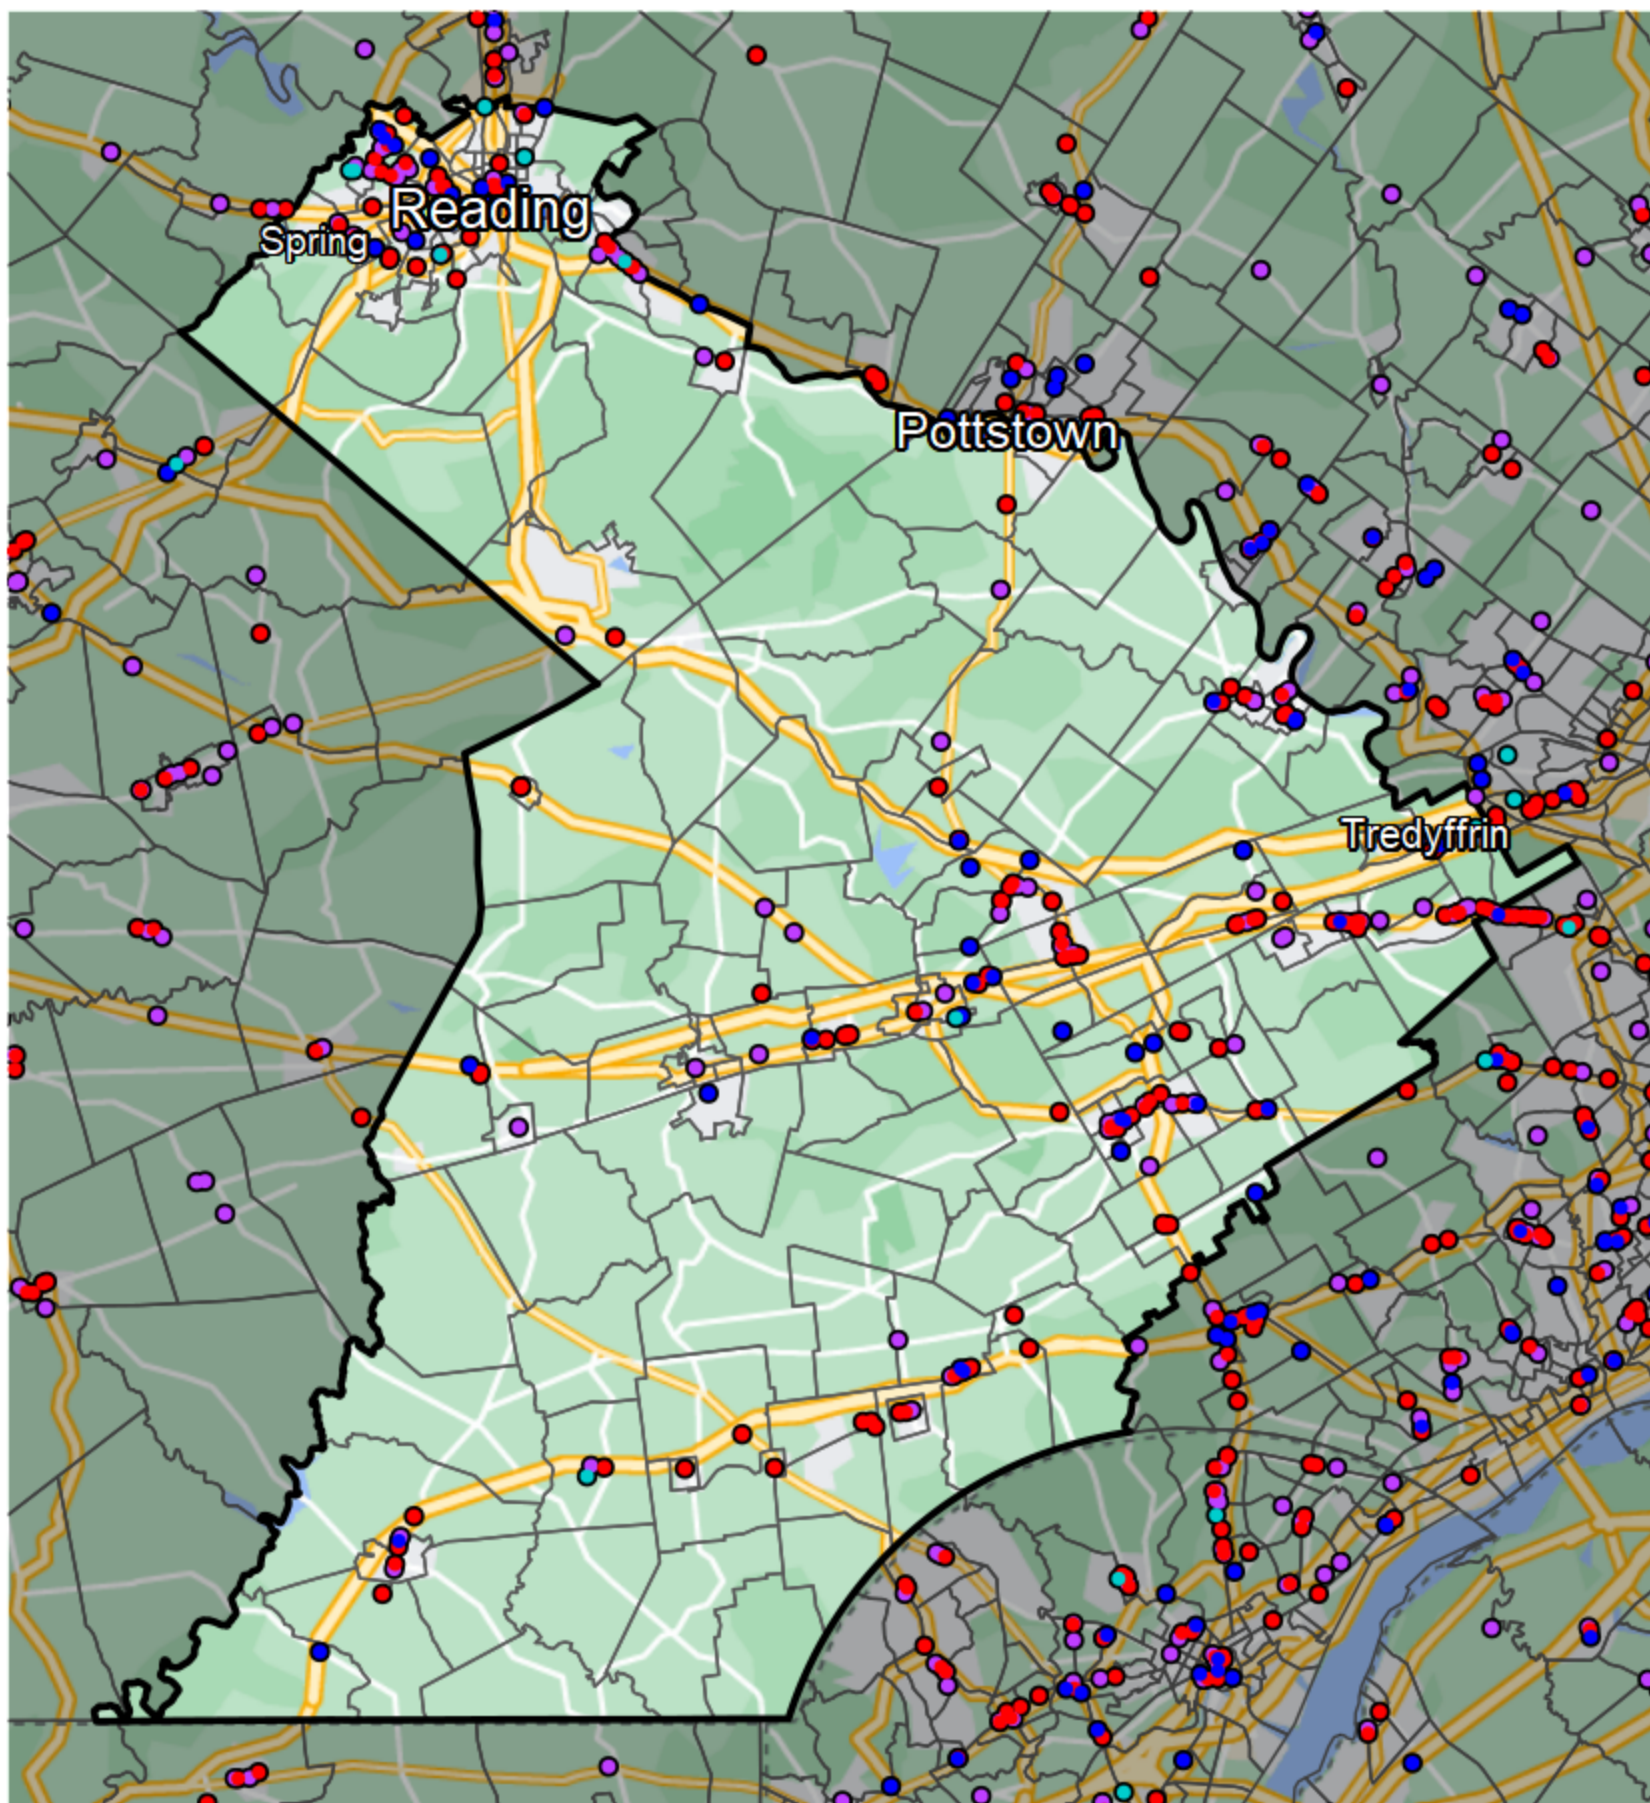

# Pennsylvania - Congressional District 6

## Banking Desert

No Branches within 10 Miles of Population Center