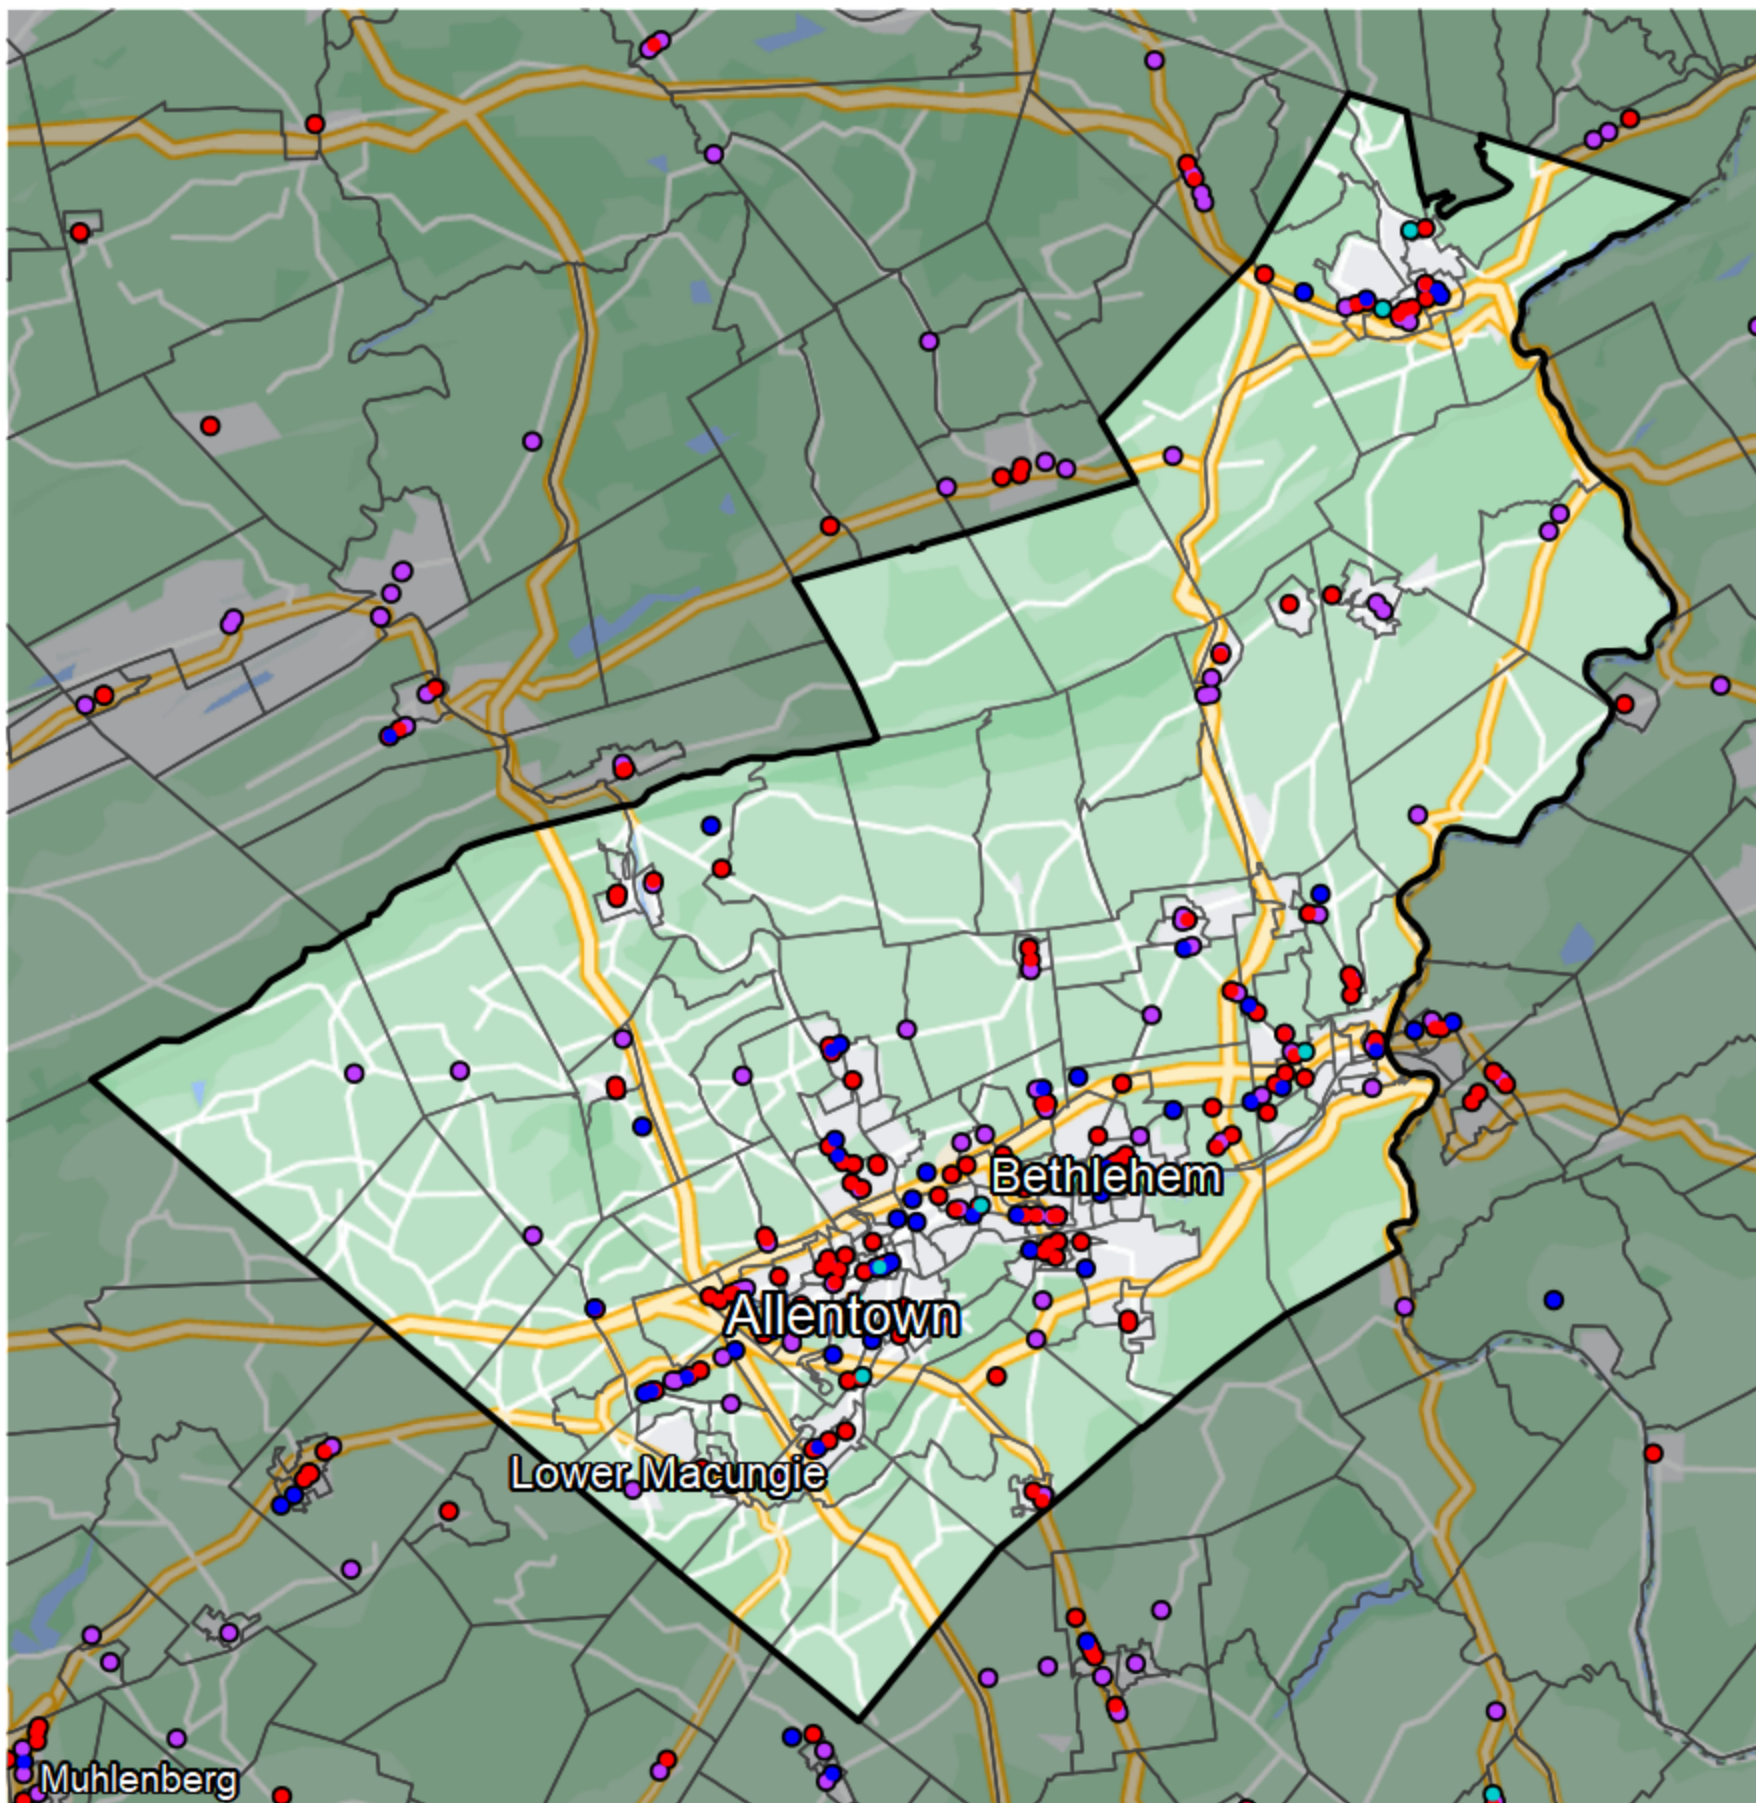

# Pennsylvania - Congressional District 7

## Banking Desert

No Branches within 10 Miles of Population Center