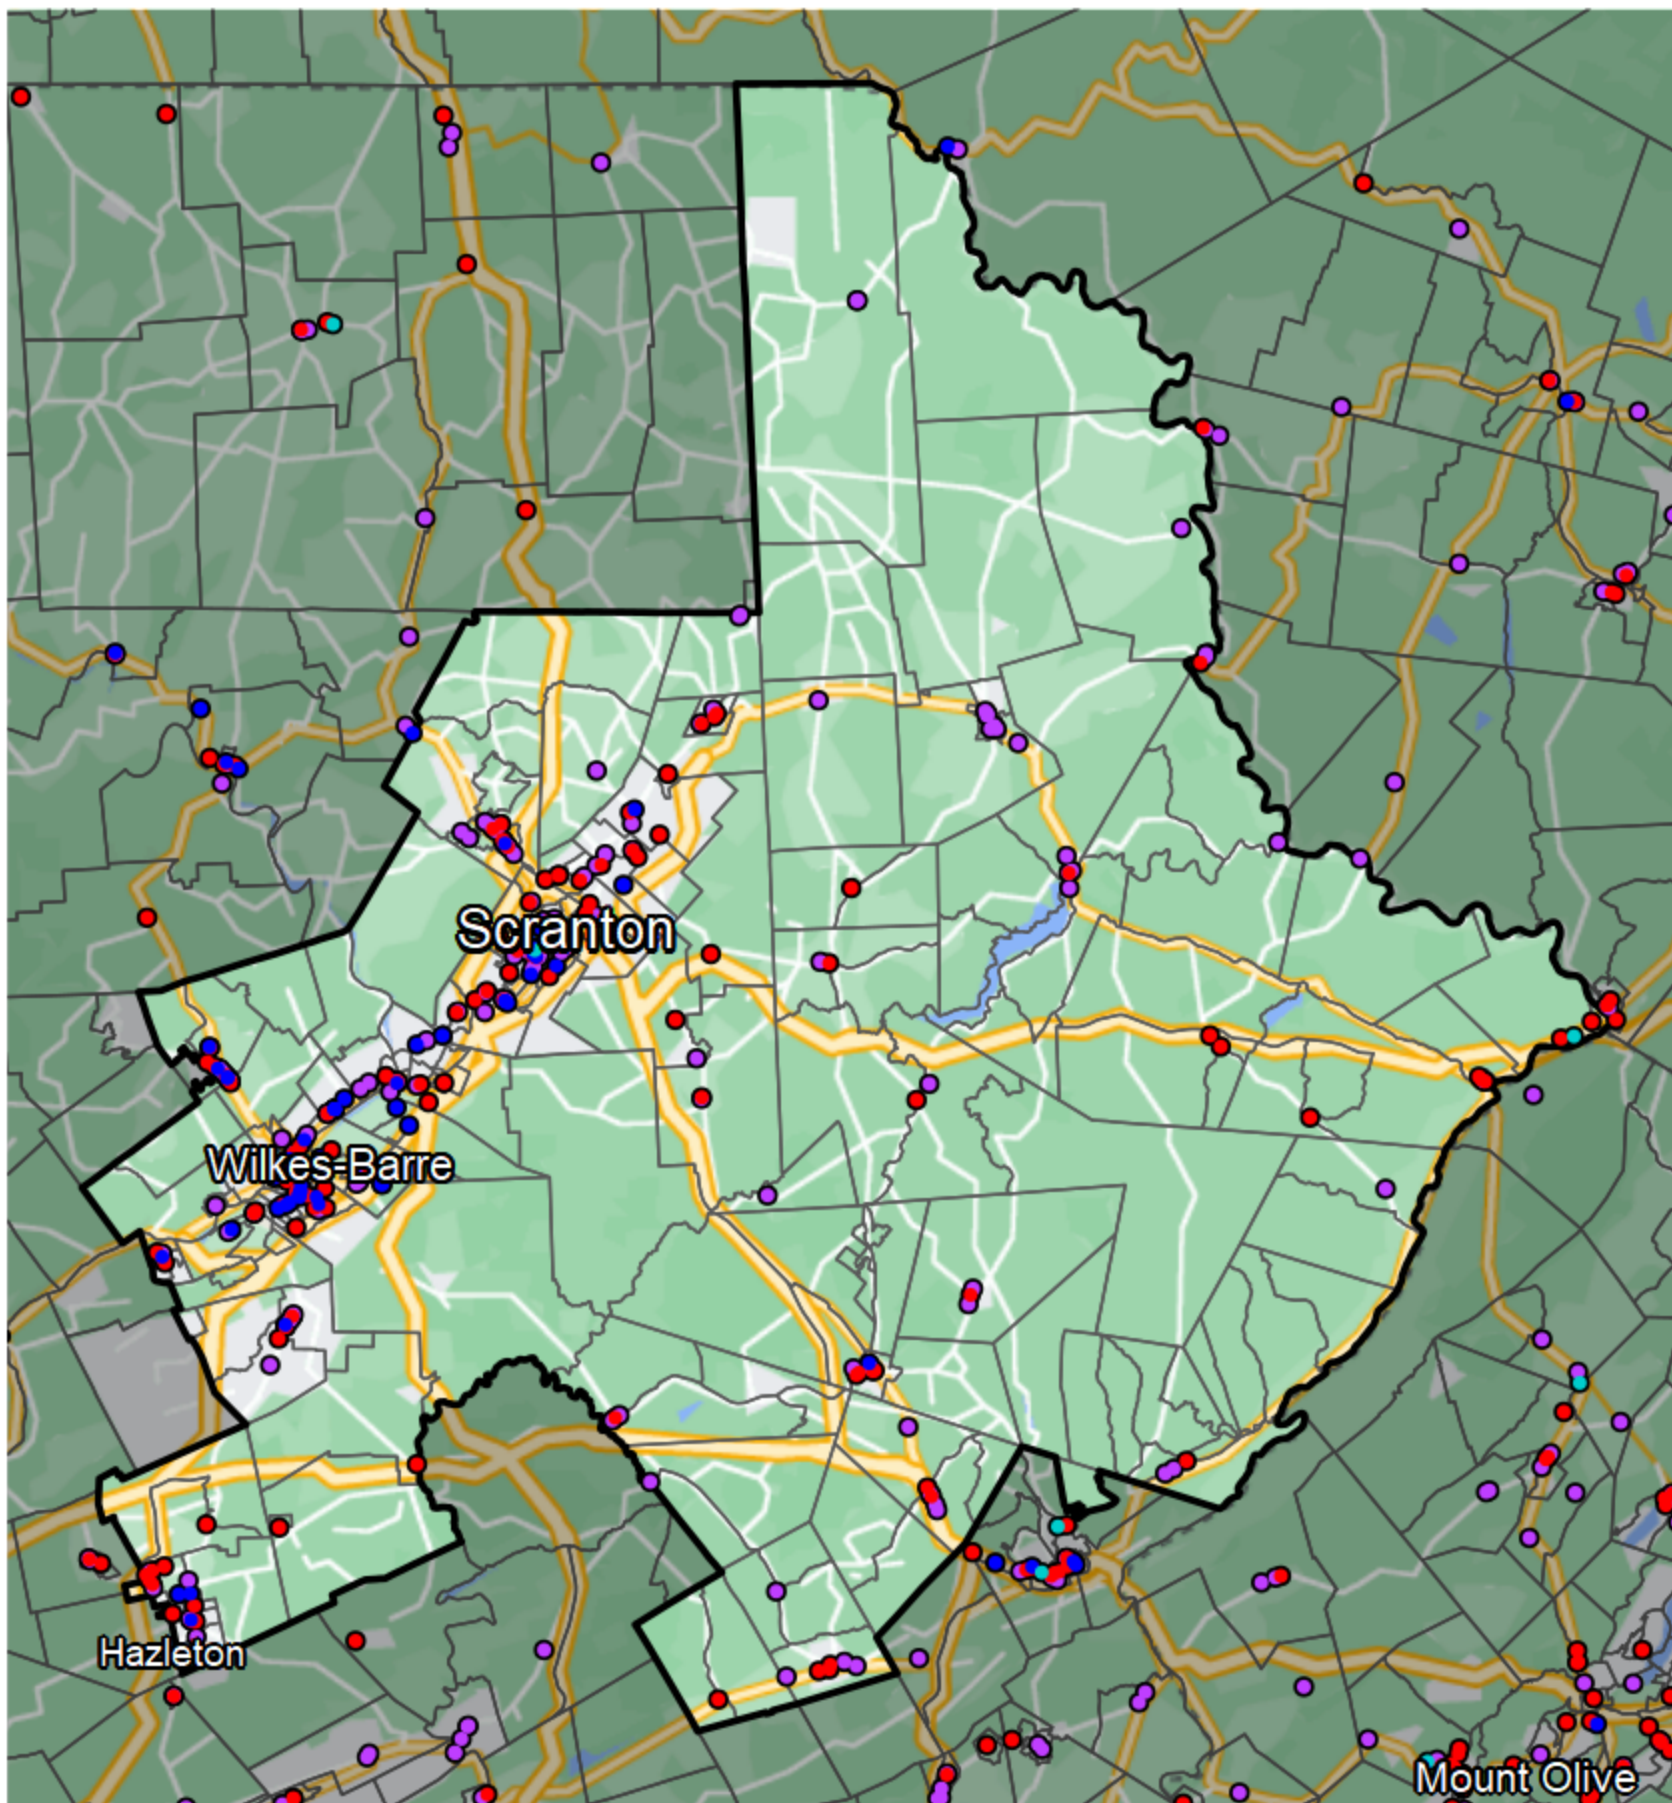

Pennsylvania - Congressional District 8

Financial Institutions

- Bank: 128
- Bank, Out-of-State: 118
- Credit Union: 56
- Credit Union, Out-of-State: 2

Banking Desert

- No Branches within 10 Miles of Population Center