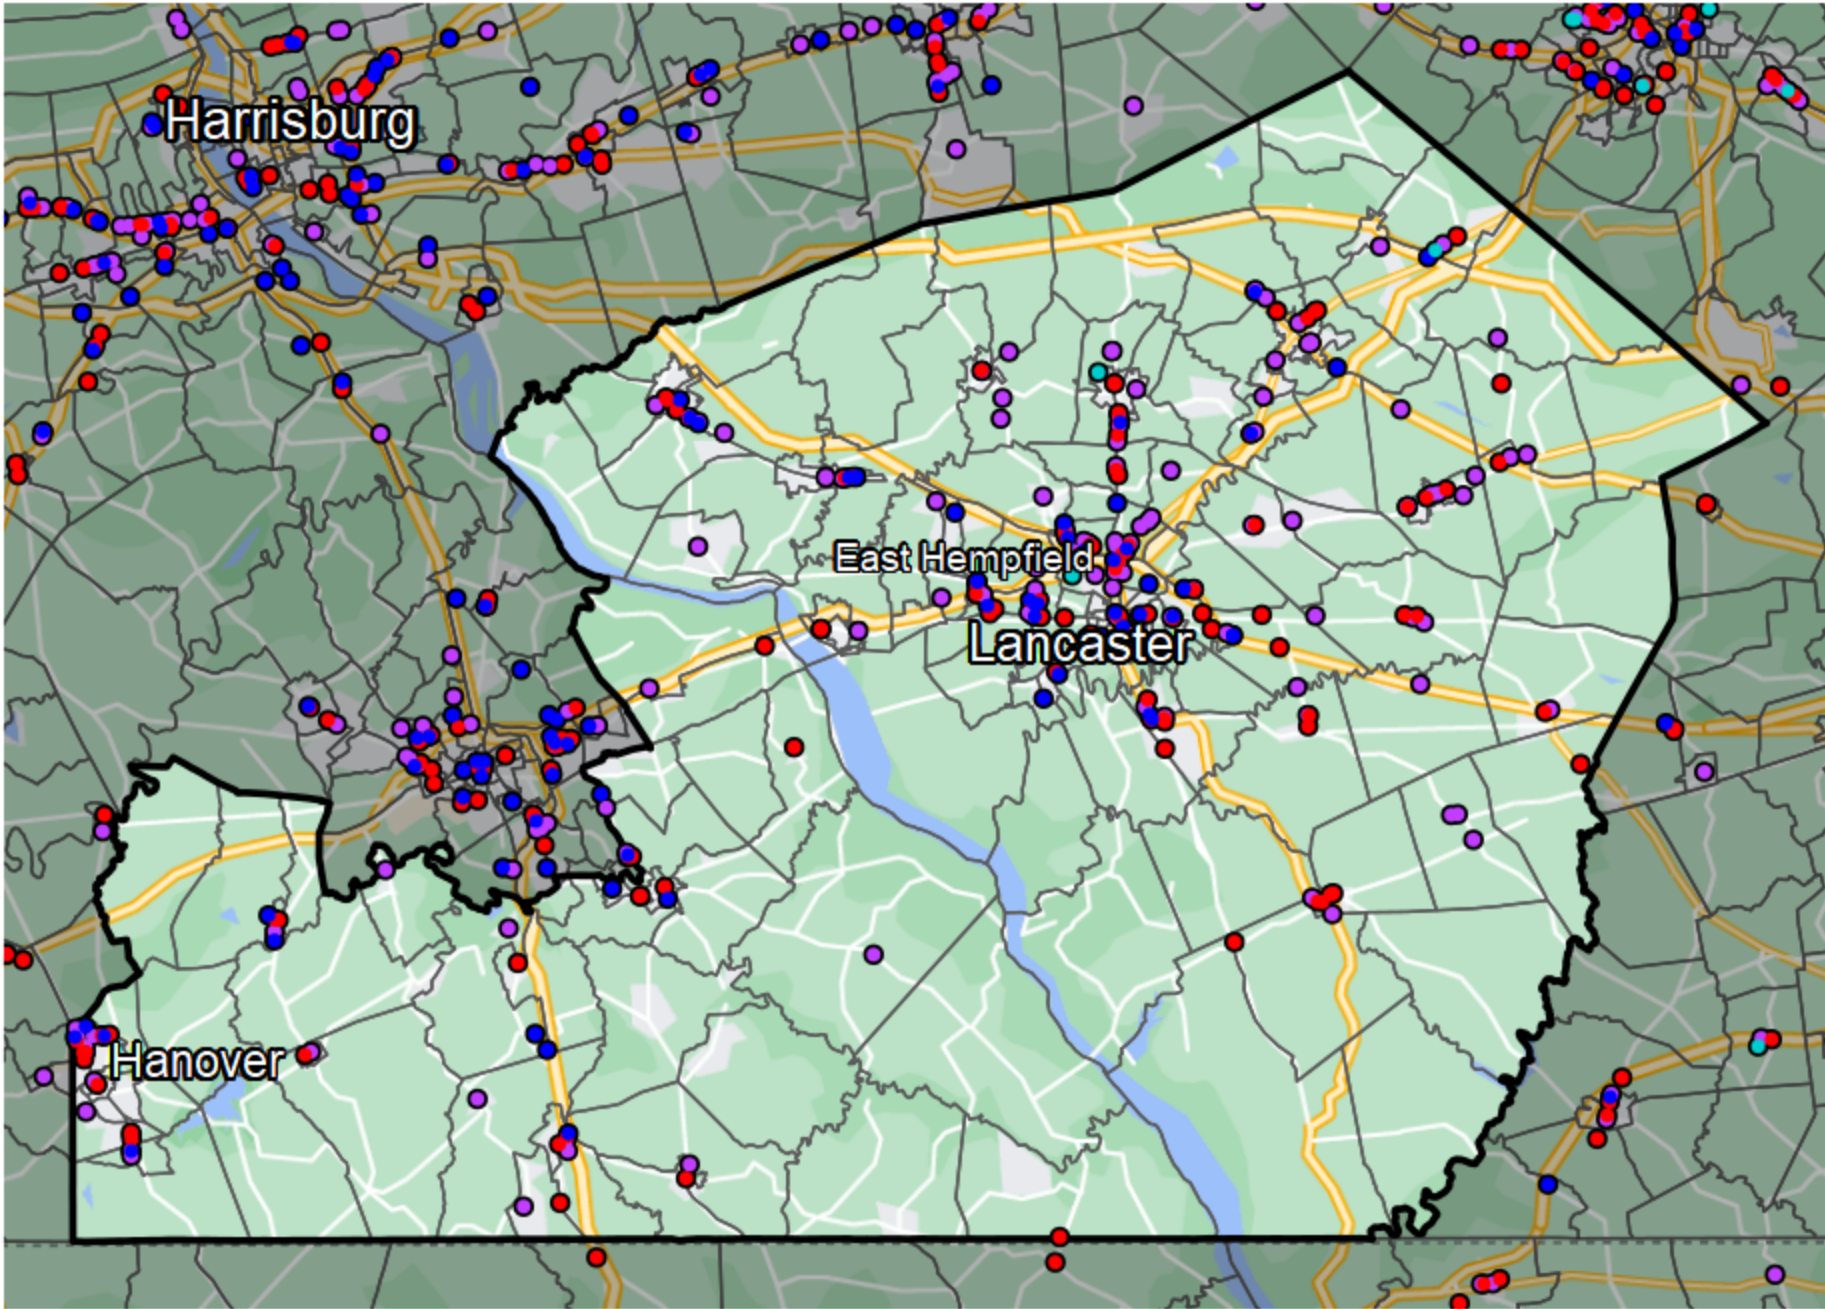

Pennsylvania - Congressional District 11

Banking Desert
No Branches within 10 Miles of Population Center

Financial Institutions

- Bank: 117
- Bank, Out-of-State: 106
- Credit Union: 50
- Credit Union, Out-of-State: 3

Sources: NCUA, FDIC, UW-Madison Population Lab, CDFI, US Census, Google Maps, CUNA