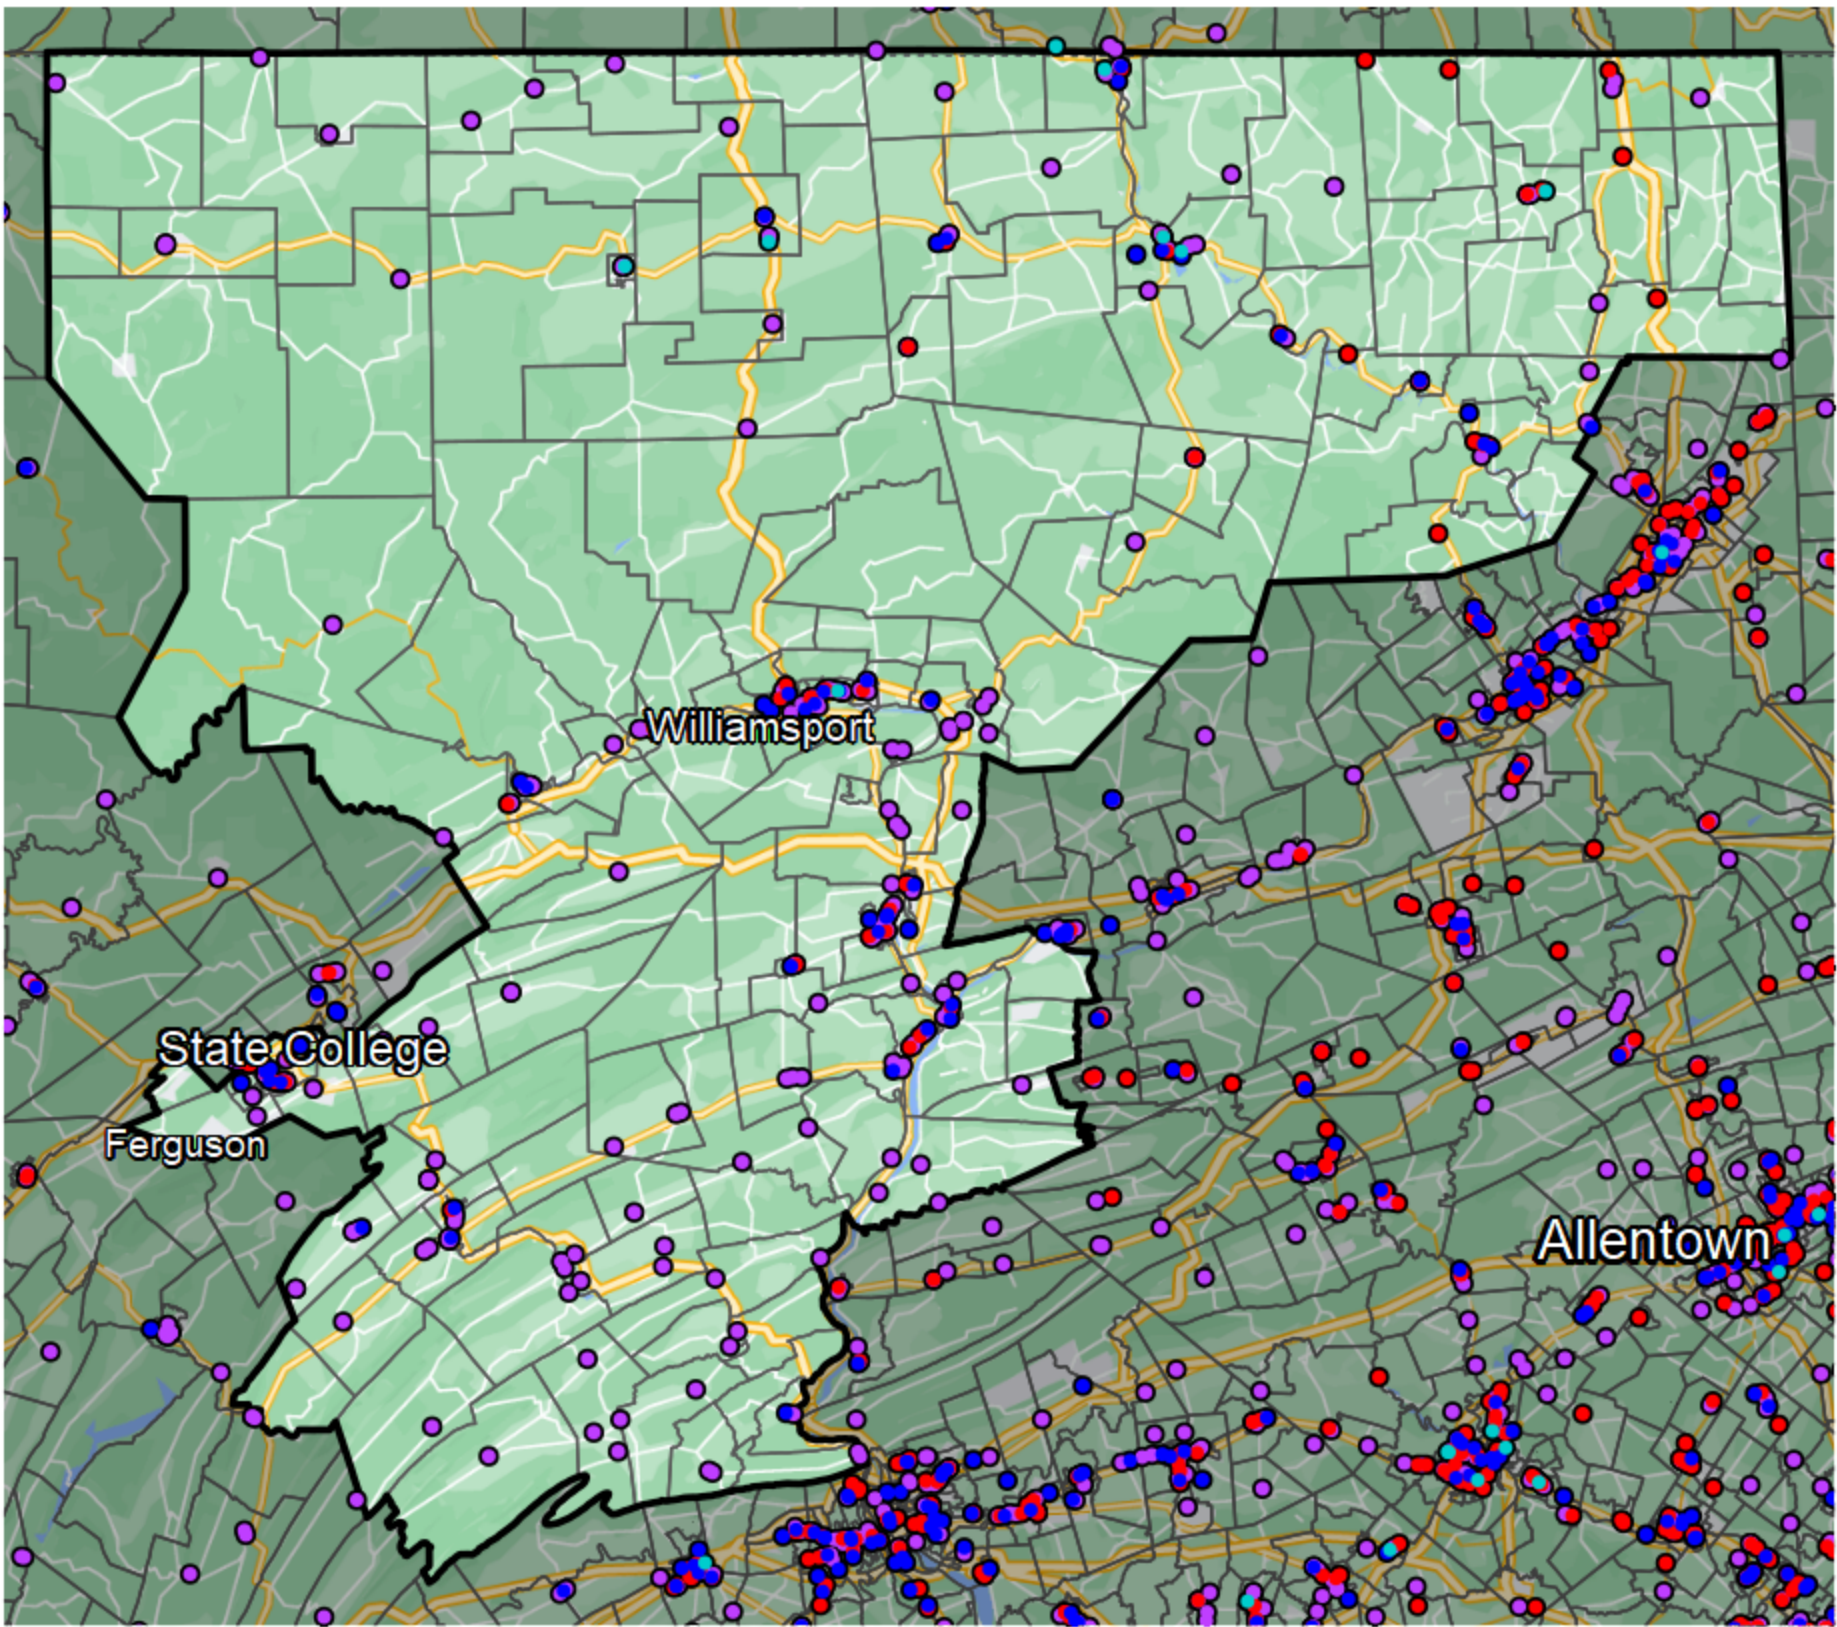

Pennsylvania - Congressional District 12

- Banking Desert**
 - No Branches within 10 Miles of Population Center
- Financial Institutions**
 - Bank: 215
 - Bank, Out-of-State: 51
 - Credit Union: 48
 - Credit Union, Out-of-State: 7

Sources: NCUA, FDIC, UW-Madison Population Lab, CDFI, US Census, Google Maps, CUNA