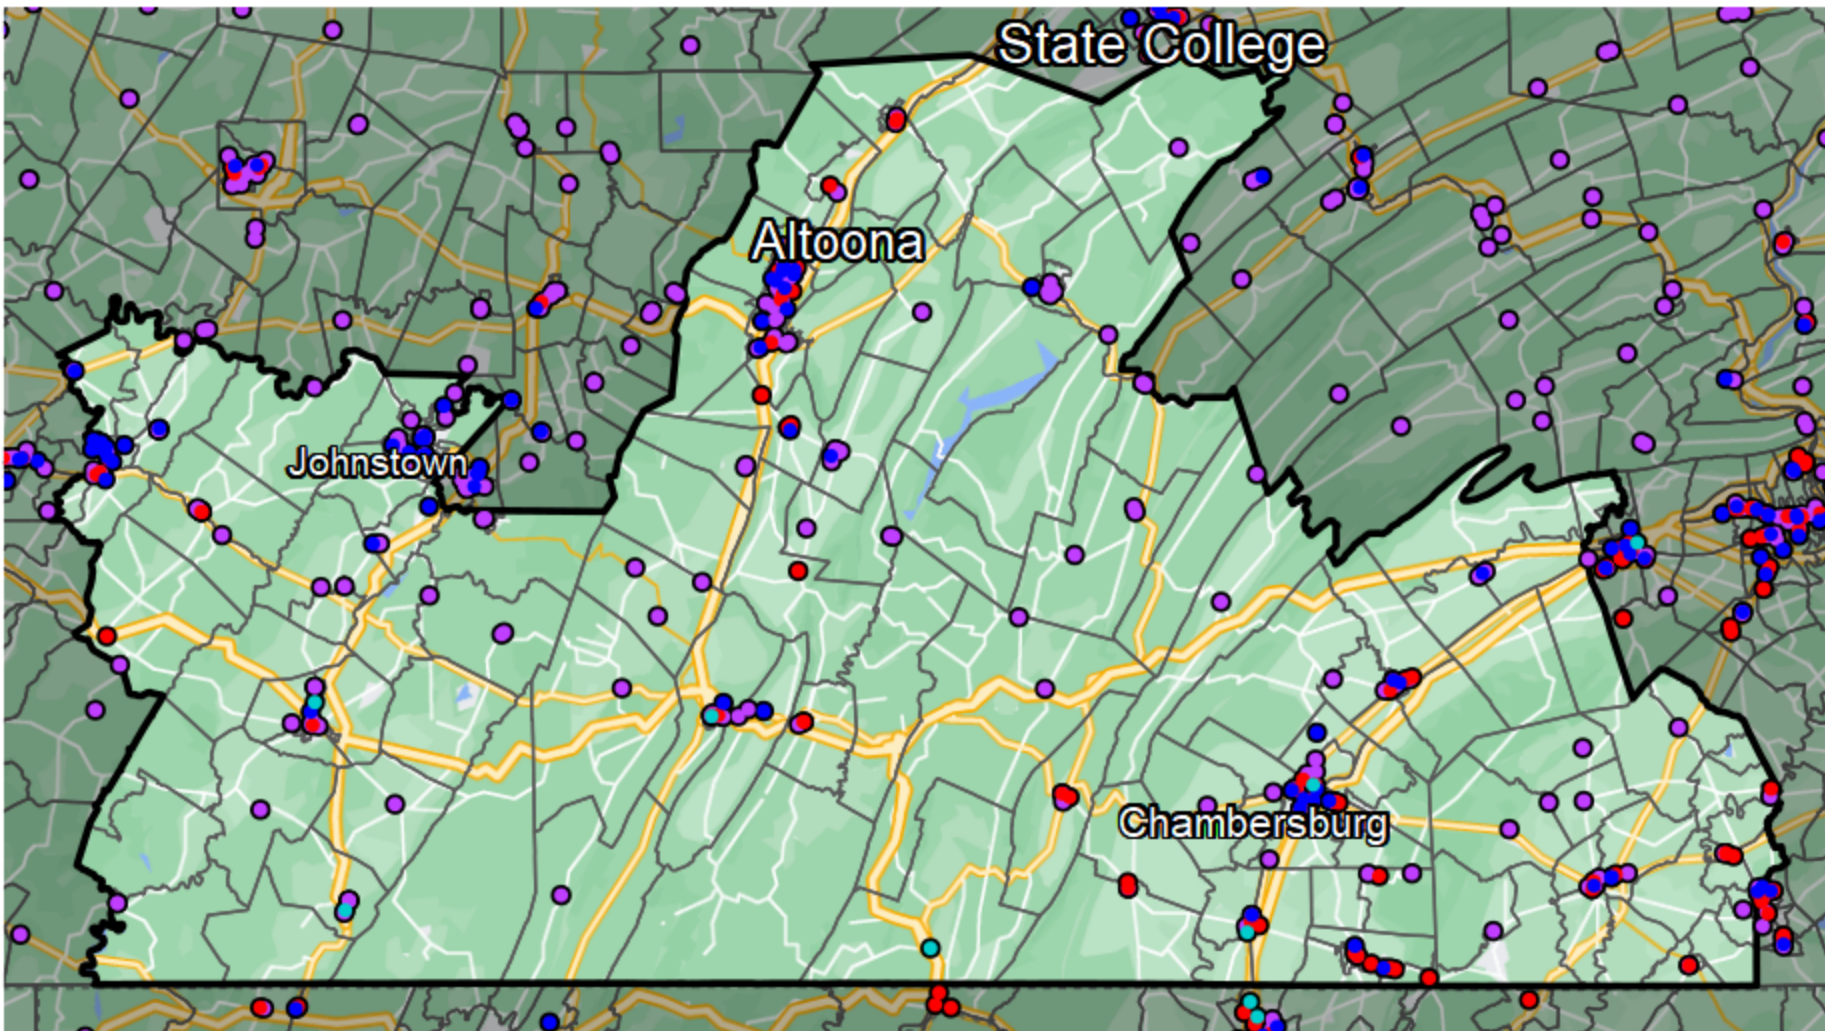

Pennsylvania - Congressional District 13

Banking Desert

No Branches within 10 Miles of Population Center

Financial Institutions

- Bank: 172
- Bank, Out-of-State: 60
- Credit Union: 50
- Credit Union, Out-of-State: 6