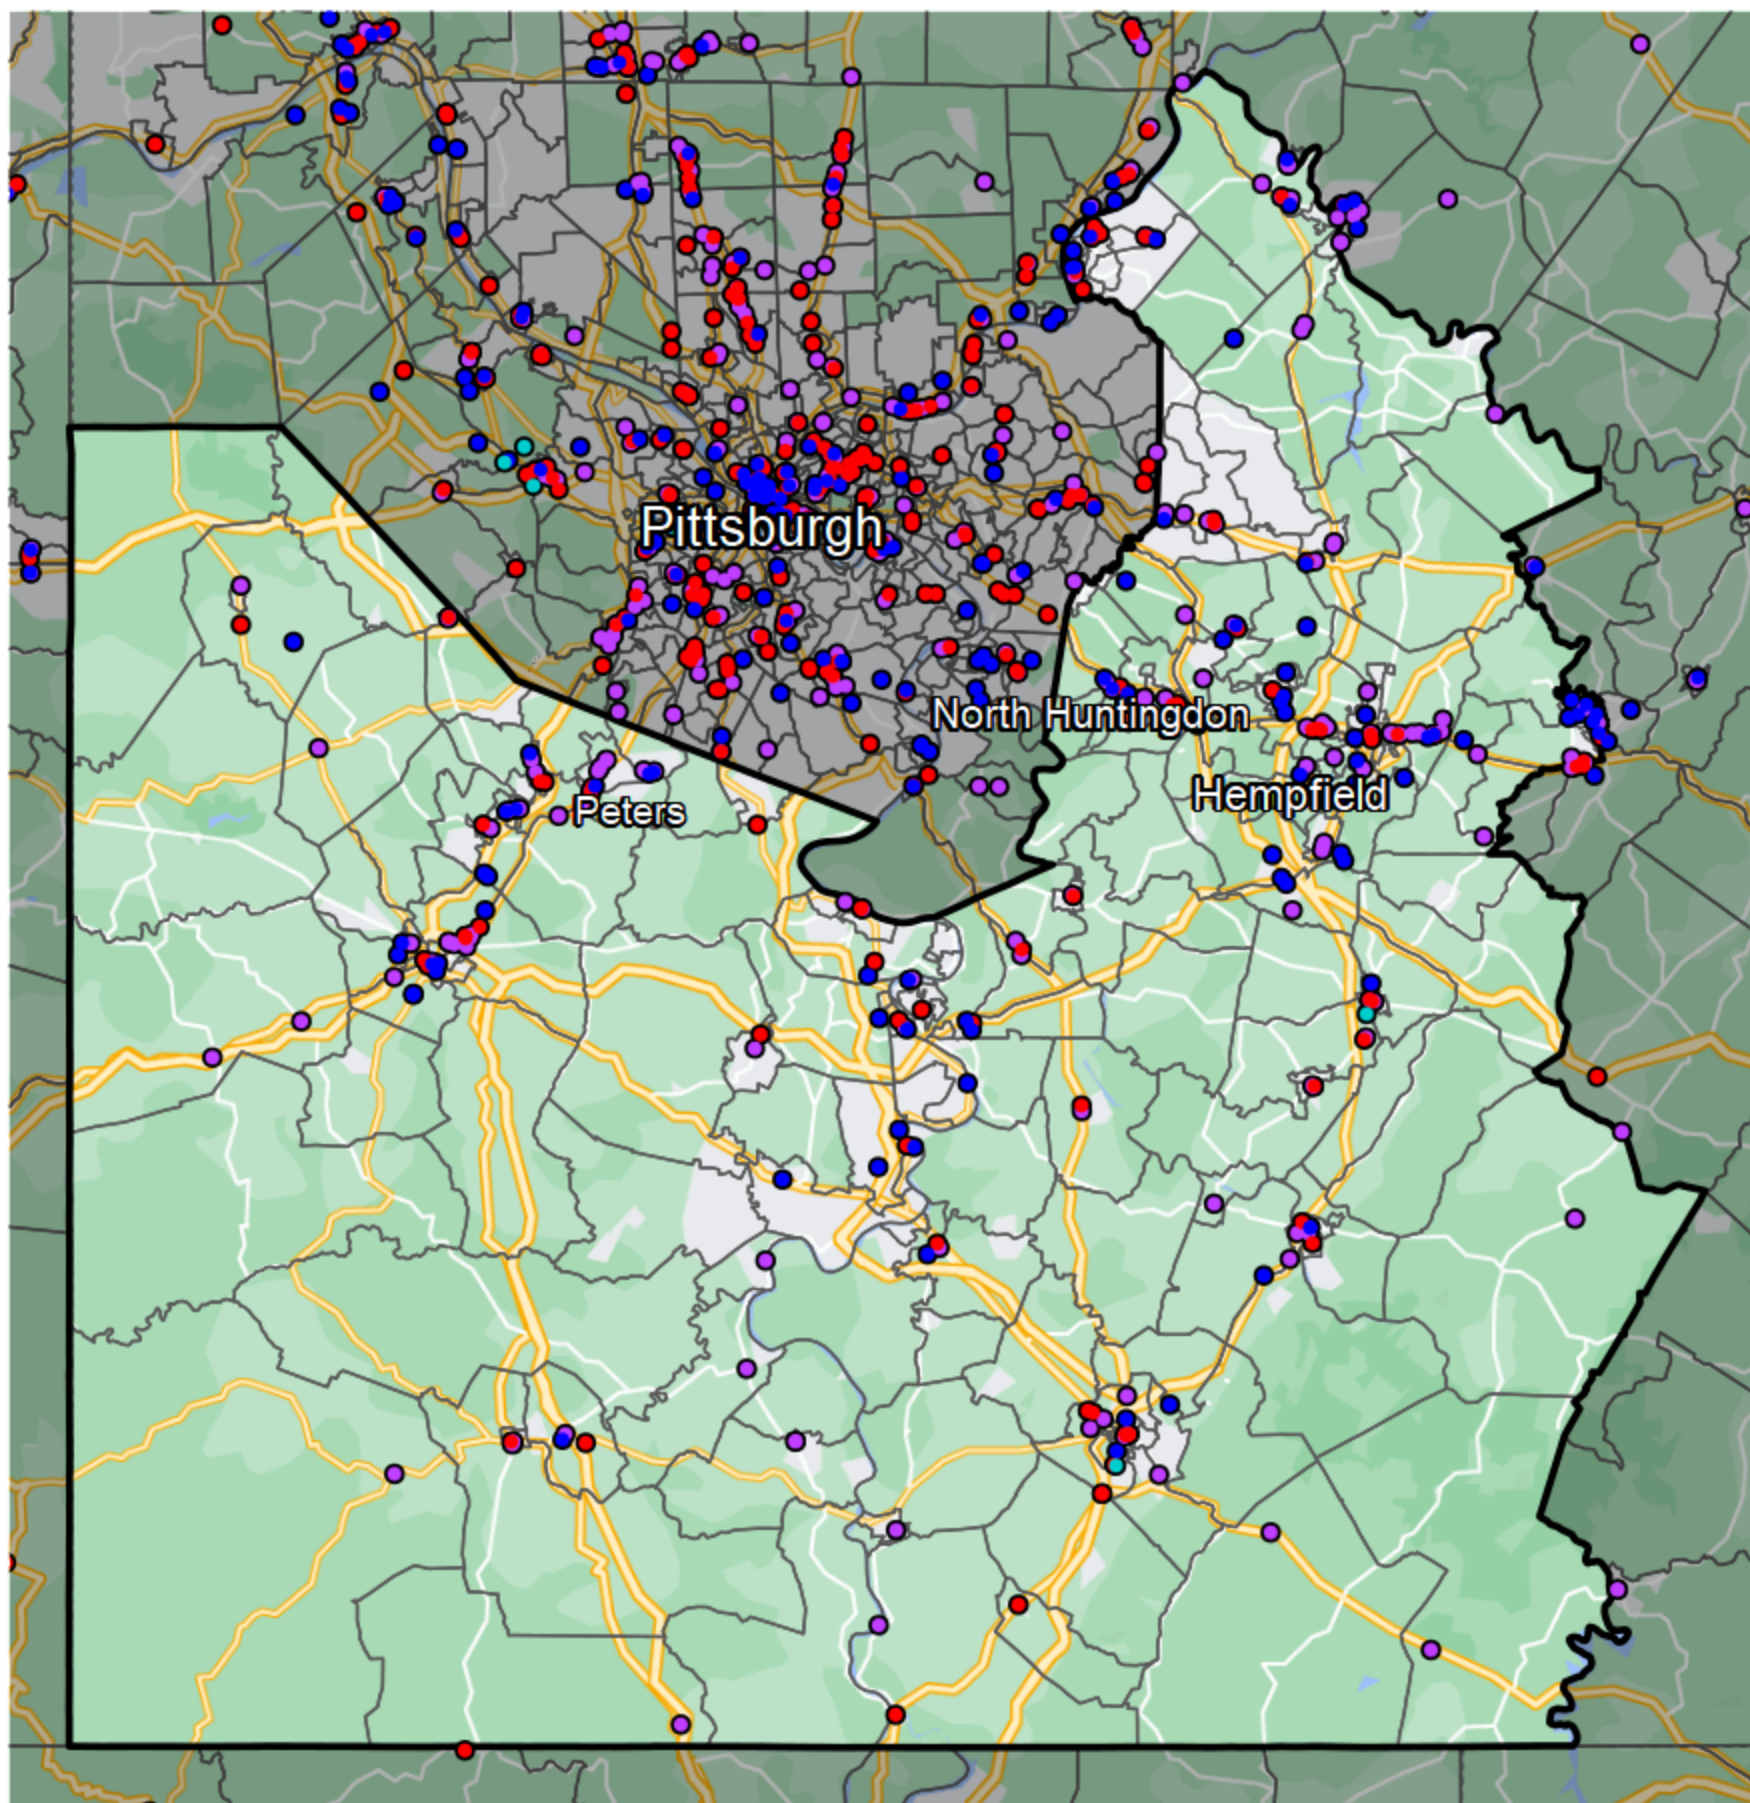

# Pennsylvania - Congressional District 14

## Banking Desert

No Branches within 10 Miles of Population Center