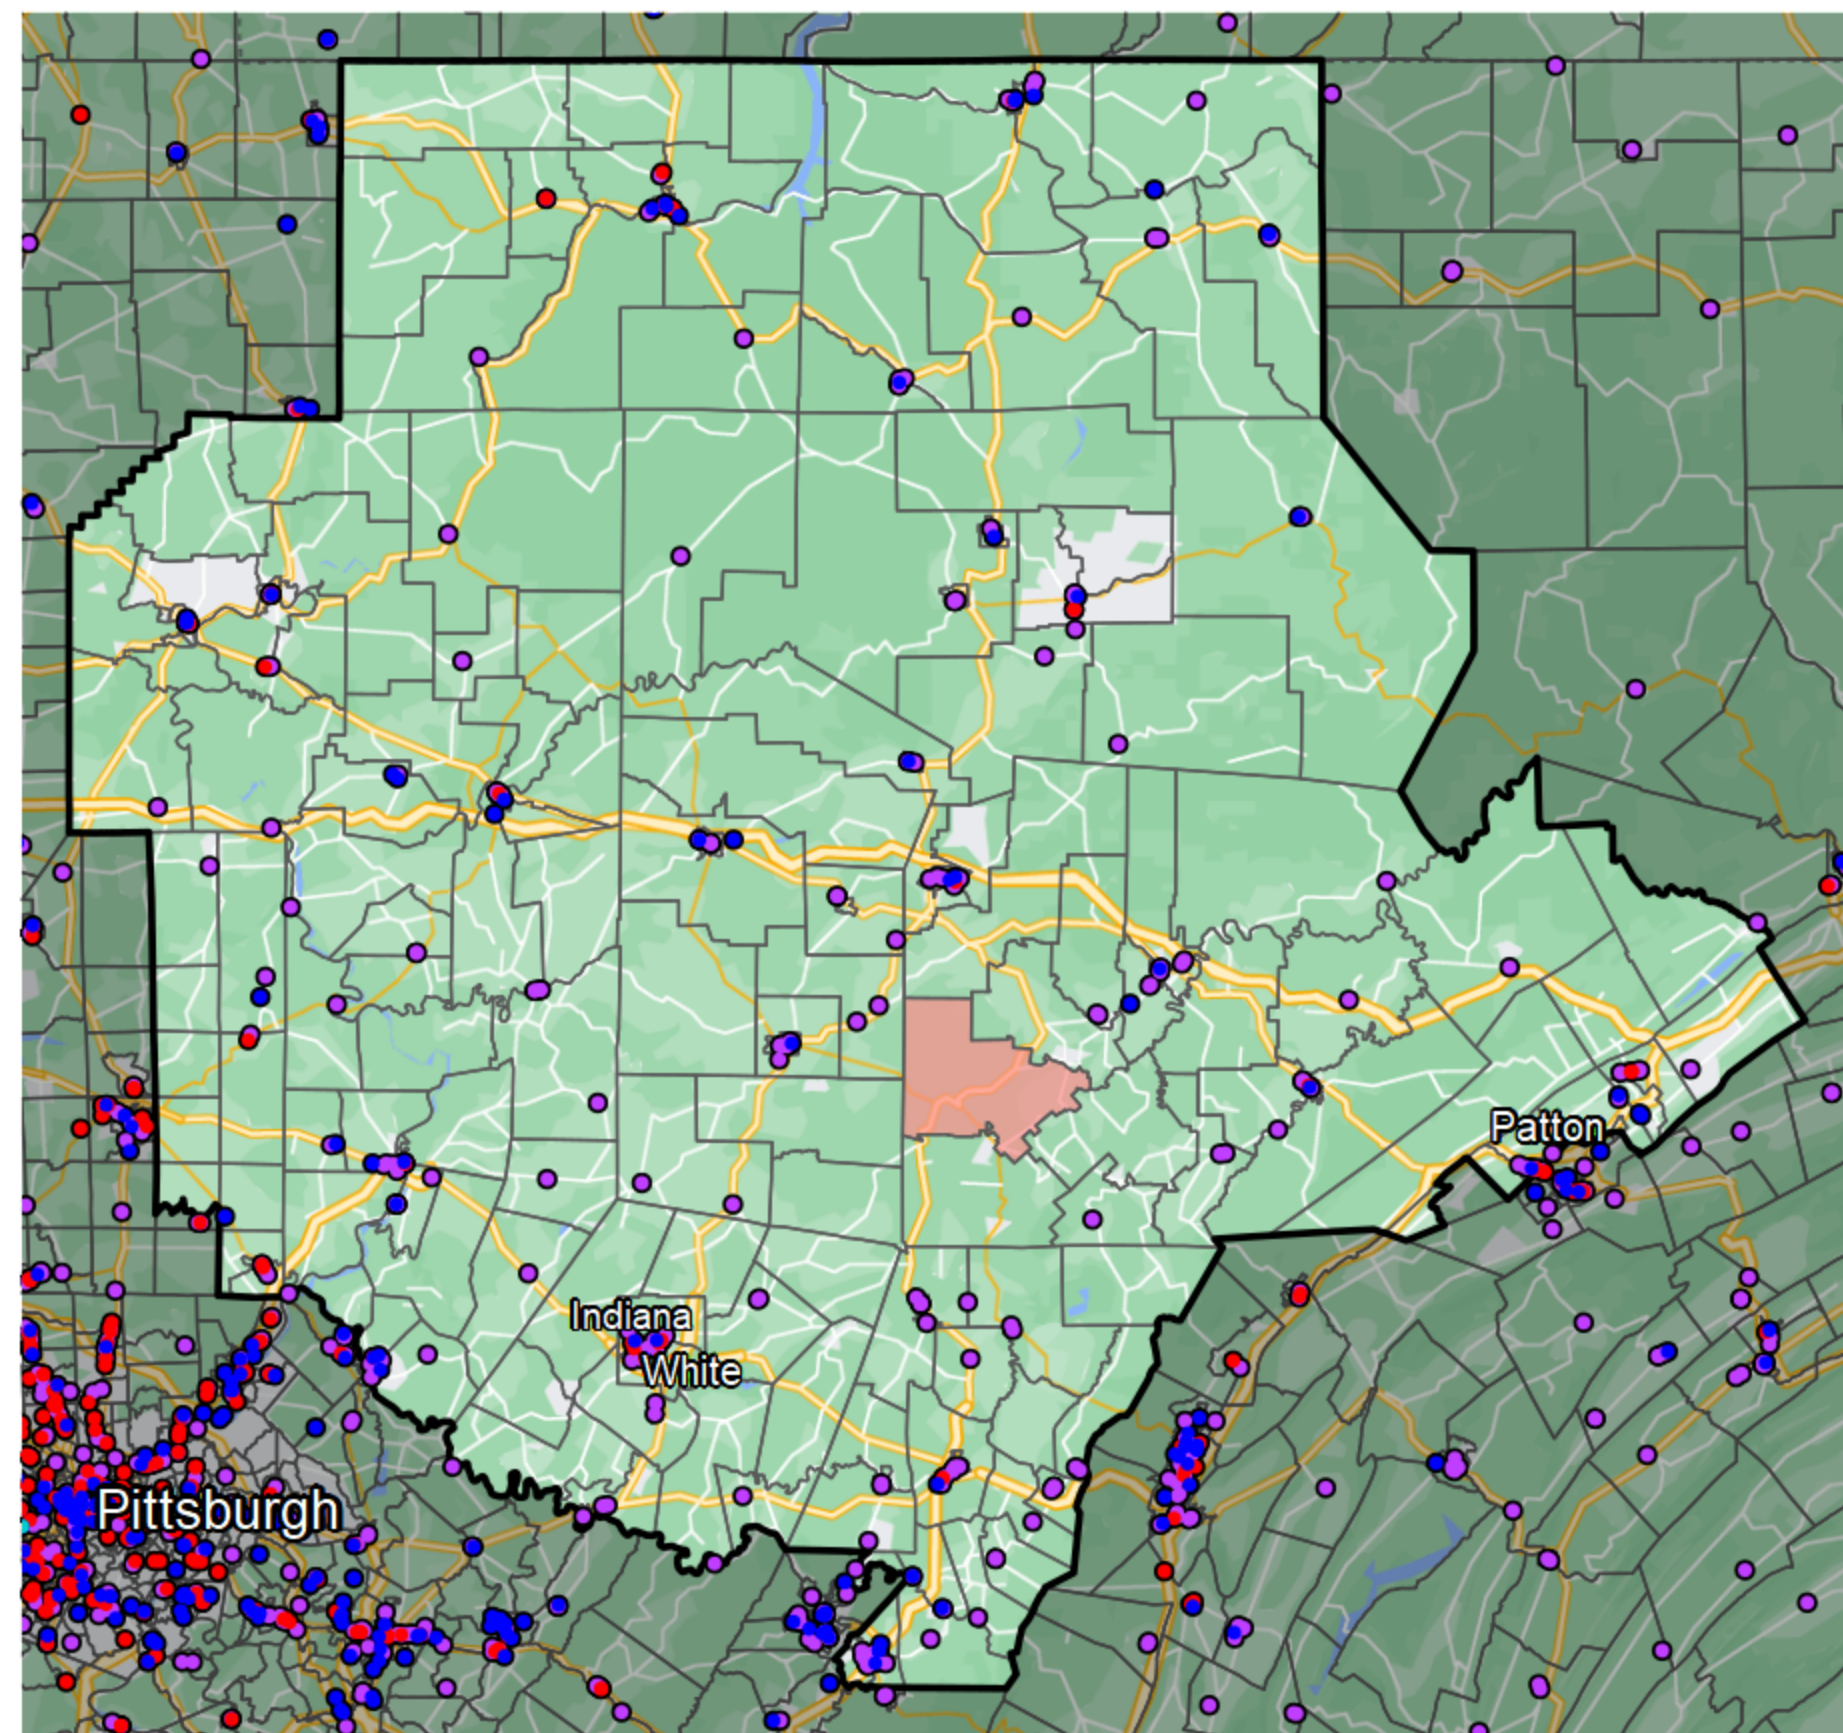

# Pennsylvania - Congressional District 15

### Banking Desert

No Branches within 10 Miles of Population Center

### Financial Institutions

- Bank: 229
- Bank, Out-of-State: 28
- Credit Union: 55
- Credit Union, Out-of-State: 0

Sources: NCUA, FDIC, UW-Madison Population Lab, CDFI, US Census, Google Maps, CUNA