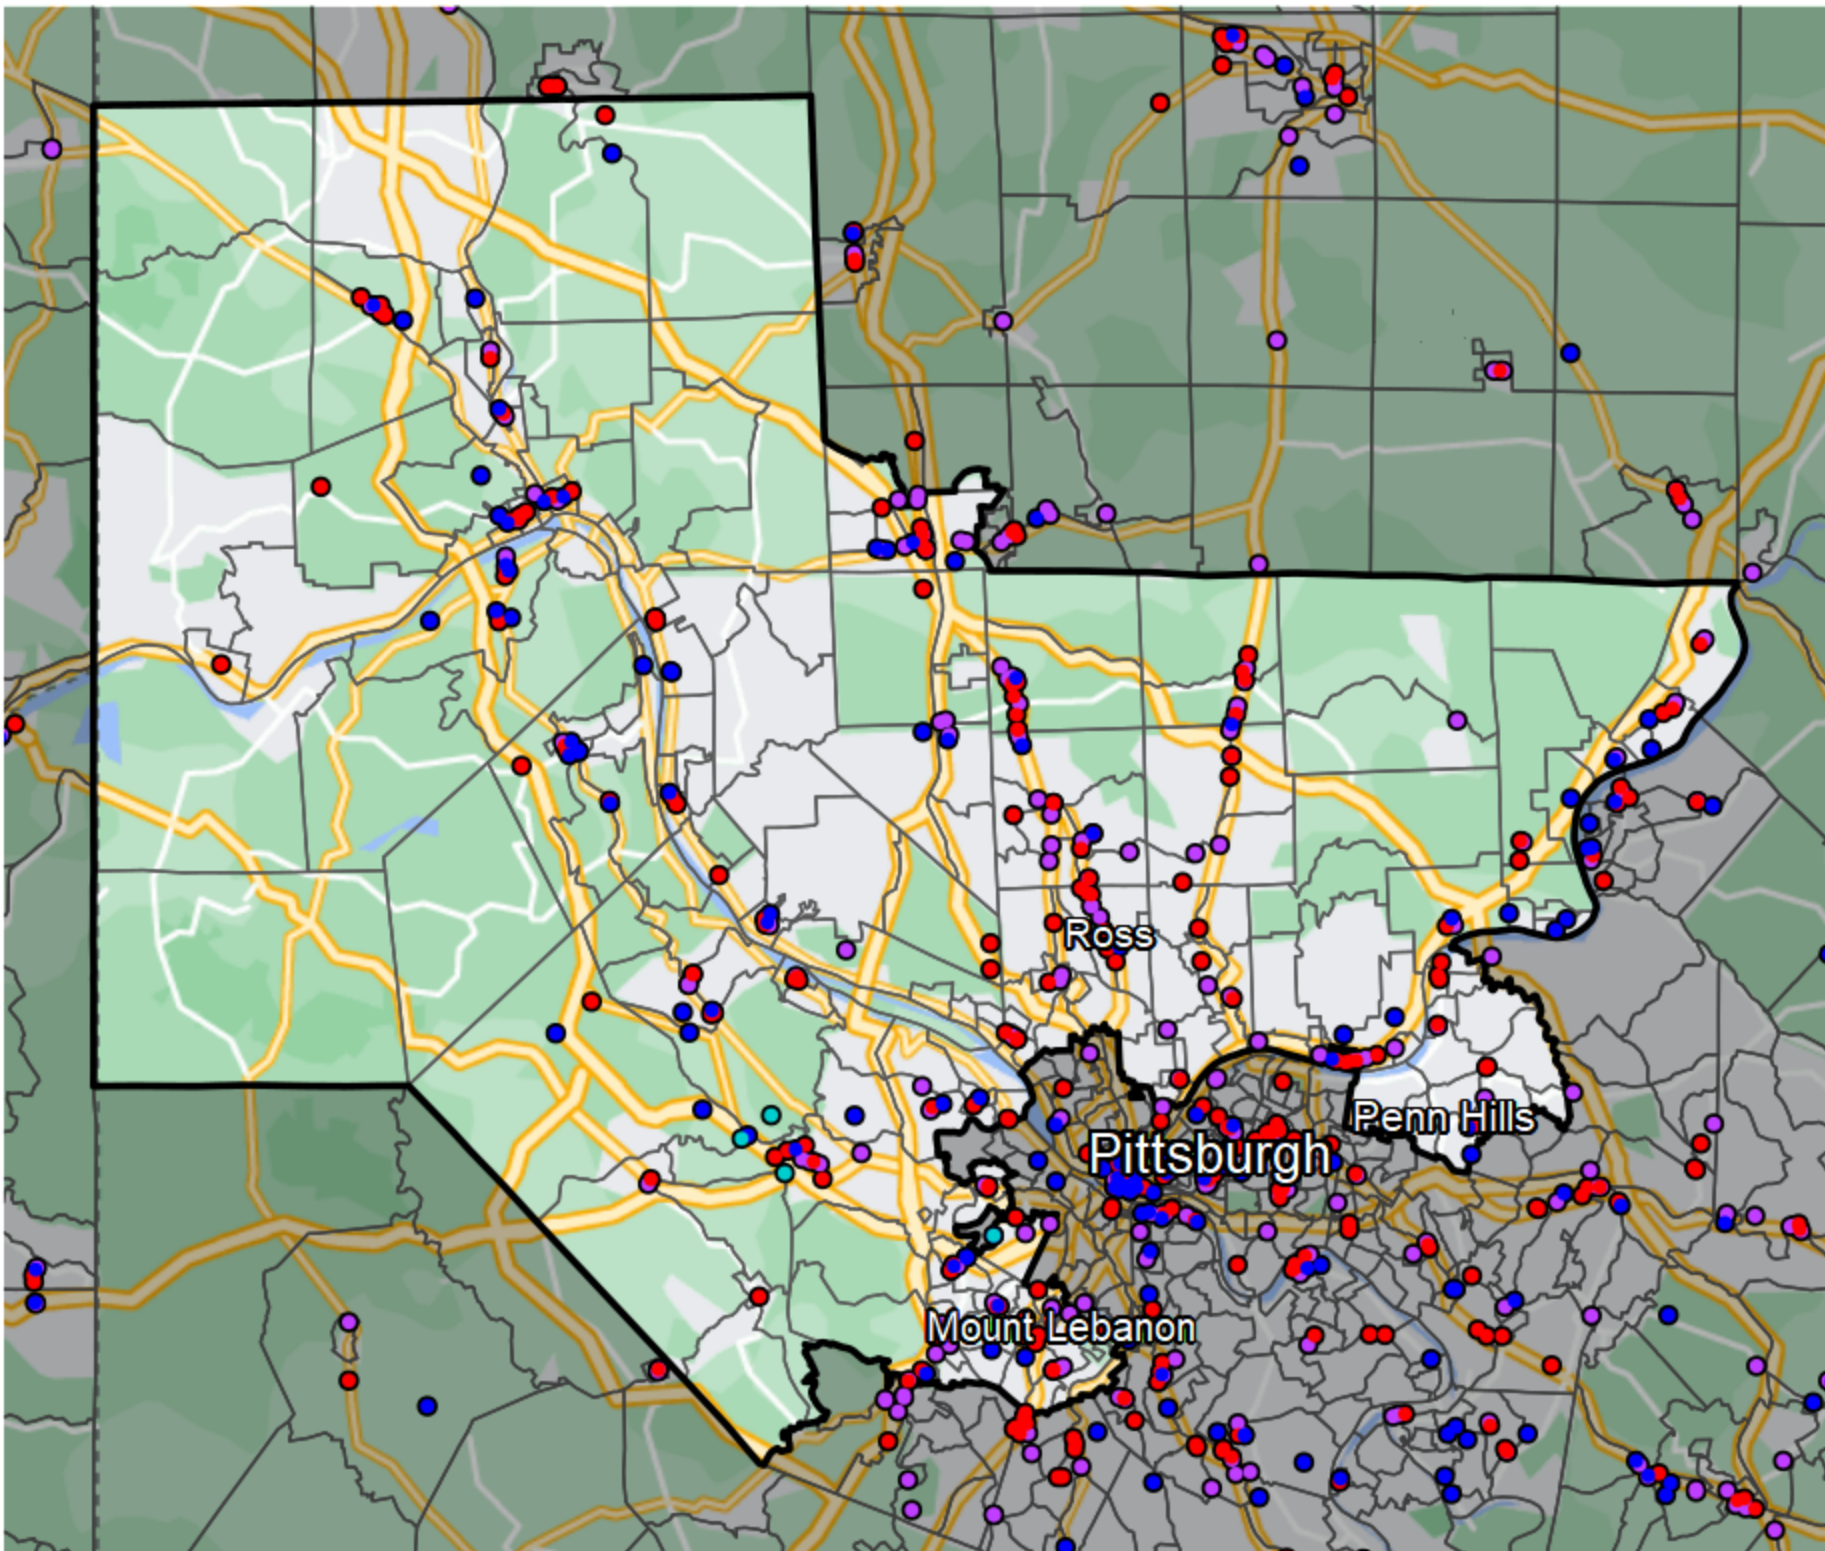

Pennsylvania - Congressional District 17

Banking Desert

No Branches within 10 Miles of Population Center

Financial Institutions

- Bank: 101
- Bank, Out-of-State: 141
- Credit Union: 67
- Credit Union, Out-of-State: 4

Sources: NCUA, FDIC, UW-Madison Population Lab, CDFI, US Census, Google Maps, CUNA