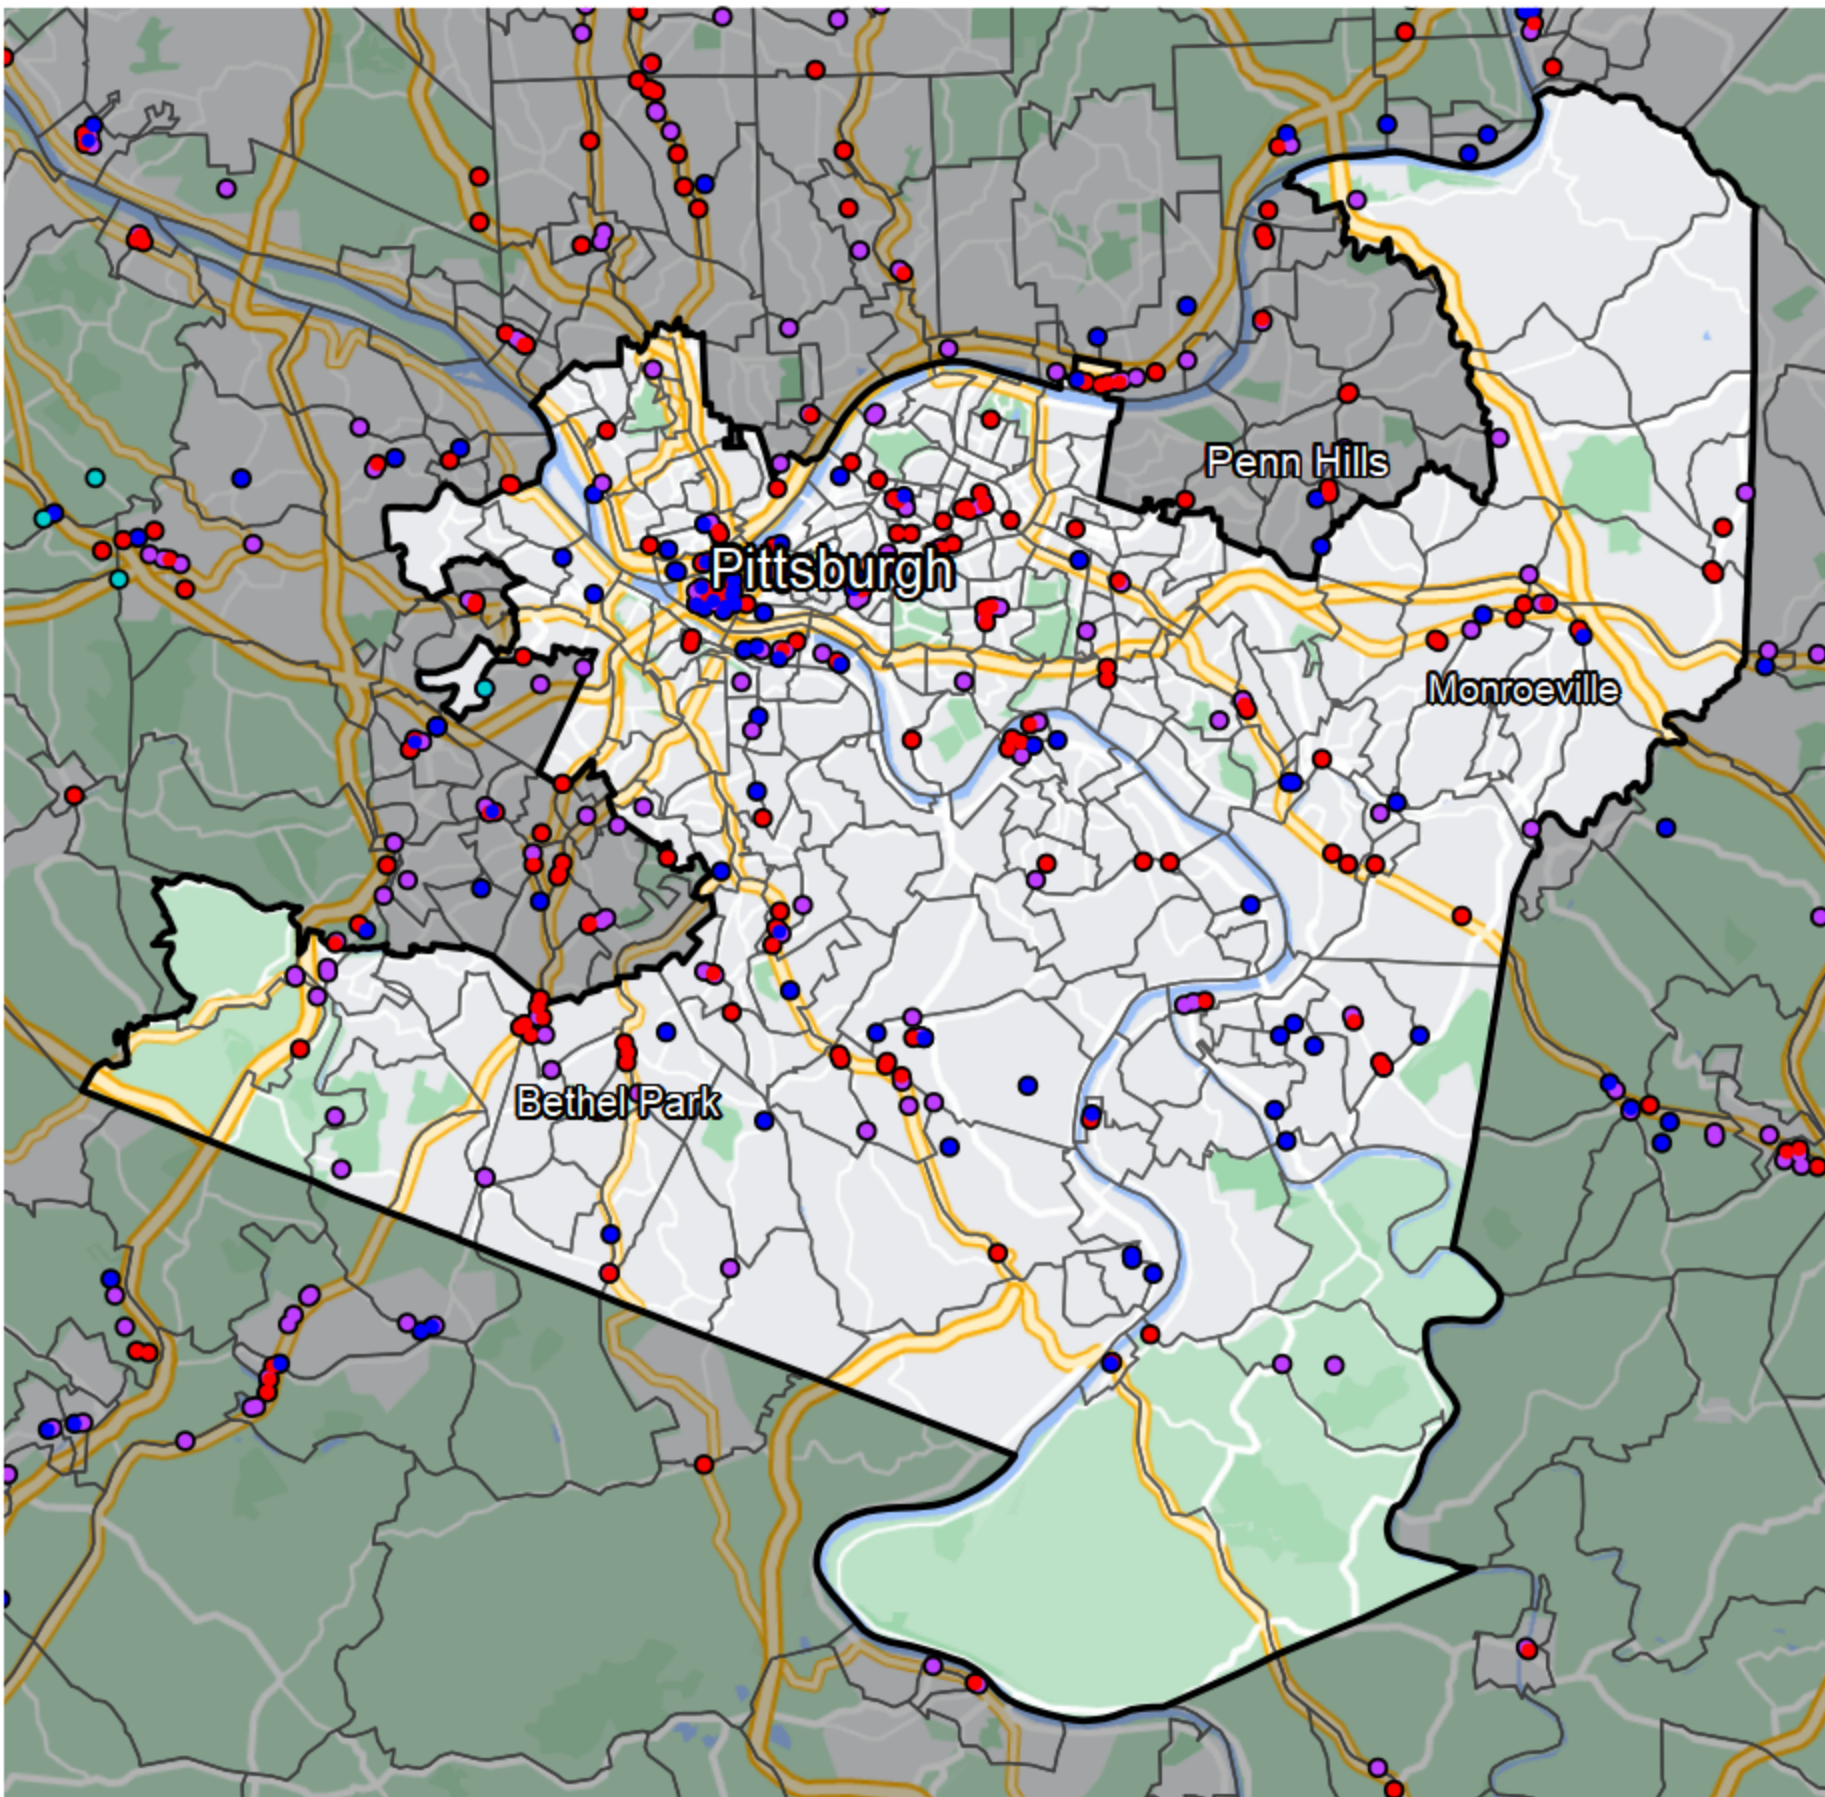

# Pennsylvania - Congressional District 18

## Banking Desert

■ No Branches within 10 Miles of Population Center