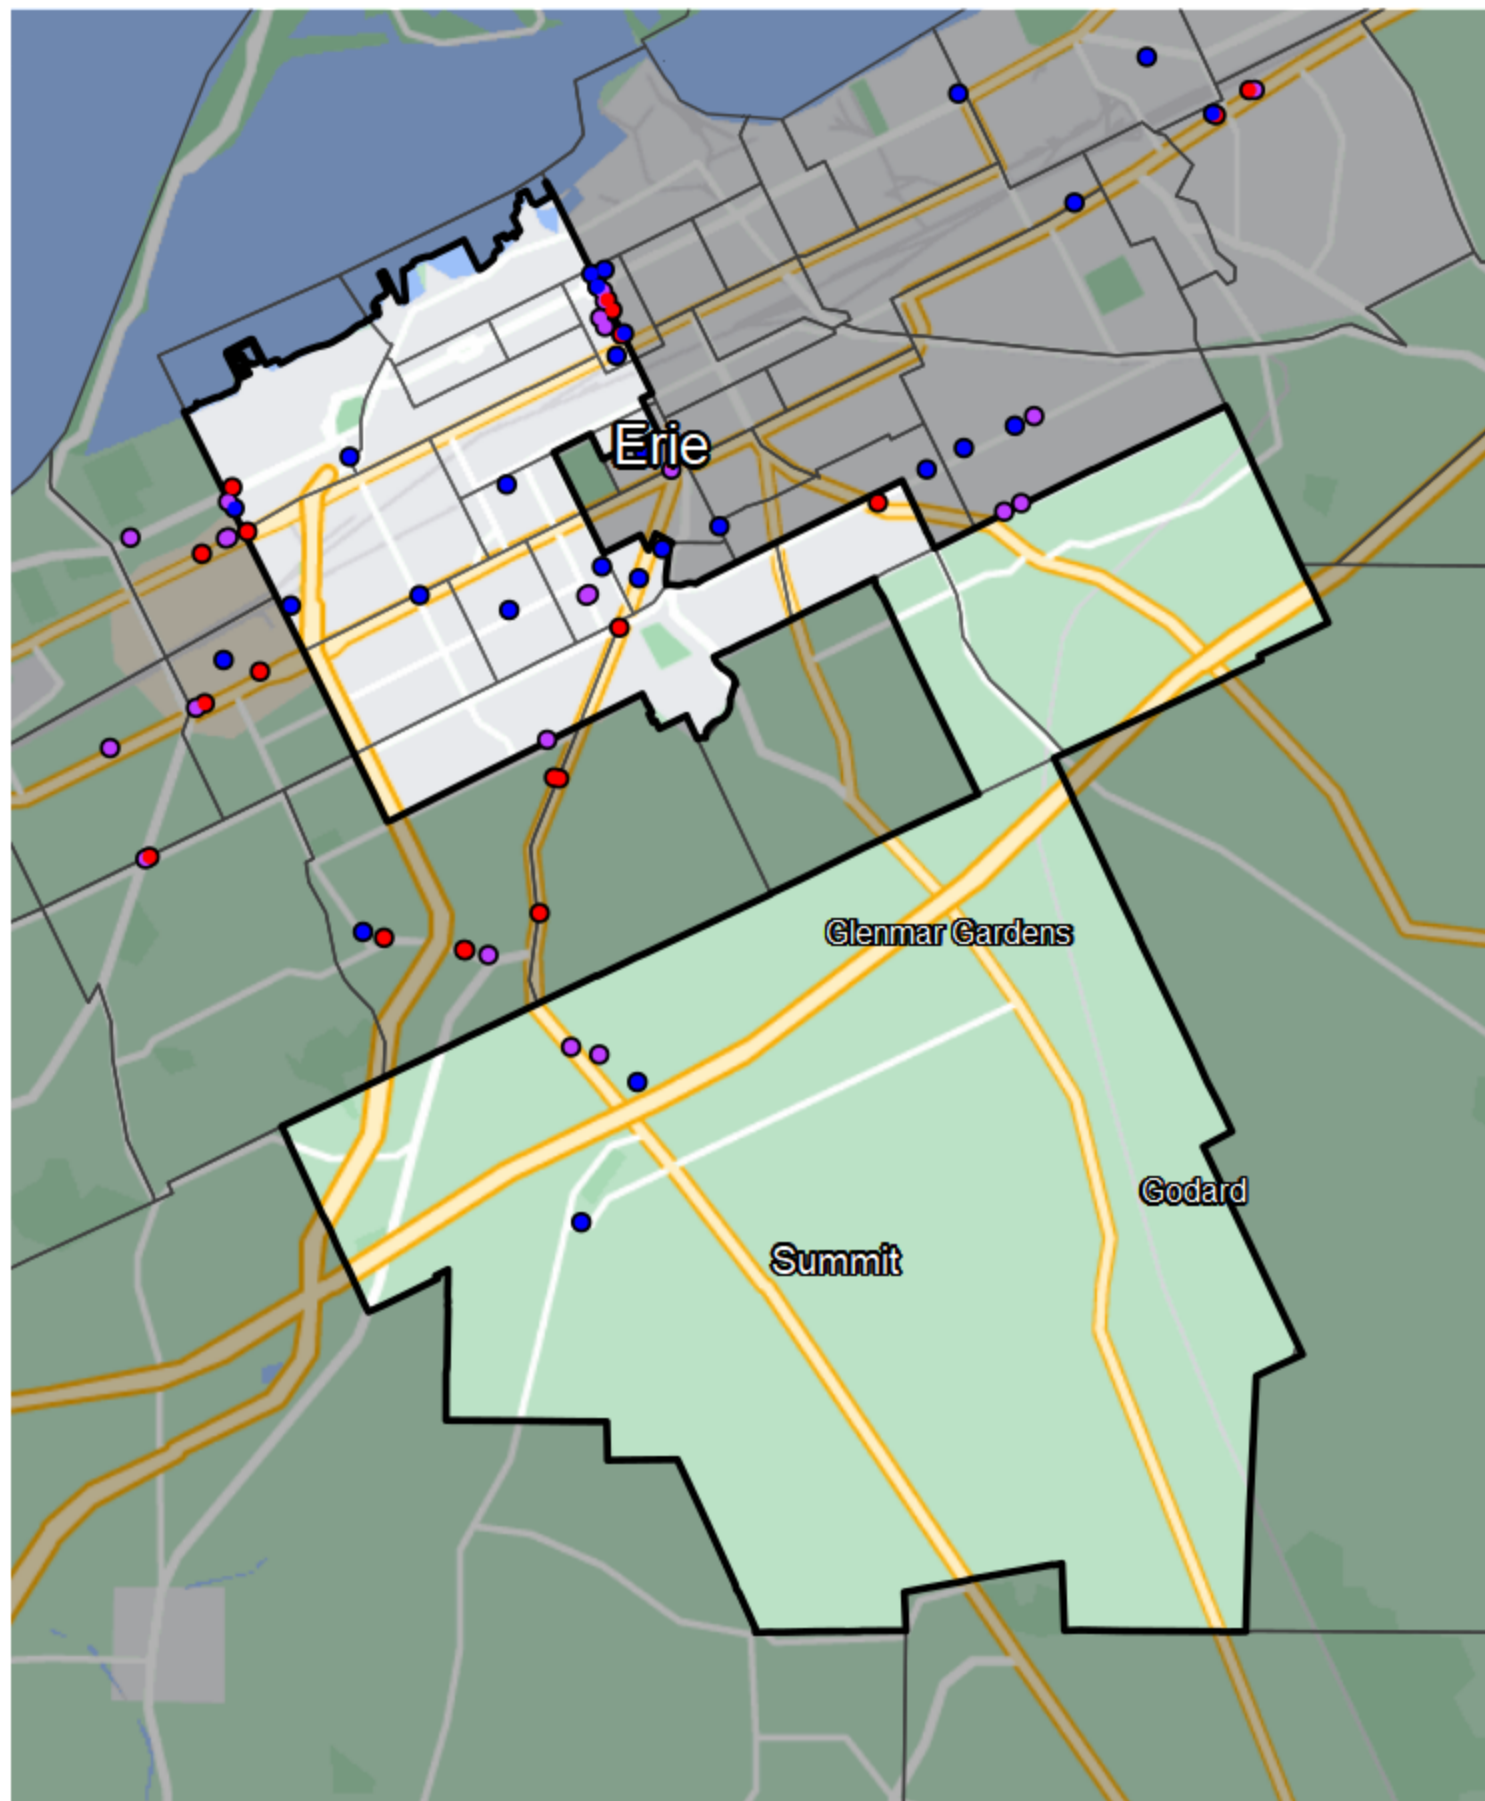

Pennsylvania - State House District 2

Banking Desert

No Branches within 10 Miles of Population Center

Financial Institutions

- Bank: 8
- Bank, Out-of-State: 5
- Credit Union: 15
- Credit Union, Out-of-State: 0