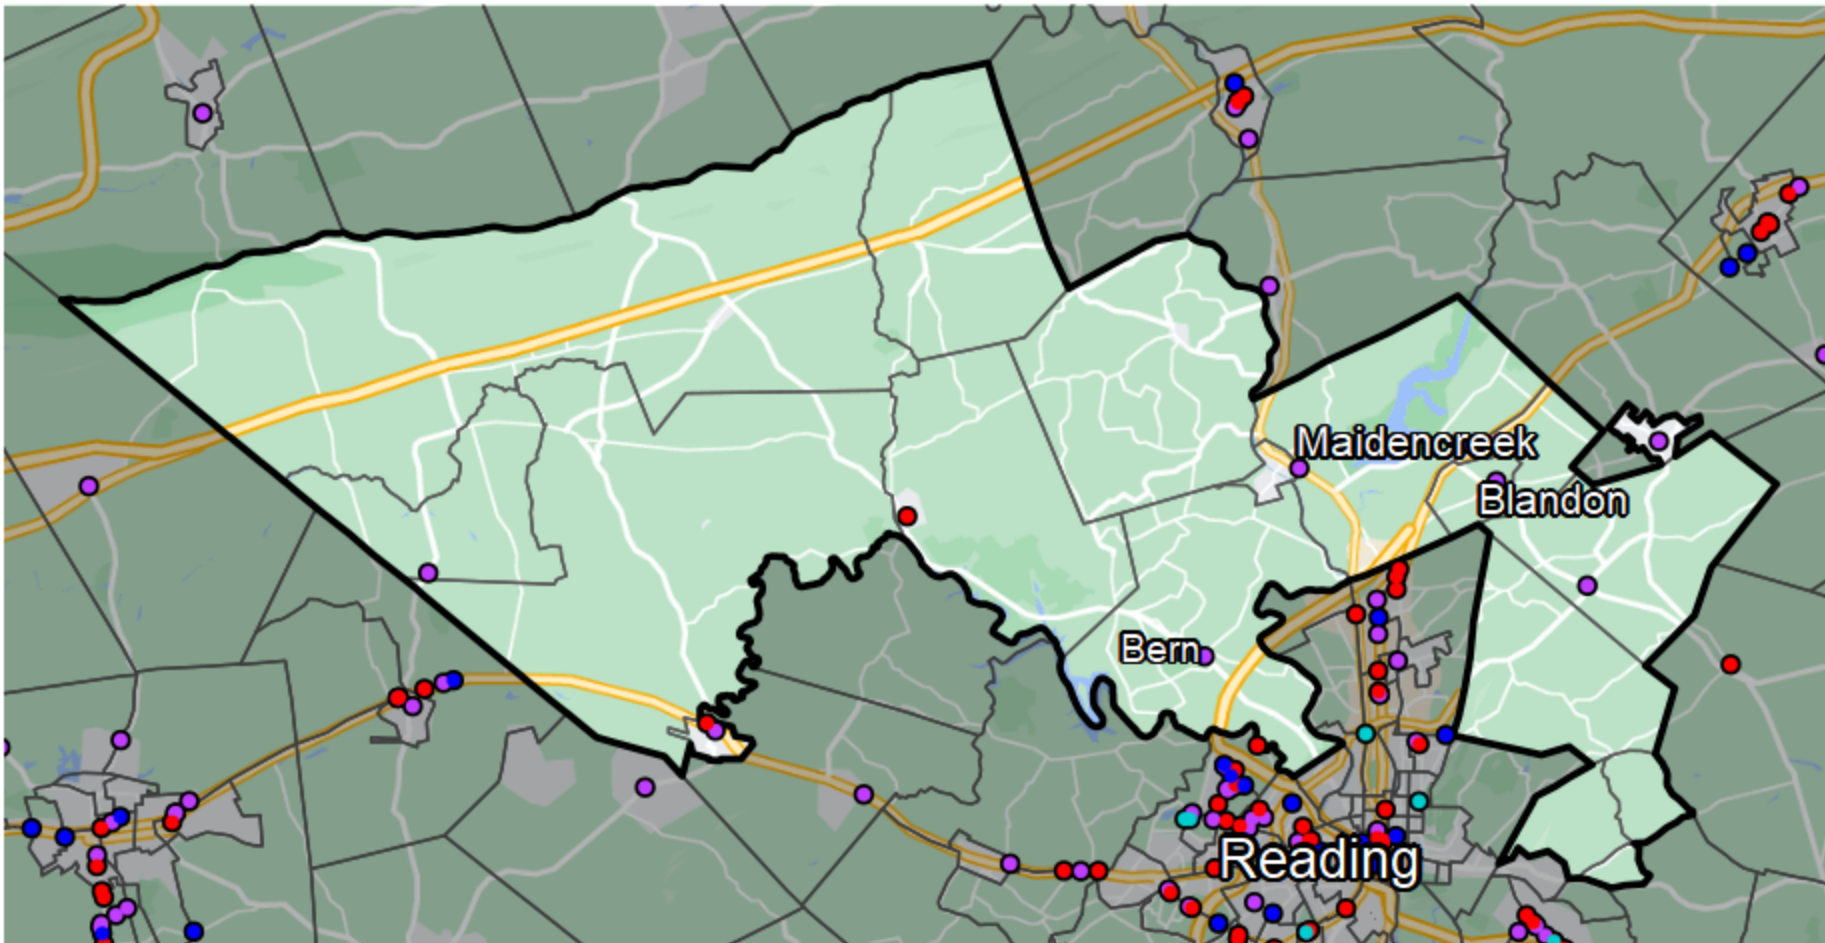

Pennsylvania - State House District 5

Banking Desert
No Branches within 10 Miles of Population Center

Financial Institutions
Bank: 8
Bank, Out-of-State: 2
Credit Union: 0
Credit Union, Out-of-State: 0

Sources: NCUA, FDIC, UW-Madison Population Lab, CDFI, US Census, Google Maps, CUNA