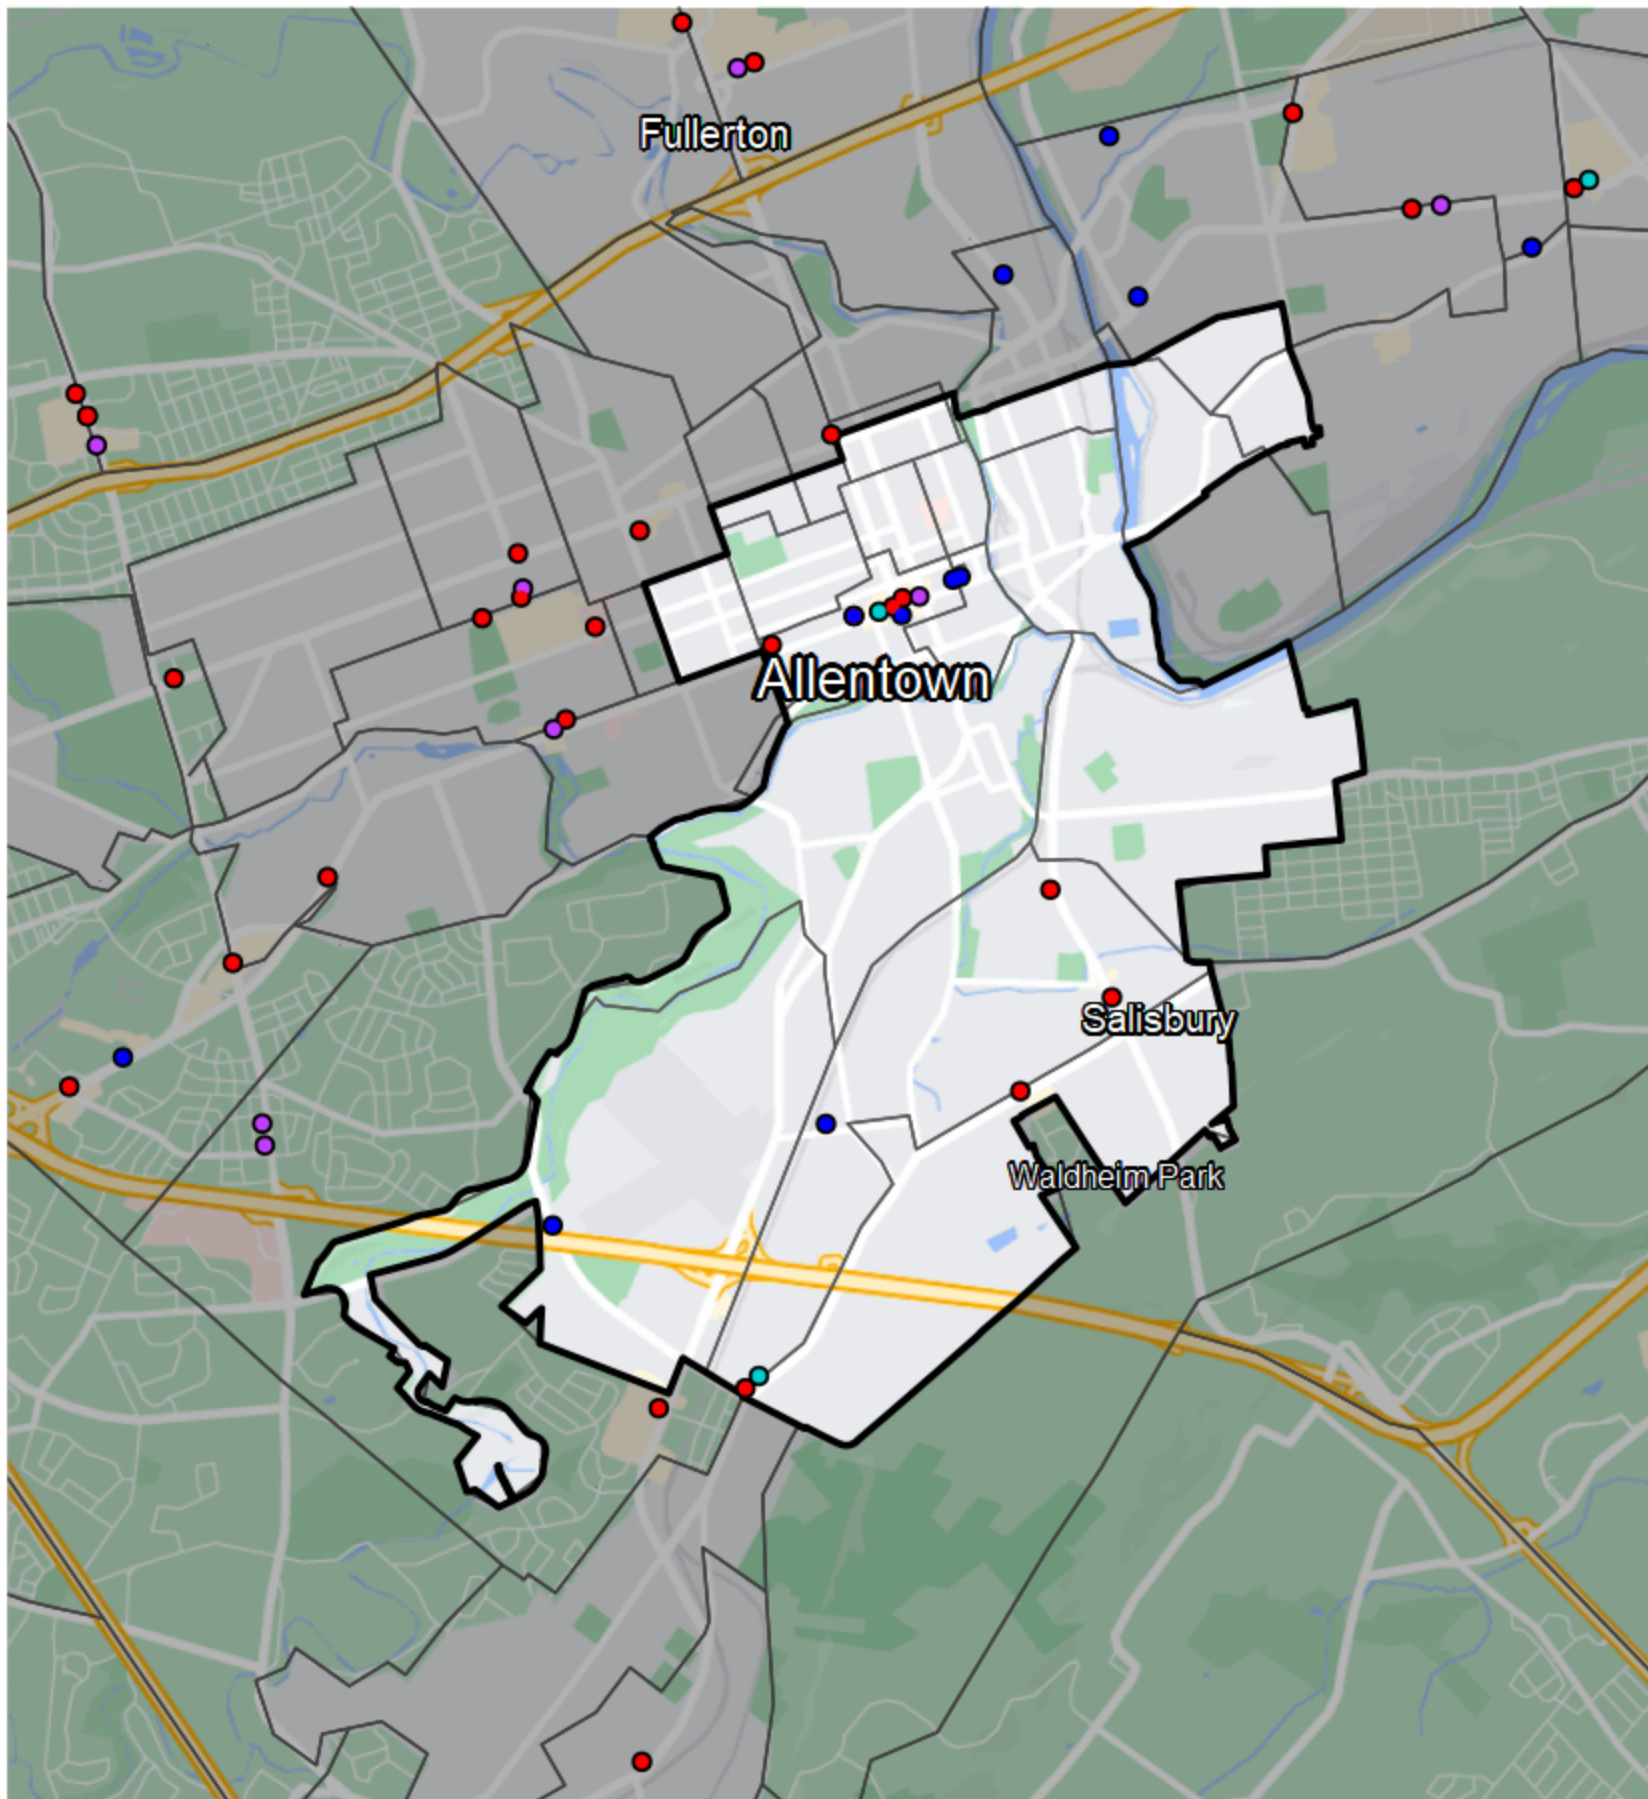

# Pennsylvania - State House District 22

## Banking Desert

No Branches within 10 Miles of Population Center