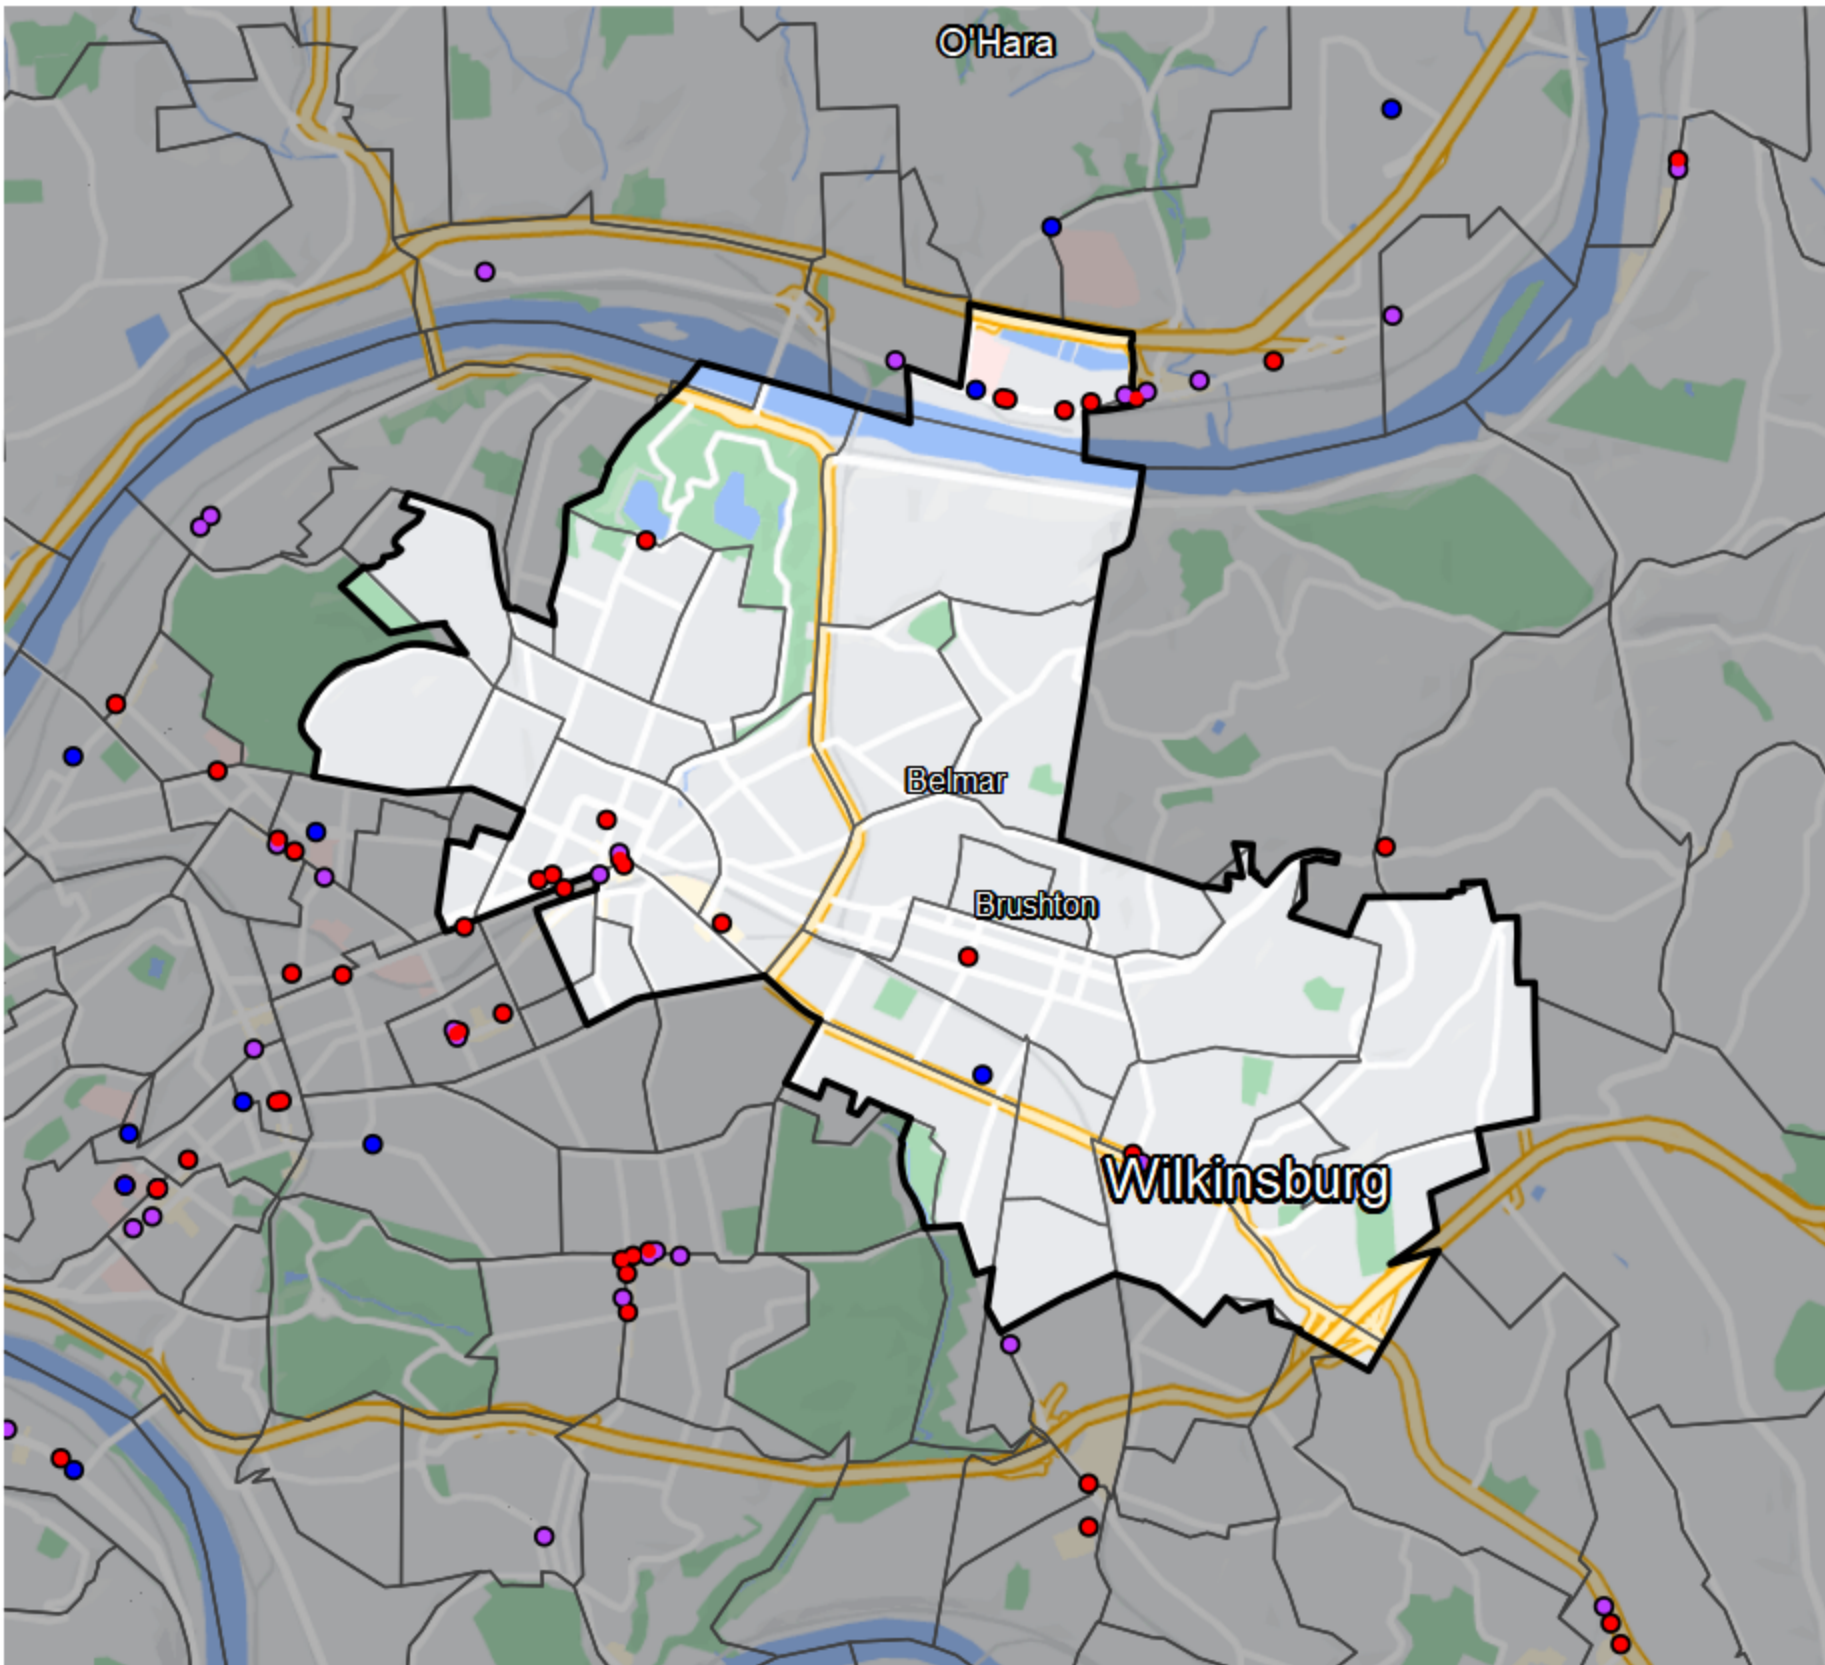

Pennsylvania - State House District 24

Banking Desert

No Branches within 10 Miles of Population Center

Financial Institutions

- Bank: 4
- Bank, Out-of-State: 13
- Credit Union: 2
- Credit Union, Out-of-State: 0