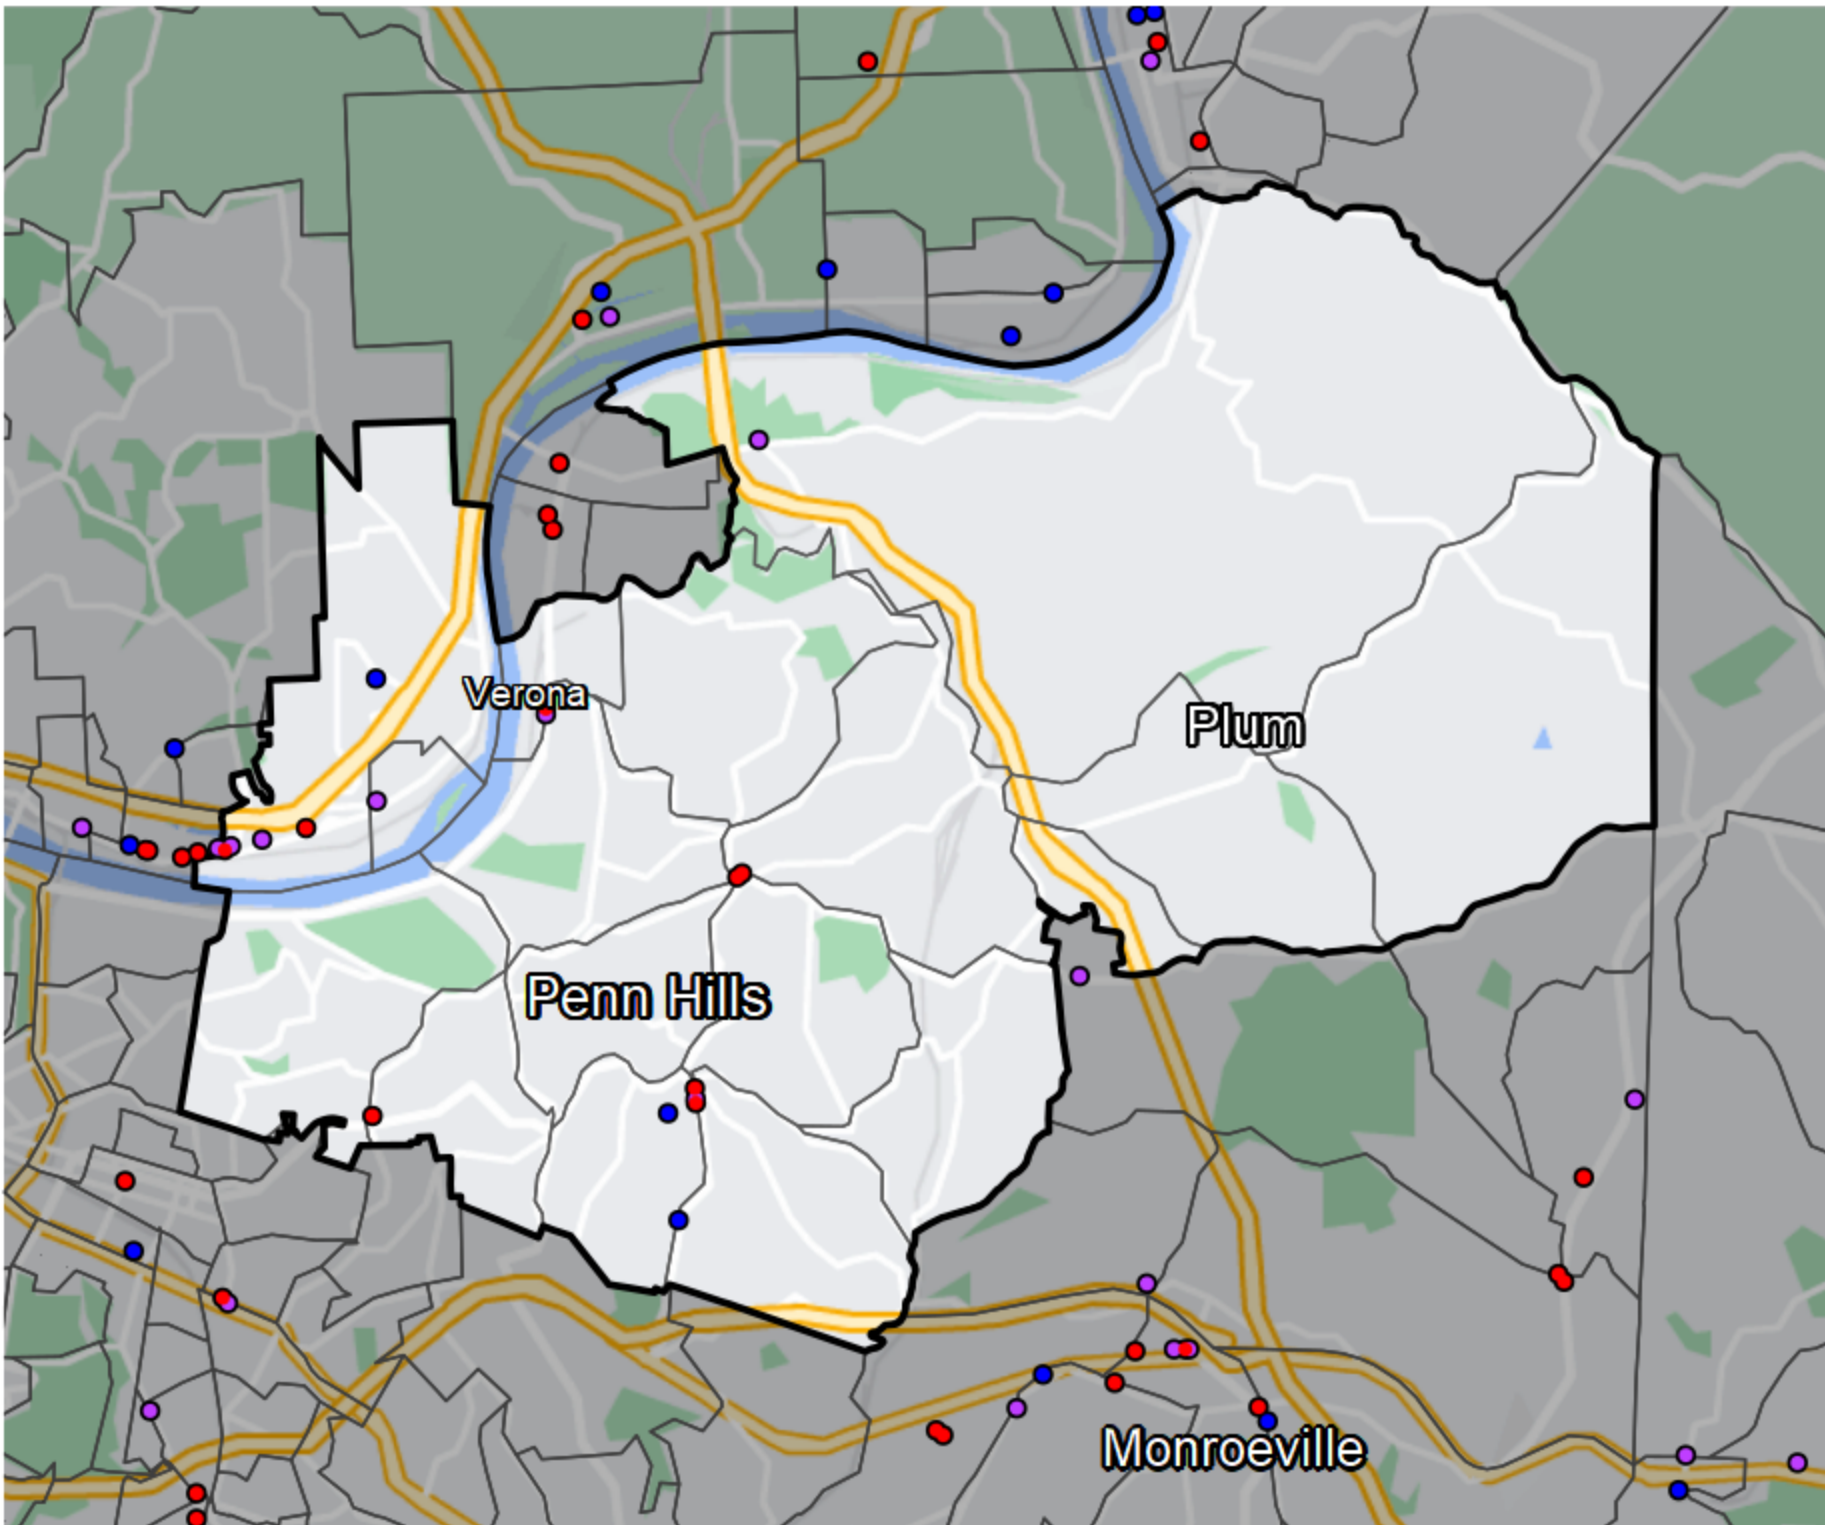

Pennsylvania - State House District 32

Sources: NCUA, FDIC, UW-Madison Population Lab, CDFI, US Census, Google Maps, CUNA