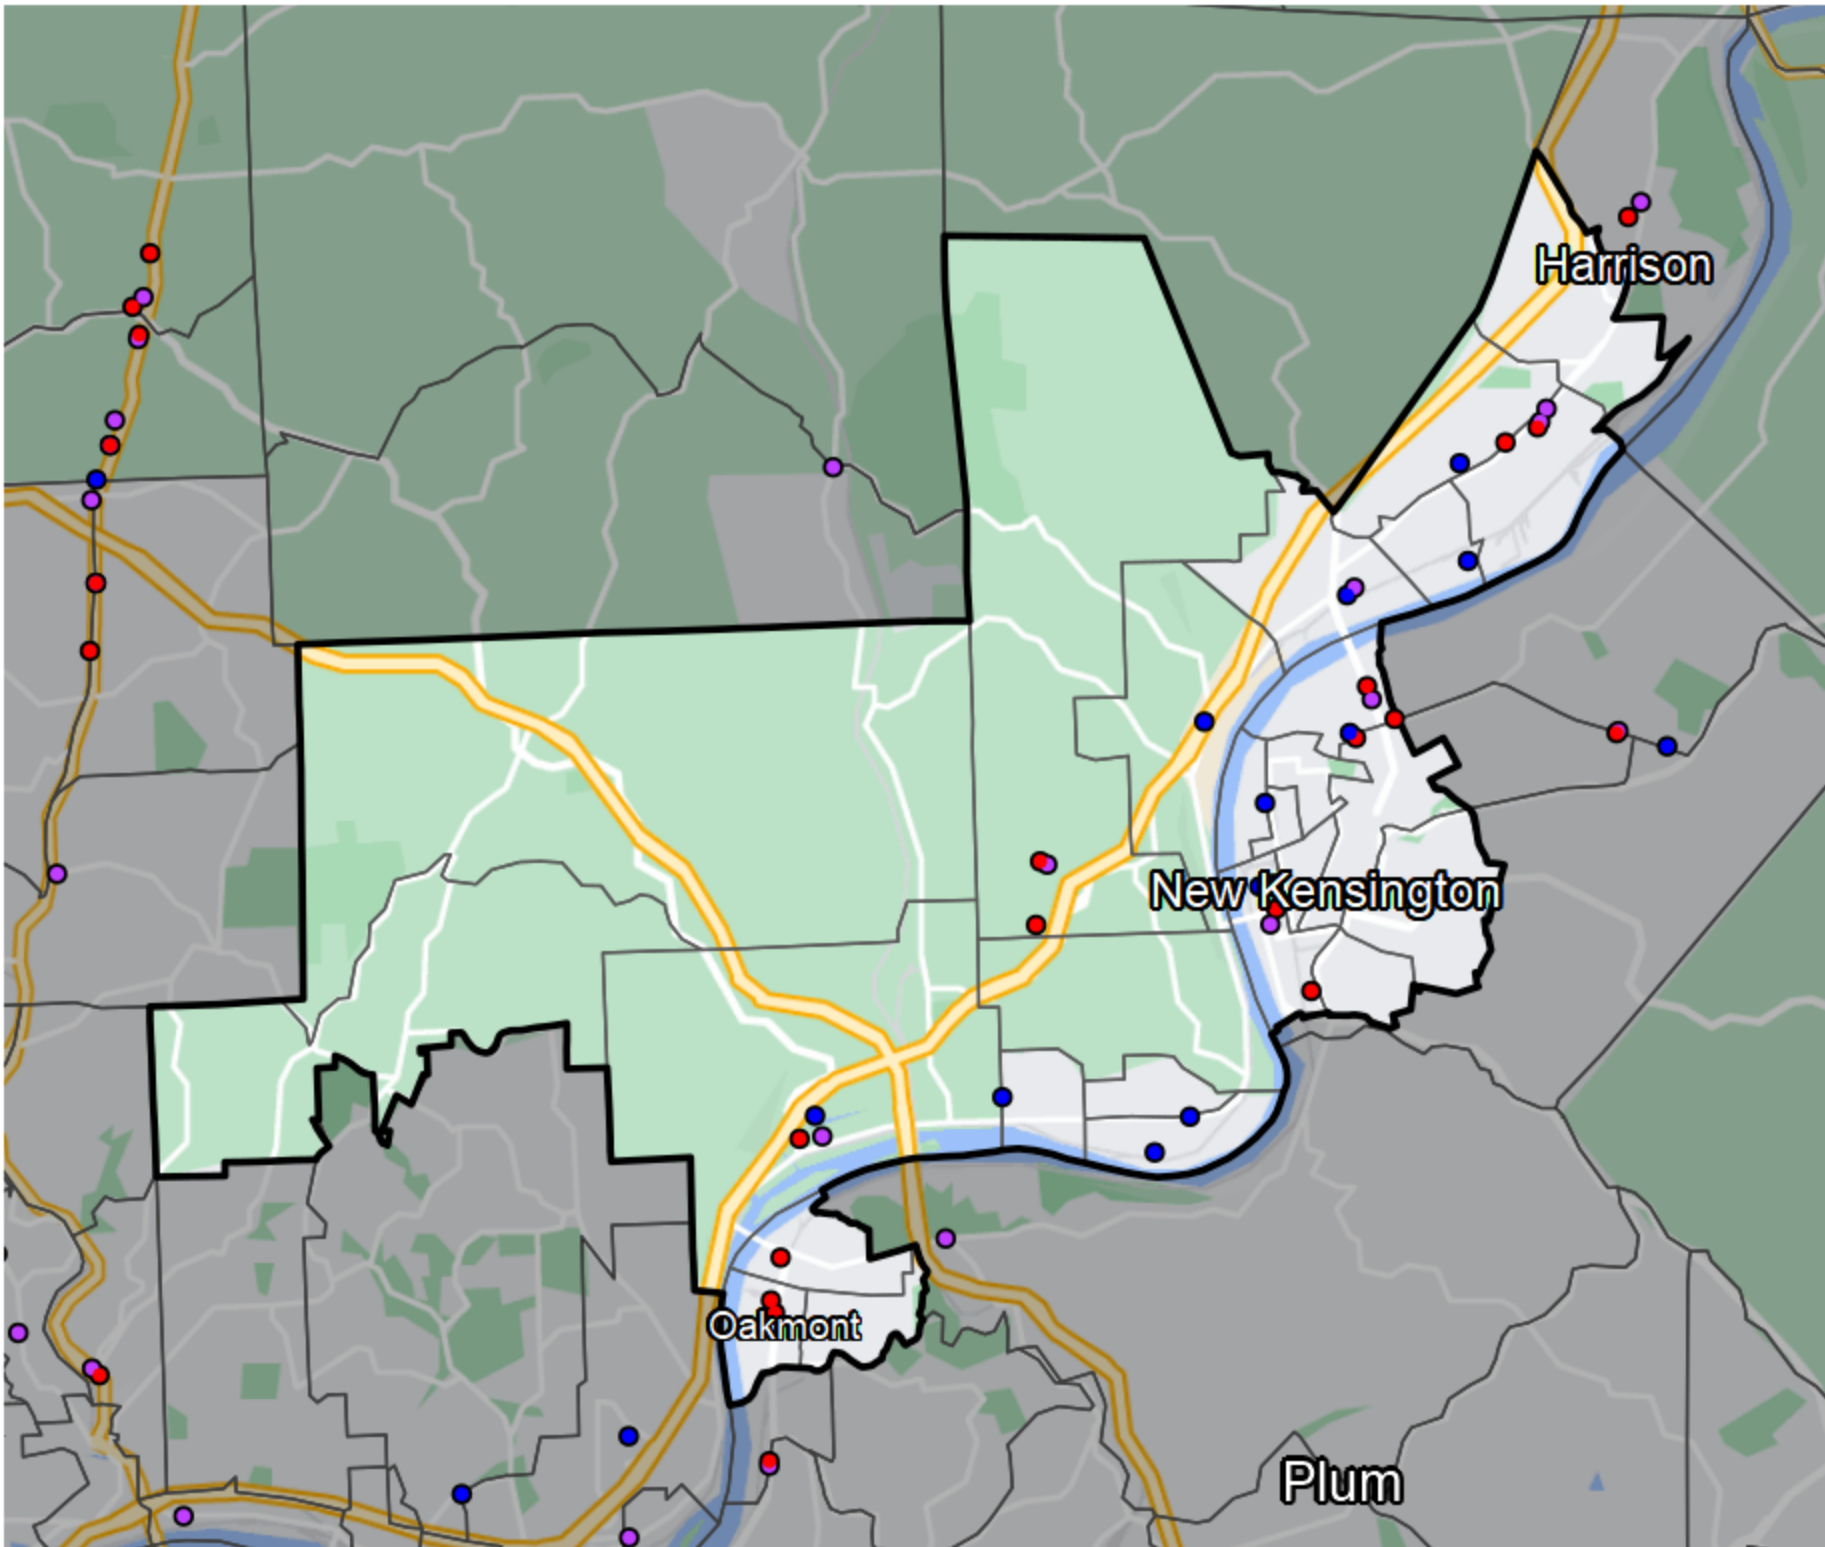

Pennsylvania - State House District 33

Financial Institutions

- Bank: 7
- Bank, Out-of-State: 13
- Credit Union: 12
- Credit Union, Out-of-State: 0

Banking Desert

- No Branches within 10 Miles of Population Center