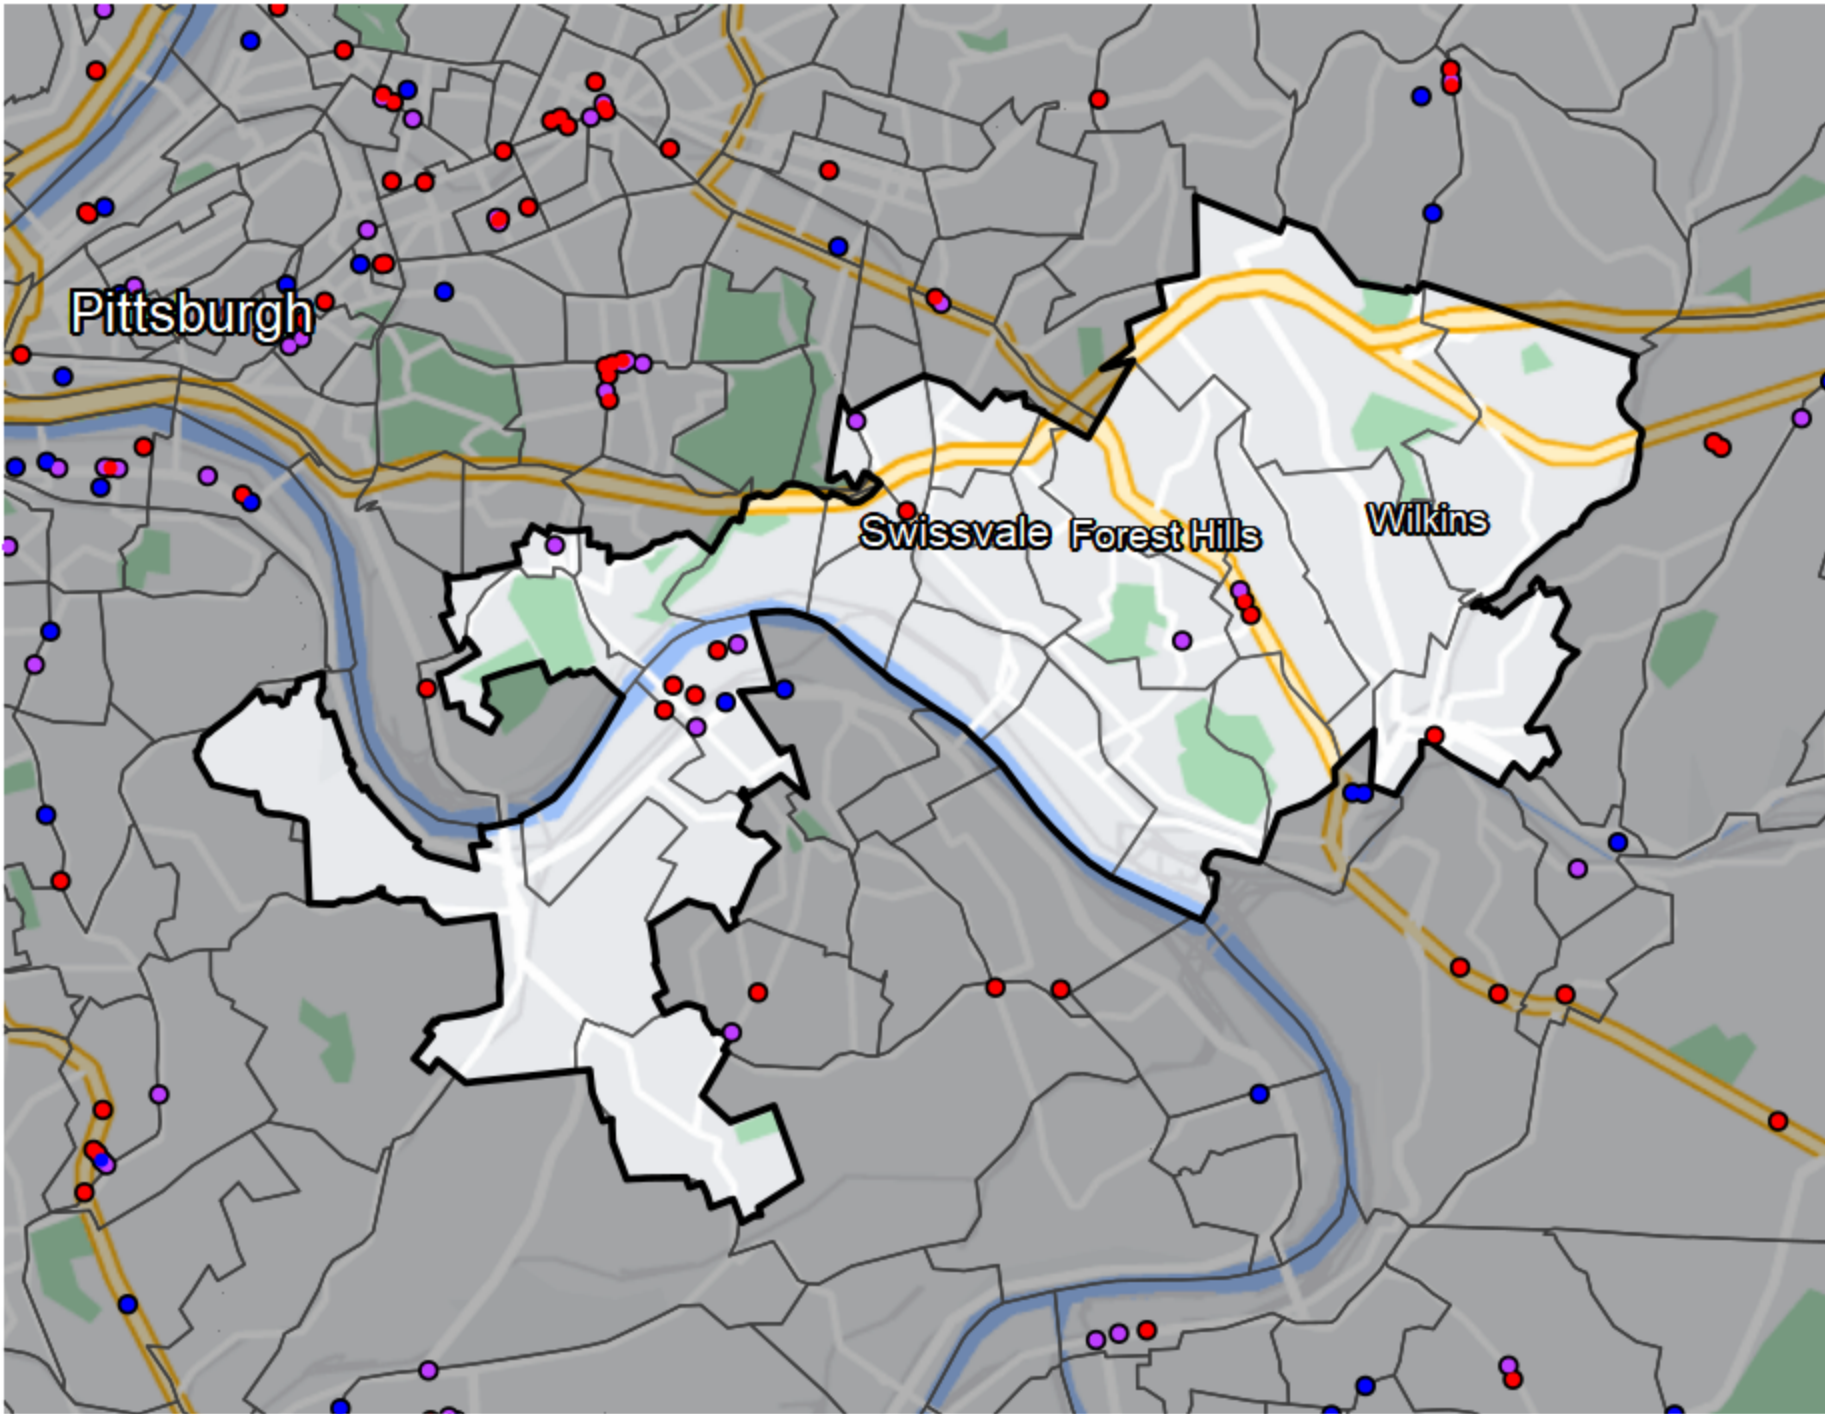

## Pennsylvania - State House District 34

Banking Desert  
No Branches within 10 Miles  
of Population Center

Financial Institutions

- Bank: 6
- Bank, Out-of-State: 9
- Credit Union: 1
- Credit Union, Out-of-State: 0