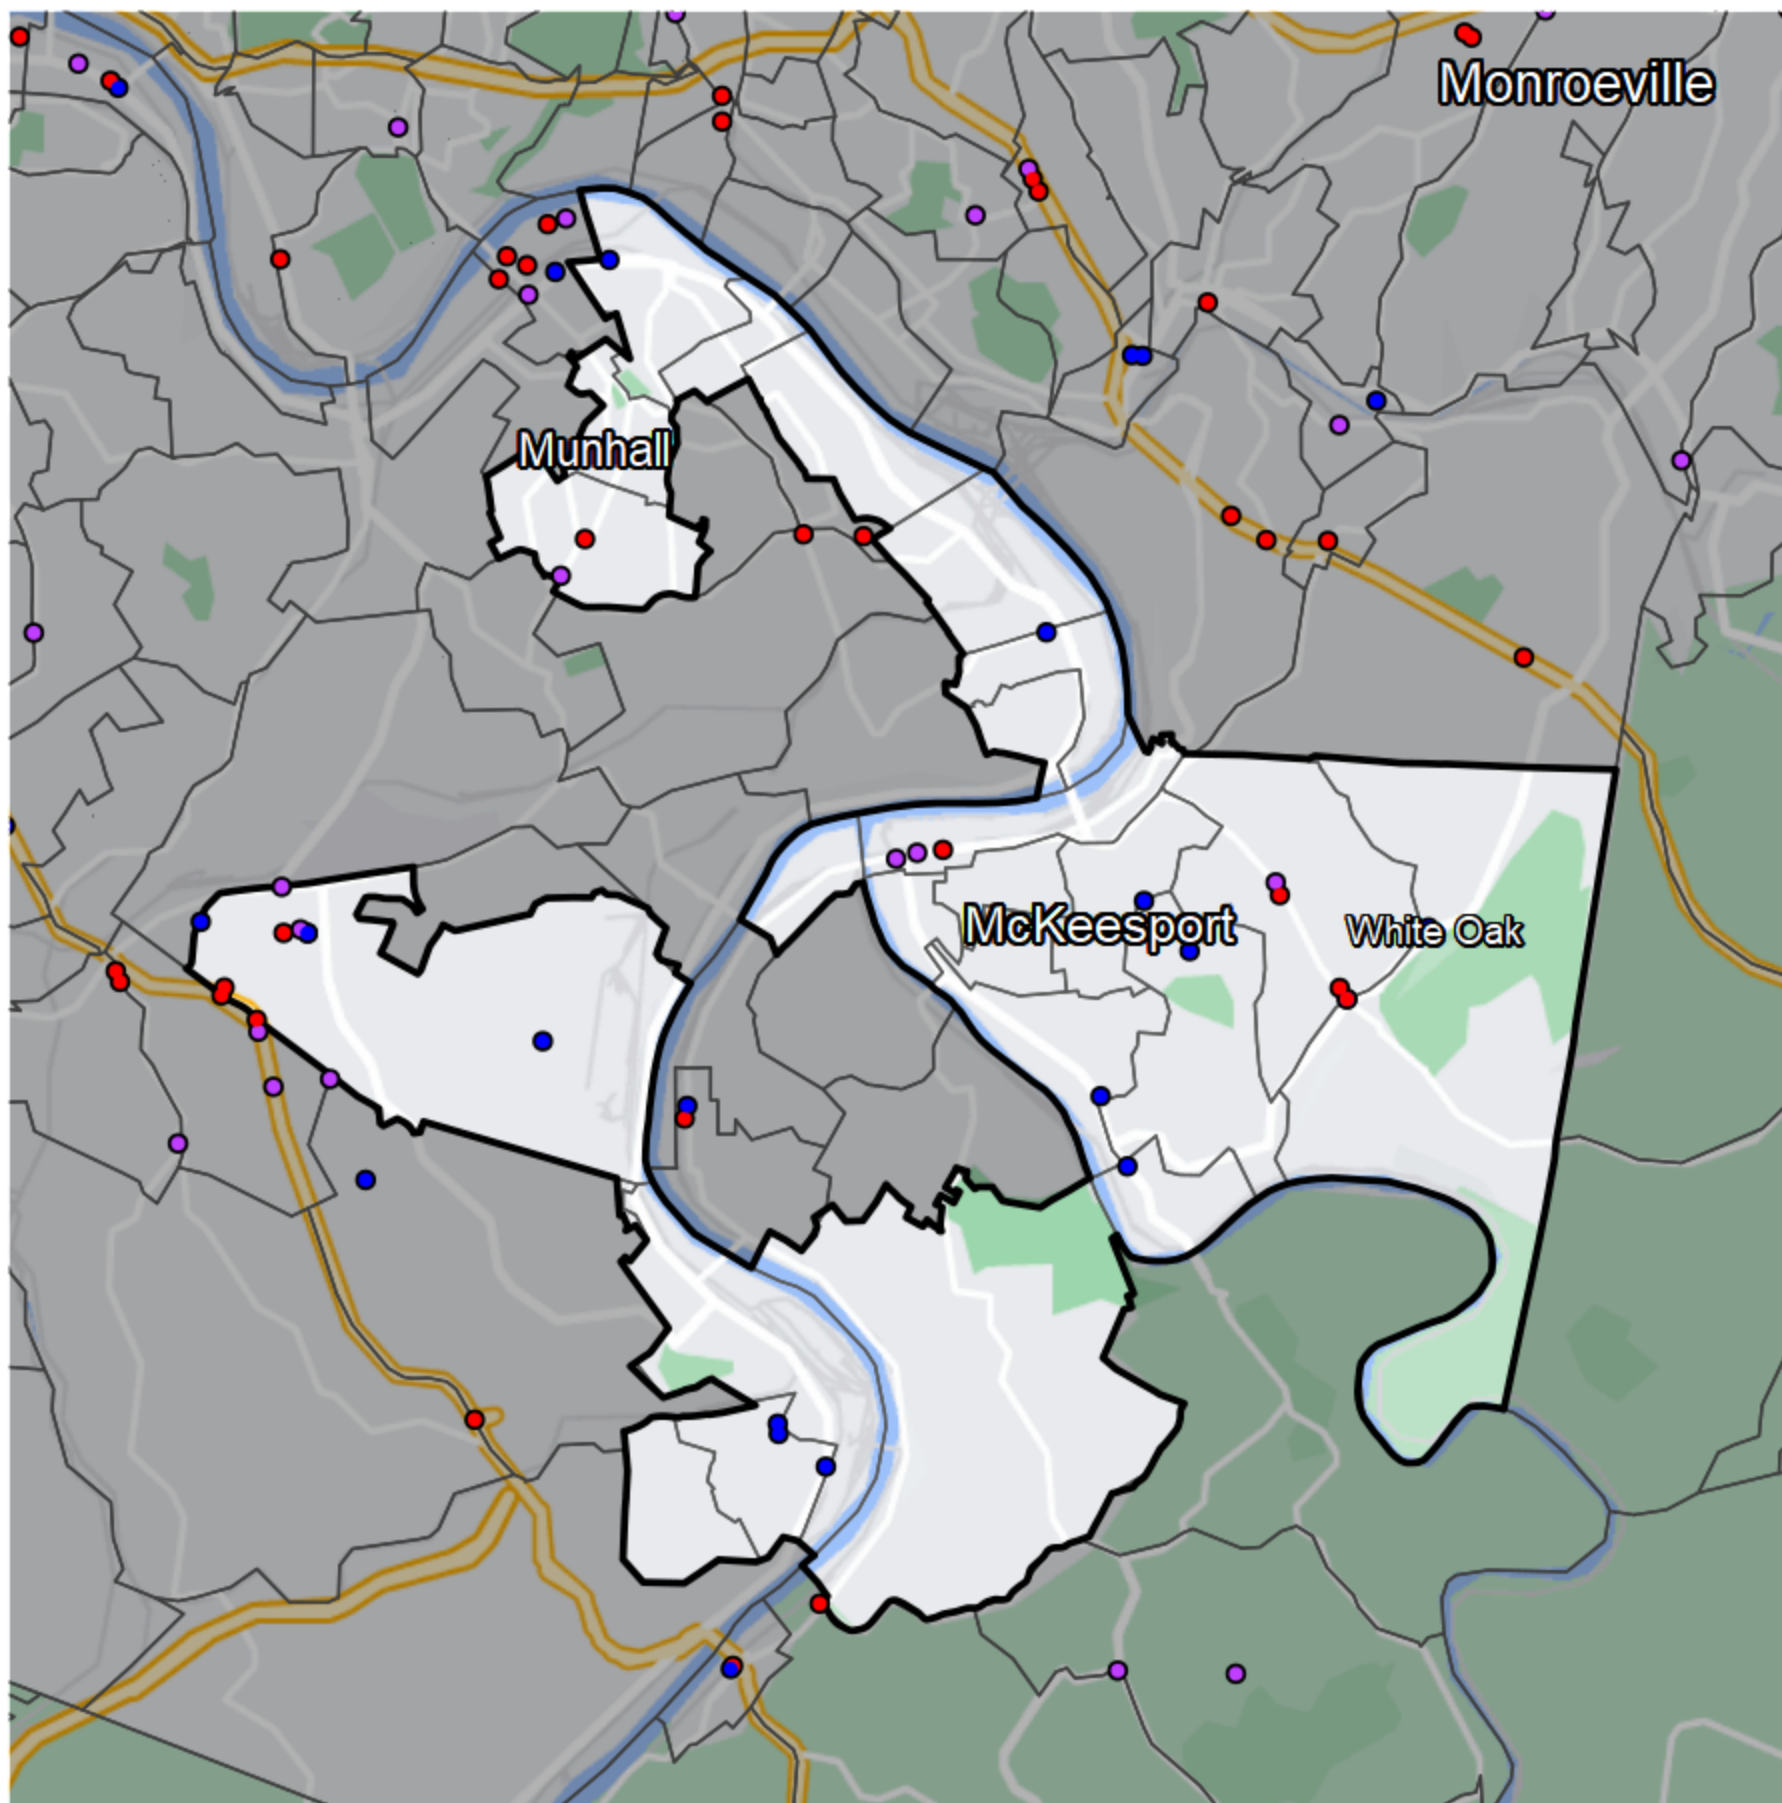

Pennsylvania - State House District 35

Banking Desert

No Branches within 10 Miles of Population Center

Financial Institutions

- Bank: 7
- Bank, Out-of-State: 7
- Credit Union: 15
- Credit Union, Out-of-State: 0