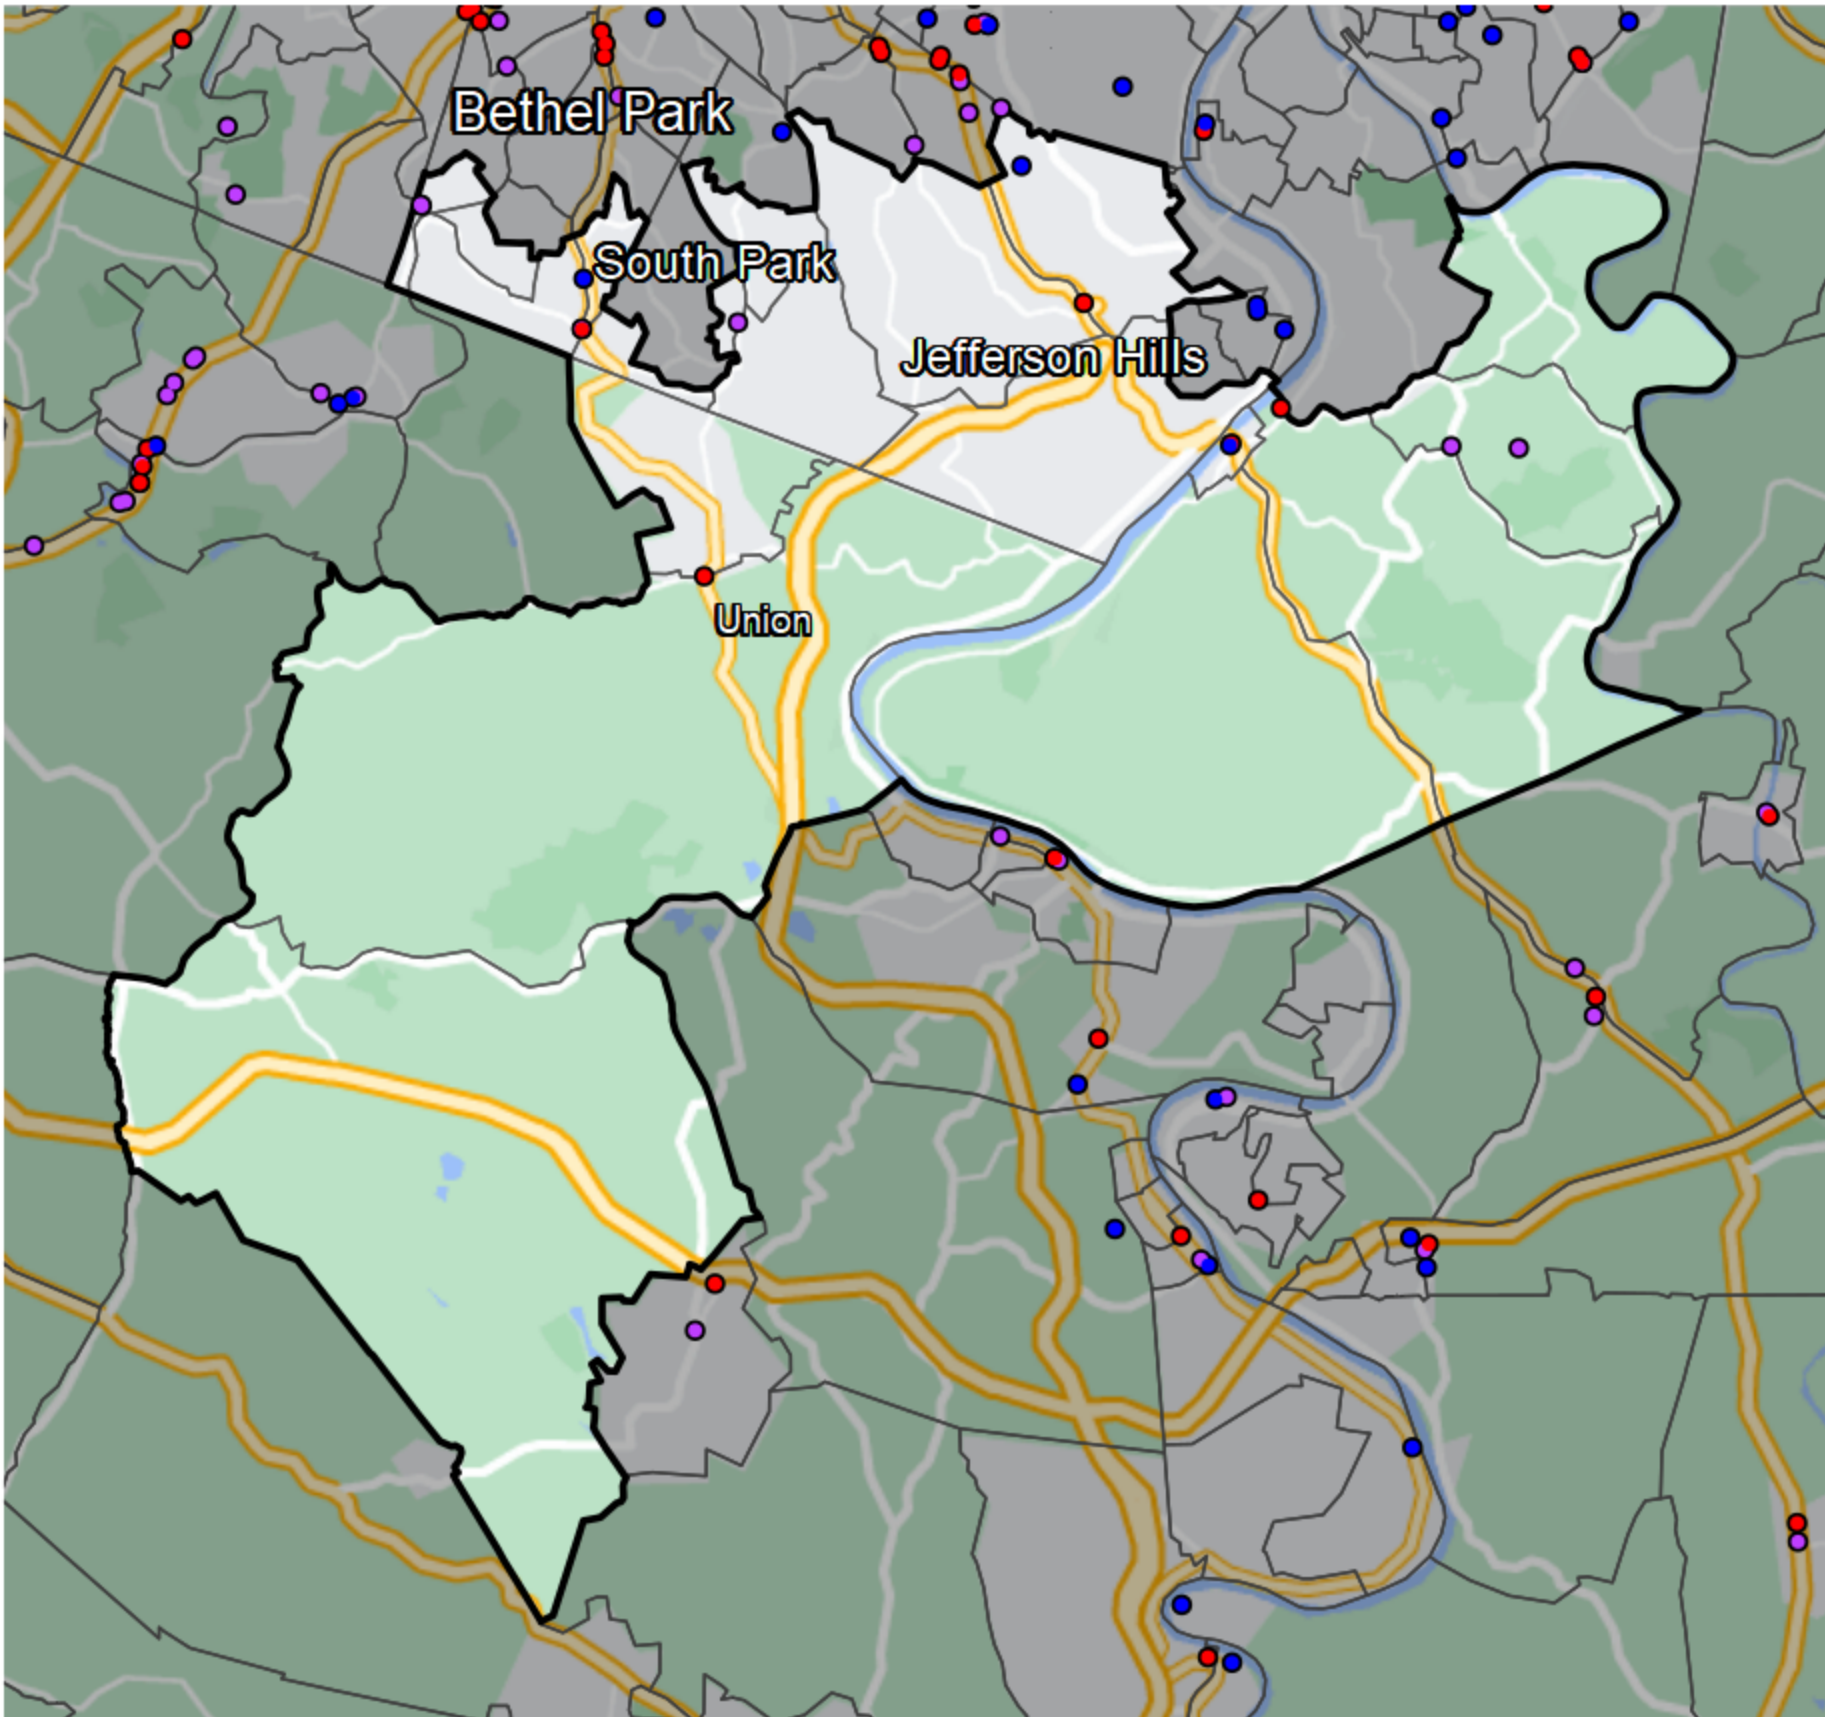

Pennsylvania - State House District 39

Banking Desert

No Branches within 10 Miles of Population Center

Financial Institutions

- Bank: 6
- Bank, Out-of-State: 5
- Credit Union: 3
- Credit Union, Out-of-State: 0