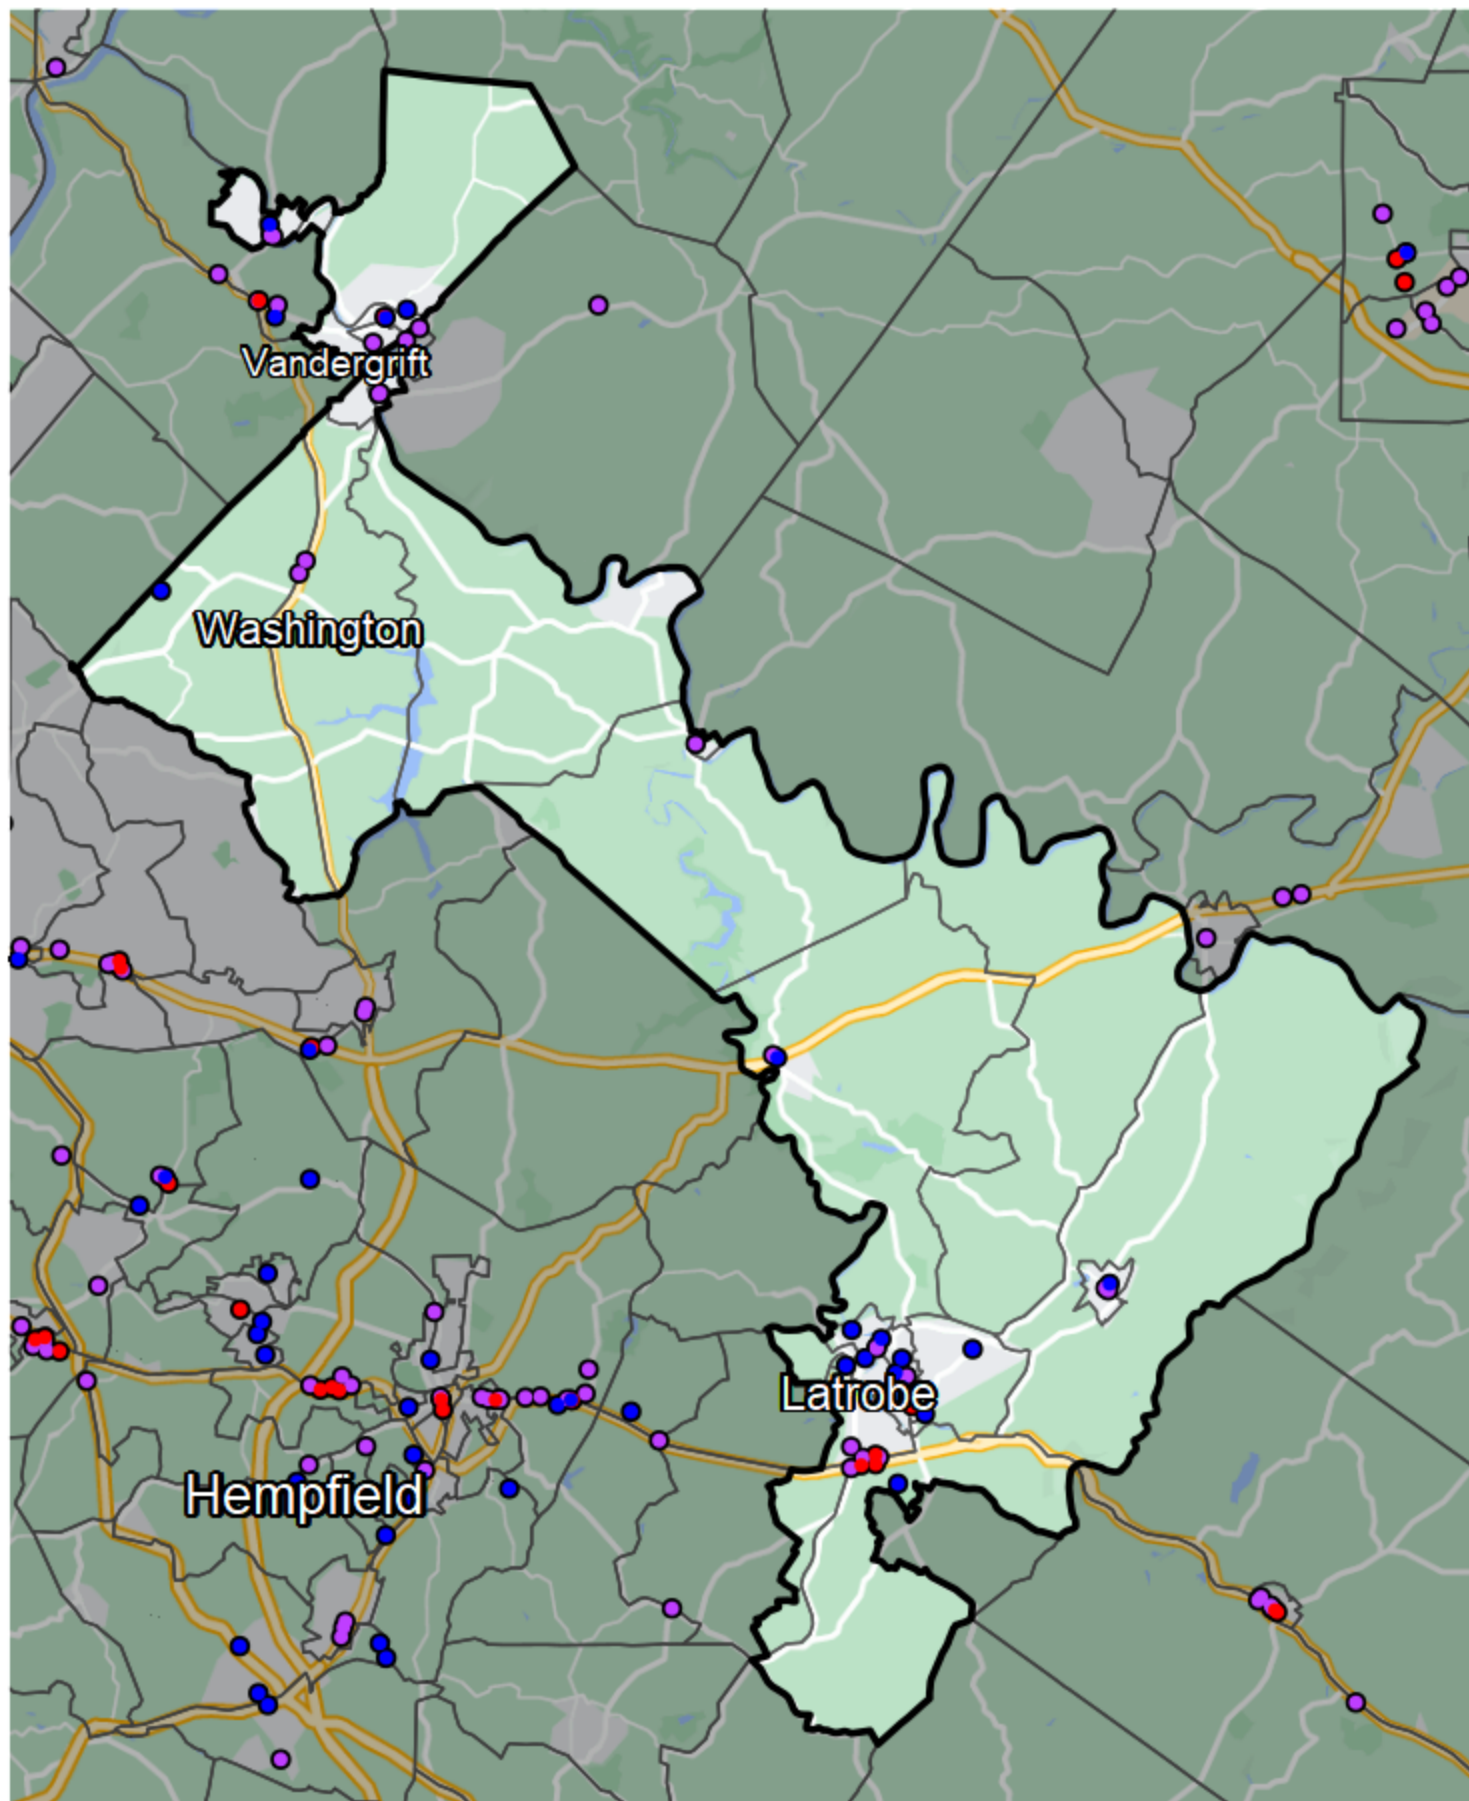

Pennsylvania - State House District 55

Banking Desert

■ No Branches within 10 Miles of Population Center

Financial Institutions

- Bank: 21
- Bank, Out-of-State: 5
- Credit Union: 16
- Credit Union, Out-of-State: 0