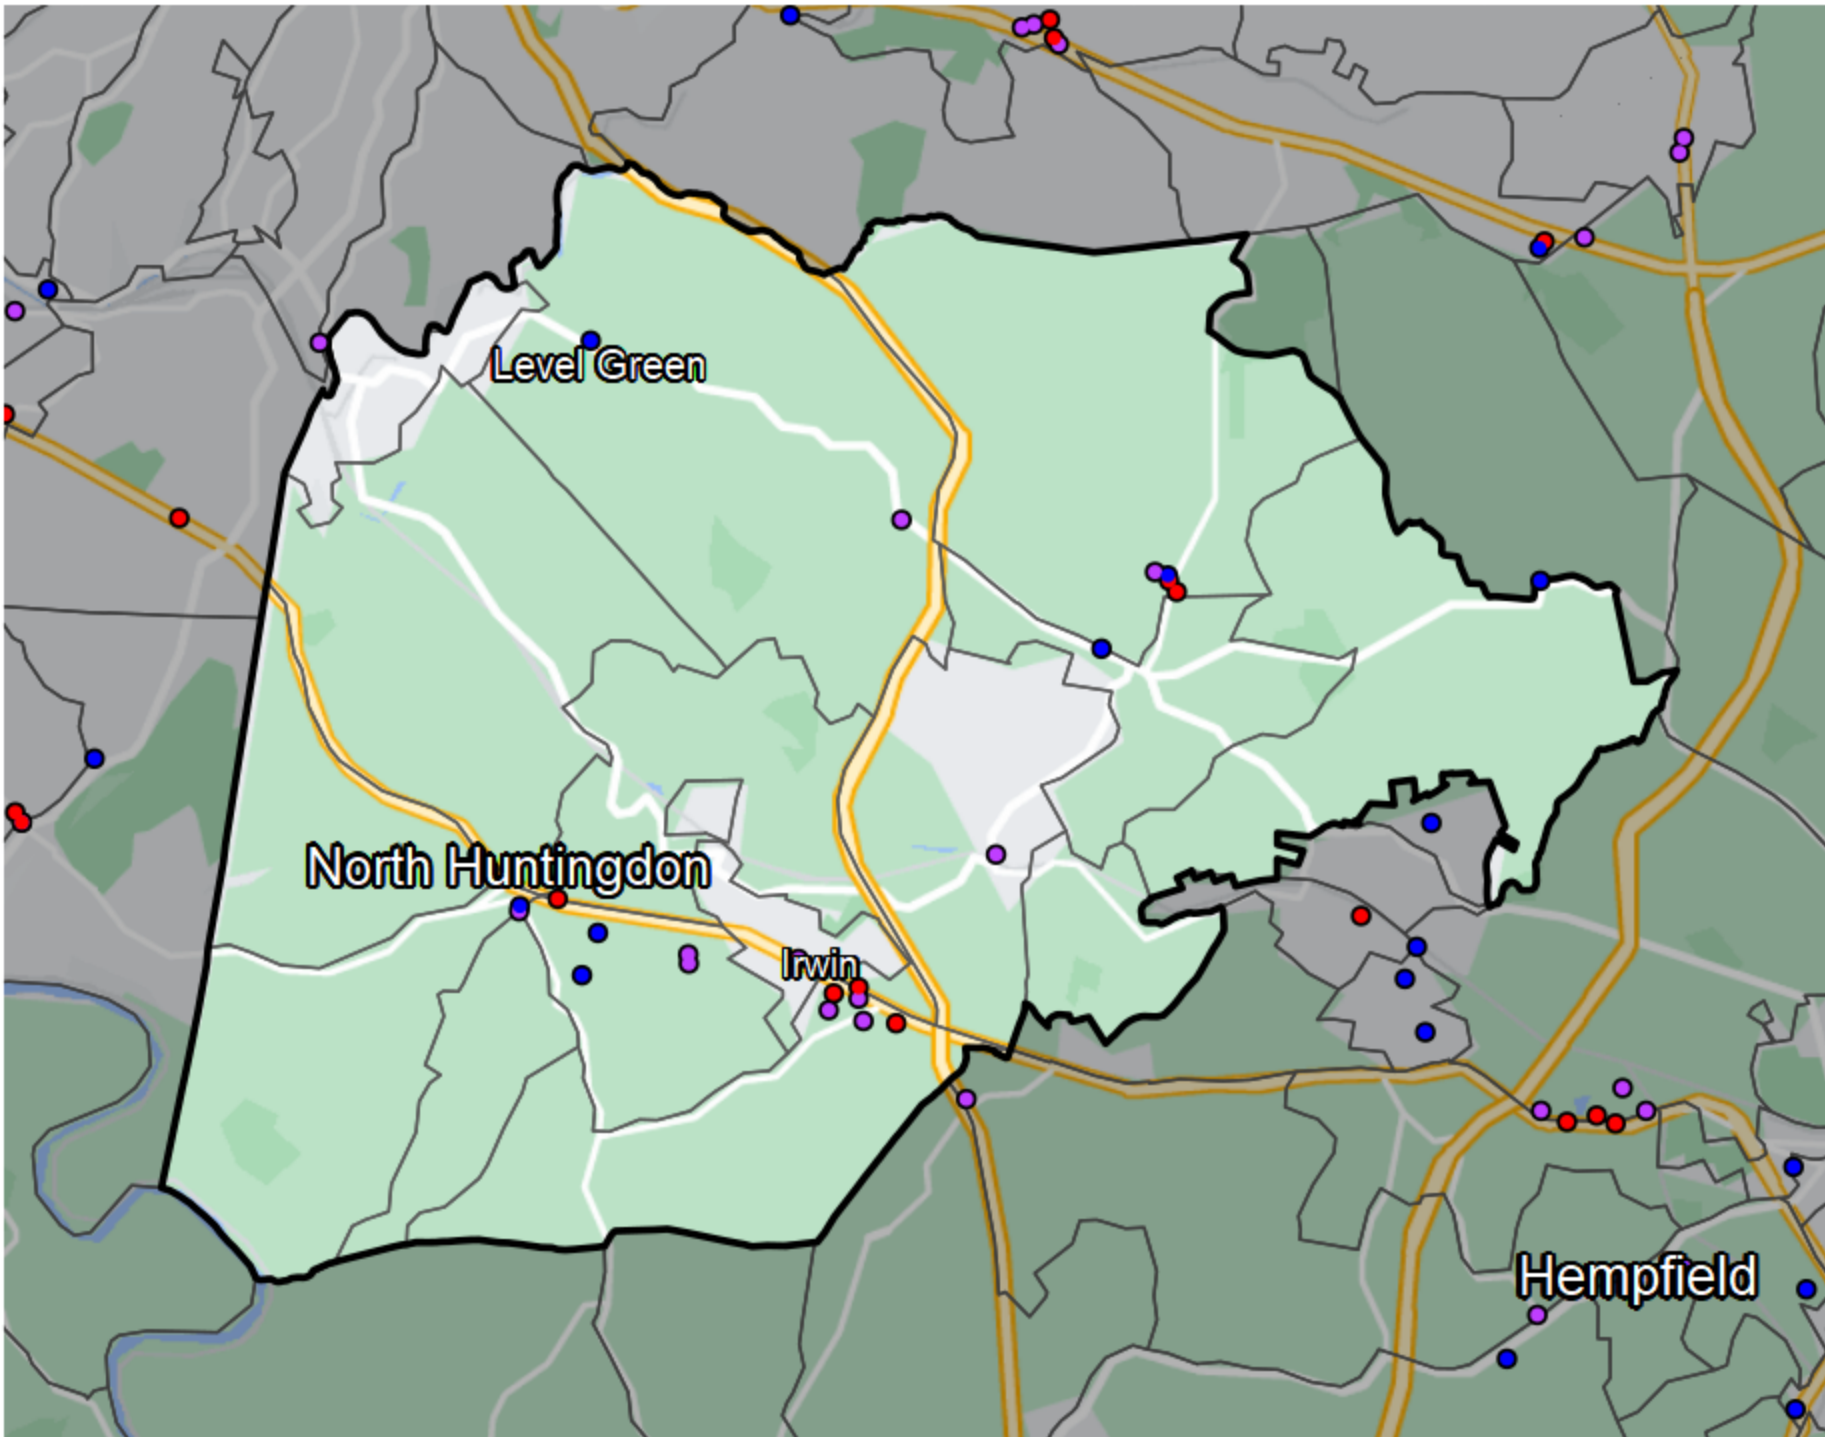

Pennsylvania - State House District 56

Banking Desert
No Branches within 10 Miles of Population Center

Financial Institutions

- Bank: 11
- Bank, Out-of-State: 6
- Credit Union: 8
- Credit Union, Out-of-State: 0

Sources: NCUA, FDIC, UW-Madison Population Lab, CDFI, US Census, Google Maps, CUNA