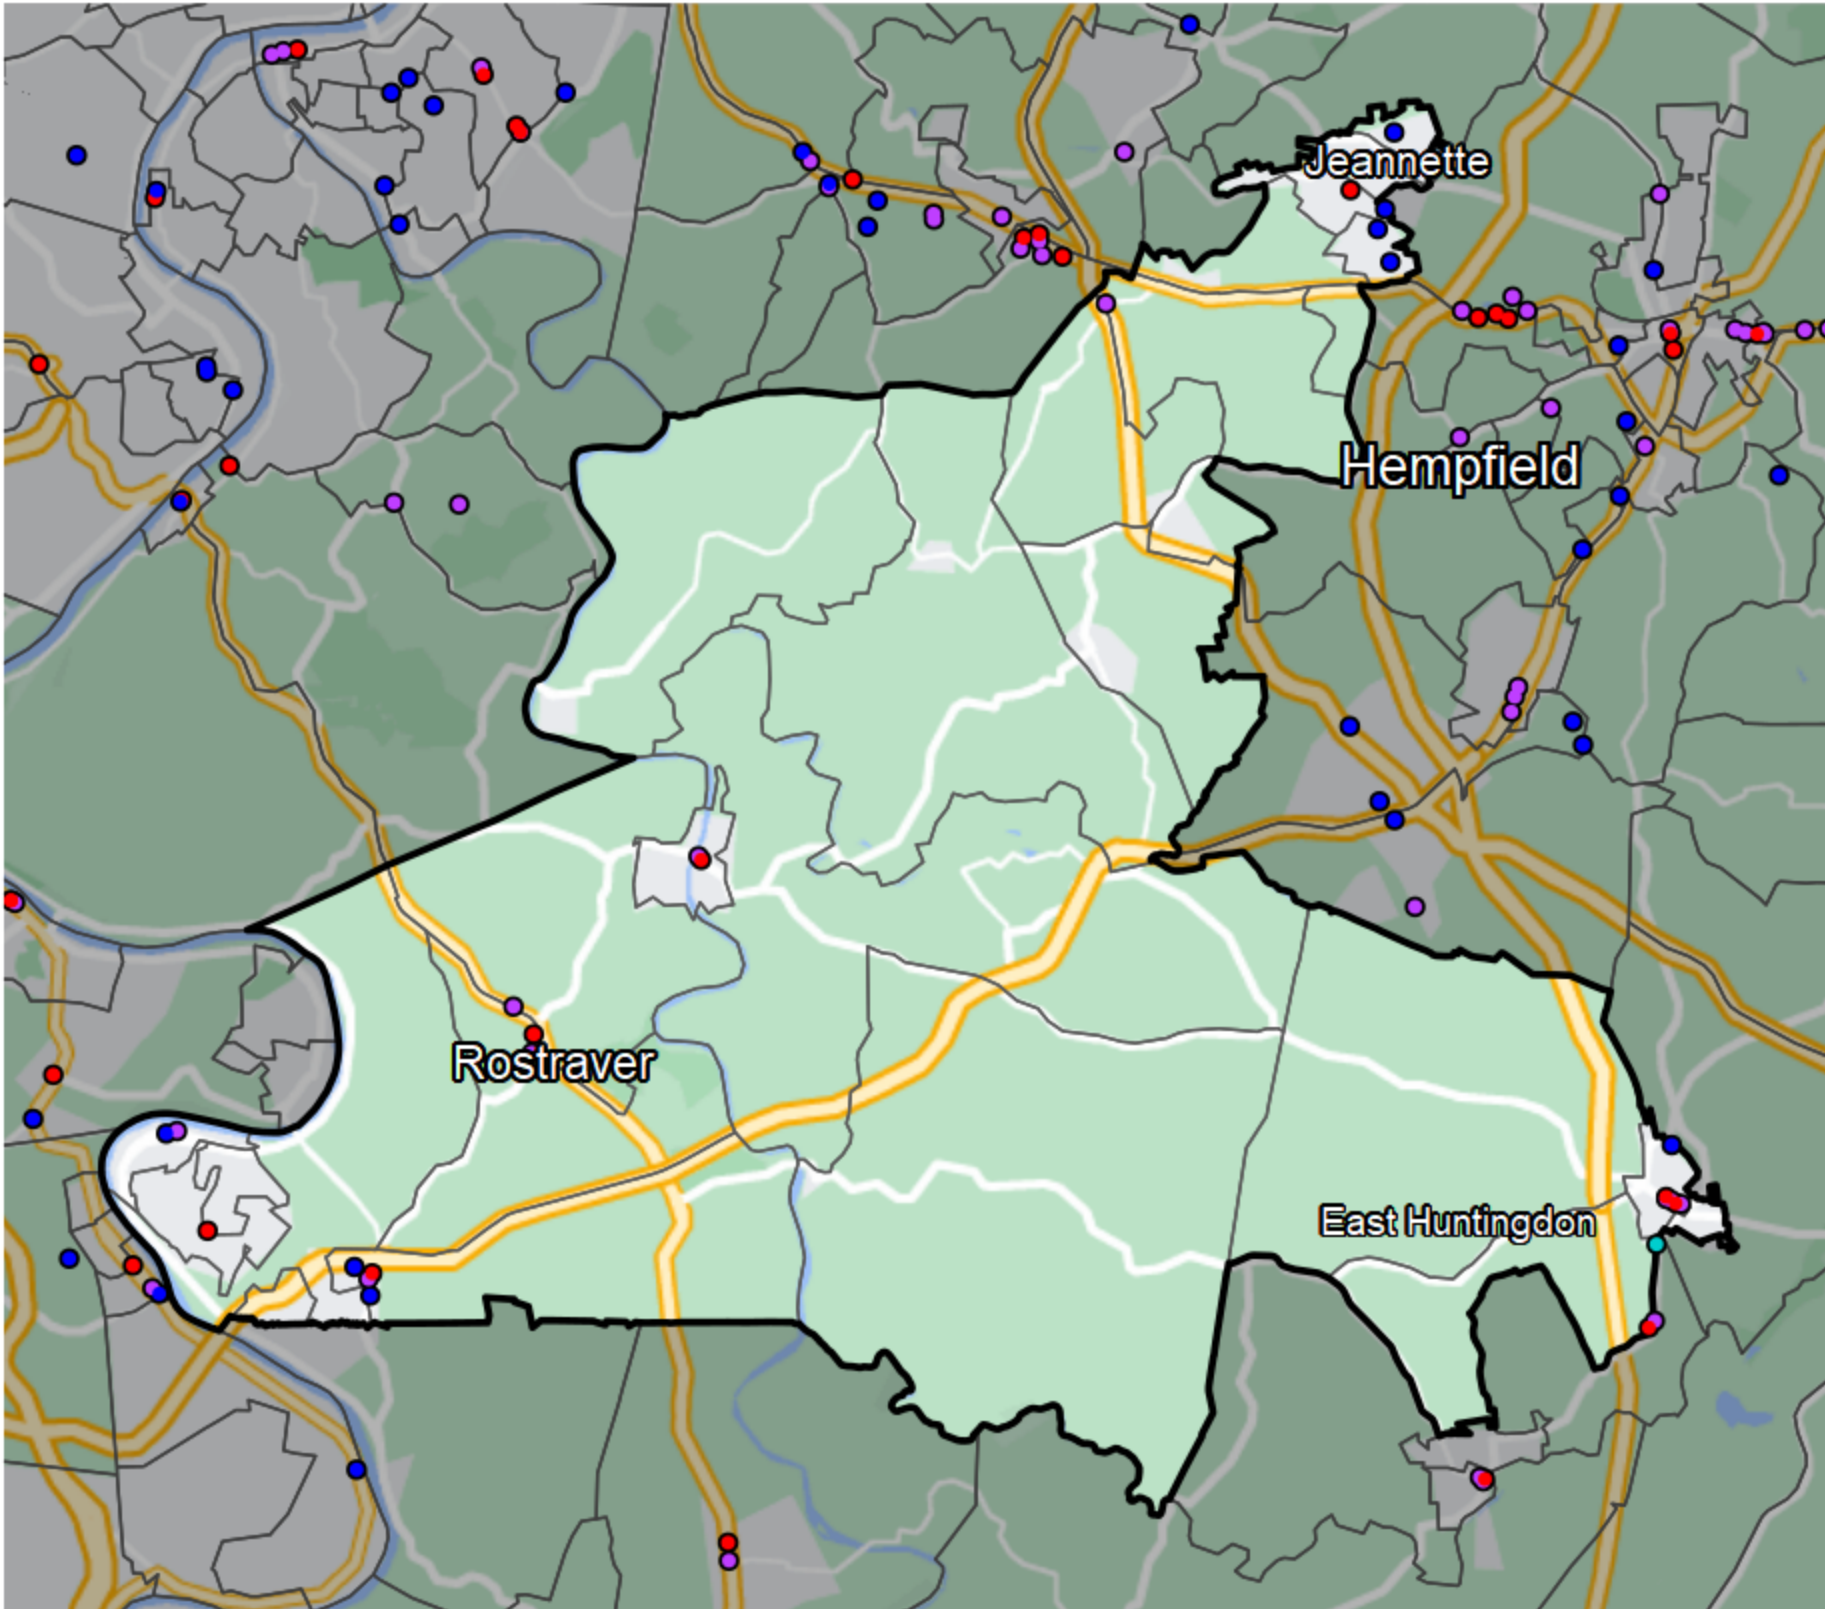

# Pennsylvania - State House District 58

Sources: NCUA, FDIC, UW-Madison Population Lab, CDFI, US Census, Google Maps, CUNA