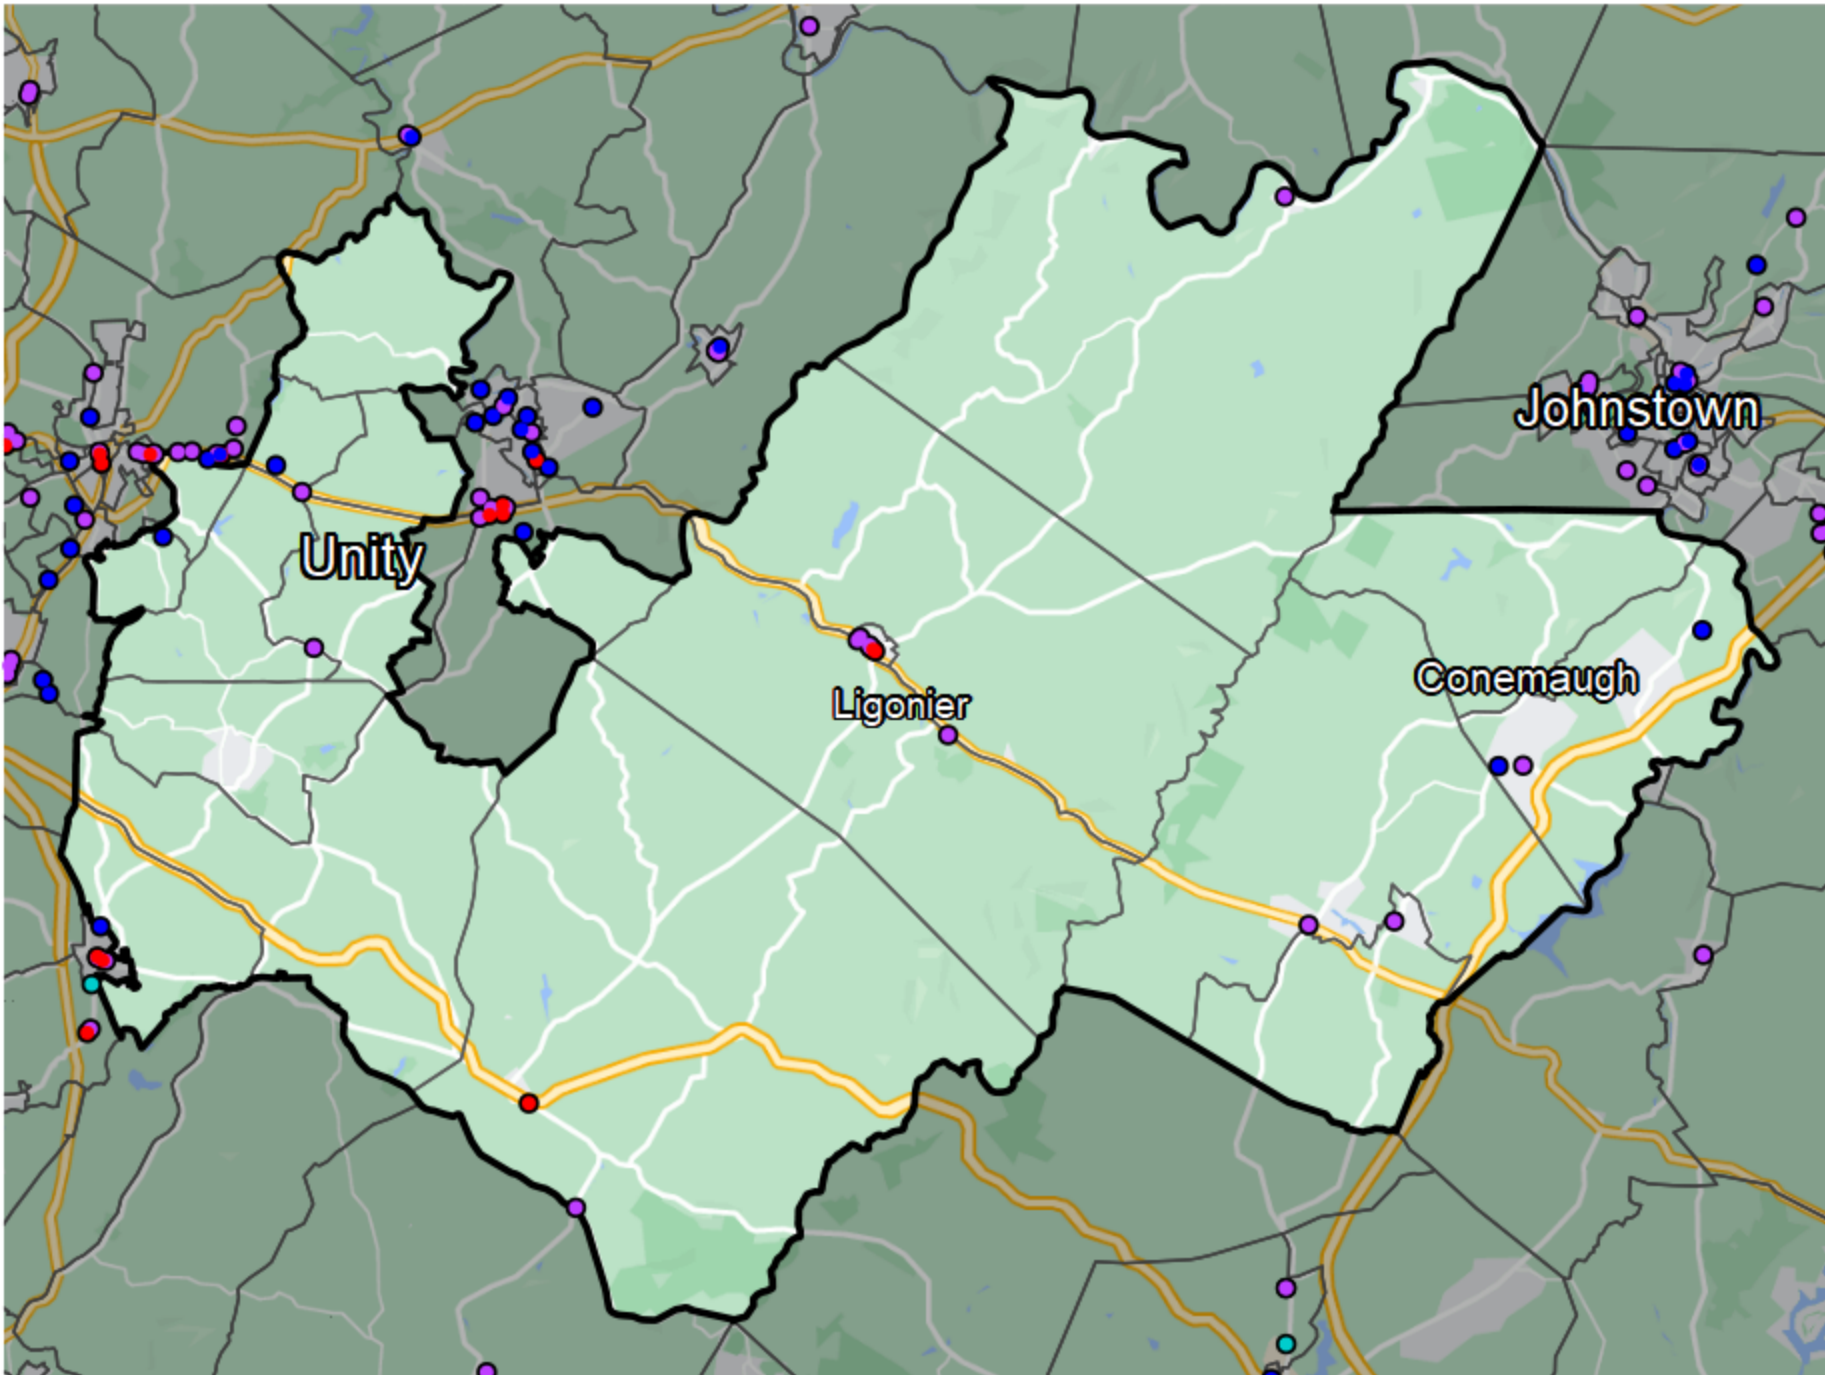

Pennsylvania - State House District 59

Banking Desert
No Branches within 10 Miles
of Population Center

Financial Institutions
Bank: 16
Bank, Out-of-State: 4
Credit Union: 4
Credit Union, Out-of-State: 0

Sources: NCUA, FDIC, UW-Madison Population Lab, CDFI, US Census, Google Maps, CUNA