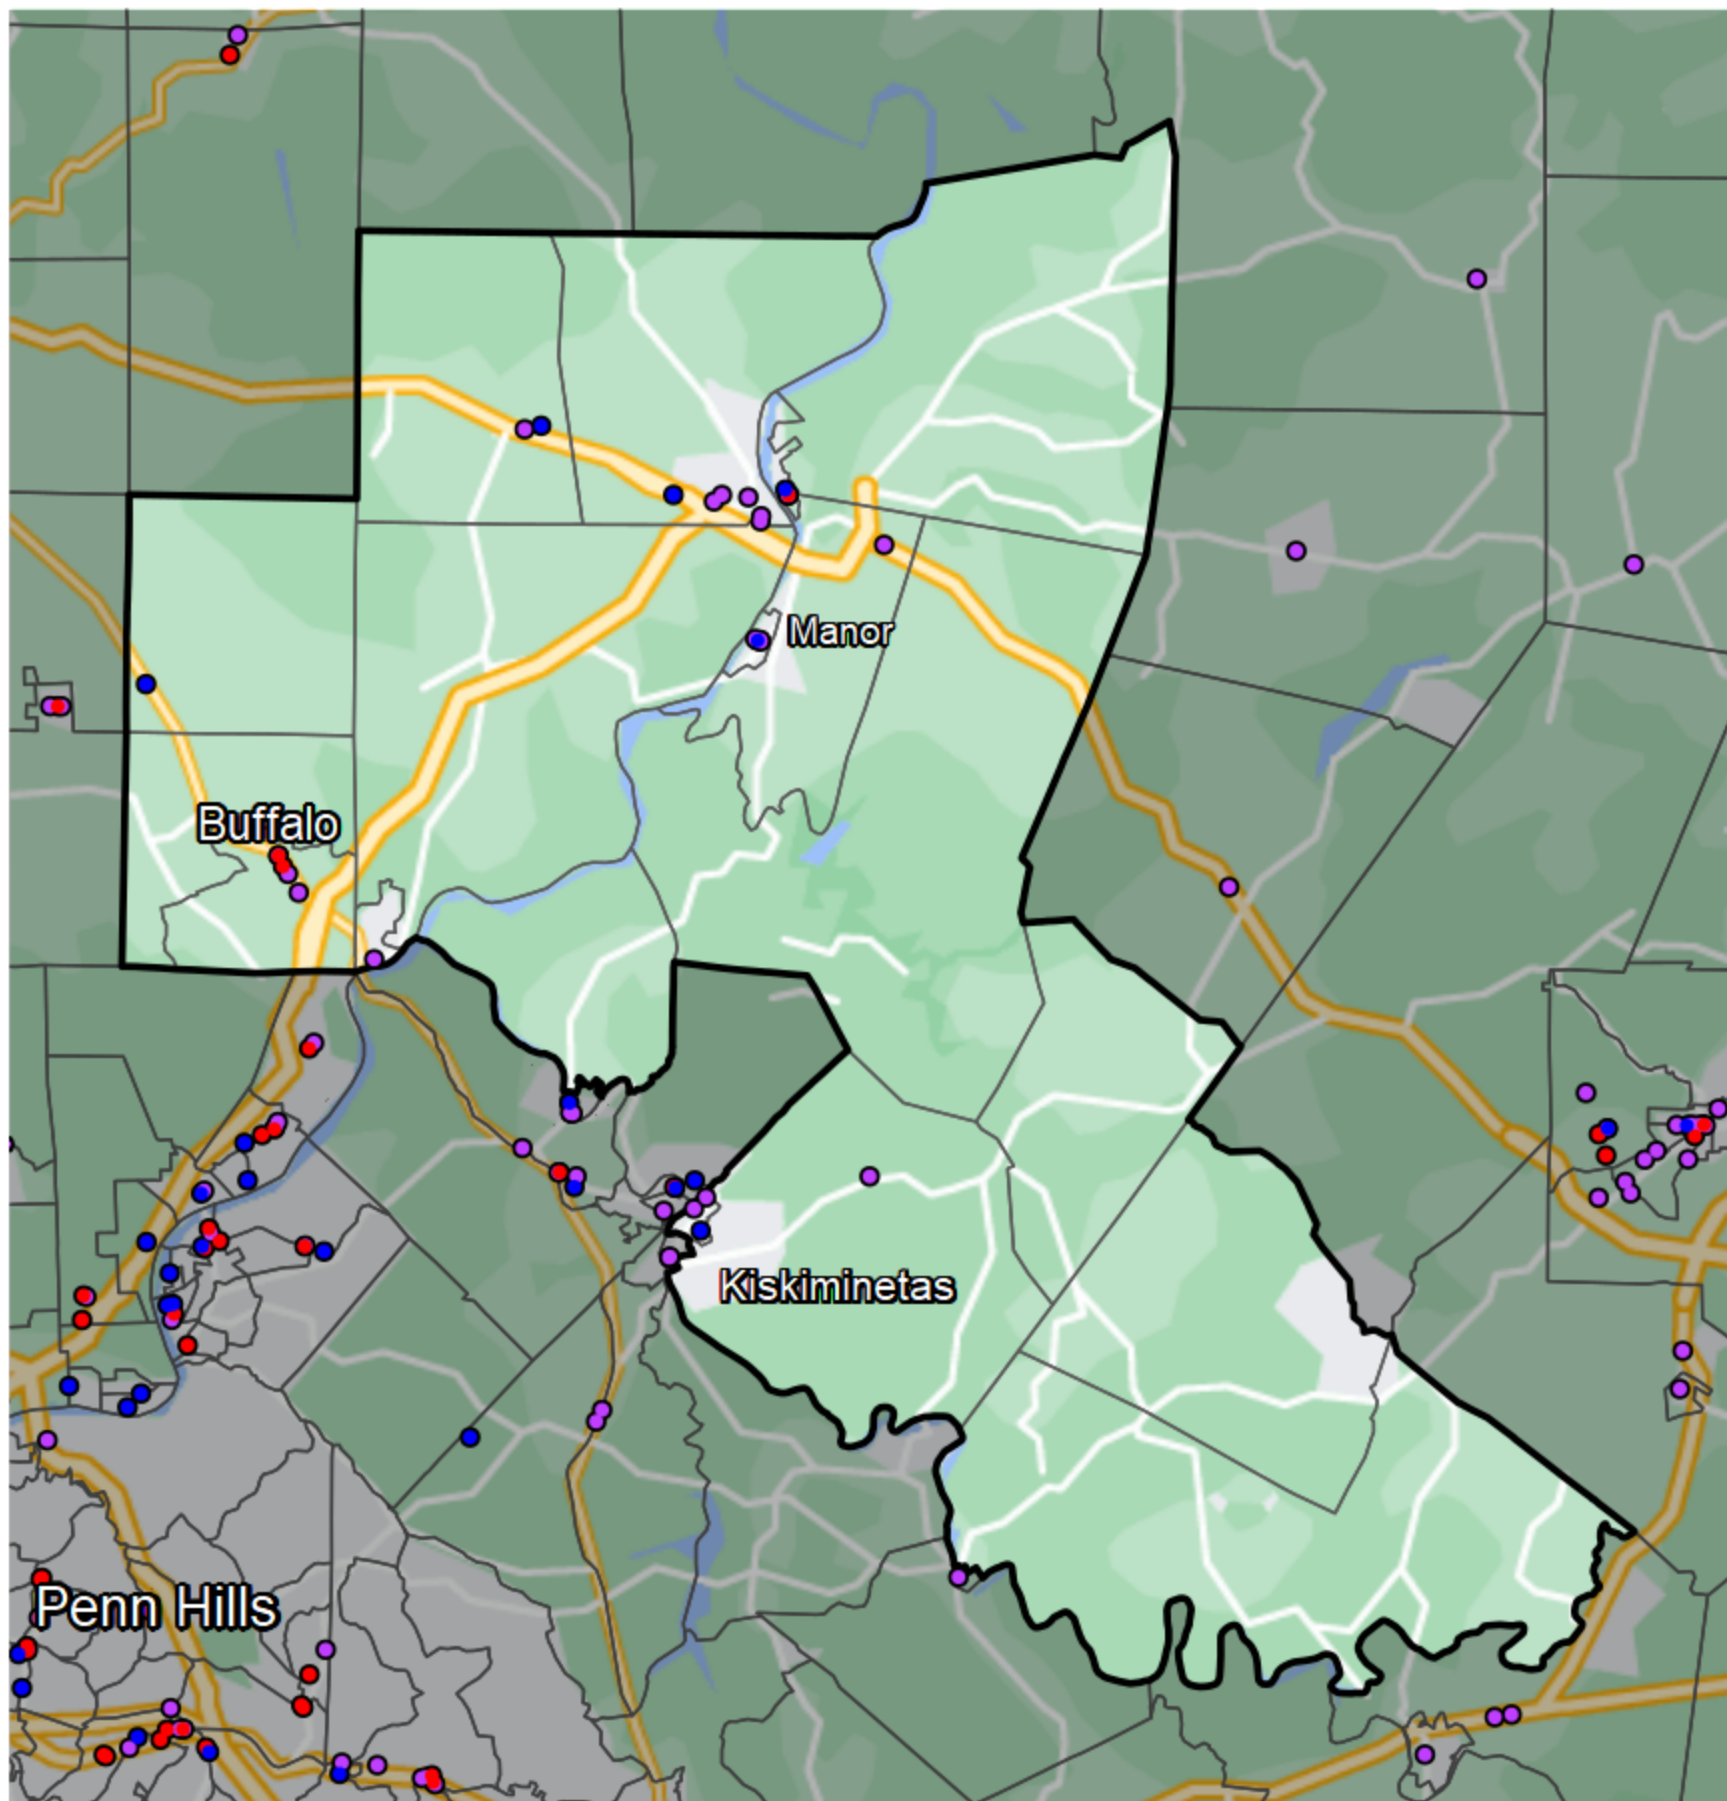

Pennsylvania - State House District 60

Banking Desert

No Branches within 10 Miles of Population Center

Financial Institutions

- Bank: 19
- Bank, Out-of-State: 3
- Credit Union: 6
- Credit Union, Out-of-State: 0