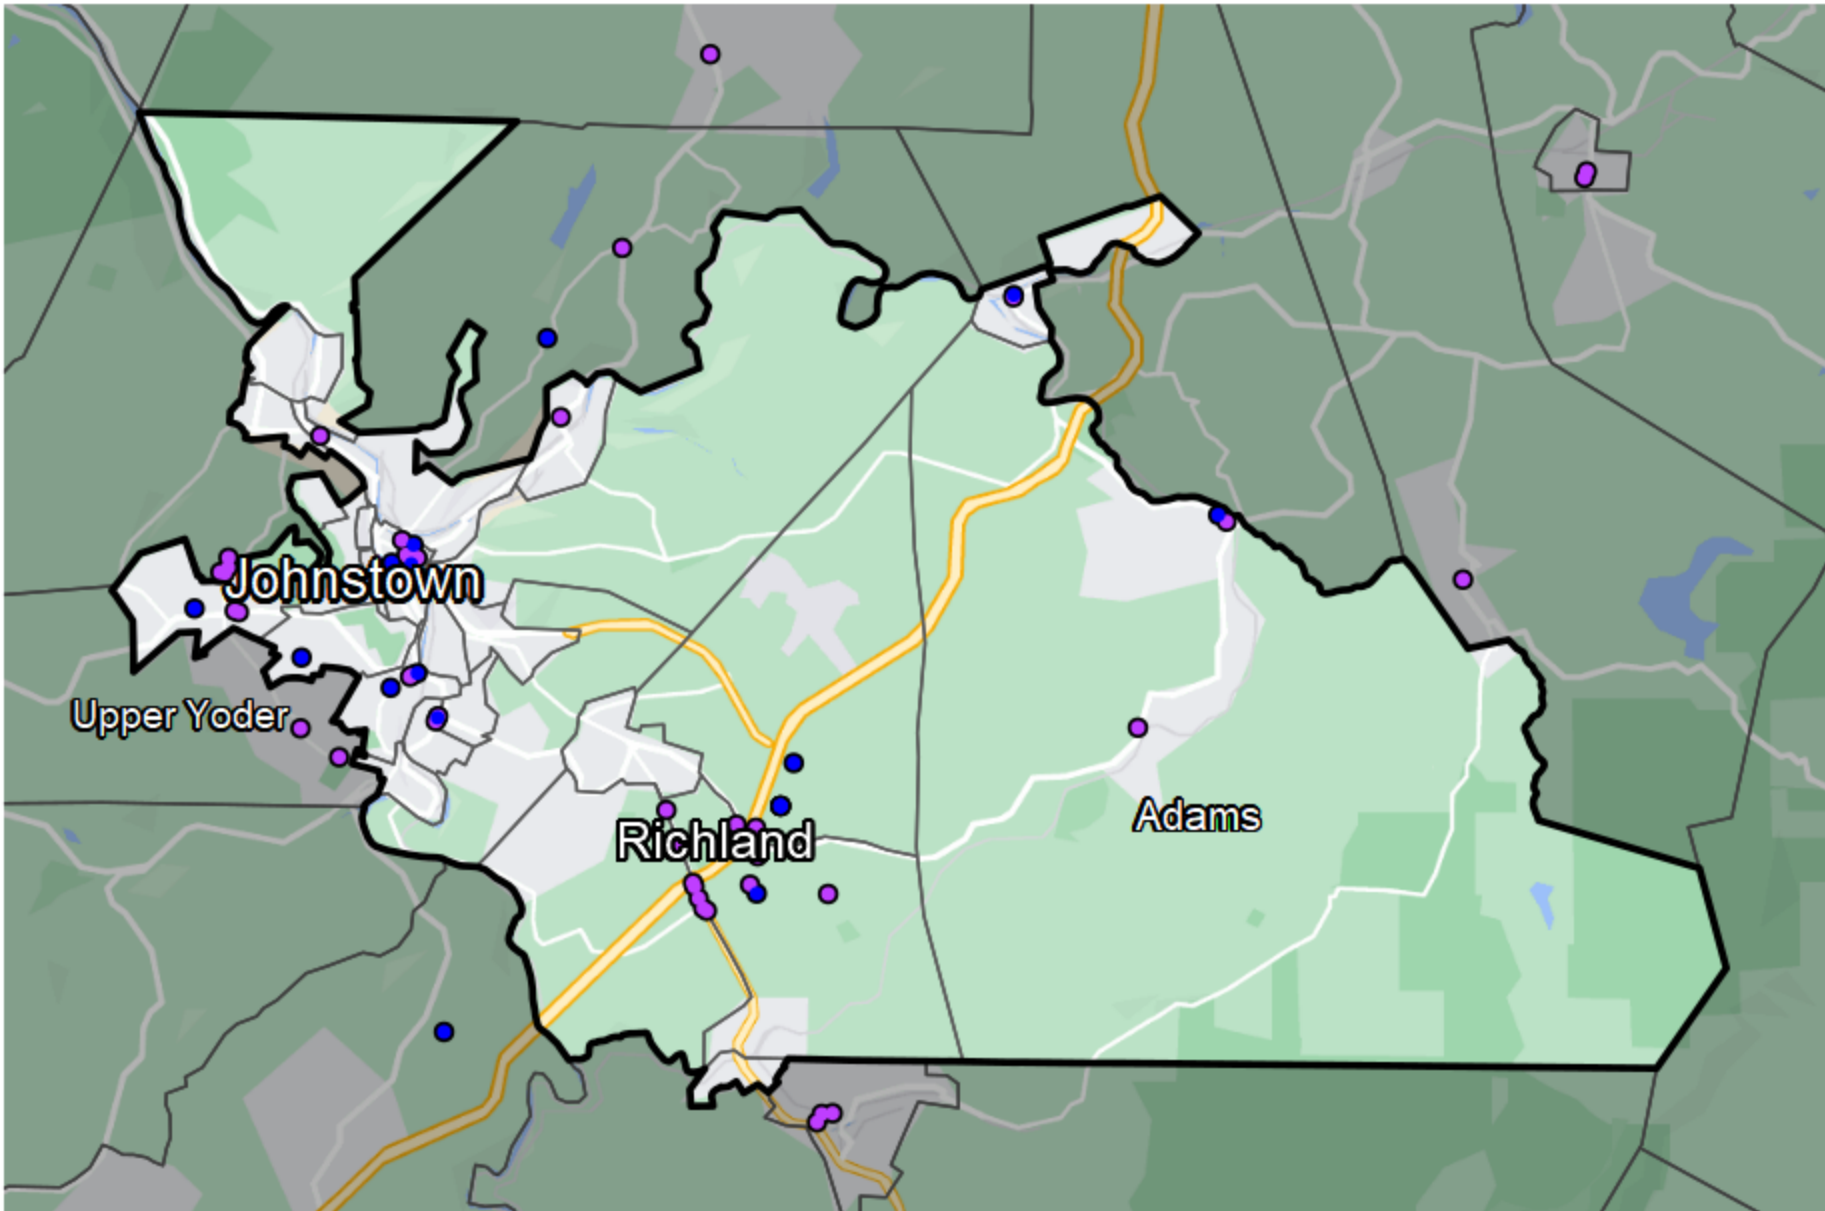

Pennsylvania - State House District 71

Banking Desert
No Branches within 10 Miles of Population Center

Financial Institutions
Bank: 30
Bank, Out-of-State: 0
Credit Union: 16
Credit Union, Out-of-State: 0

Sources: NCUA, FDIC, UW-Madison Population Lab, CDFI, US Census, Google Maps, CUNA