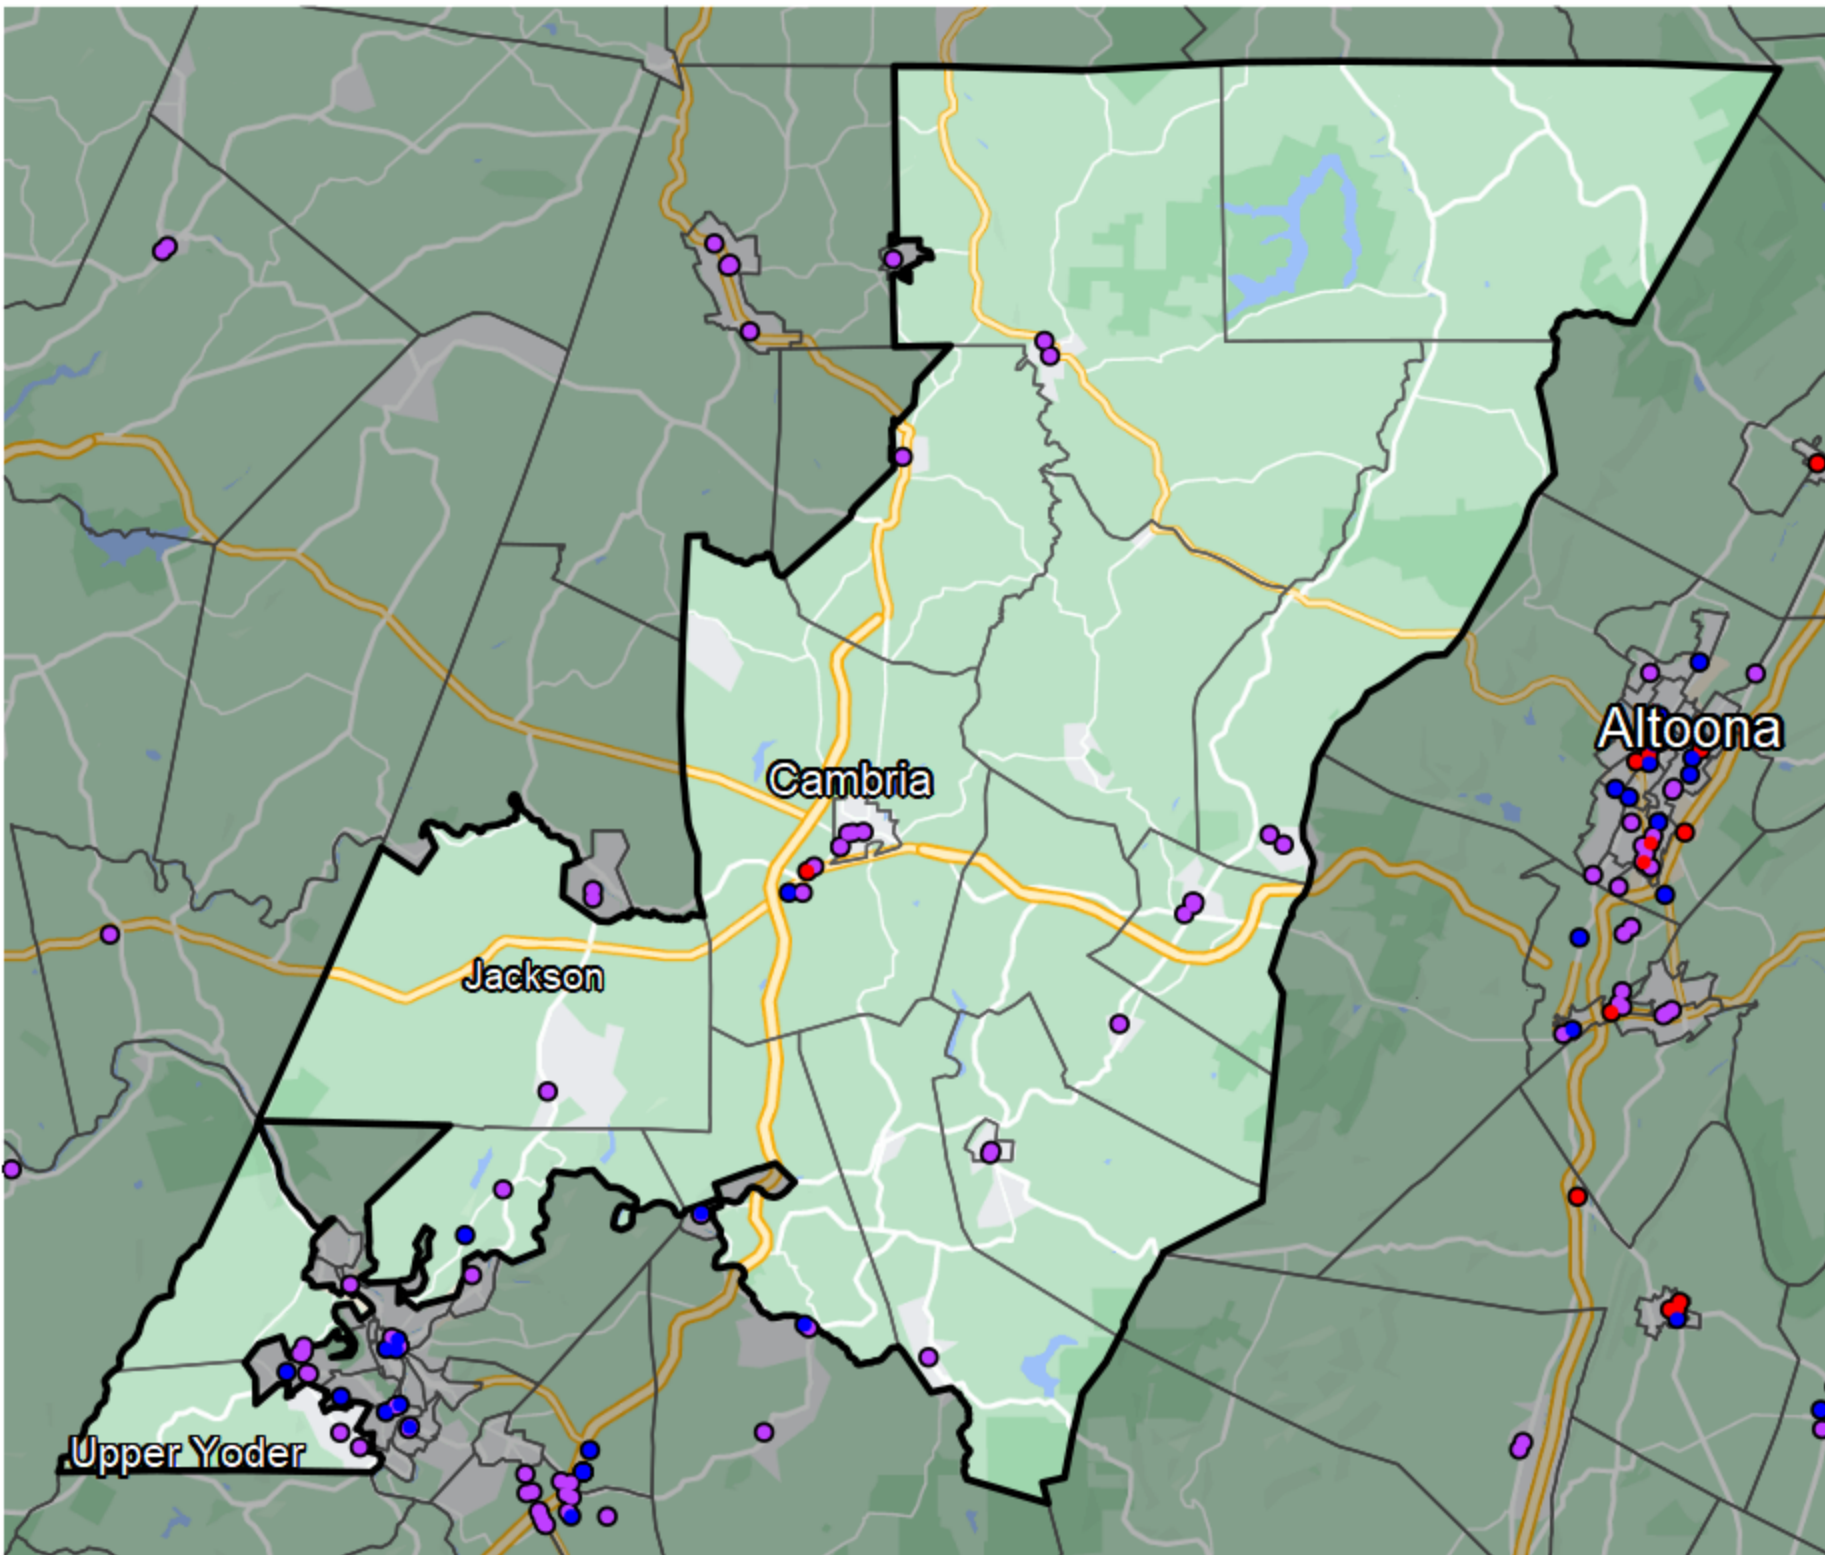

Pennsylvania - State House District 72

Banking Desert
No Branches within 10 Miles of Population Center

Financial Institutions

- Bank: 28
- Bank, Out-of-State: 1
- Credit Union: 2
- Credit Union, Out-of-State: 0

Sources: NCUA, FDIC, UW-Madison Population Lab, CDFI, US Census, Google Maps, CUNA