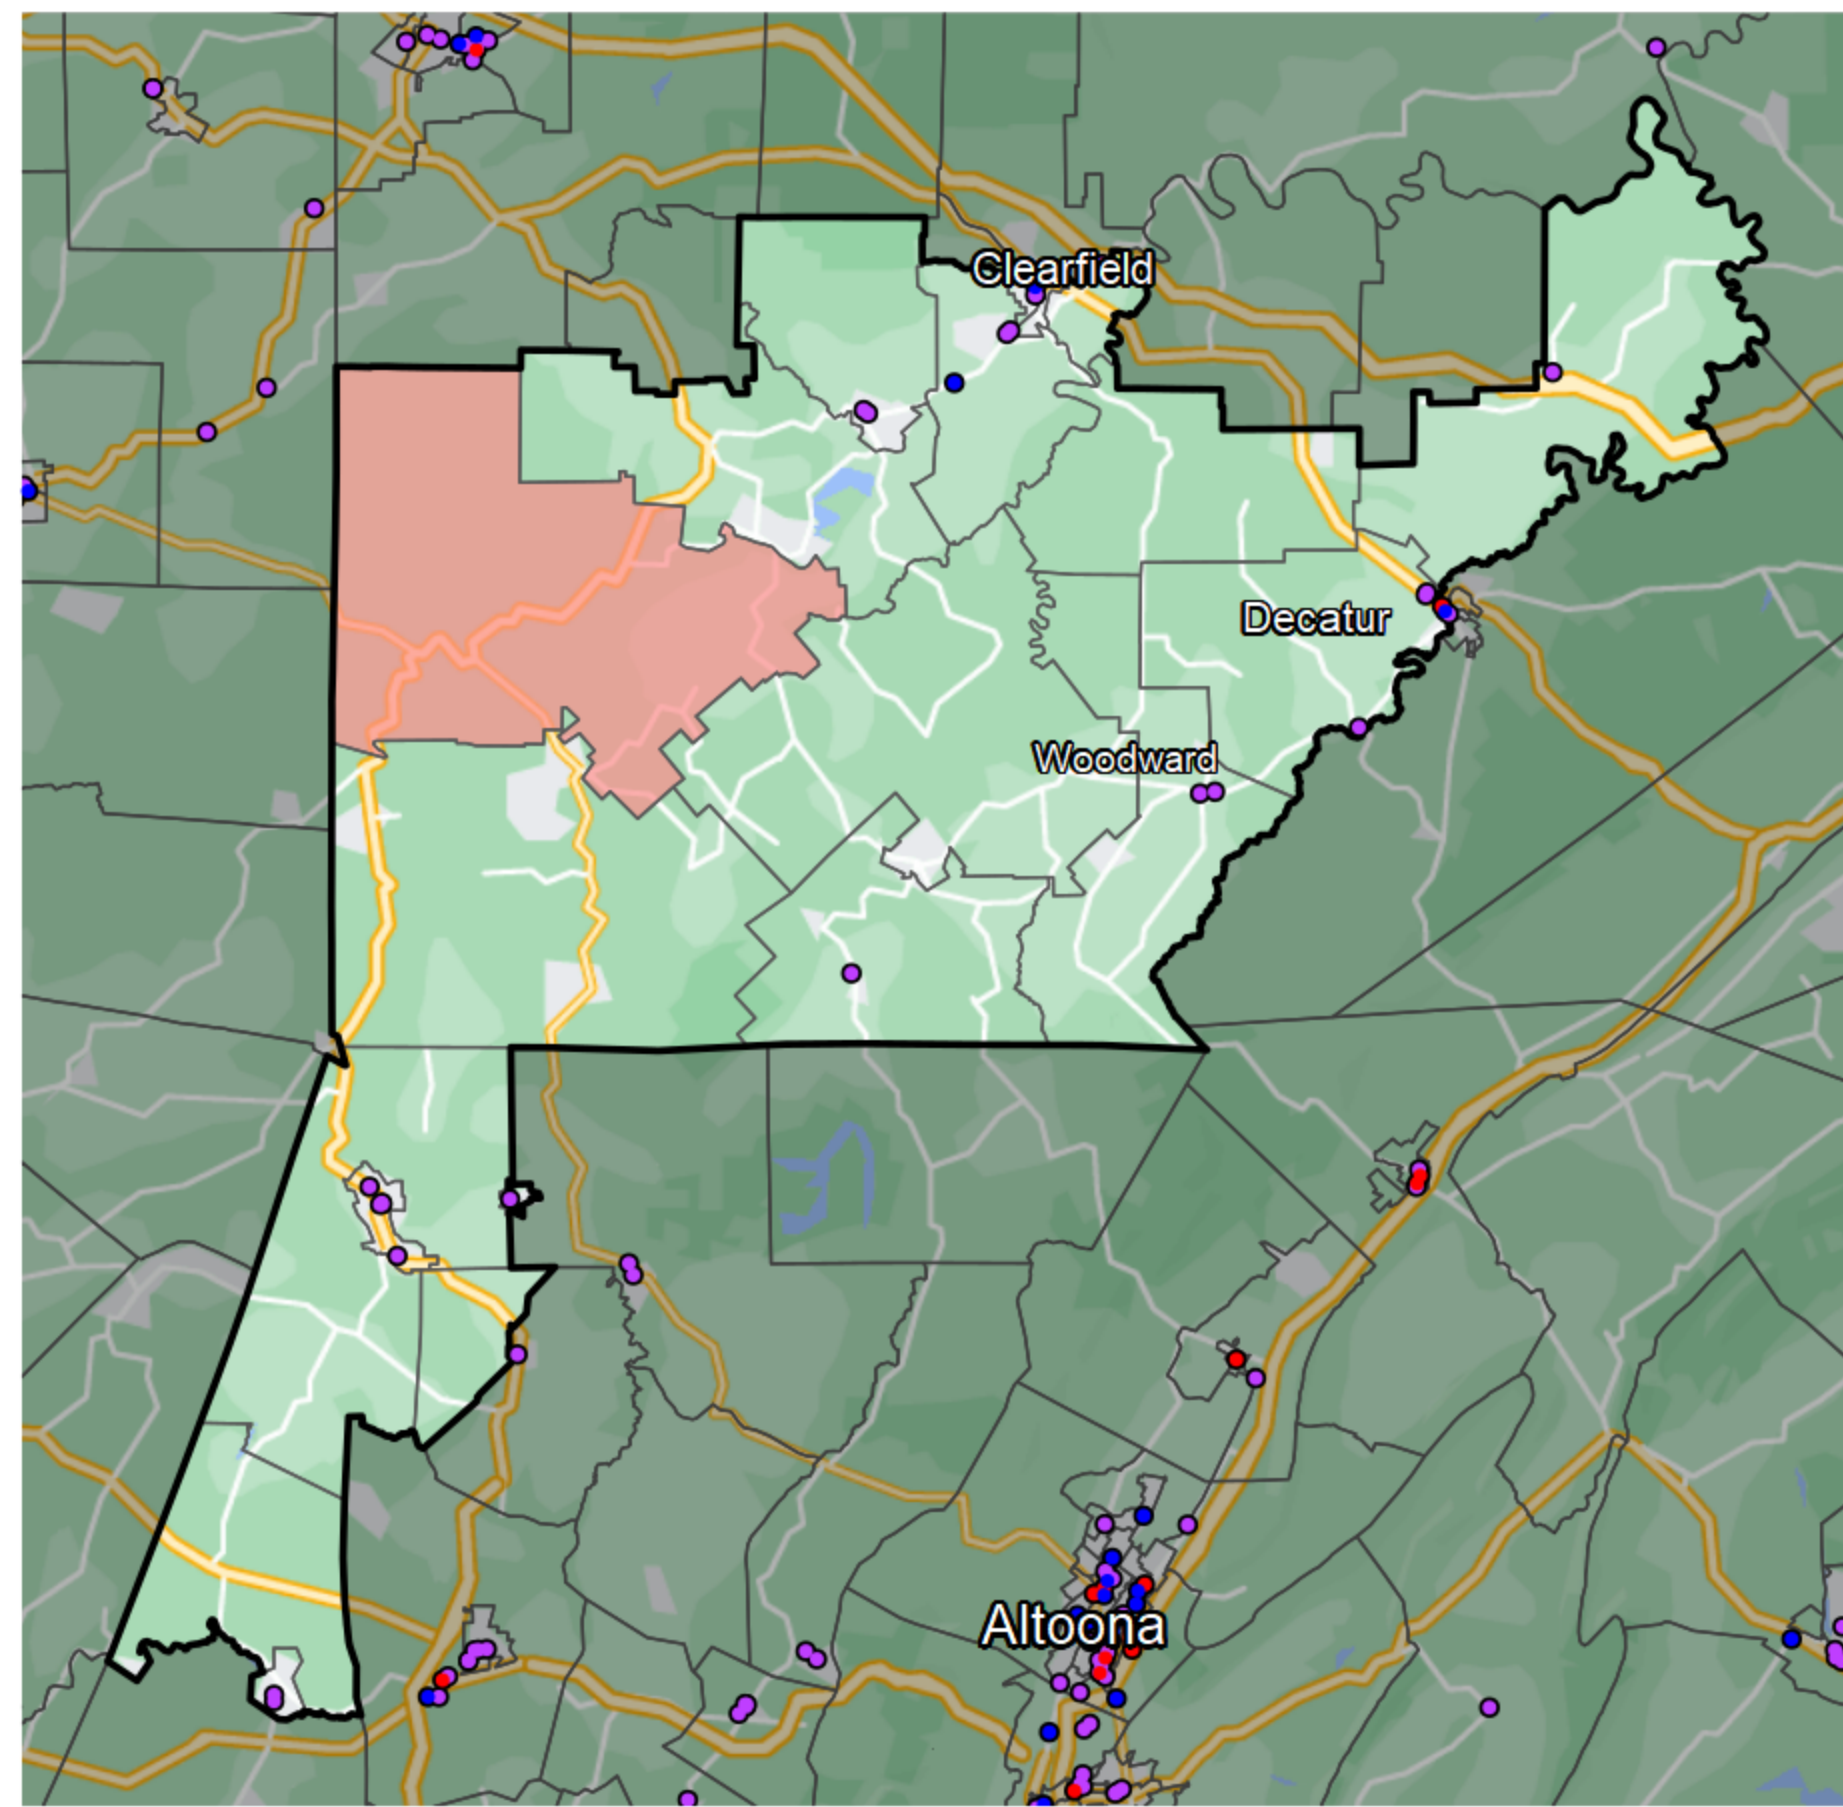

# Pennsylvania - State House District 73

- Banking Desert**
- No Branches within 10 Miles of Population Center
- Financial Institutions**
- Bank: 23
  - Bank, Out-of-State: 0
  - Credit Union: 2
  - Credit Union, Out-of-State: 0