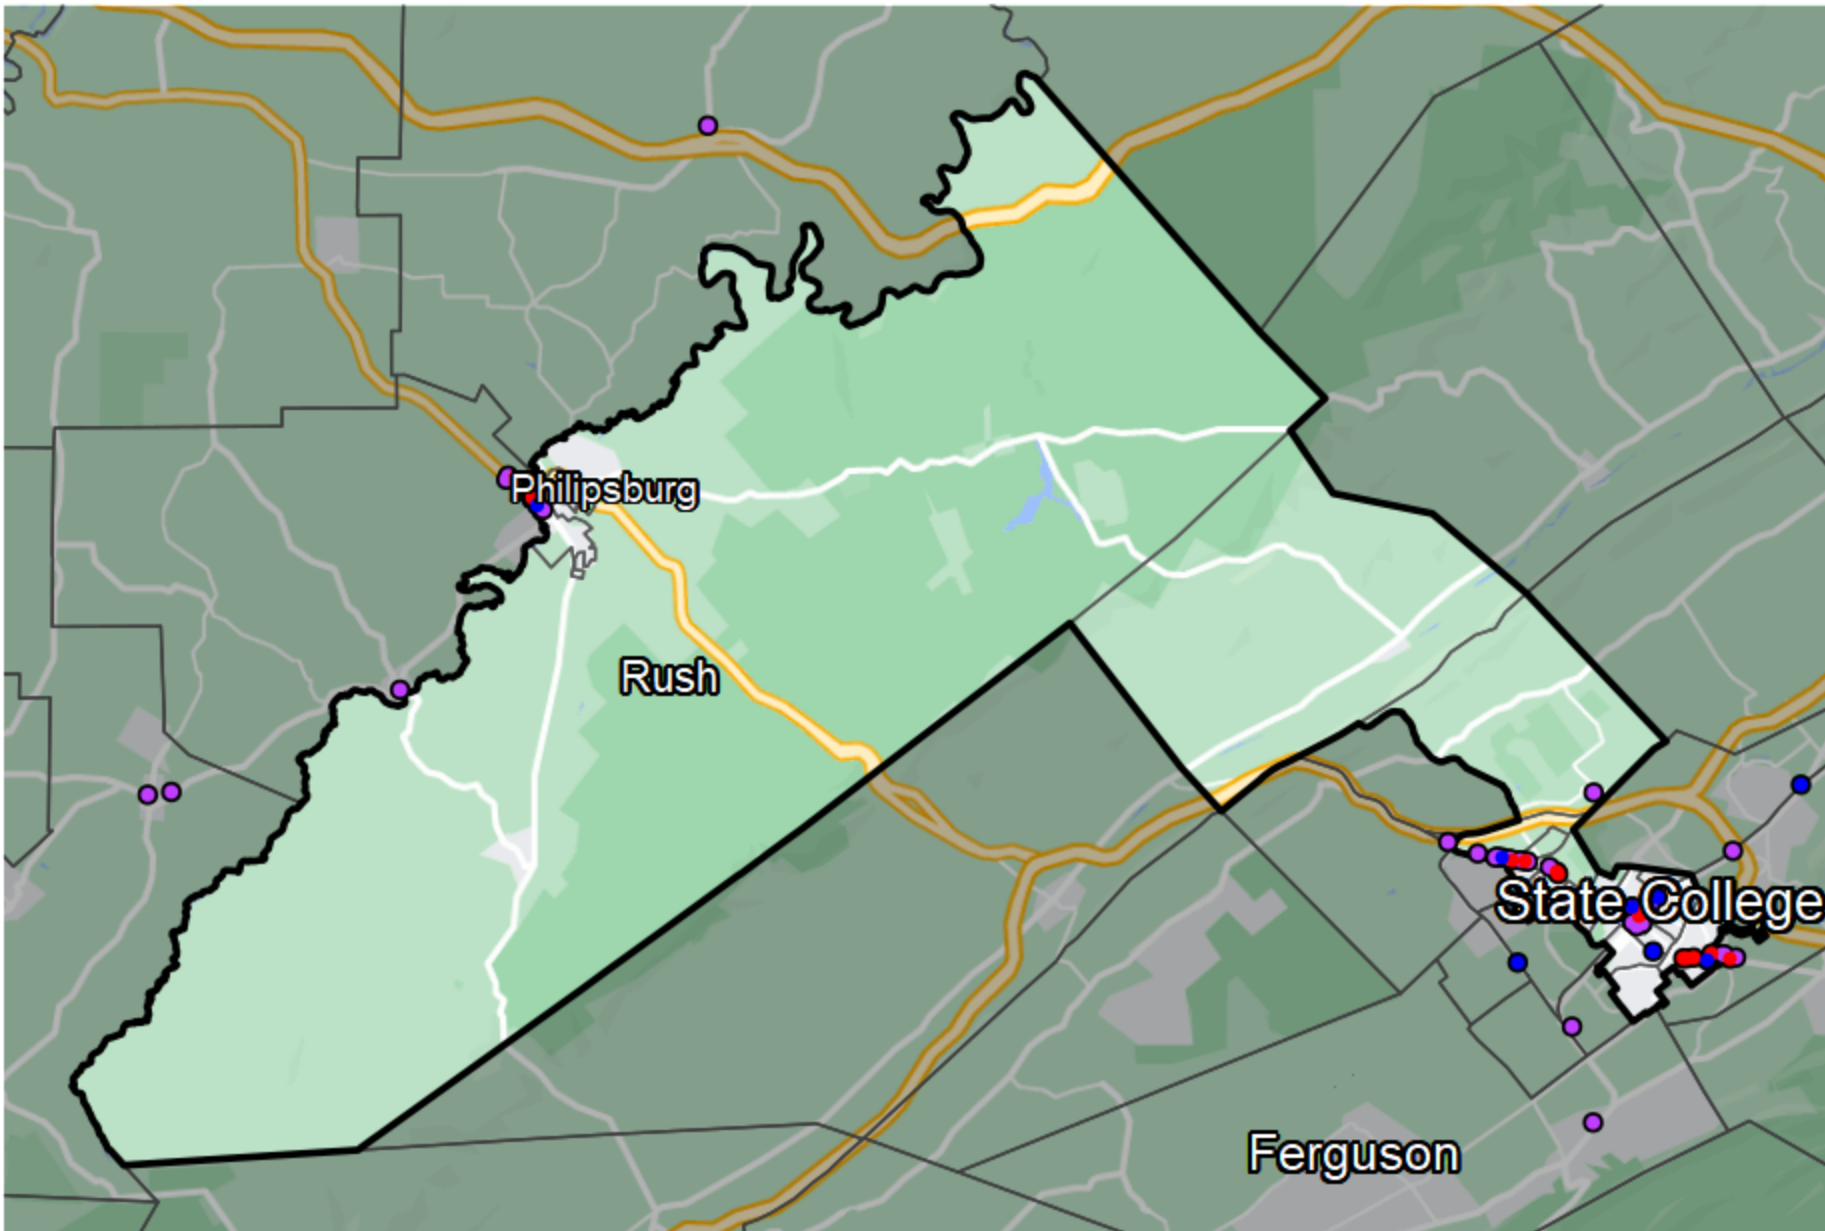

Pennsylvania - State House District 77

Banking Desert

No Branches within 10 Miles of Population Center

Financial Institutions

- Bank: 16
- Bank, Out-of-State: 12
- Credit Union: 6
- Credit Union, Out-of-State: 0