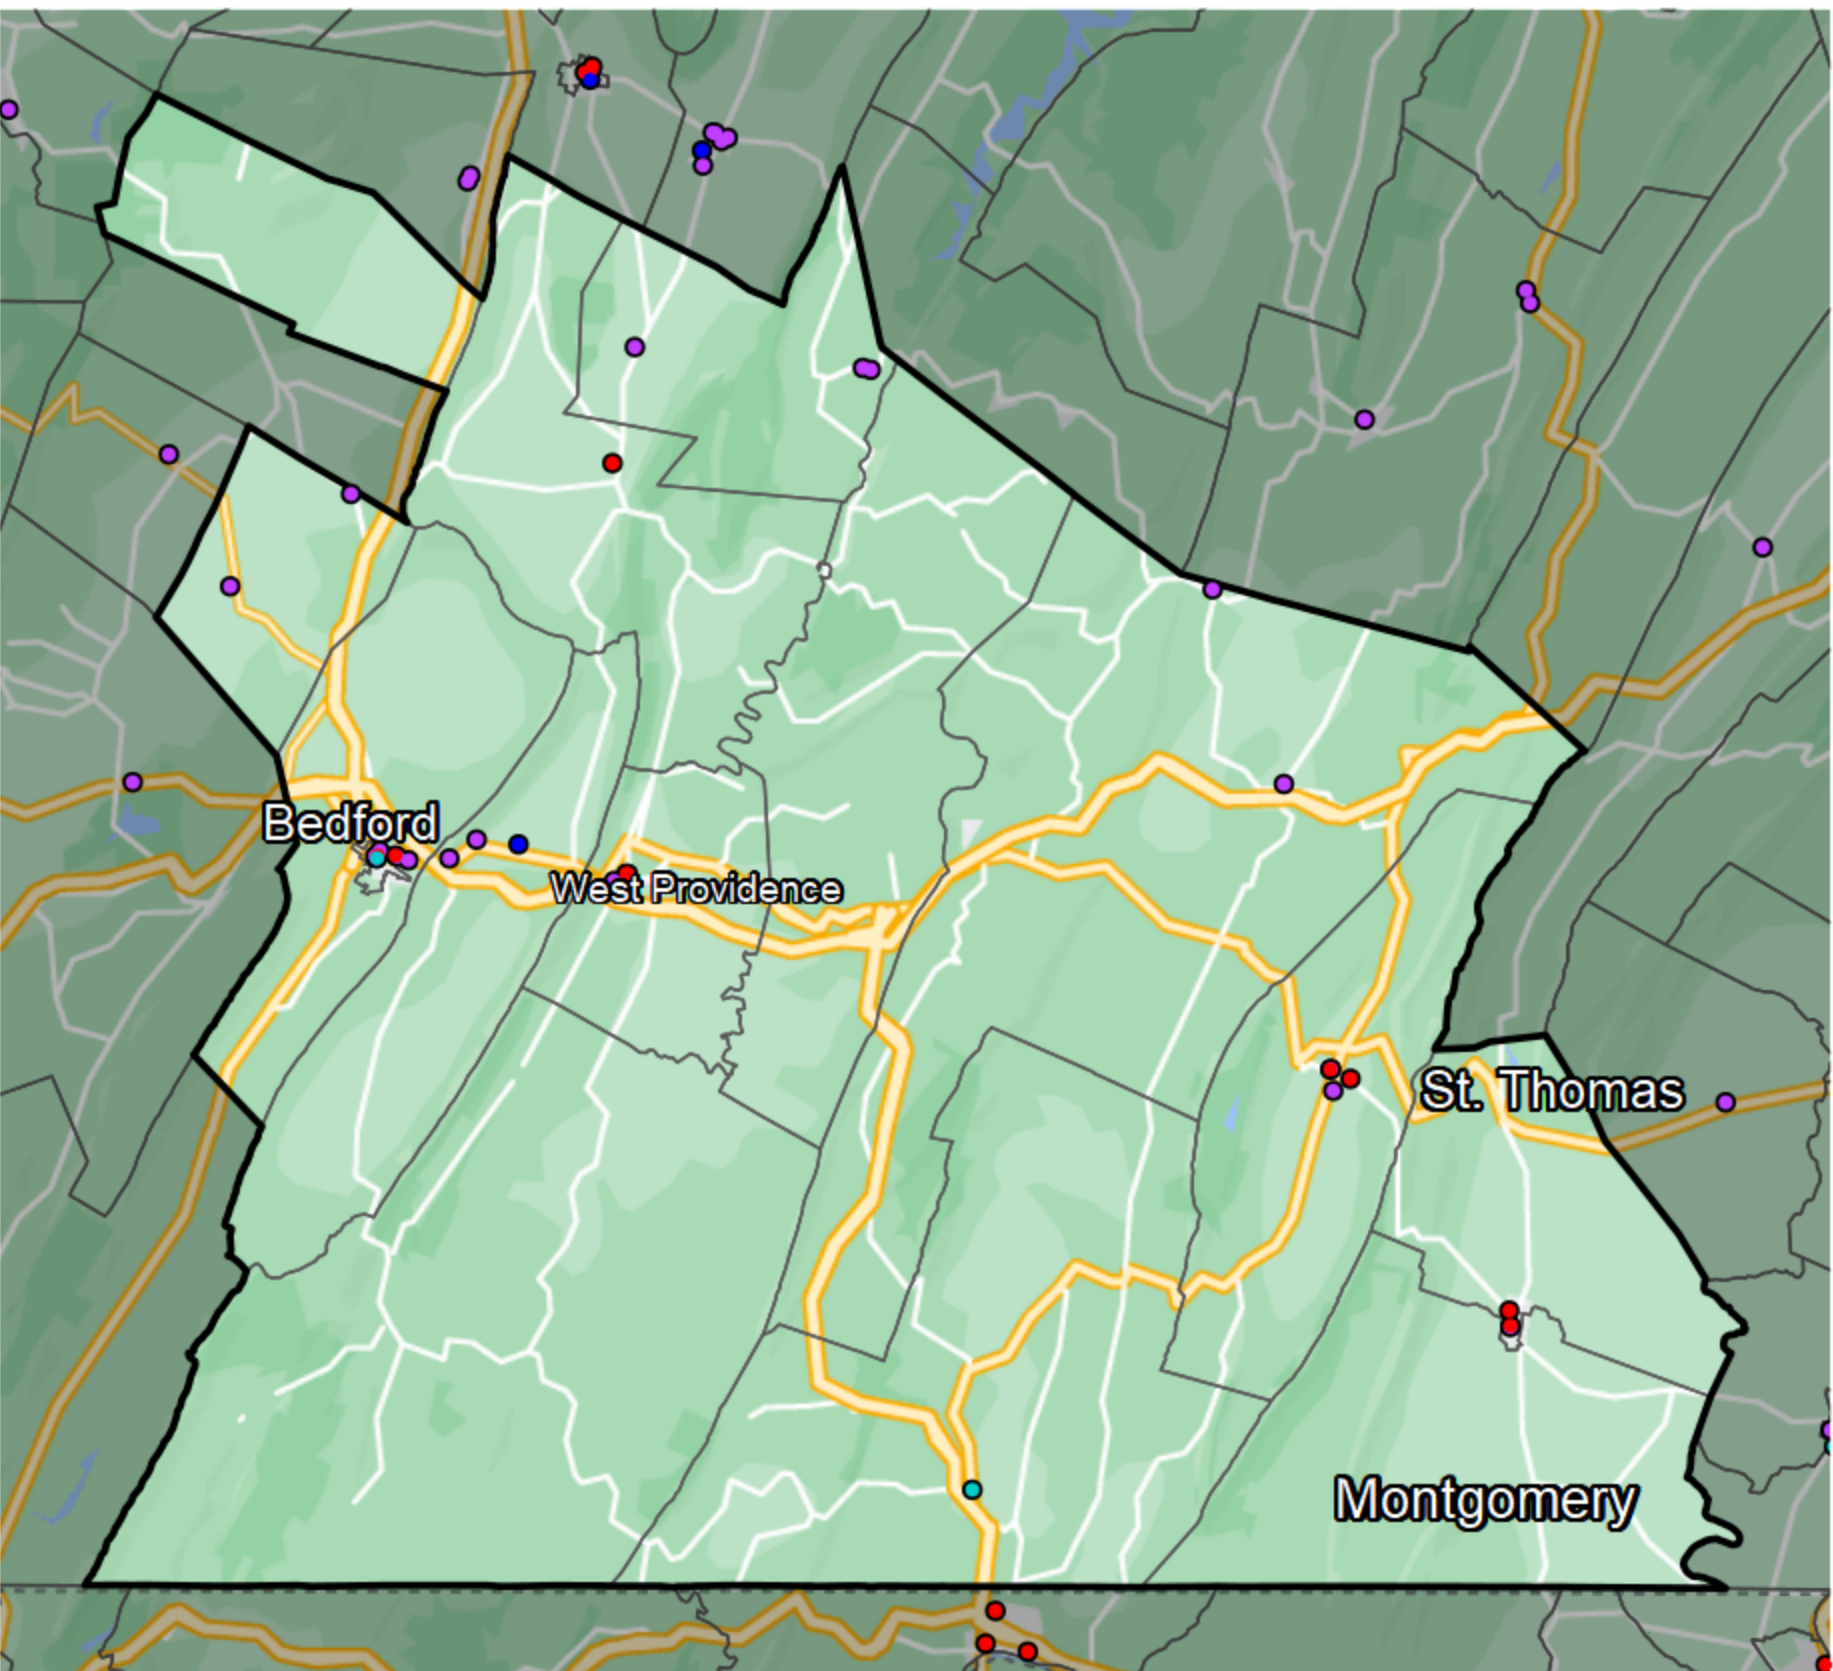

Pennsylvania - State House District 78

- Banking Desert**
- No Branches within 10 Miles of Population Center
- Financial Institutions**
- Bank: 18
 - Bank, Out-of-State: 9
 - Credit Union: 2
 - Credit Union, Out-of-State: 2

Sources: NCUA, FDIC, UW-Madison Population Lab, CDFI, US Census, Google Maps, CUNA