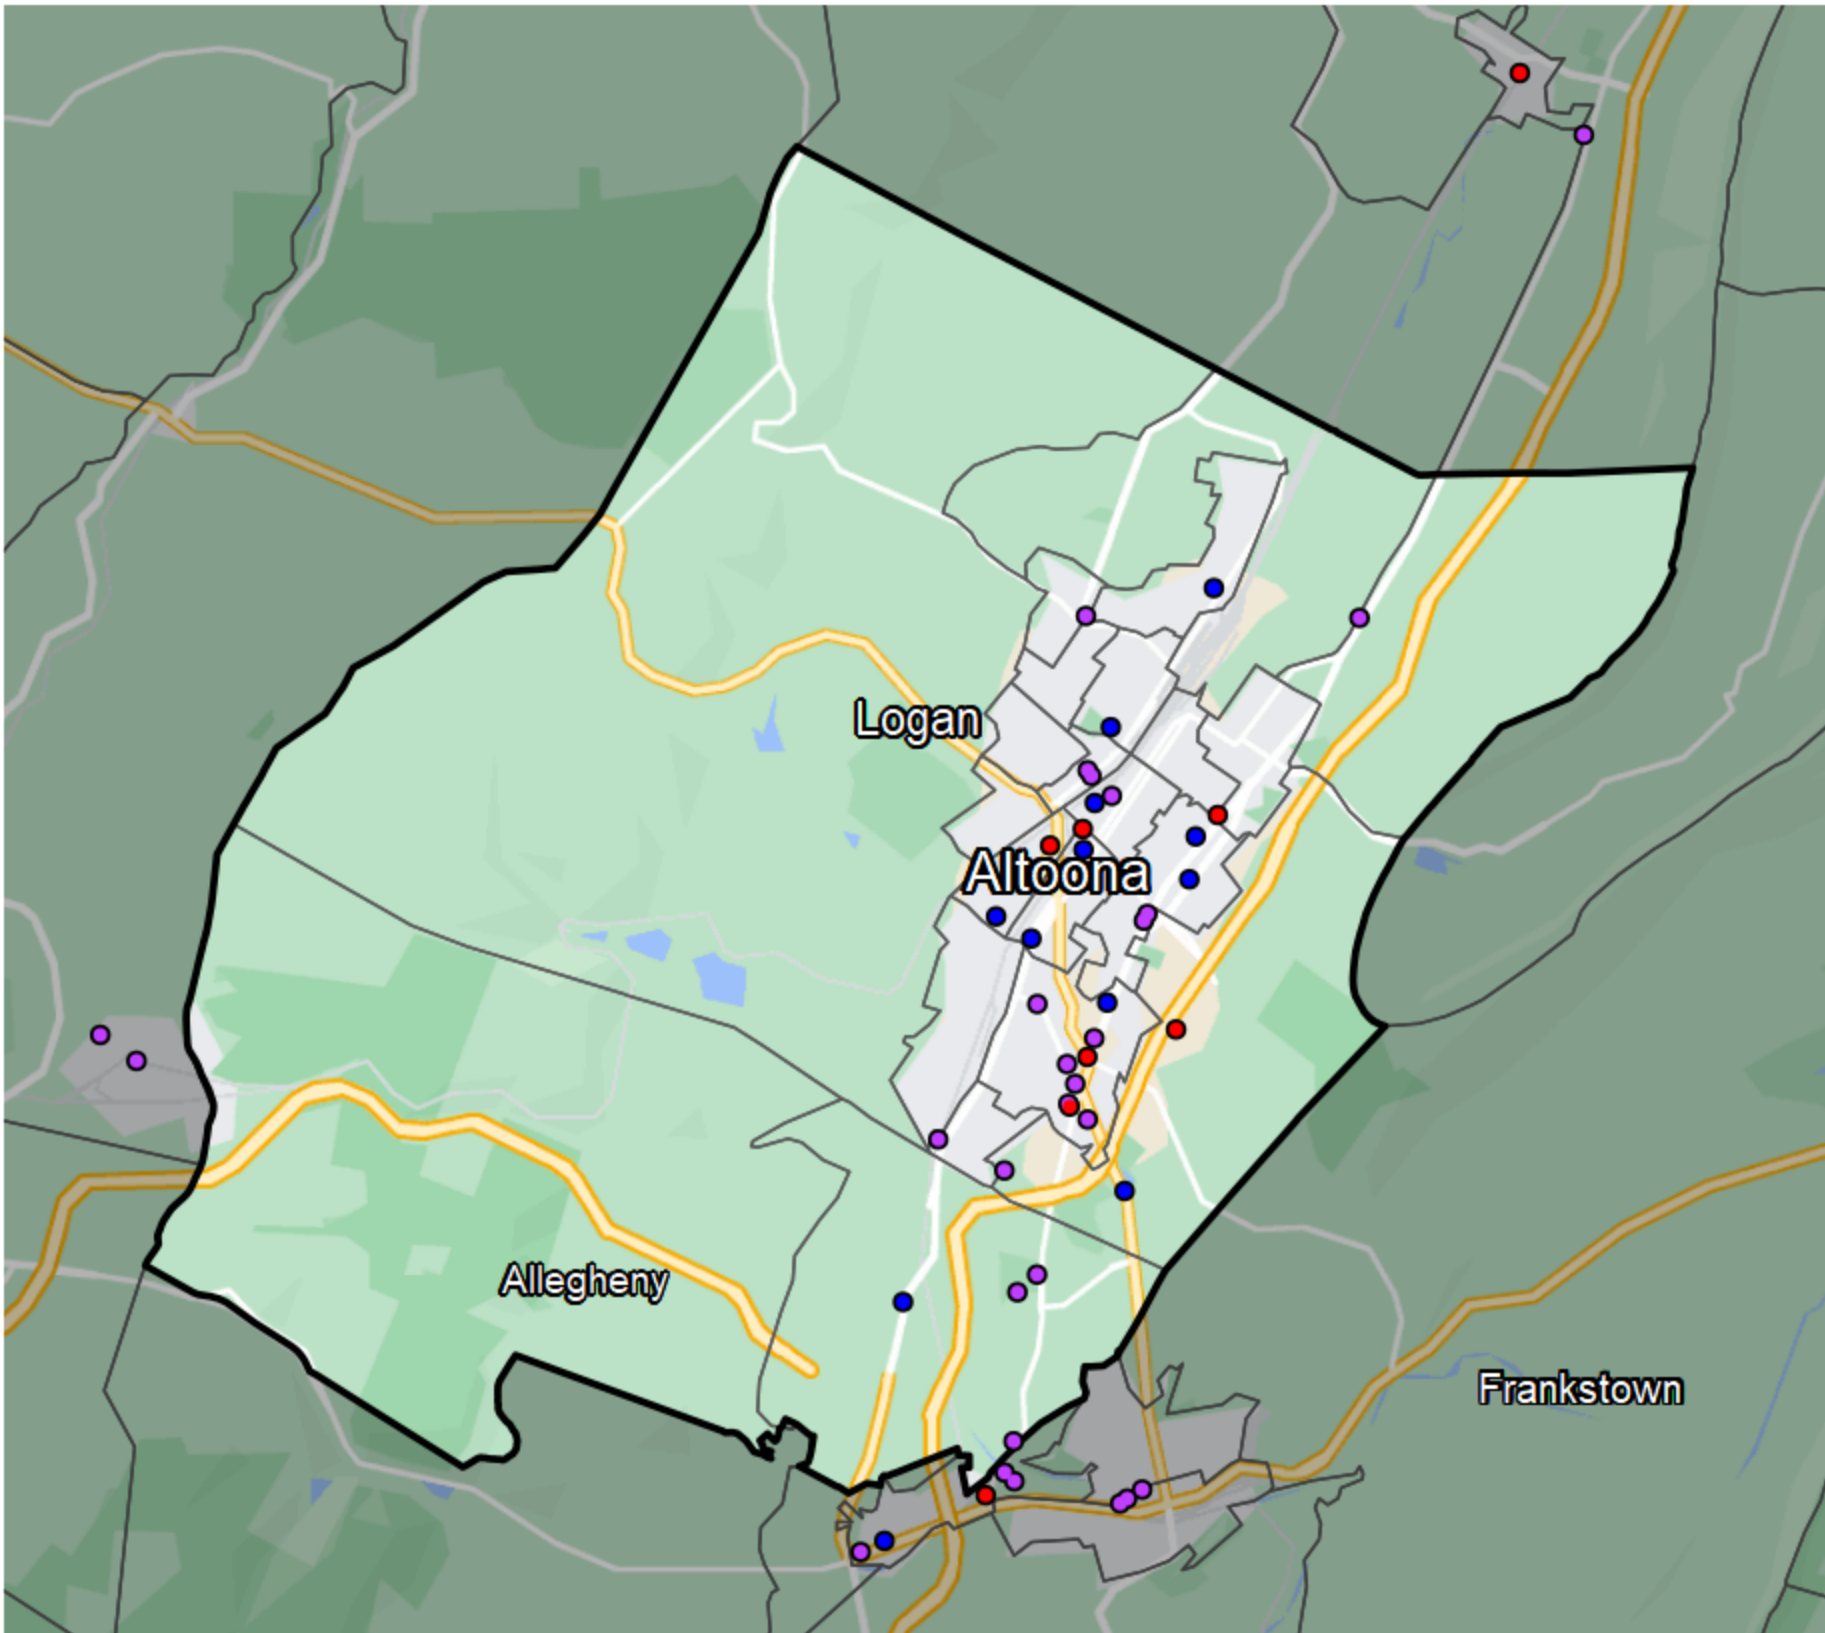

Pennsylvania - State House District 79

Banking Desert
No Branches within 10 Miles of Population Center

Financial Institutions

- Bank: 18
- Bank, Out-of-State: 6
- Credit Union: 11
- Credit Union, Out-of-State: 0