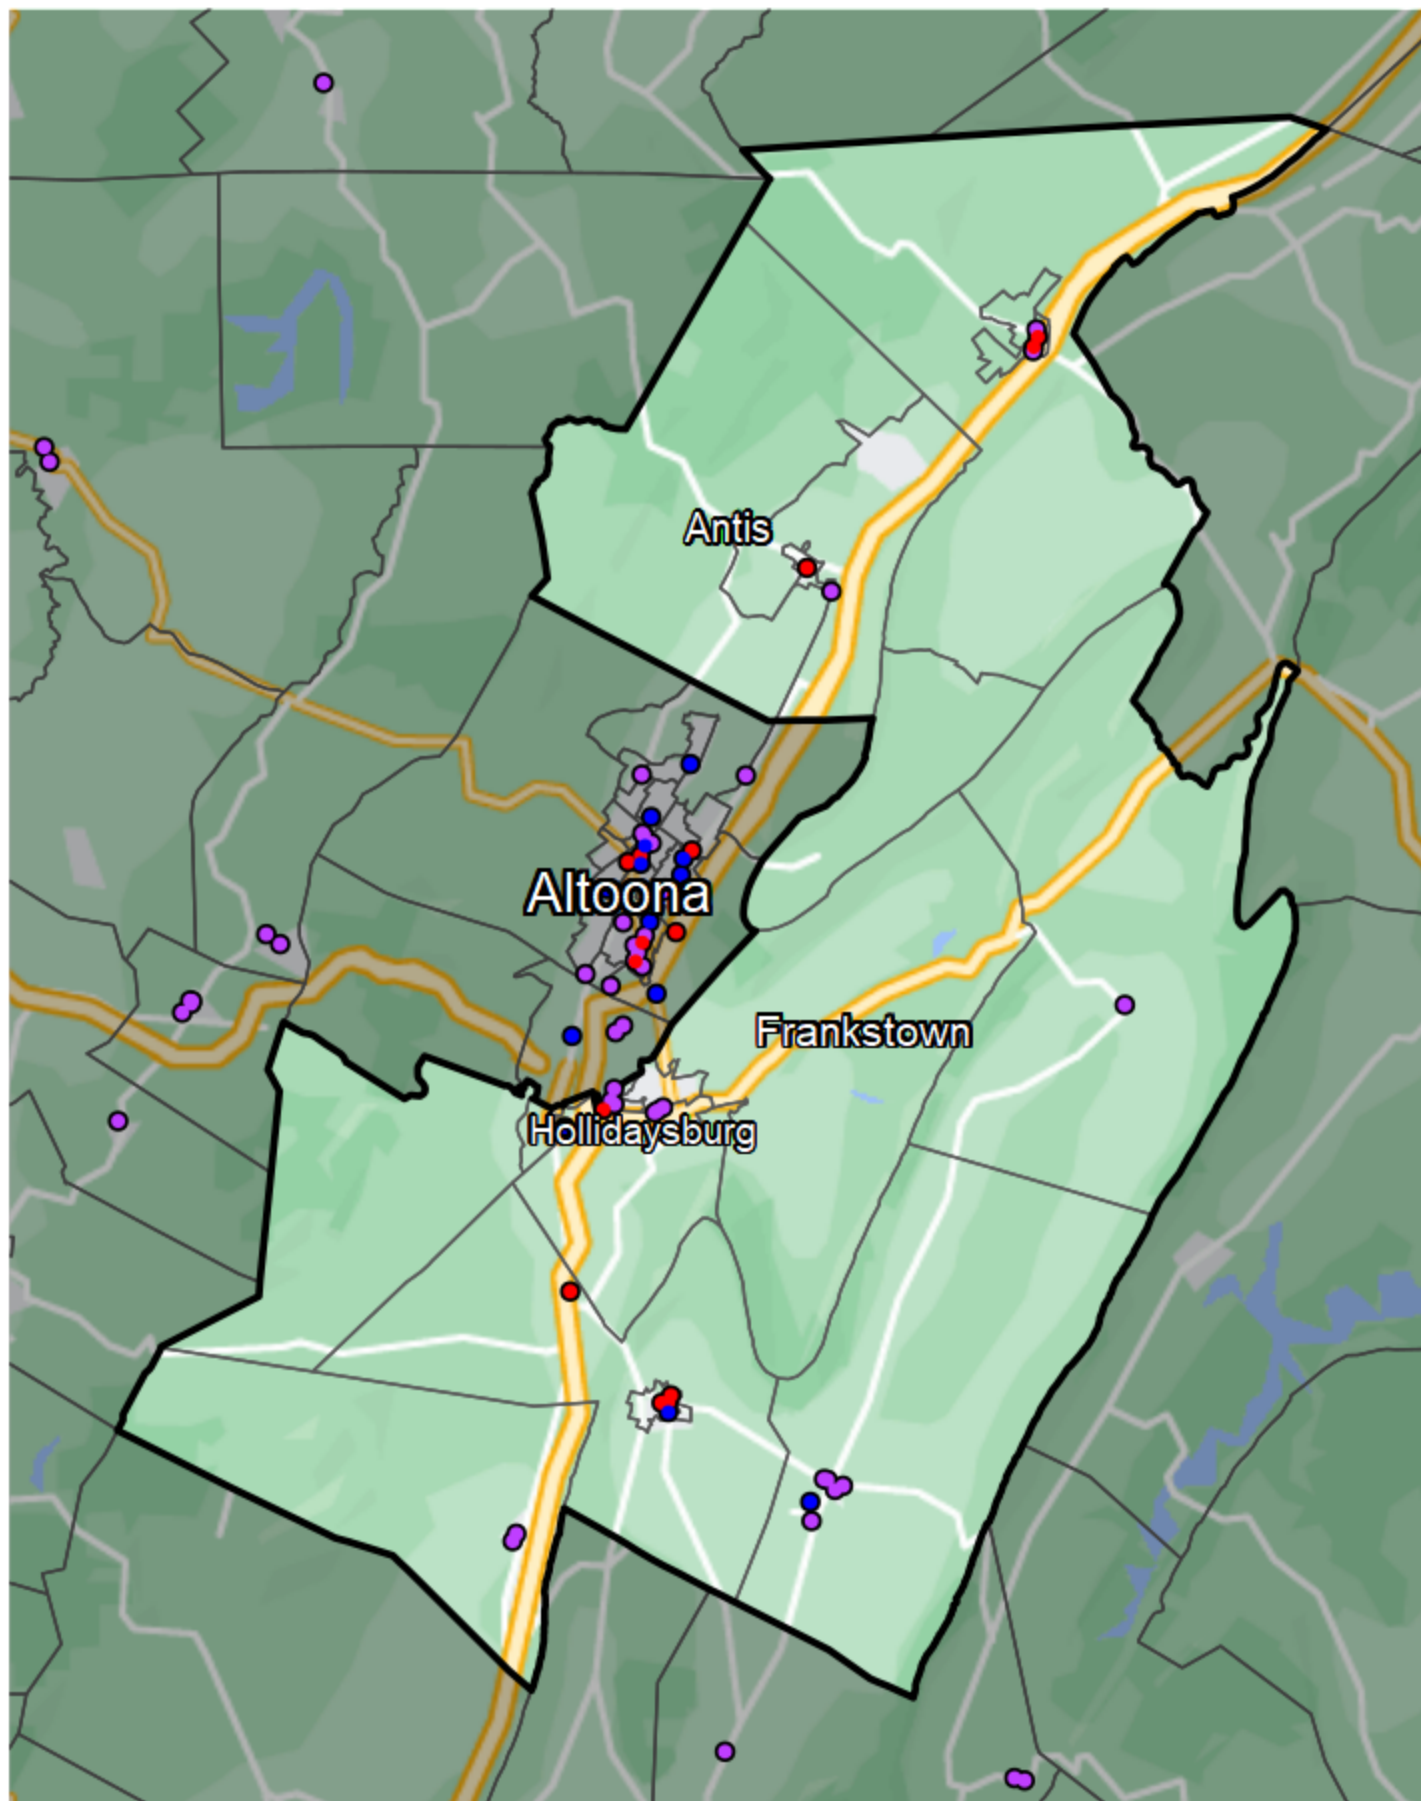

Pennsylvania - State House District 80

Banking Desert

■ No Branches within 10 Miles of Population Center

Financial Institutions

● Bank: 17

● Bank, Out-of-State: 8

● Credit Union: 3

● Credit Union, Out-of-State: 0