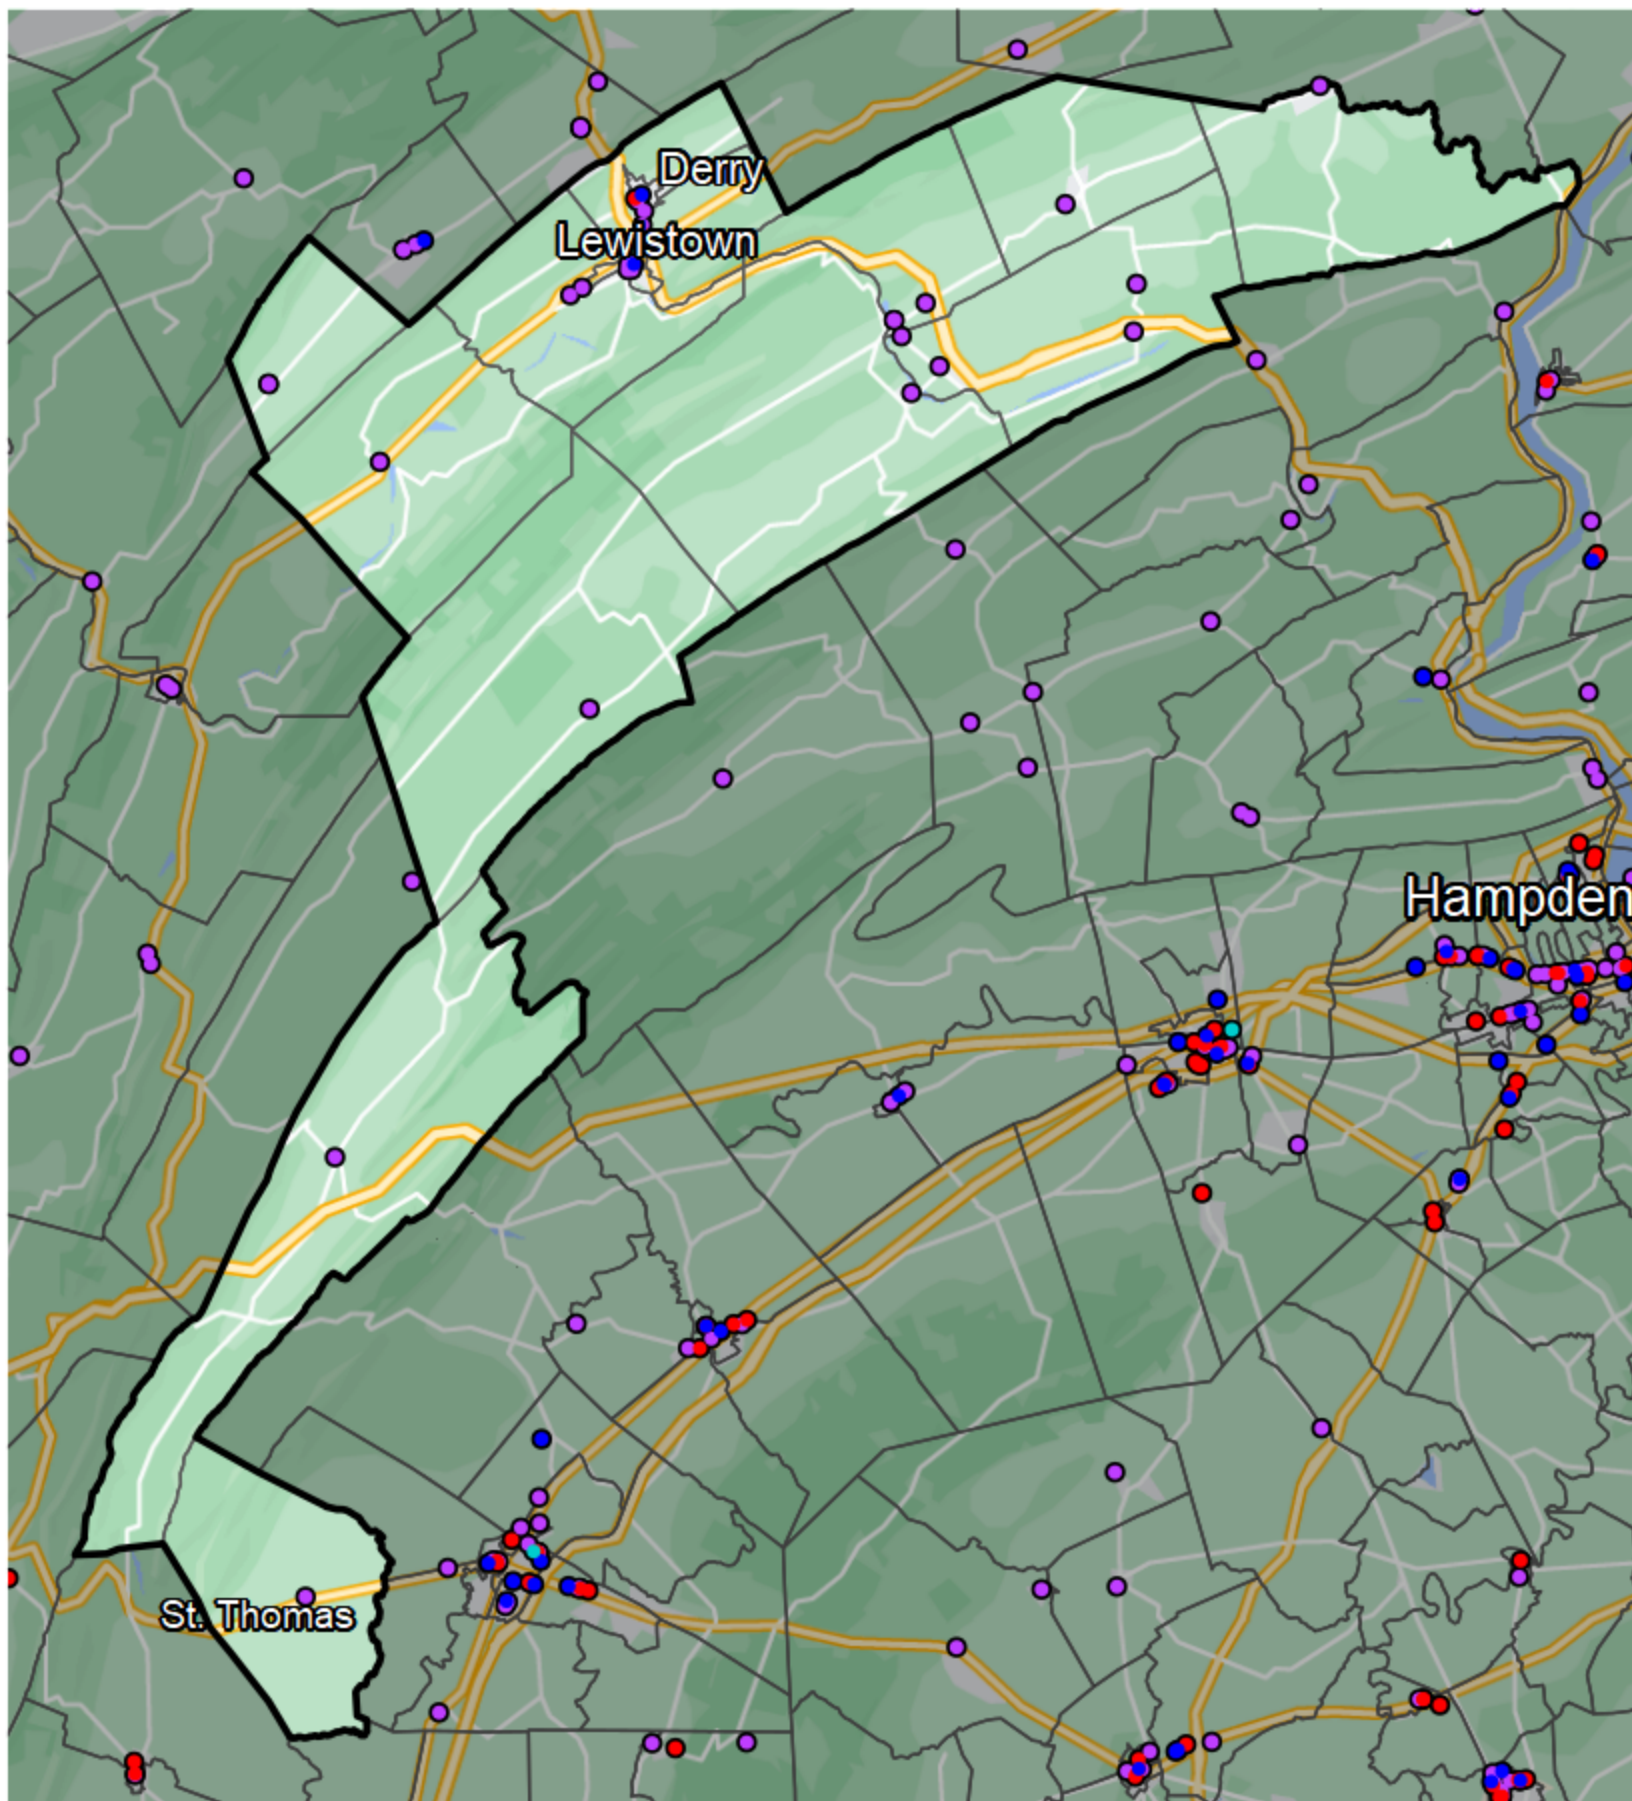

Pennsylvania - State House District 82

Banking Desert

No Branches within 10 Miles of Population Center

Financial Institutions

- Bank: 26
- Bank, Out-of-State: 1
- Credit Union: 2
- Credit Union, Out-of-State: 0