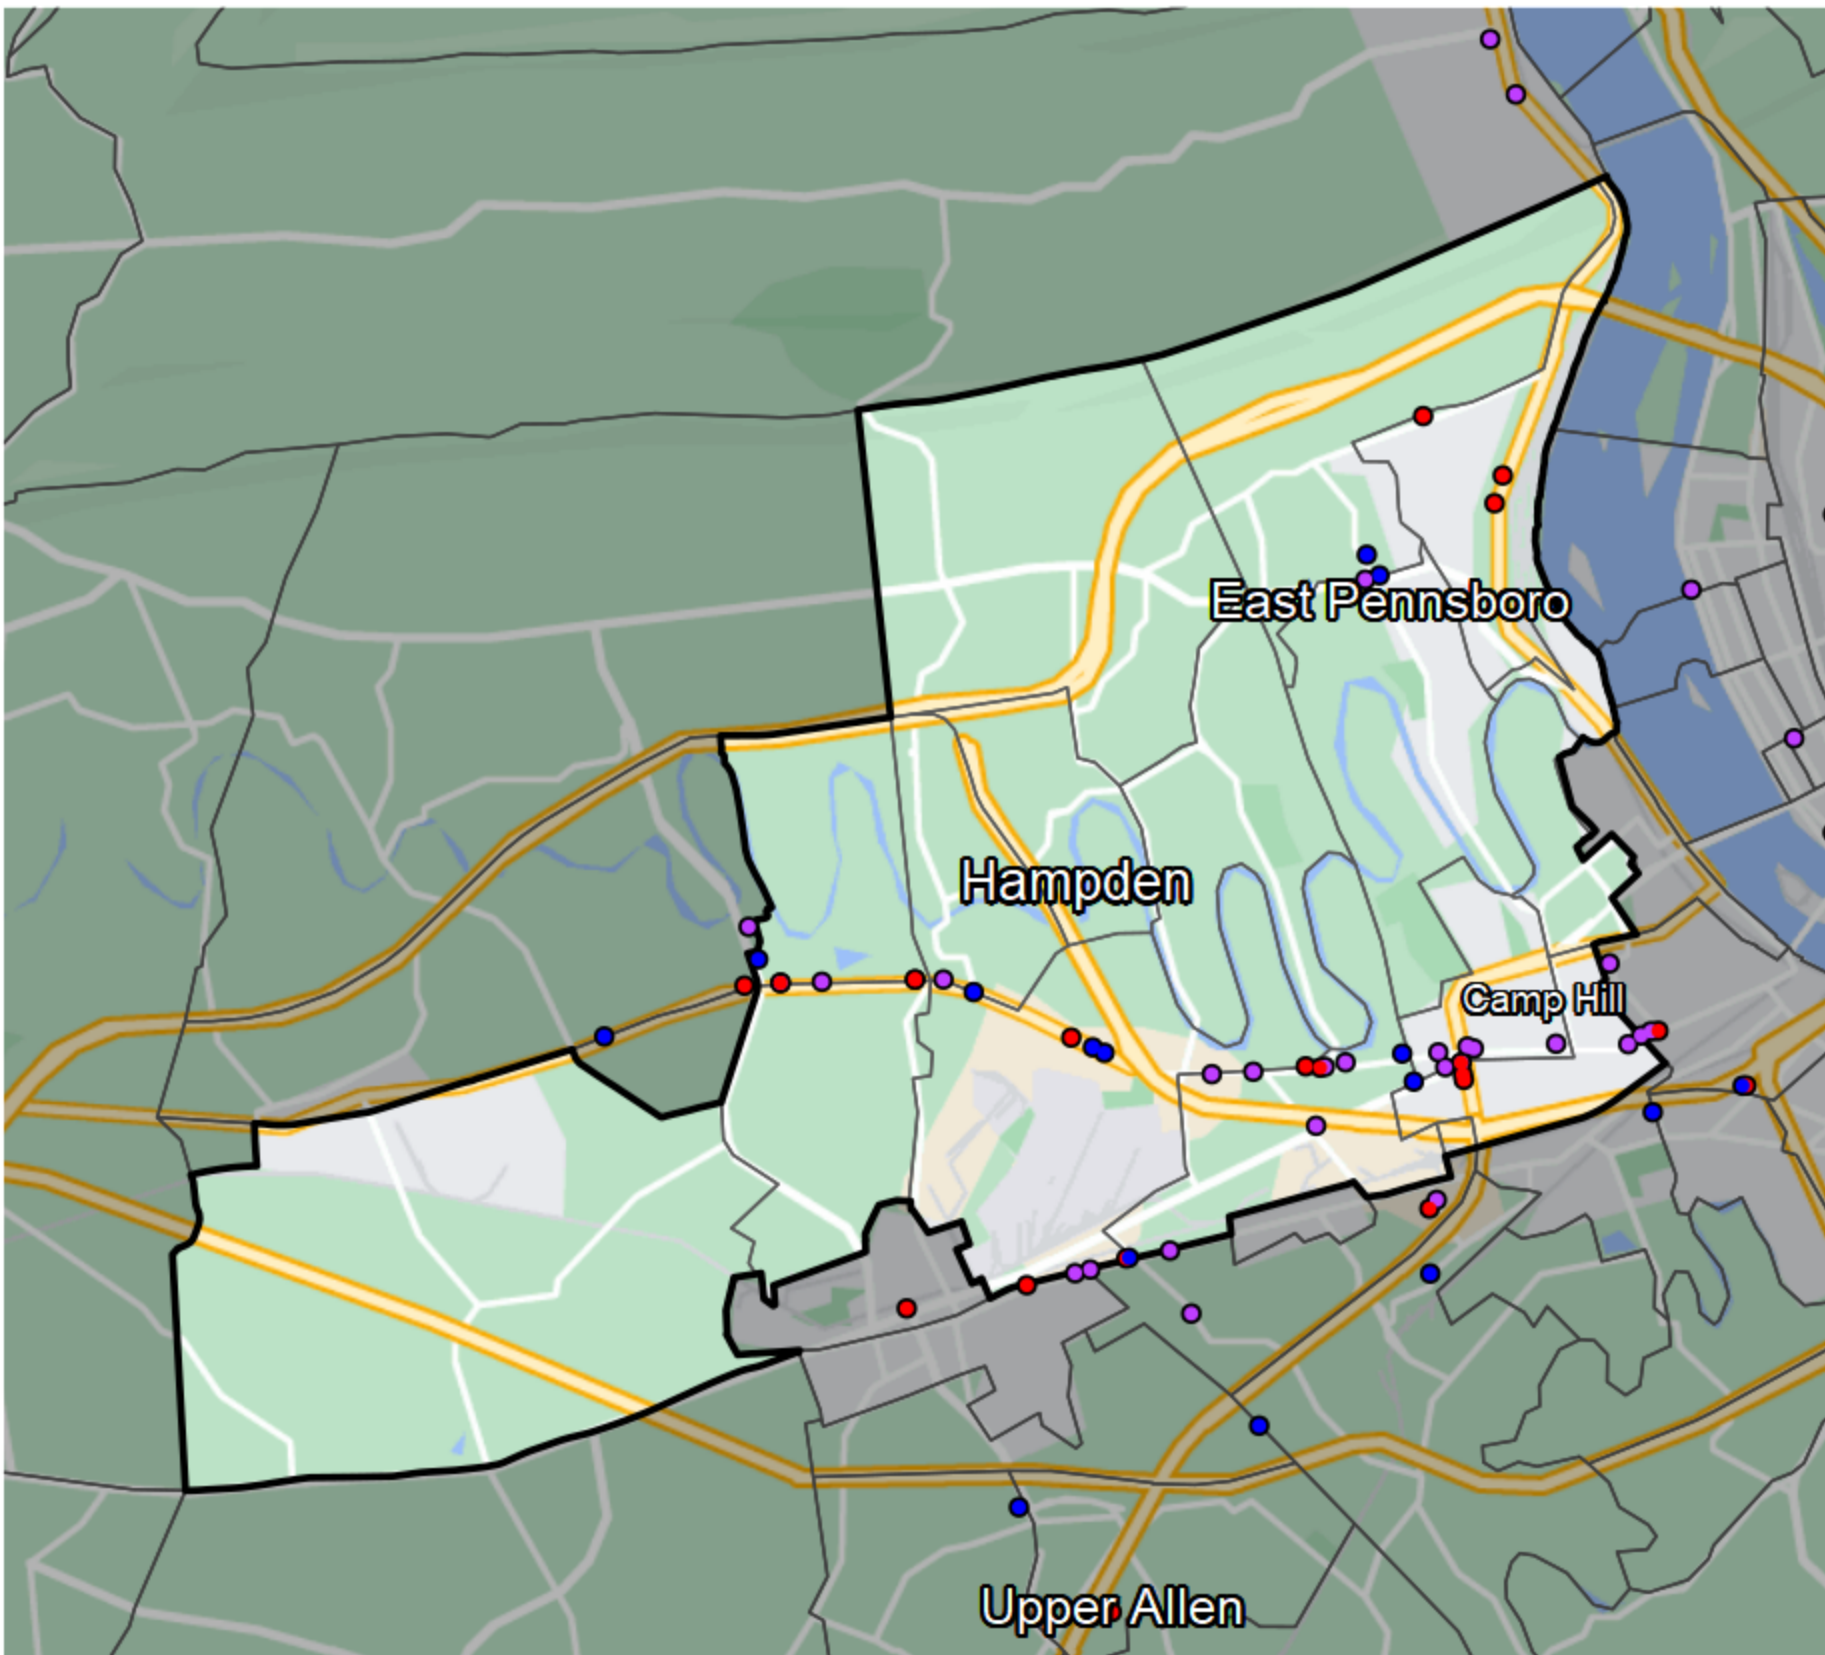

Pennsylvania - State House District 87

Banking Desert
No Branches within 10 Miles of Population Center

Financial Institutions

- Bank: 16
- Bank, Out-of-State: 13
- Credit Union: 9
- Credit Union, Out-of-State: 0