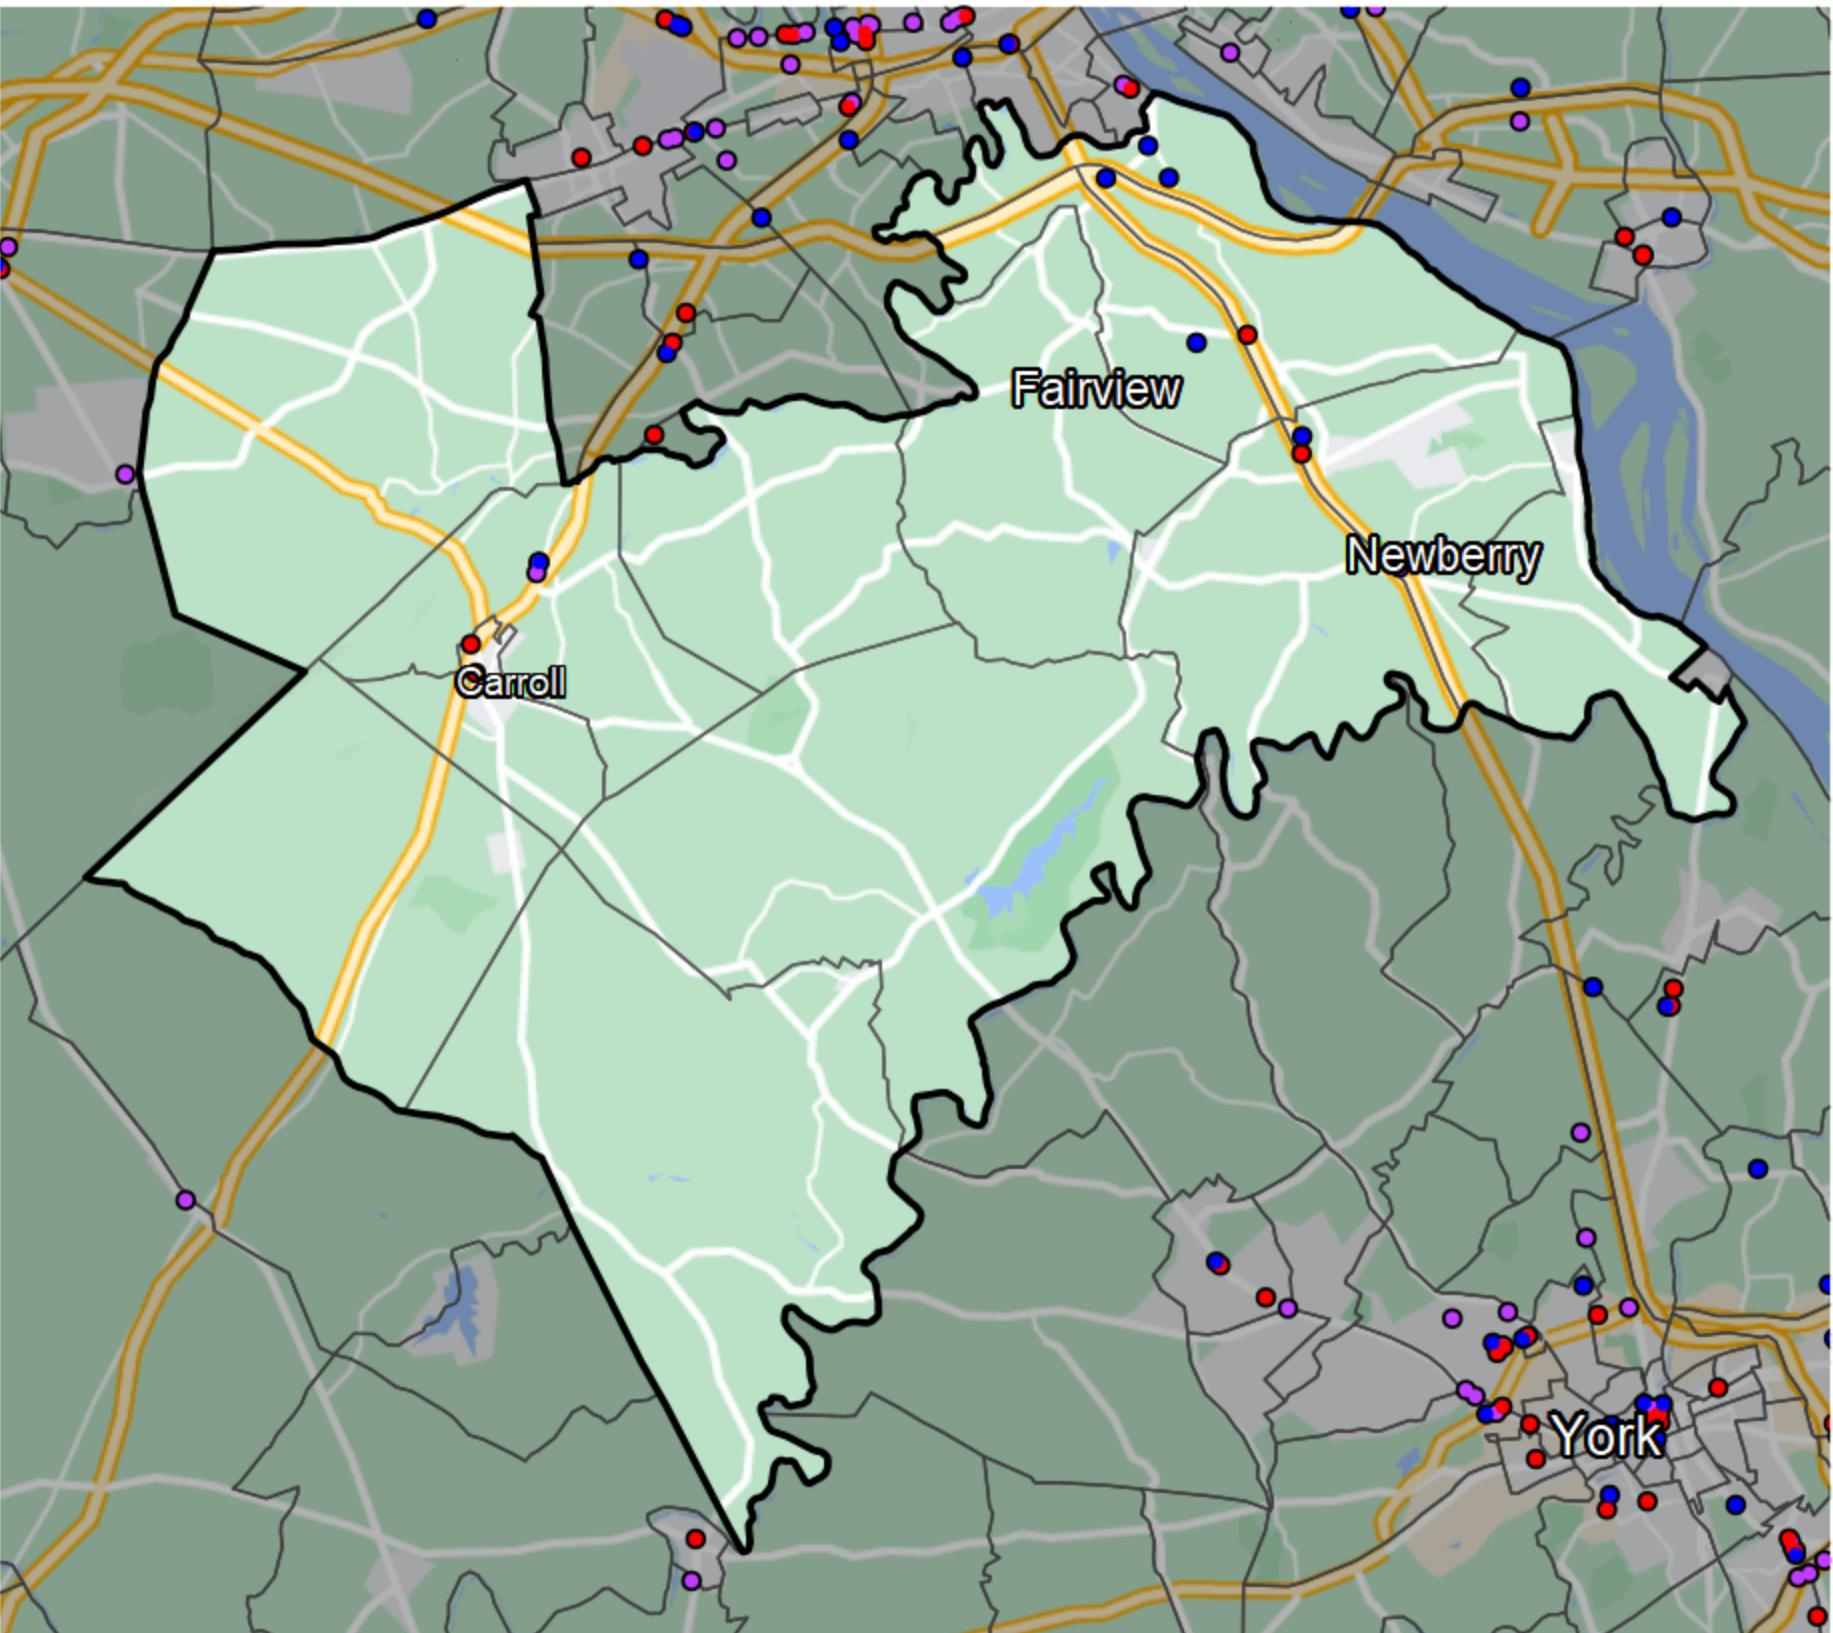

Pennsylvania - State House District 92

- Banking Desert**
- No Branches within 10 Miles of Population Center
- Financial Institutions**
- Bank: 3
 - Bank, Out-of-State: 4
 - Credit Union: 6
 - Credit Union, Out-of-State: 0

Sources: NCUA, FDIC, UW-Madison Population Lab, CDFI, US Census, Google Maps, CUNA