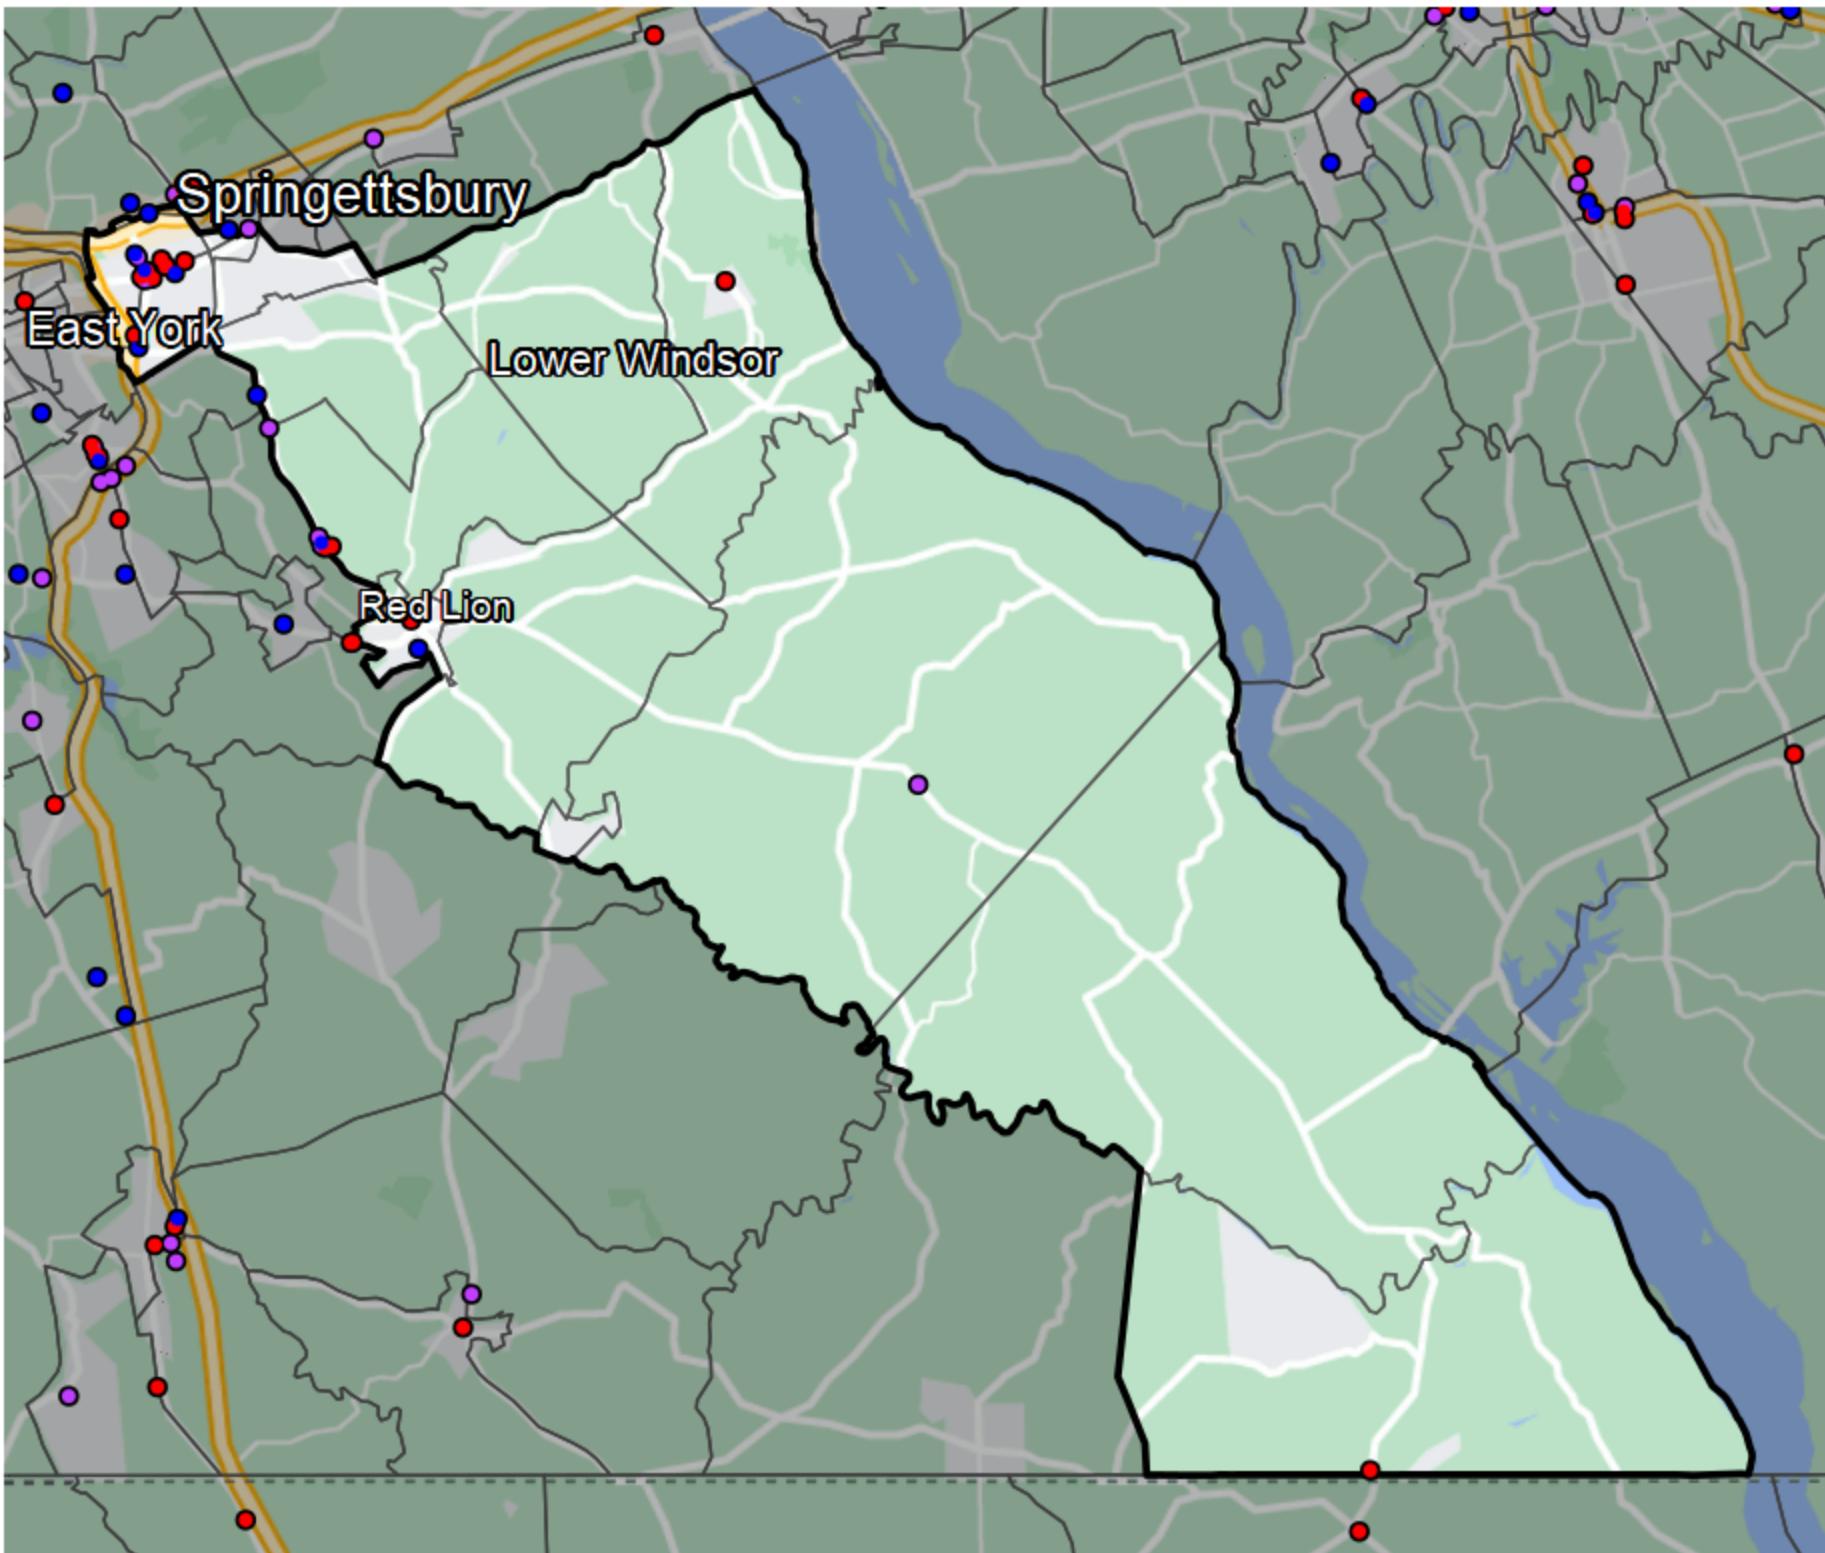

Pennsylvania - State House District 94

Banking Desert
No Branches within 10 Miles of Population Center

Financial Institutions

- Bank: 7
- Bank, Out-of-State: 13
- Credit Union: 8
- Credit Union, Out-of-State: 0