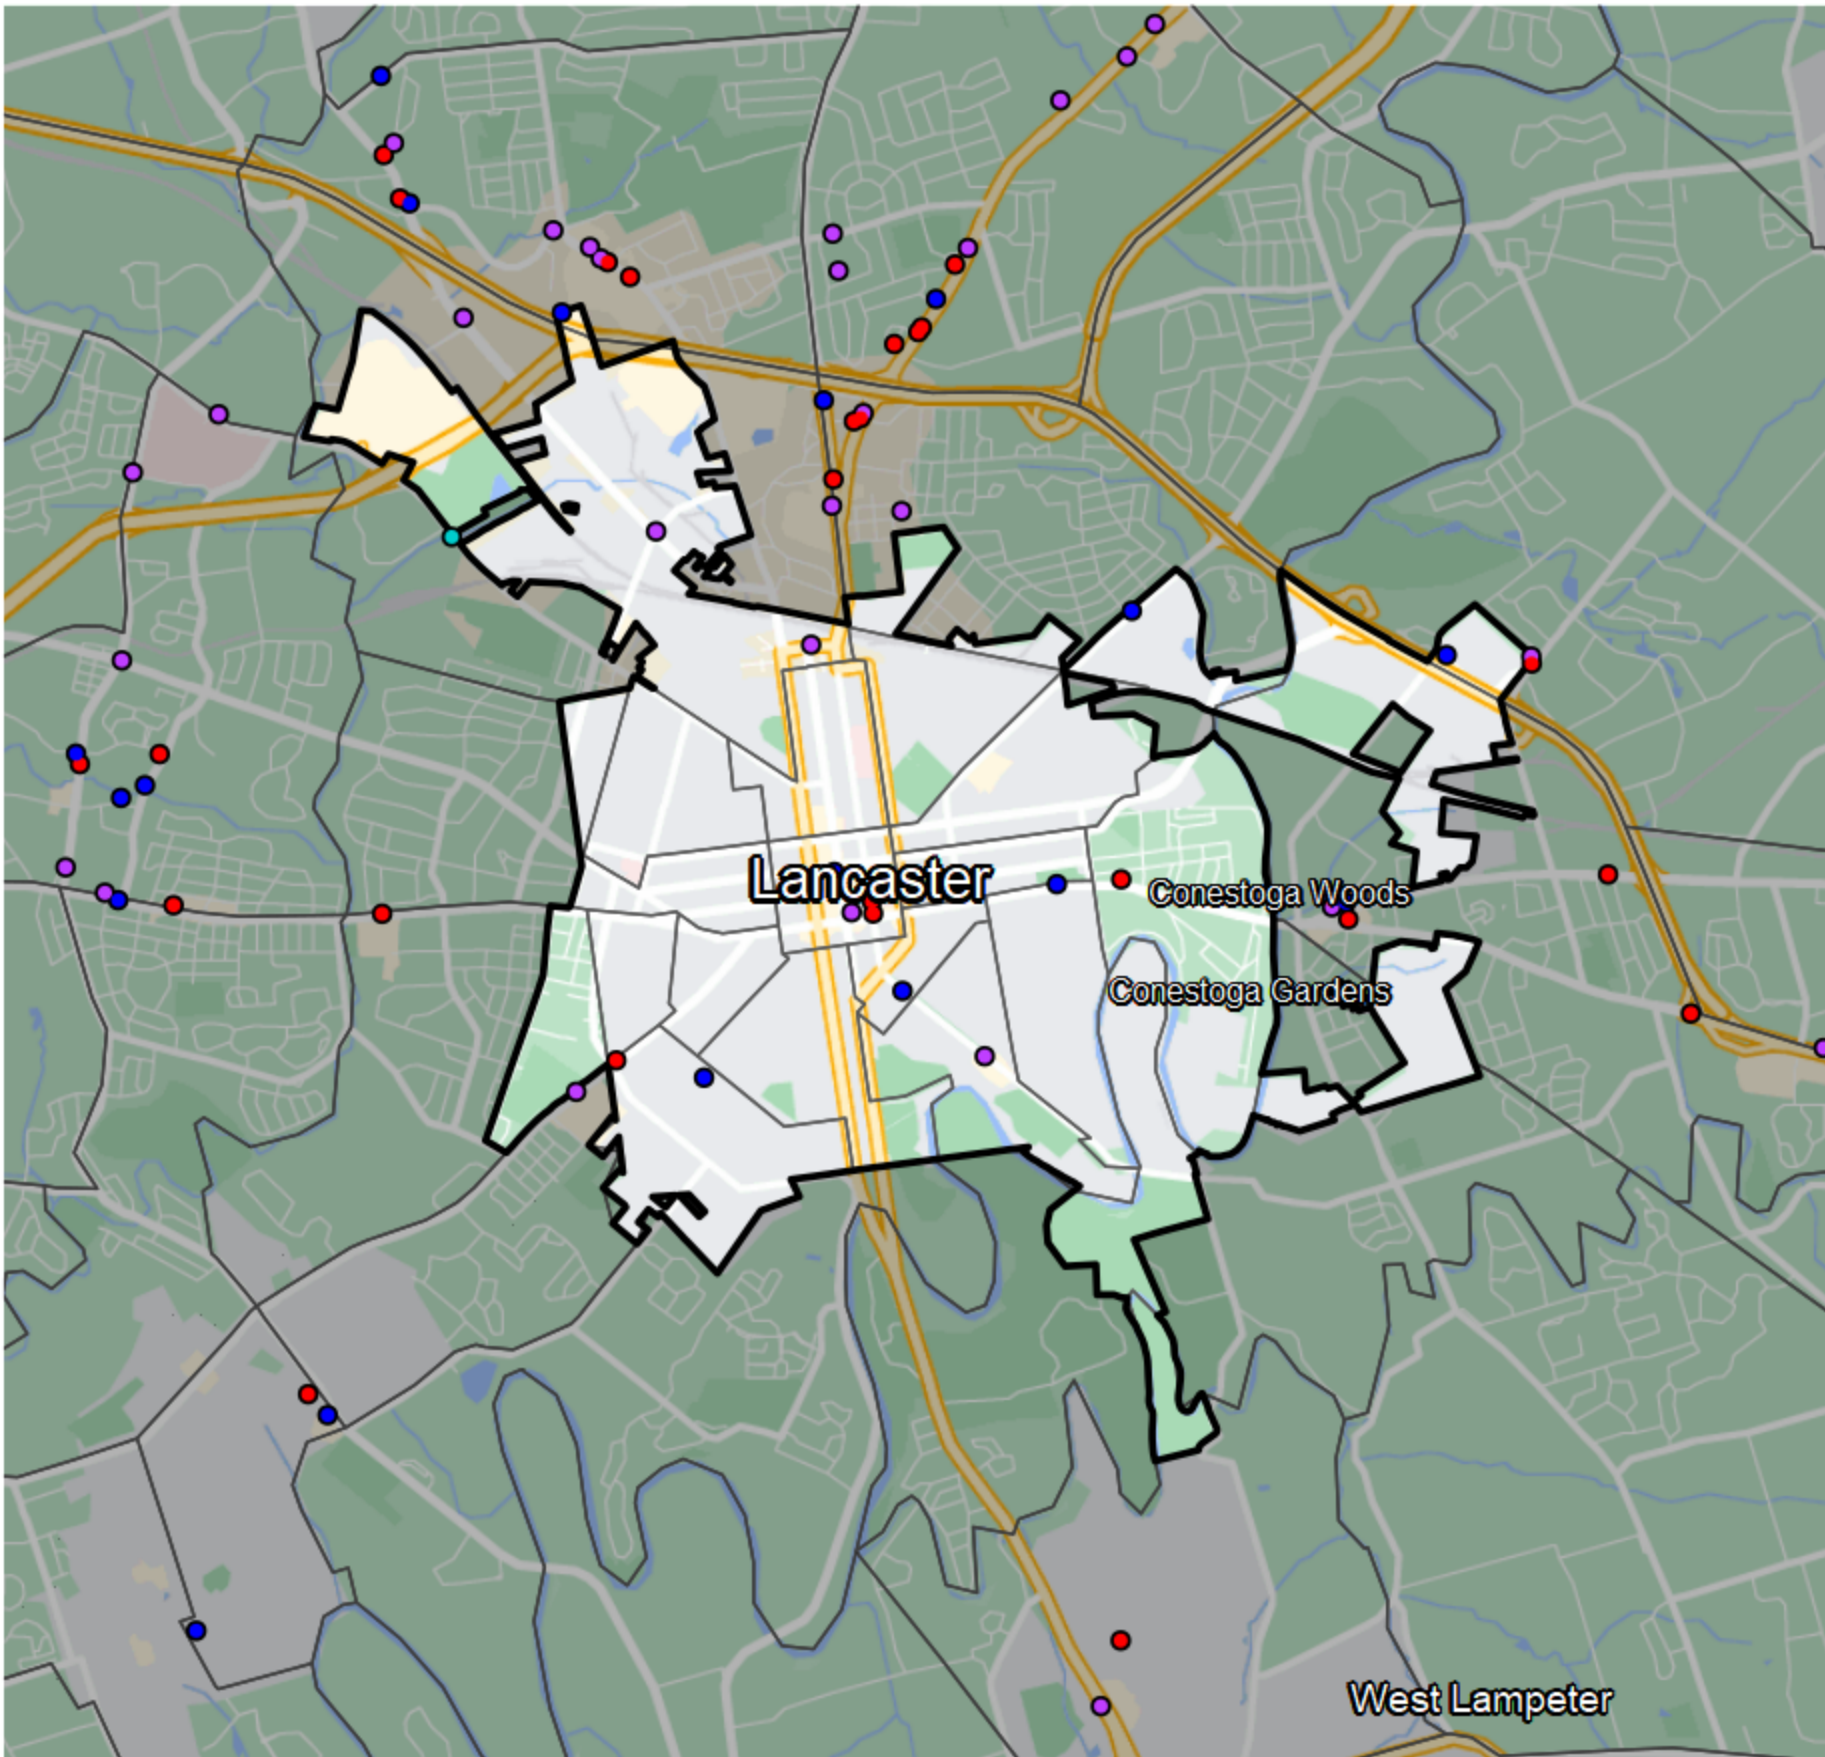

Pennsylvania - State House District 96

Banking Desert

No Branches within 10 Miles of Population Center

Financial Institutions

- Bank: 6
- Bank, Out-of-State: 5
- Credit Union: 6
- Credit Union, Out-of-State: 0