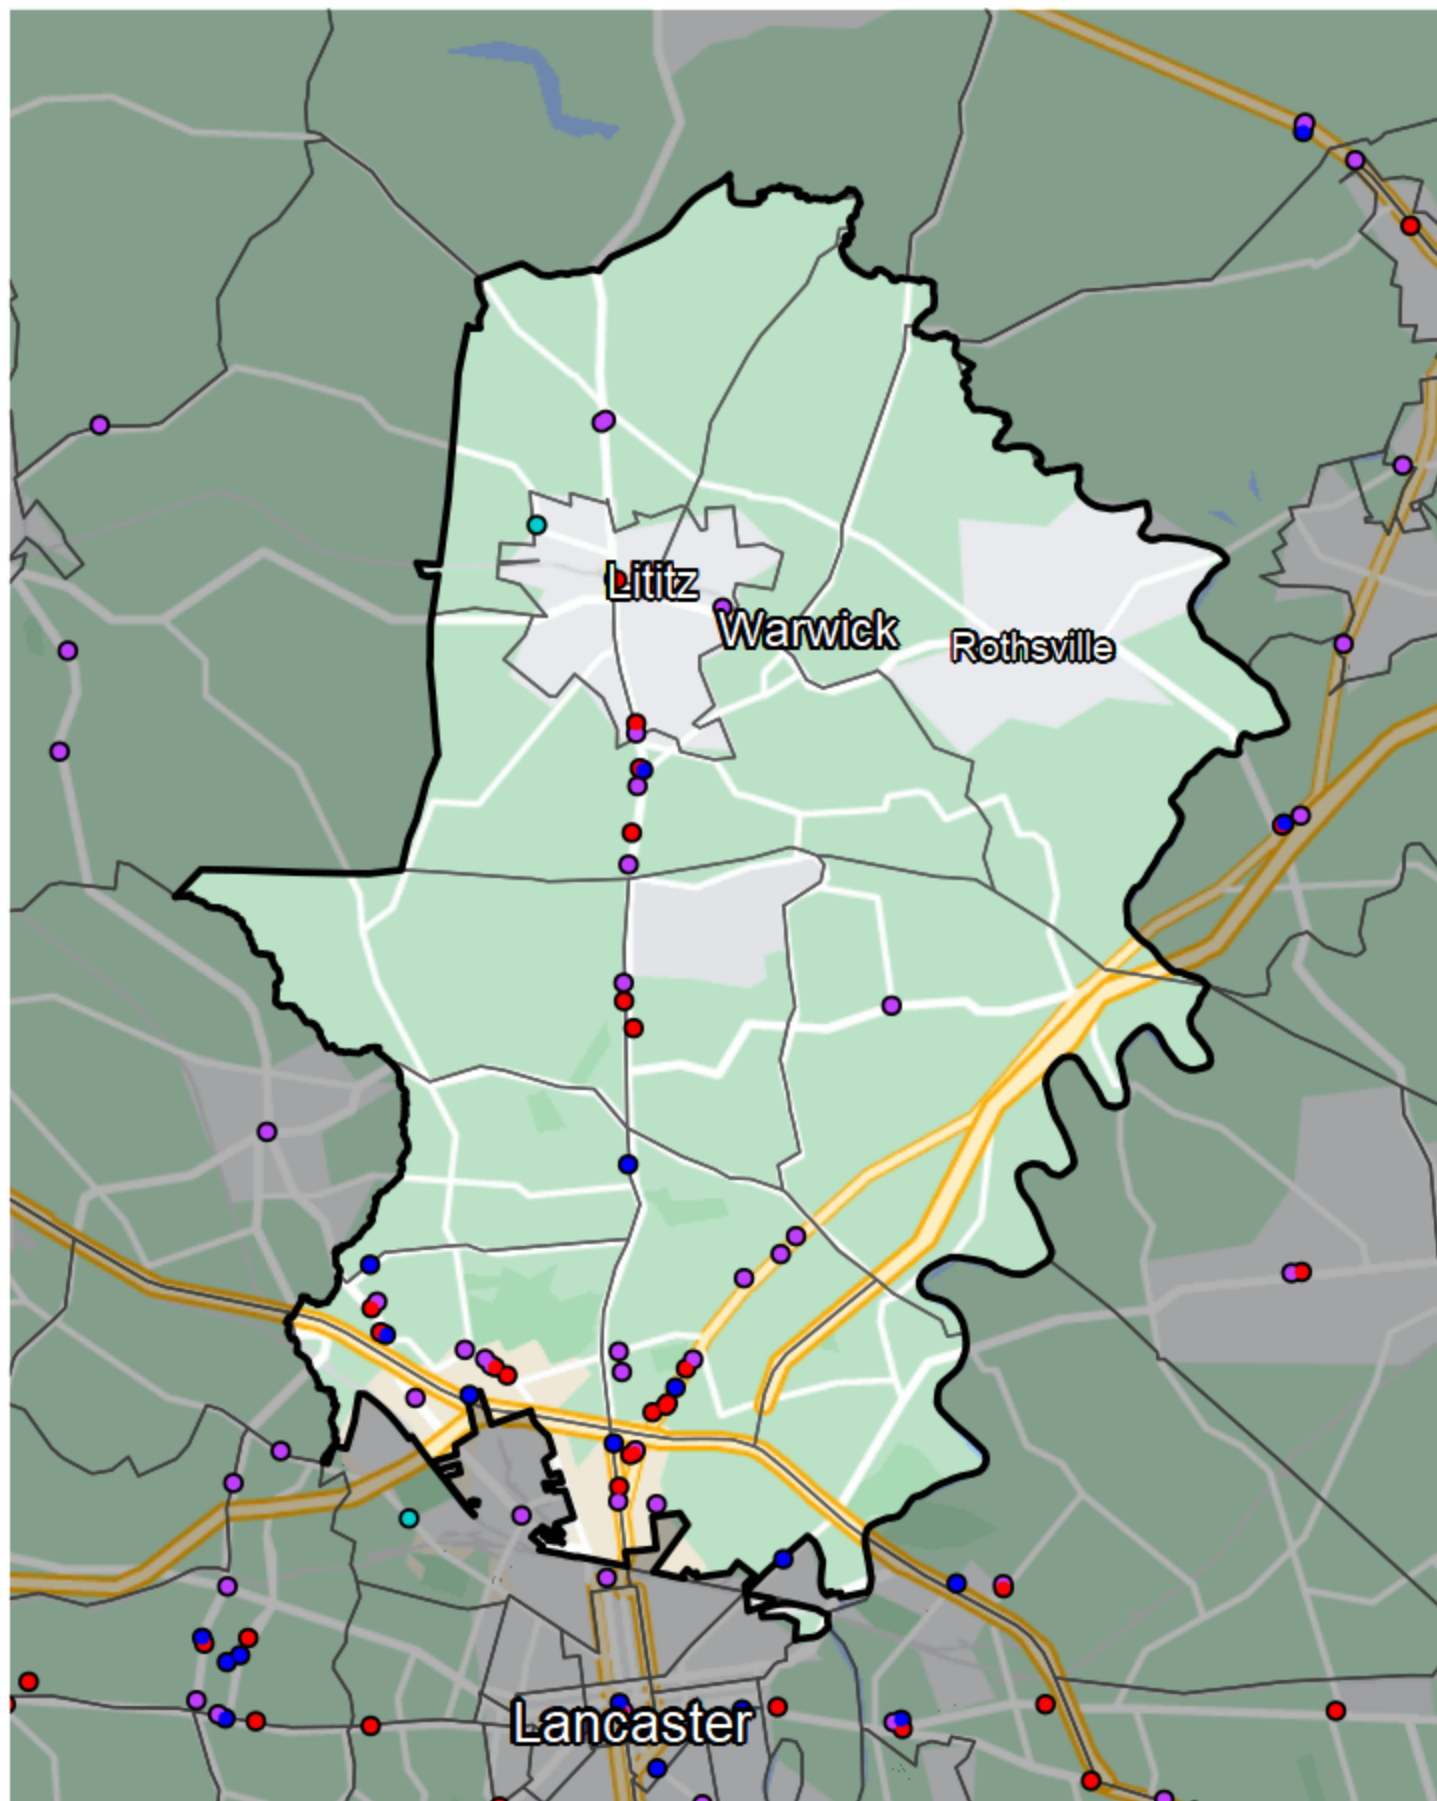

Pennsylvania - State House District 97

Banking Desert

No Branches within 10 Miles of Population Center

Financial Institutions

- Bank: 22
- Bank, Out-of-State: 18
- Credit Union: 7
- Credit Union, Out-of-State: 1