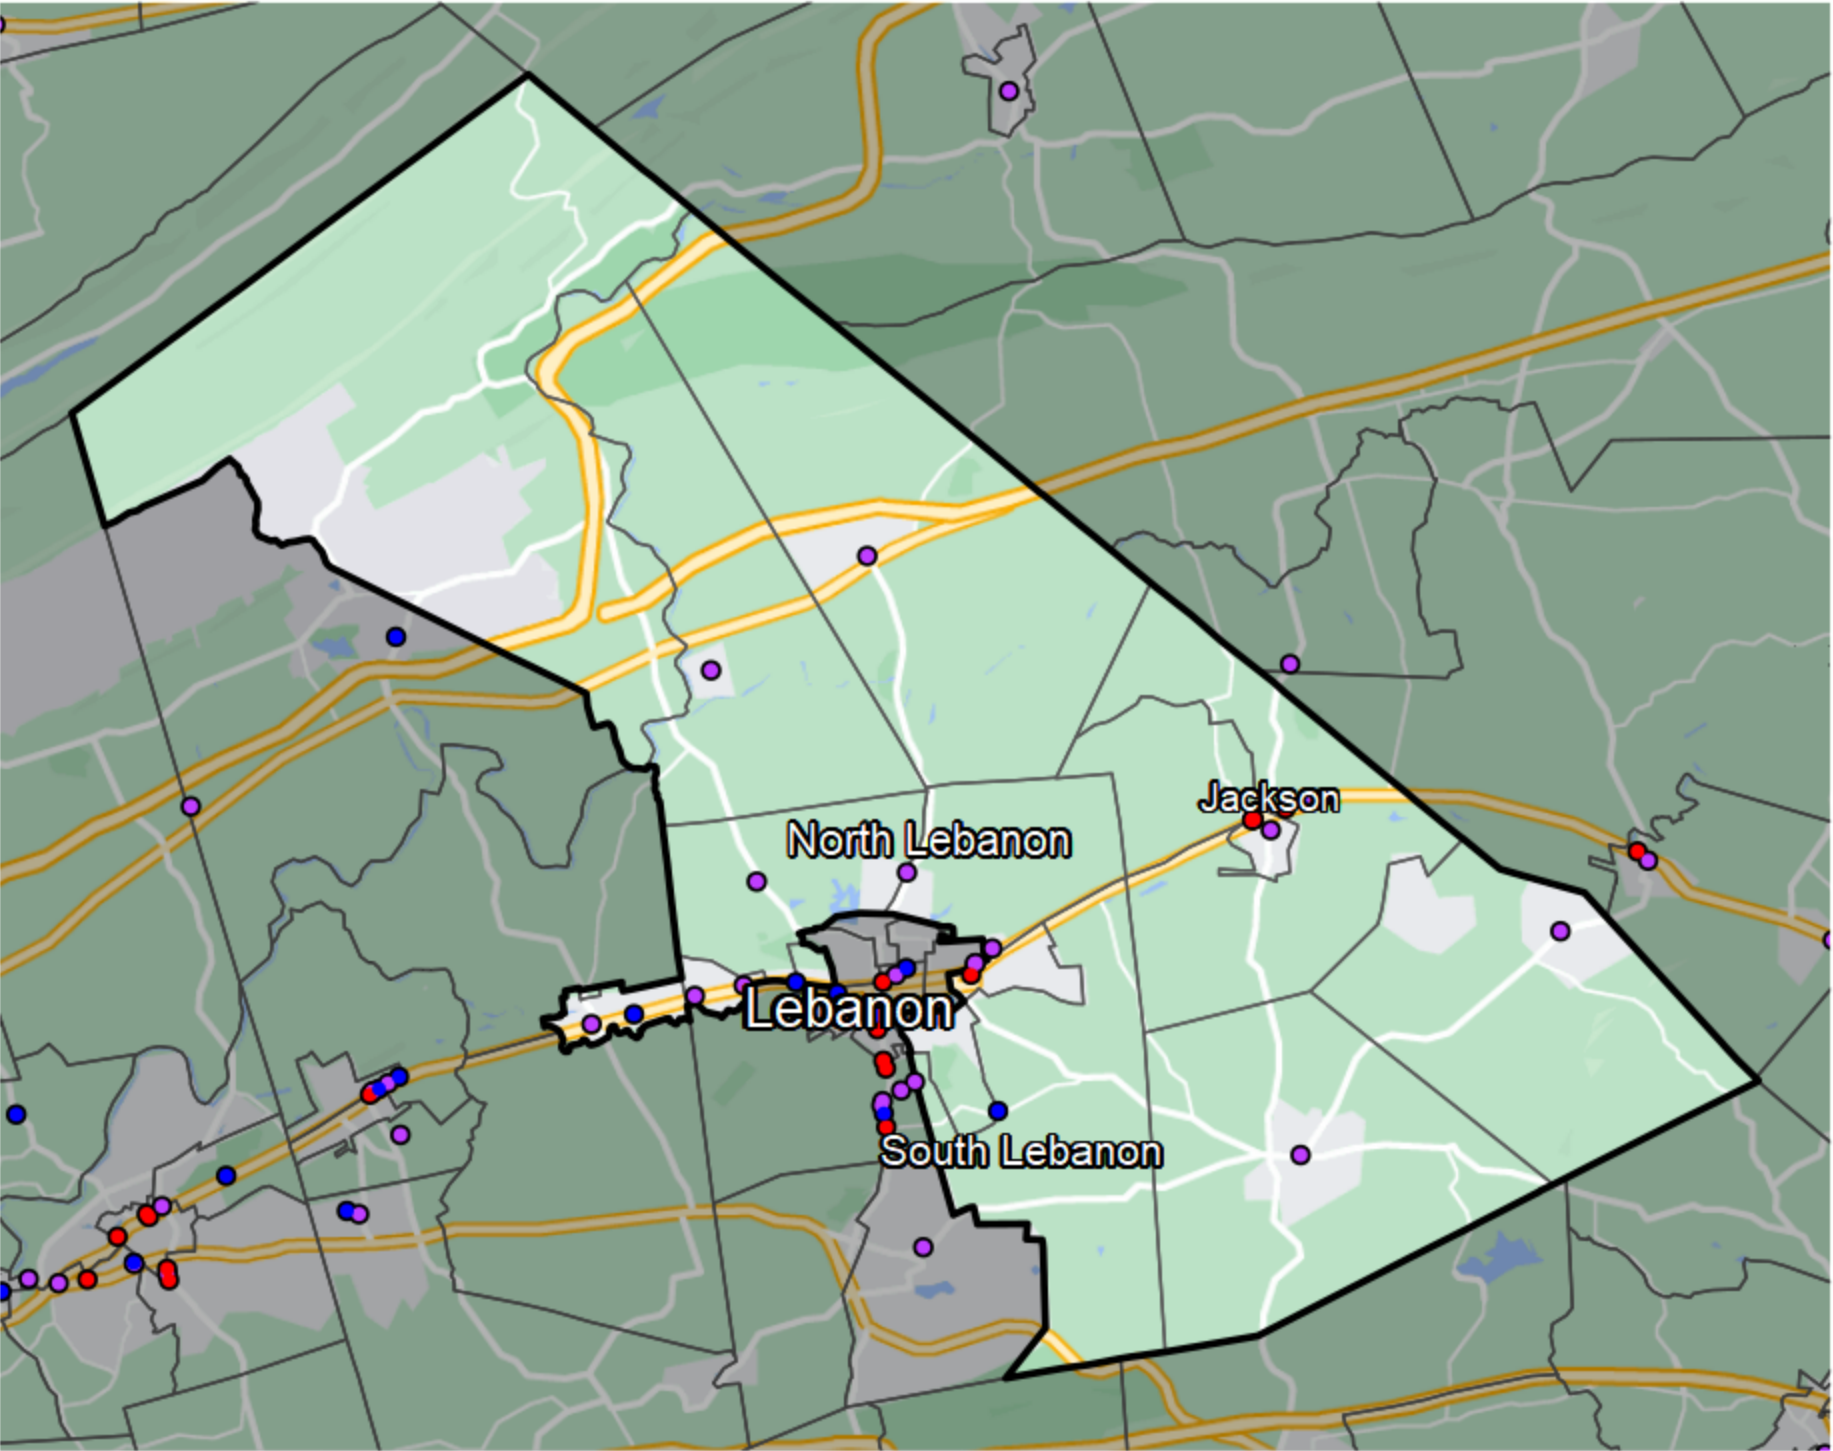

Pennsylvania - State House District 102

Banking Desert
No Branches within 10 Miles of Population Center

Financial Institutions

- Bank: 13
- Bank, Out-of-State: 4
- Credit Union: 4
- Credit Union, Out-of-State: 0

Sources: NCUA, FDIC, UW-Madison Population Lab, CDFI, US Census, Google Maps, CUNA