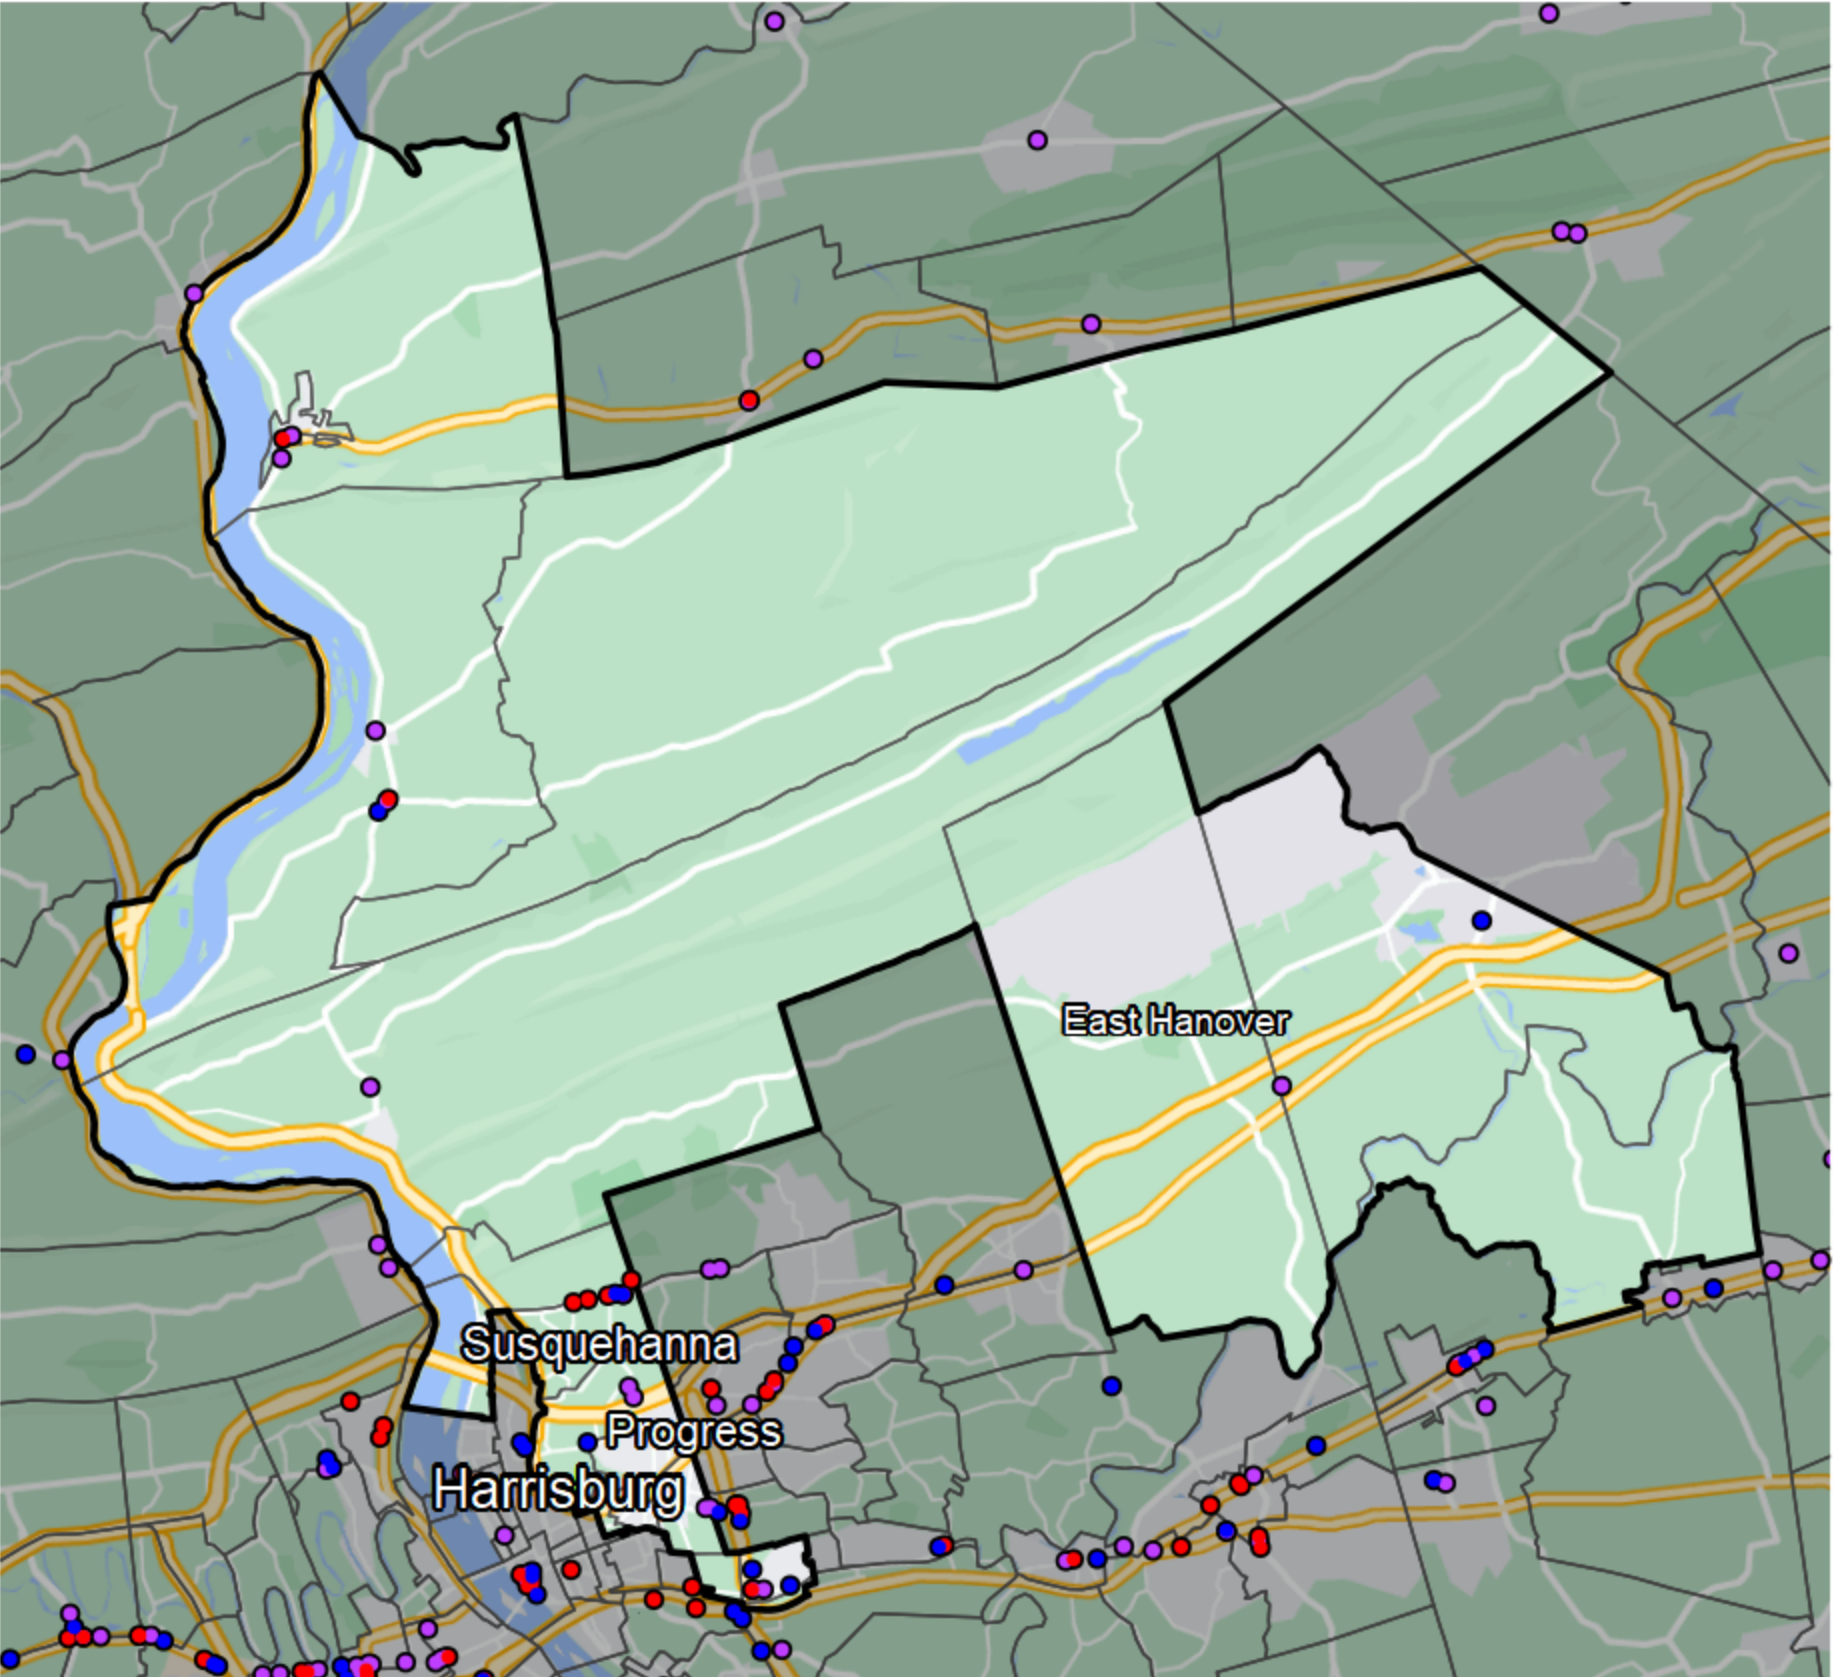

Pennsylvania - State House District 104

Banking Desert
No Branches within 10 Miles of Population Center

Financial Institutions
Bank: 12
Bank, Out-of-State: 8
Credit Union: 7
Credit Union, Out-of-State: 0

Sources: NCUA, FDIC, UW-Madison Population Lab, CDFI, US Census, Google Maps, CUNA