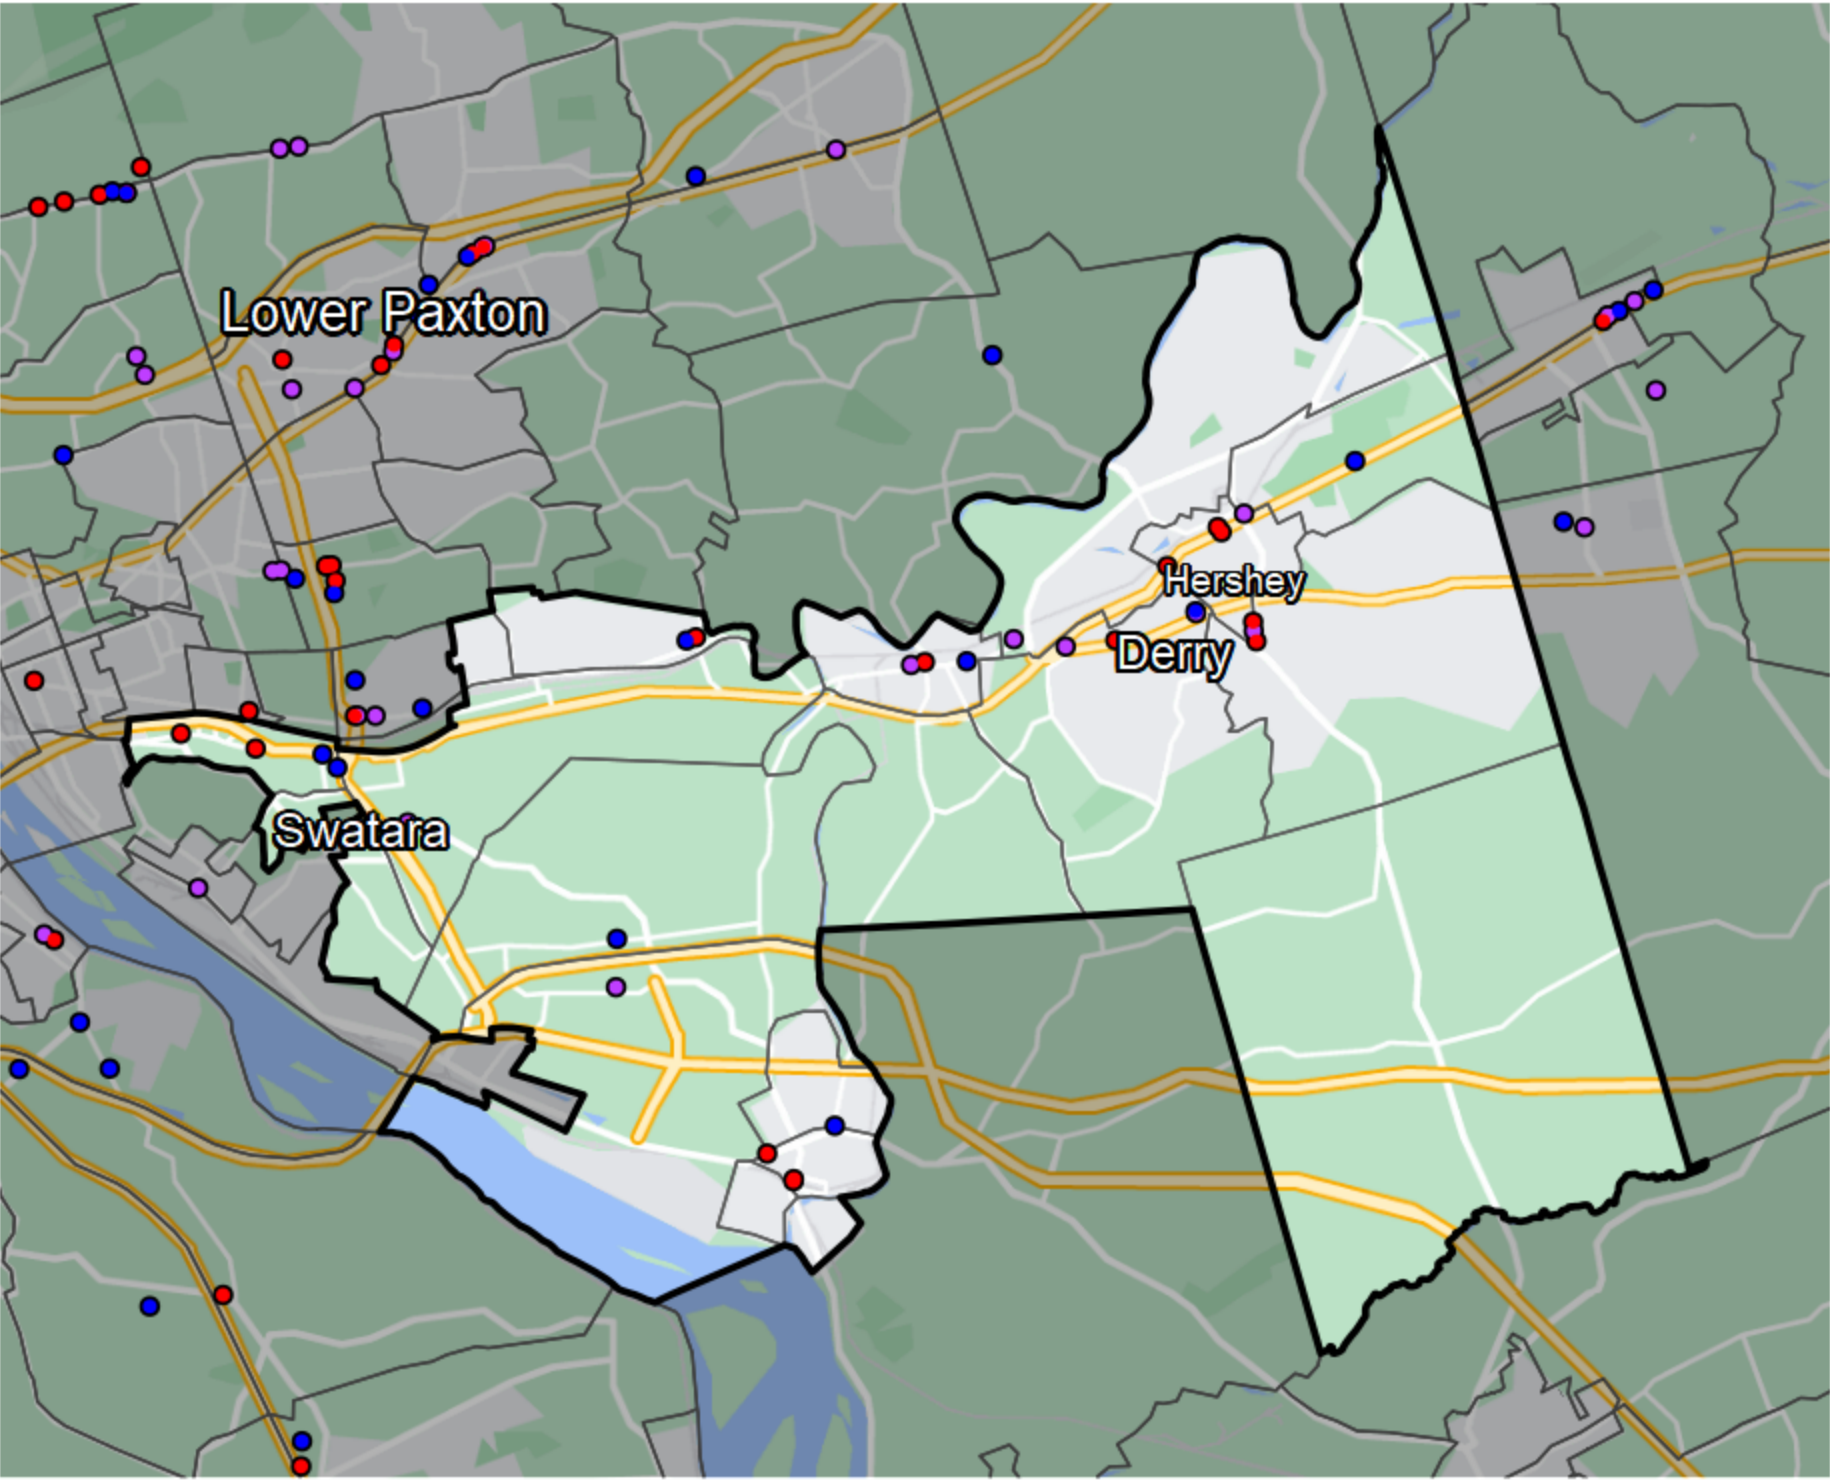

# Pennsylvania - State House District 106

Banking Desert  
No Branches within 10 Miles of Population Center

Financial Institutions  
Bank: 8  
Bank, Out-of-State: 13  
Credit Union: 9  
Credit Union, Out-of-State: 0

Sources: NCUA, FDIC, UW-Madison Population Lab, CDFI, US Census, Google Maps, CUNA