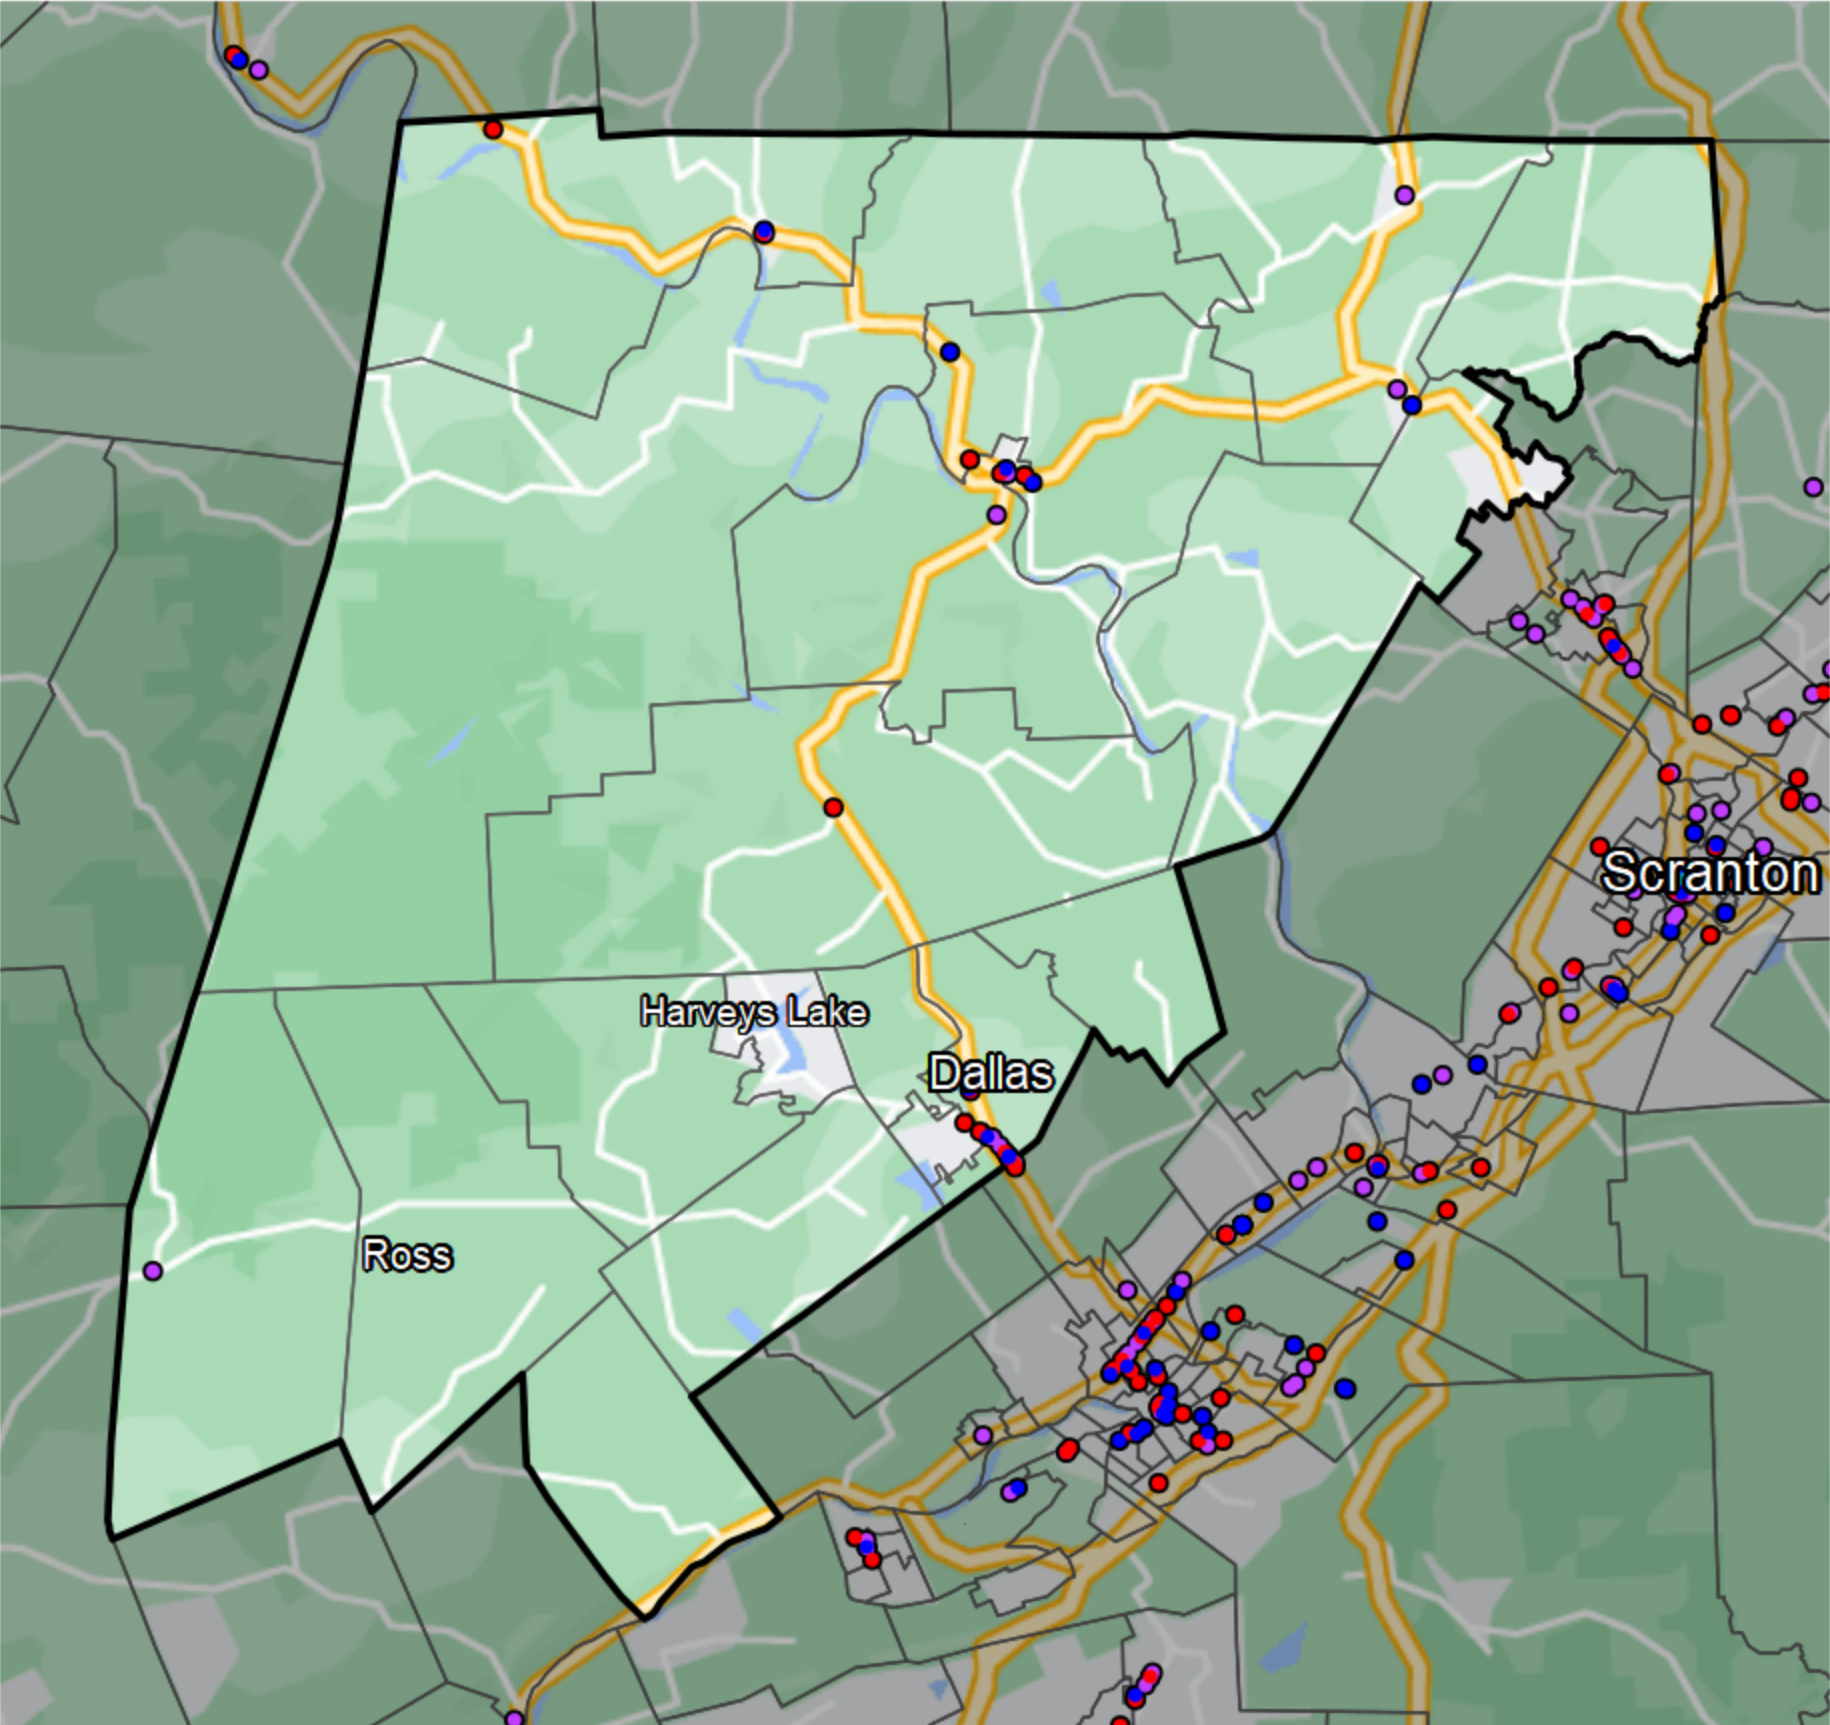

Pennsylvania - State House District 117

Sources: NCUA, FDIC, UW-Madison Population Lab, CDFI, US Census, Google Maps, CUNA