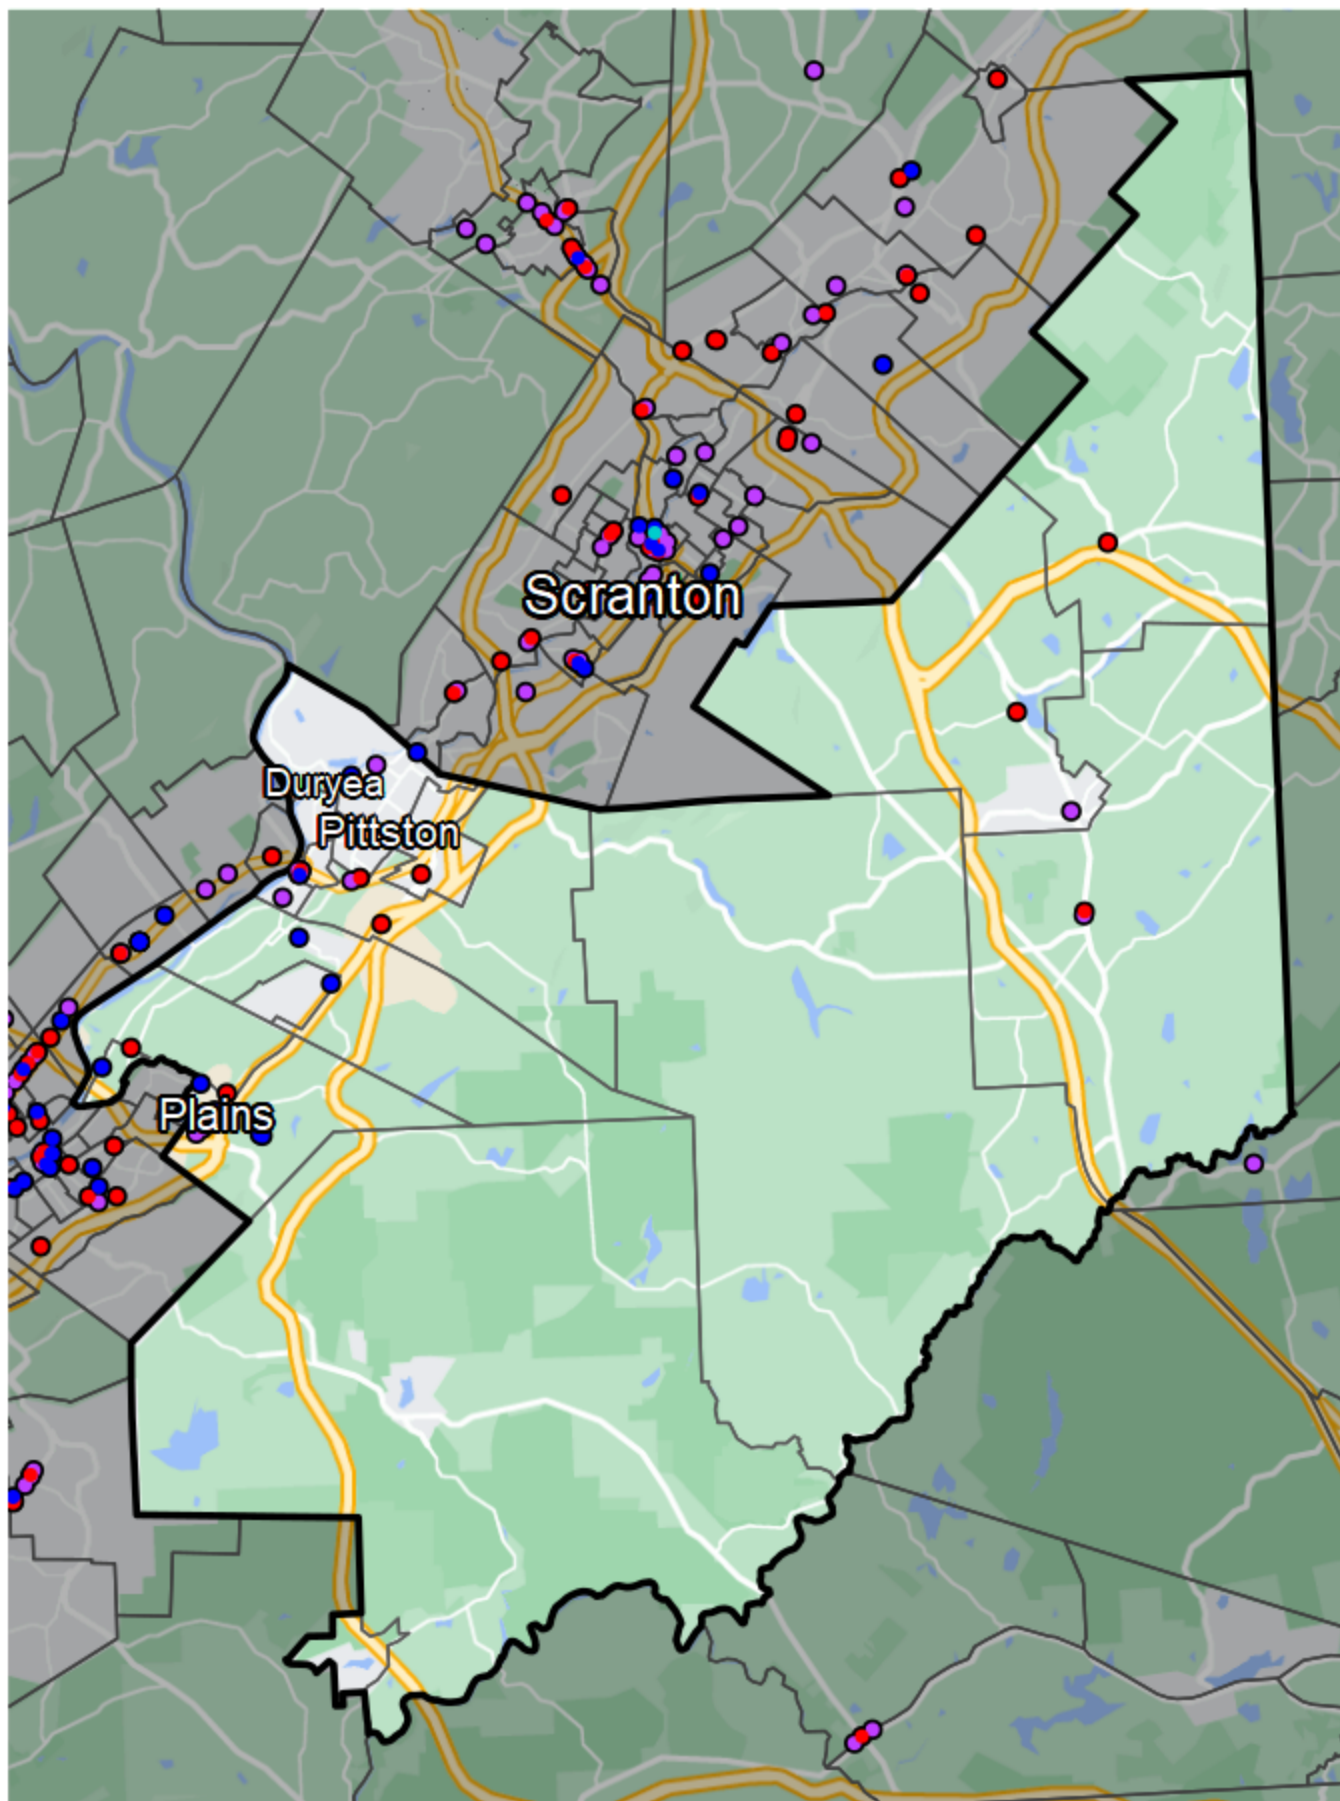

Pennsylvania - State House District 118

Banking Desert

No Branches within 10 Miles of Population Center

Financial Institutions

- Bank: 10
- Bank, Out-of-State: 10
- Credit Union: 8
- Credit Union, Out-of-State: 0