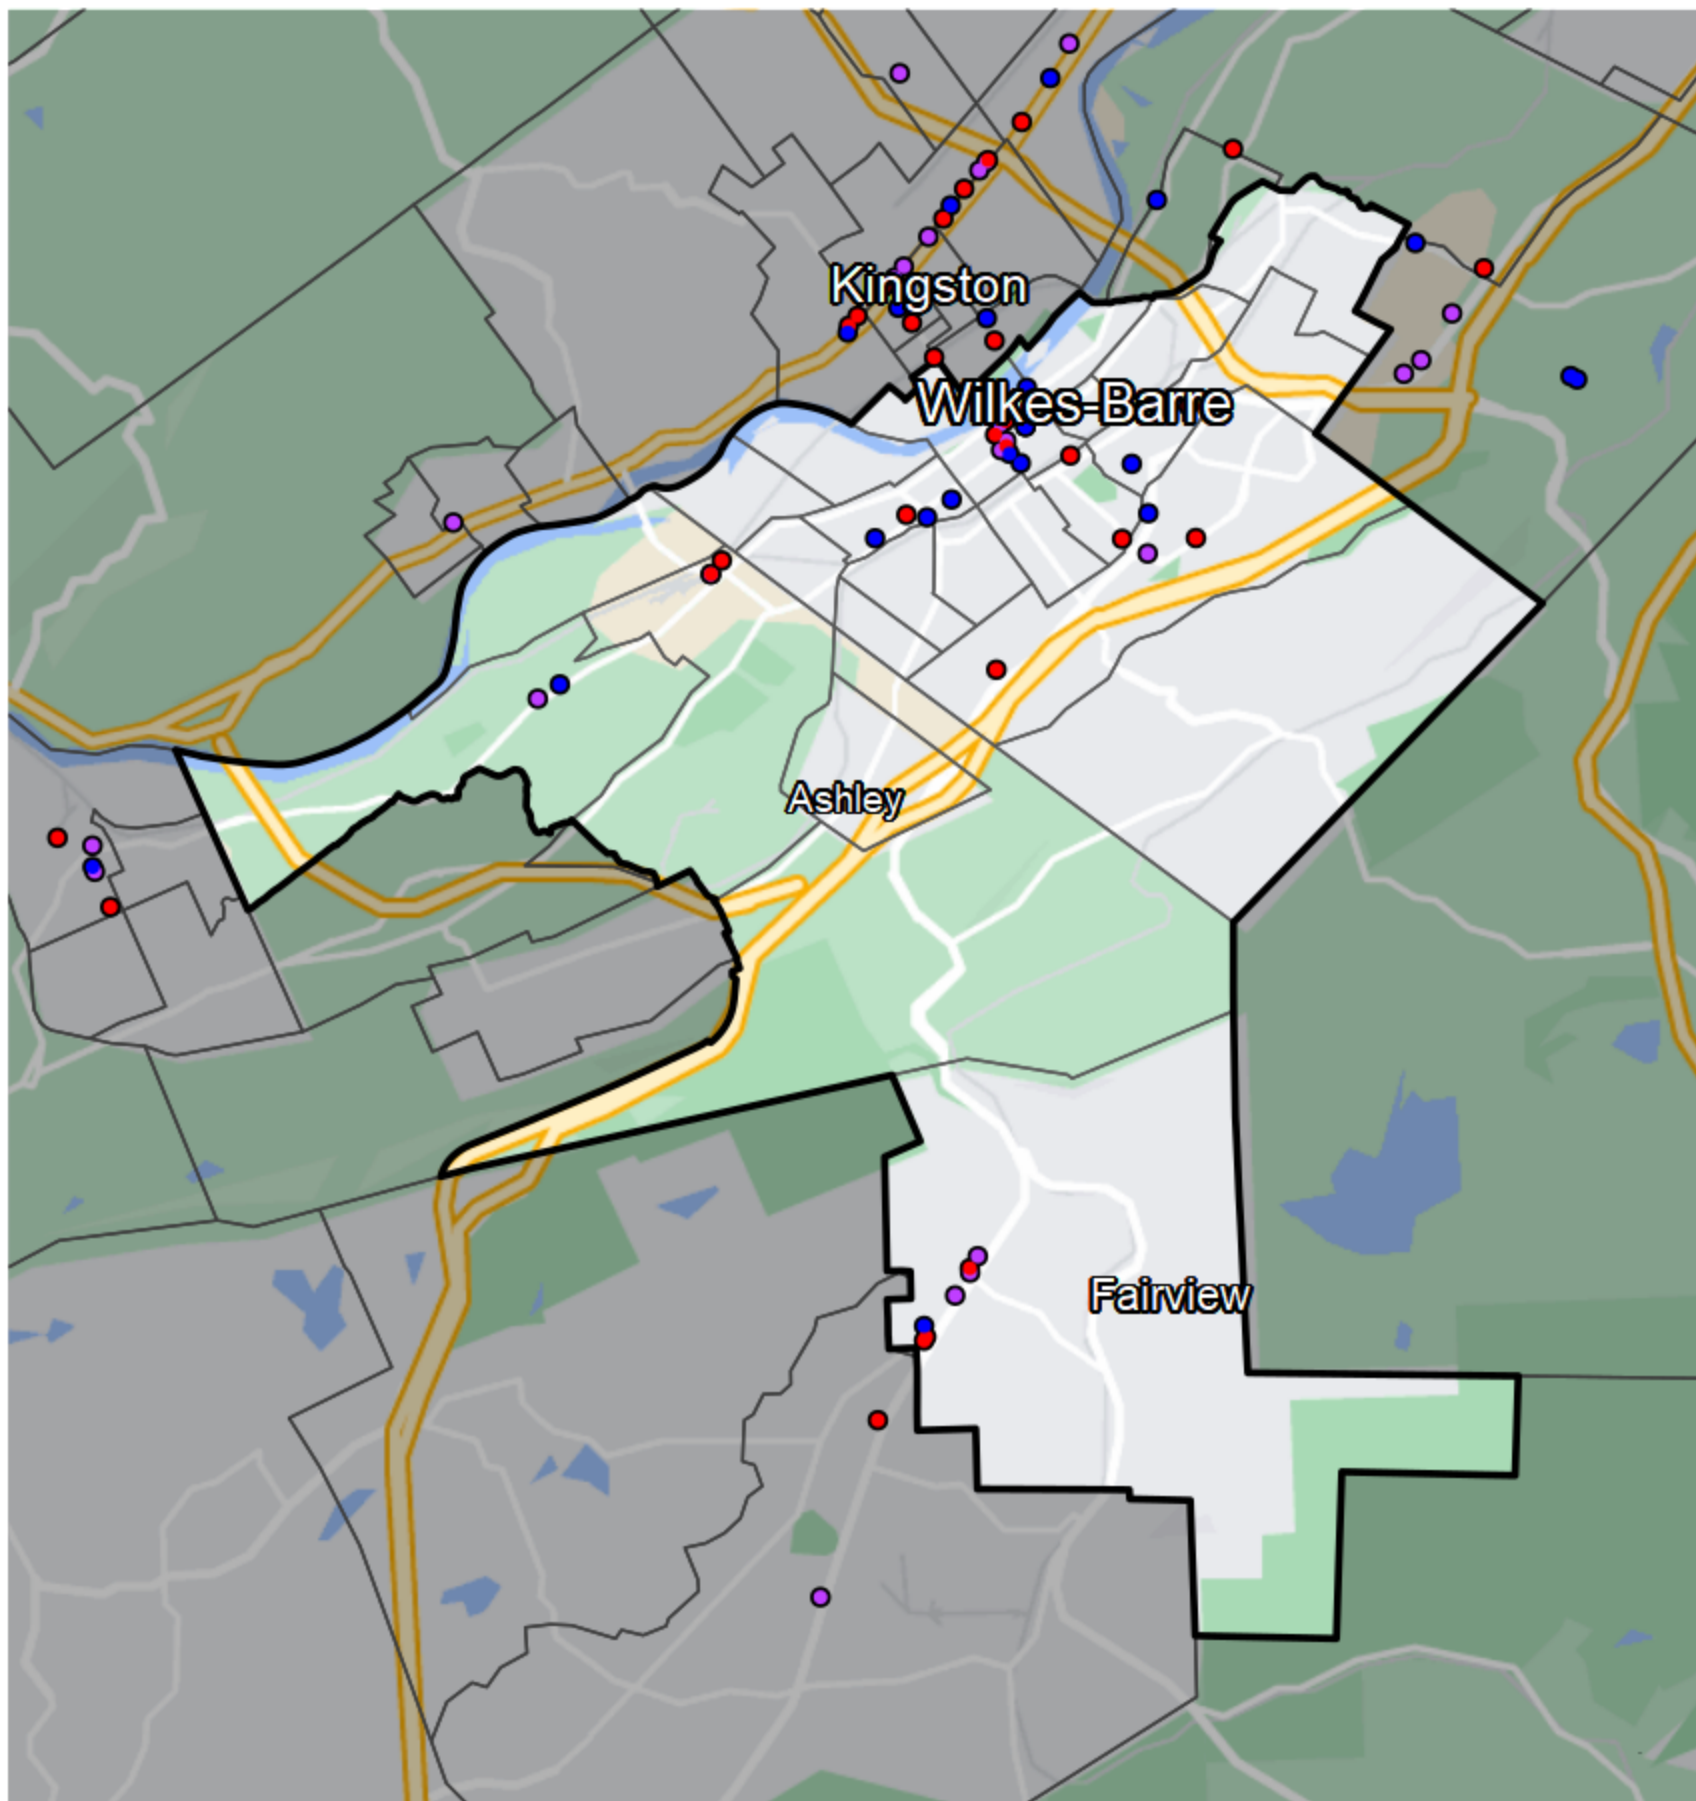

Pennsylvania - State House District 121

Banking Desert

 No Branches within 10 Miles of Population Center

Financial Institutions

-  Bank: 9
-  Bank, Out-of-State: 14
-  Credit Union: 13
-  Credit Union, Out-of-State: 0